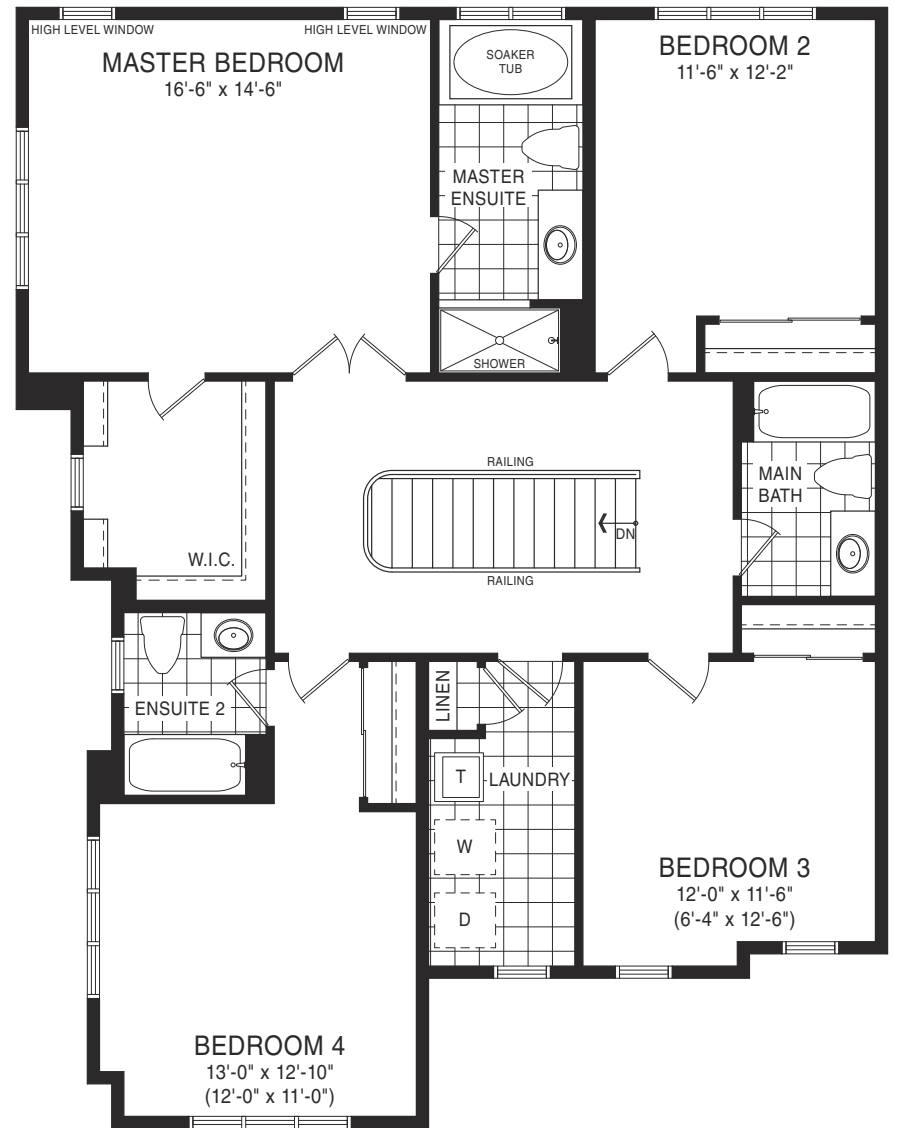

KAWARTHA CORNER 42'

STYLE A - 2645 SQ.FT.

STYLE B - 2661 SQ.FT.

STYLE C - 2672 SQ.FT.

MAIN FLOOR PLAN  
STYLE A

SECOND FLOOR PLAN  
STYLE A

BASEMENT PLAN  
STYLE A