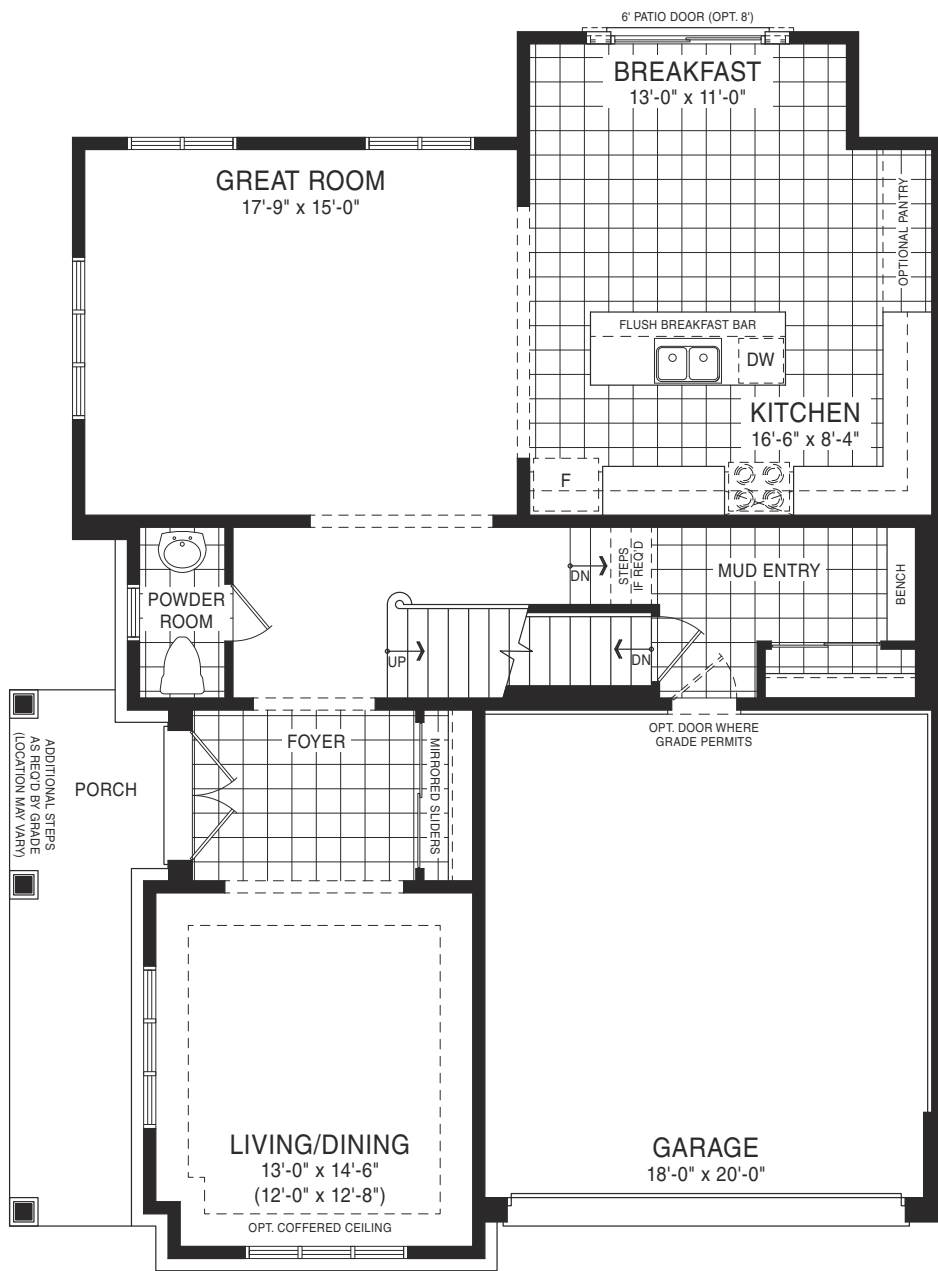

KAWARTHA CORNER 42'

STYLE A - 2645 SQ.FT.

STYLE B - 2661 SQ.FT.

STYLE C - 2672 SQ.FT.

MAIN FLOOR PLAN  
STYLE A

SECOND FLOOR PLAN  
STYLE A

BASEMENT PLAN  
STYLE A