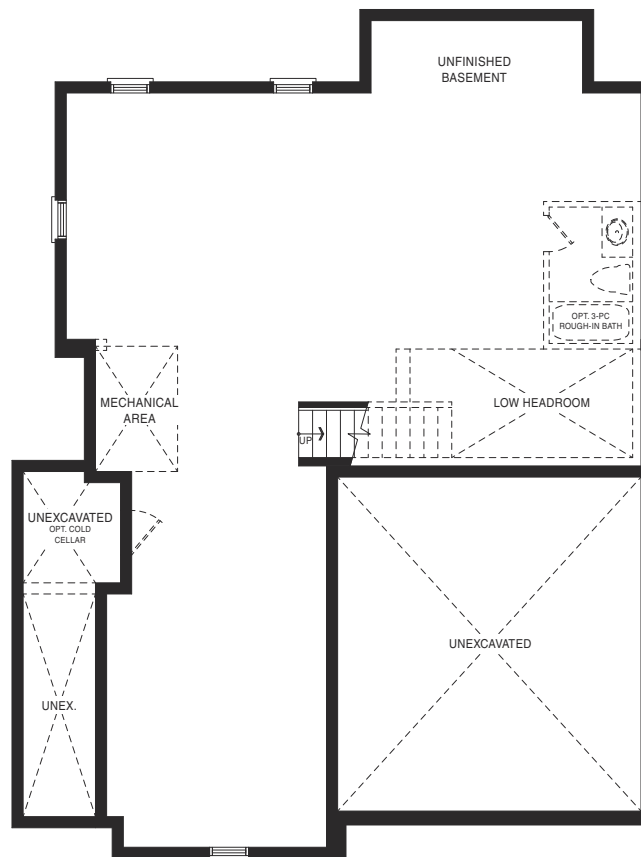

KAWARTHA CORNER 42'

STYLE A - 2645 SQ.FT.

STYLE B - 2661 SQ.FT.

STYLE C - 2672 SQ.FT.

MAIN FLOOR PLAN  
STYLE A

SECOND FLOOR PLAN  
STYLE A

BASEMENT PLAN  
STYLE A