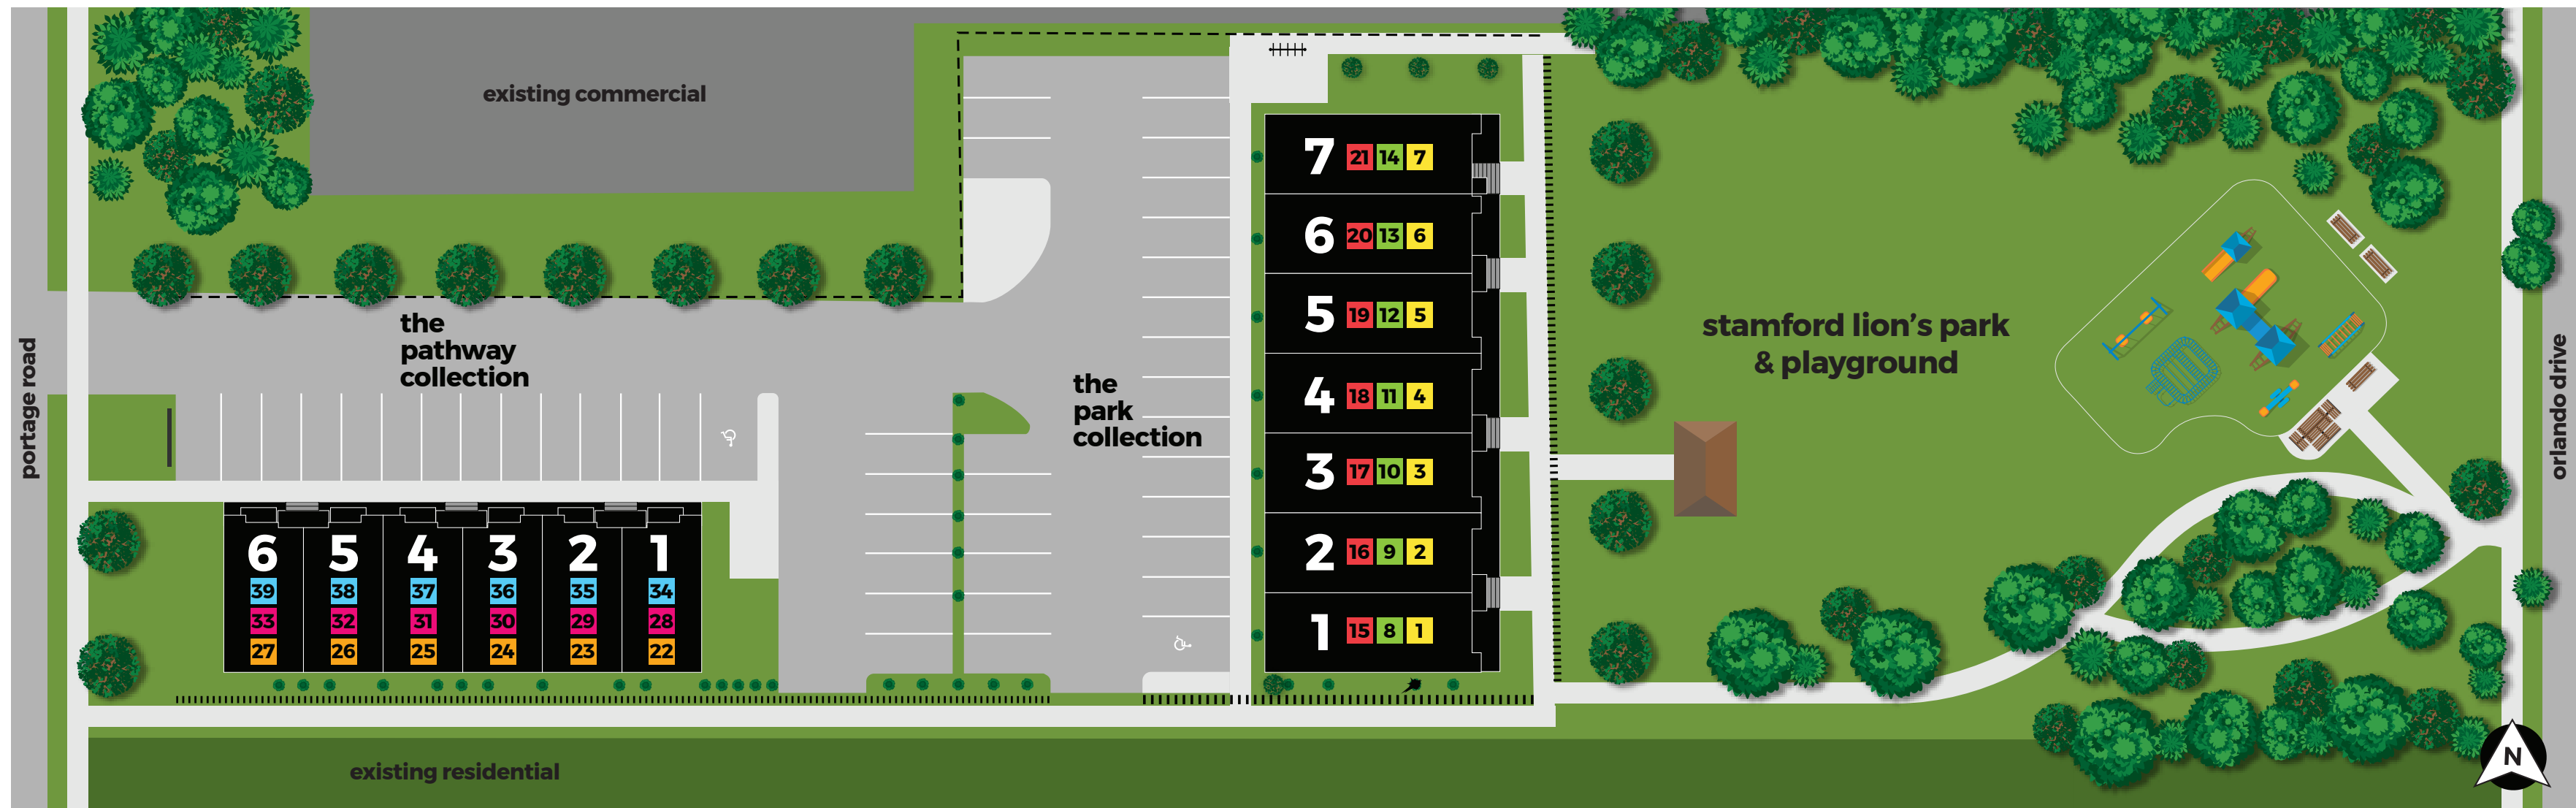

community plan

the pathway collection

- spruce terrace model
- willow garden model
- cherry patio model

the park collection

- pine terrace model
- maple garden model
- magnolia patio model

- iron fence
- wood fence
- bike rack

Map not to scale. Illustration is artist's concept. Subject to change without notice. E.&O.E.