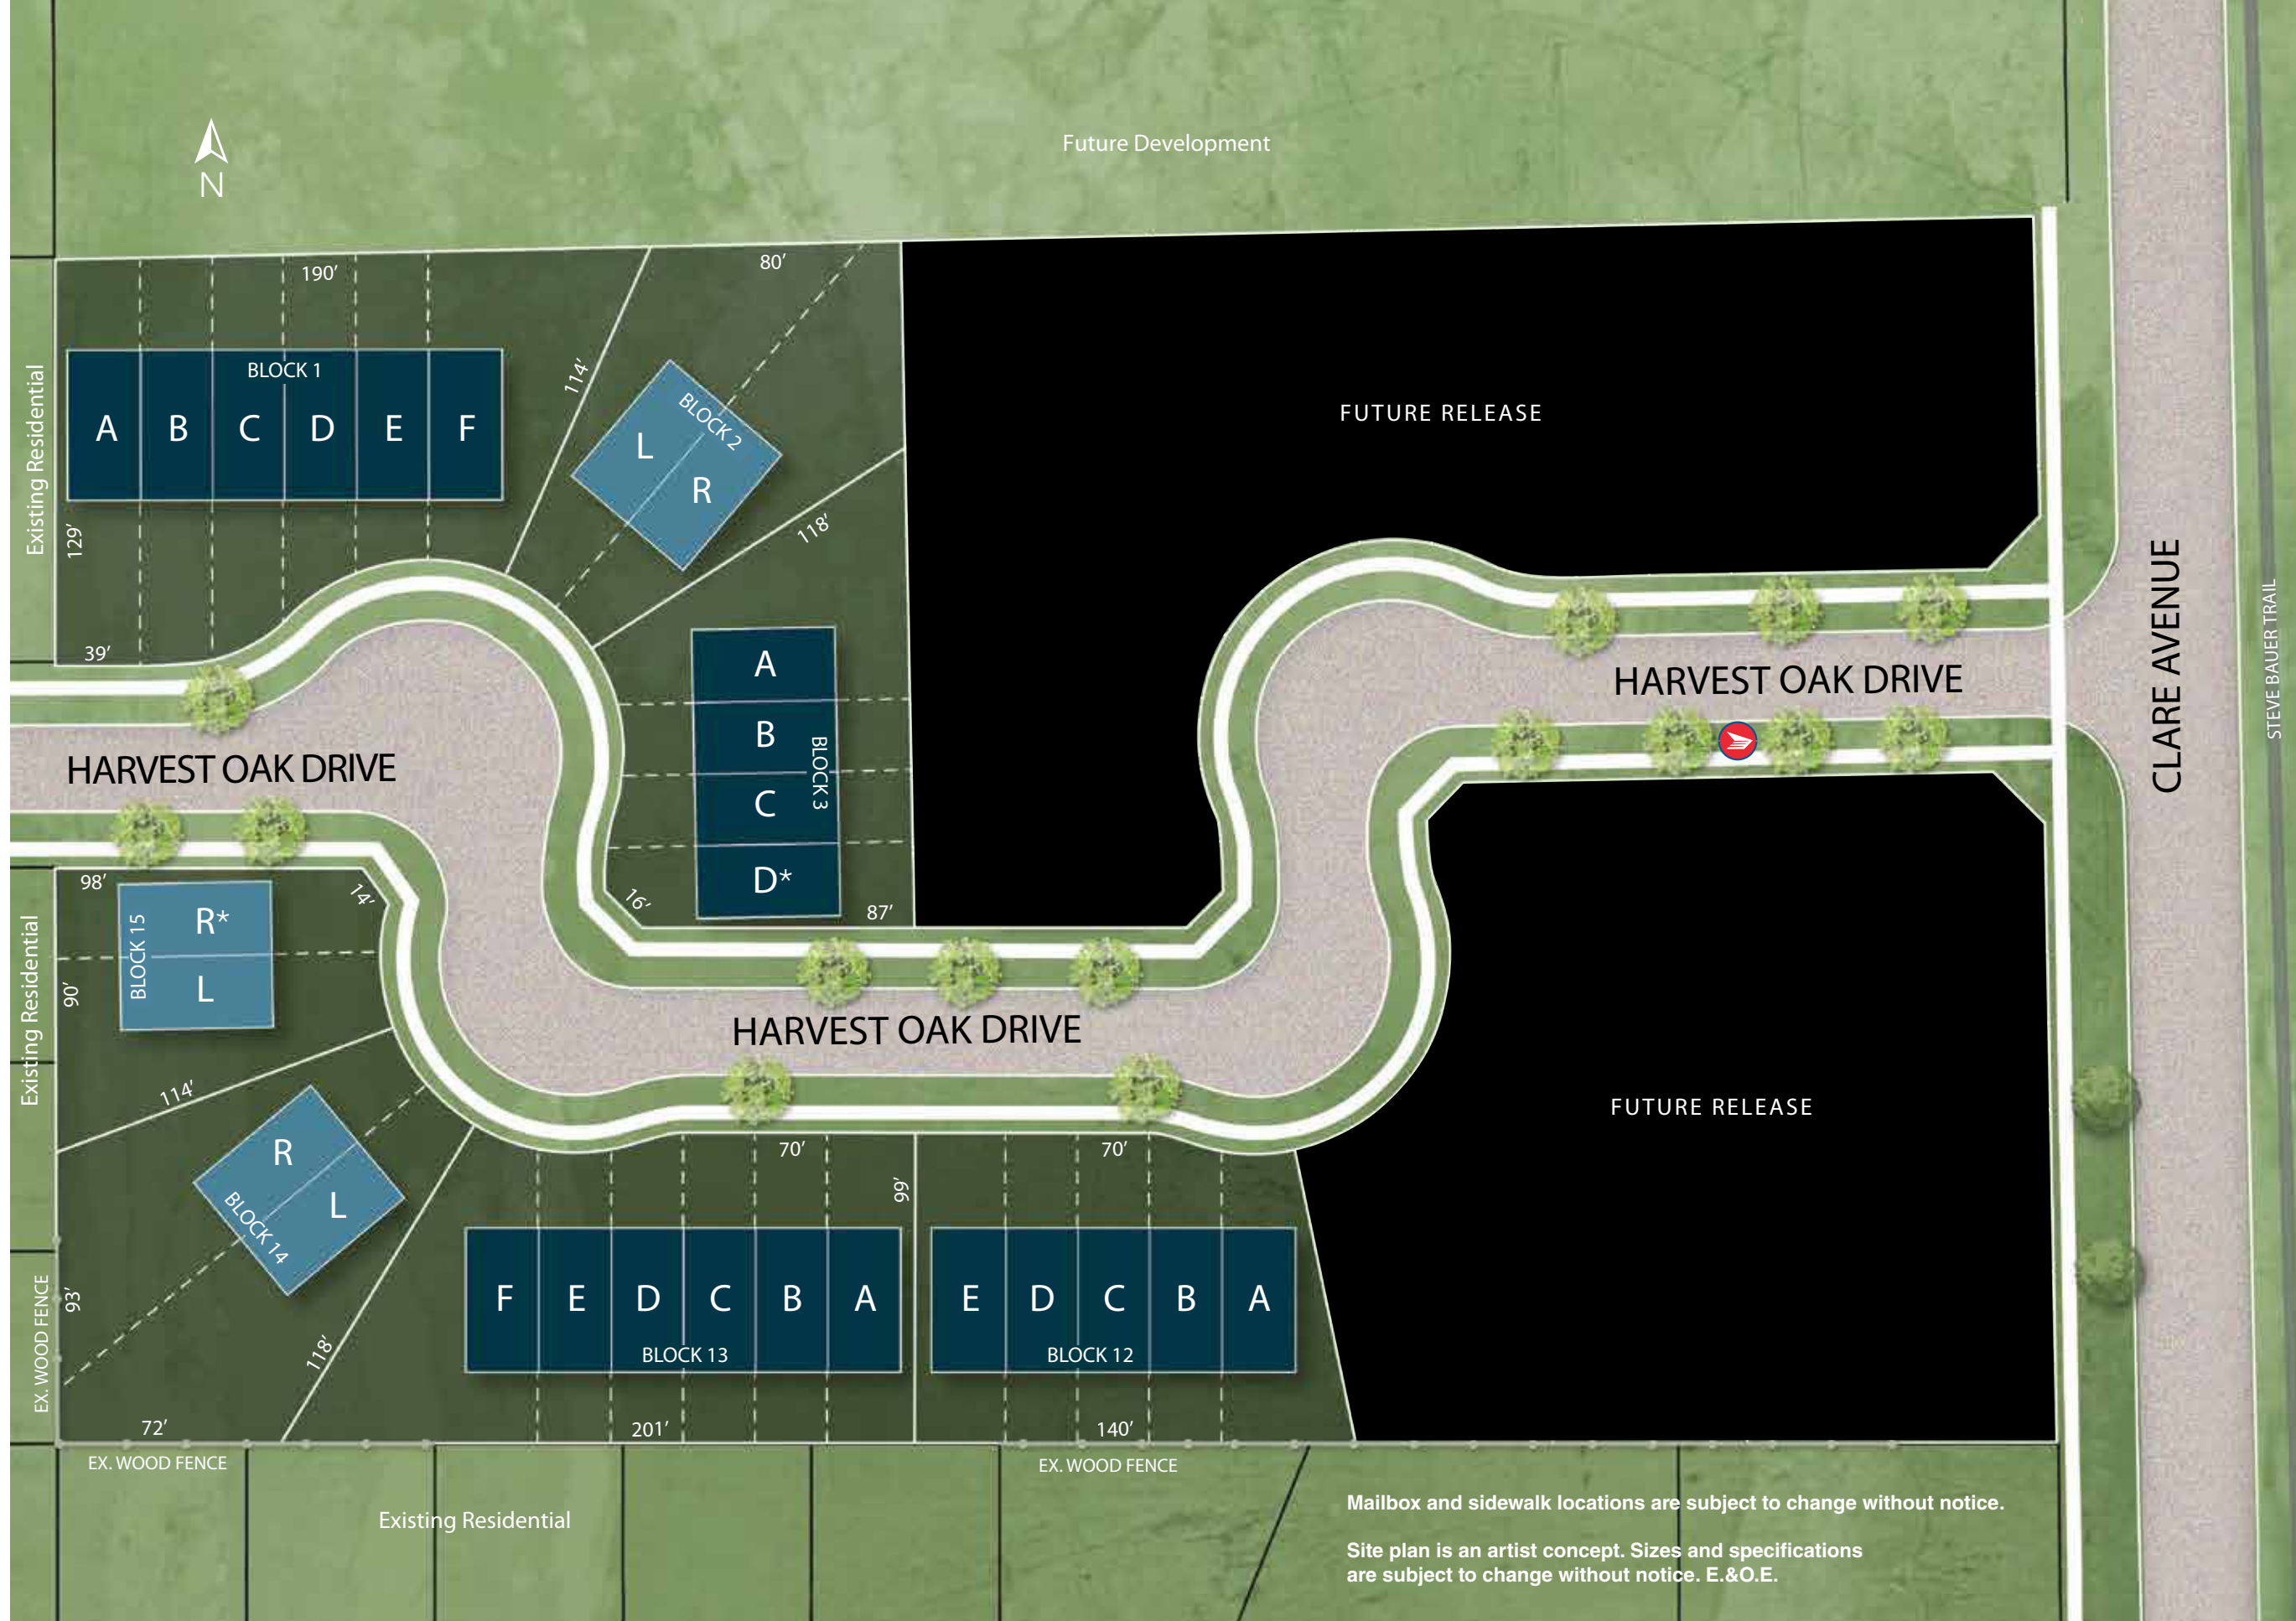

HARVEST OAK

MODERN HOMES | TIMELESS STYLE

-  SEMIS
-  23' TOWNS
-  COMMUNITY MAILBOX

* Exterior customization required

Mailbox and sidewalk locations are subject to change without notice.

Site plan is an artist concept. Sizes and specifications are subject to change without notice. E.&O.E.