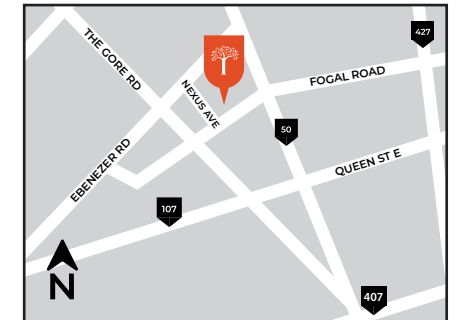

Bodhi

TOWNHOME LIVING

- 20' Traditional Towns
- 20' Double Car Garage Towns
- 20' Live Work Towns
- Future Release

Artist's concept. Site Plan is not to scale and is provided for general information only. Sidewalk locations may vary. All details should be confirmed with Sales Representative and municipality. E. & O. E. September 2023