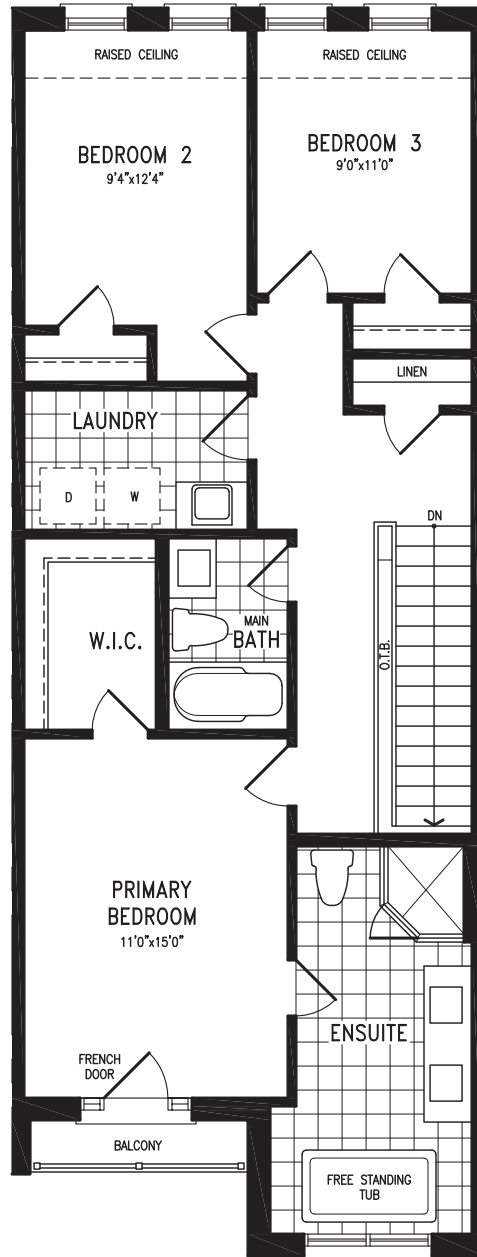

ANANDA

Elevation B | 20' Live-Work Townhome

1,980 SQ.FT.
+ 559 SQ.FT. future retail

Elevation B
MAIN LEVEL

ANANDA LWTH20-1 (INTERNAL) prices & specifications subject to change without notice. Useable square footage may vary from that stated herein. Artists concept only E. & O. E. © 2023 CountryWide Homes. All rights reserved.

ANANDA

Elevation B | 20' Live-Work Townhome

1,980 SQ.FT.
+ 559 SQ.FT. future retail

ANANDA LWTH20-1 (INTERNAL) prices & specifications subject to change without notice. Useable square footage may vary from that stated herein. Artists concept only E. & O. E. © 2023 CountryWide Homes. All rights reserved.

ANANDA

Elevation B | 20' Live-Work Townhome

1,980 SQ.FT.
+ 559 SQ.FT. future retail

Elevation B
UPPER LEVEL

ANANDA LWTH20-1 (INTERNAL) prices & specifications subject to change without notice. Useable square footage may vary from that stated herein. Artists concept only E. & O. E. © 2023 CountryWide Homes. All rights reserved.