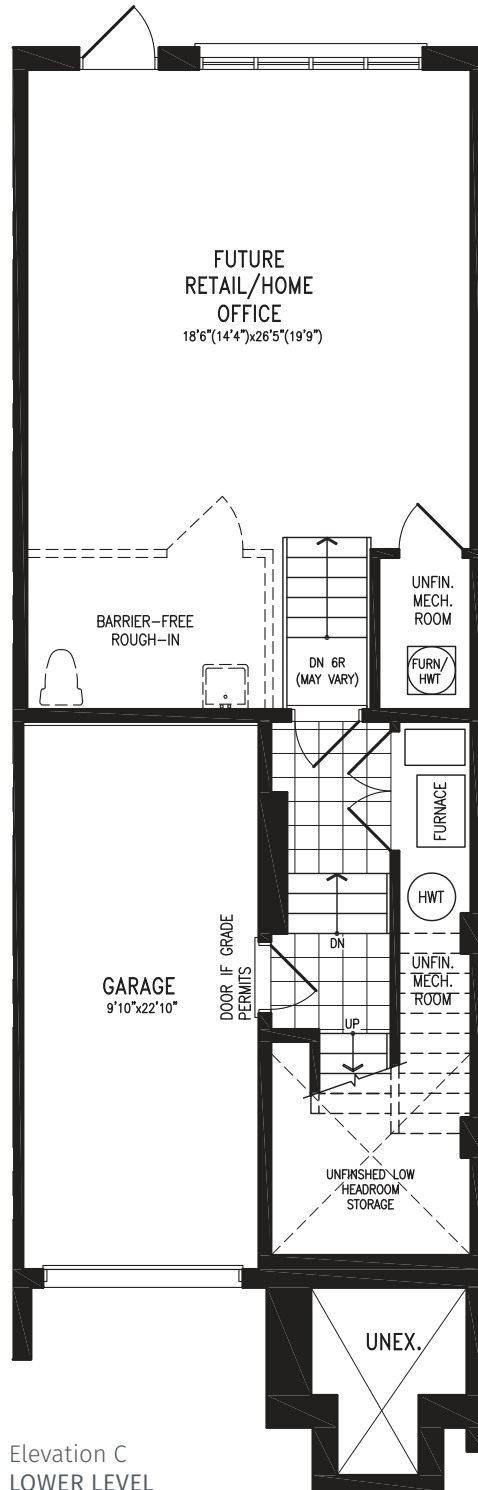

Bodhi

TOWNHOME LIVING

ANANDA

Elevation C | 20' Live-Work Townhome

ANANDA

Elevation C | 20' Live-Work Townhome

1,966 SQ.FT.
+ 552 SQ.FT. future retail

Elevation C
LOWER LEVEL