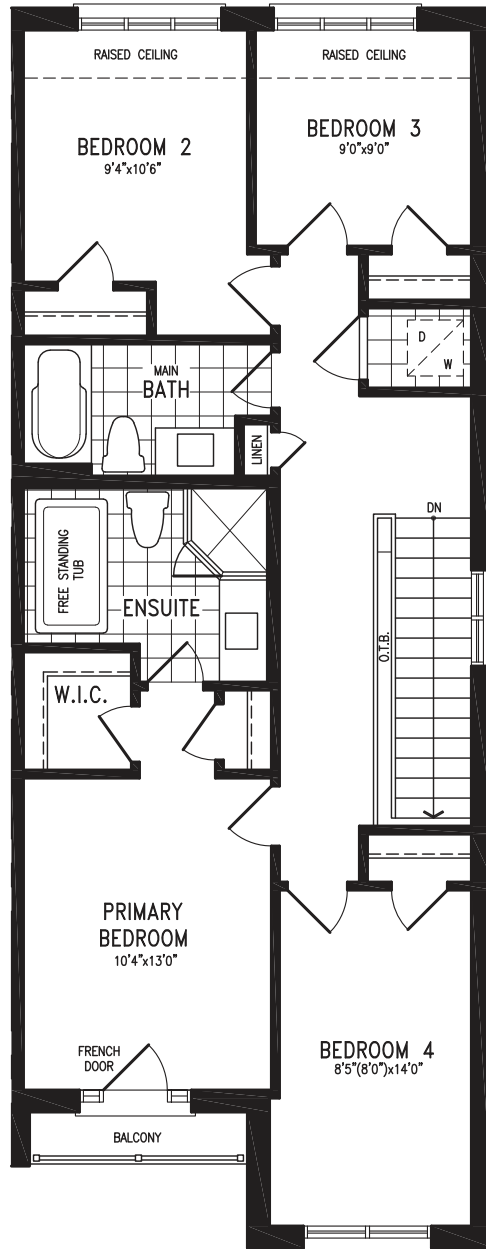

ANANDA (END)

Elevation A | 20' Live-Work Townhome

2,027 SQ.FT.
+ 564 SQ.FT. future retail

Elevation A
OPT. UPPER LEVEL
4 BEDROOM

ANANDA LWTH20-1E (END) prices & specifications subject to change without notice. Useable square footage may vary from that stated herein. Artists concept only E. & O. E. © 2023 CountryWide Homes. All rights reserved.