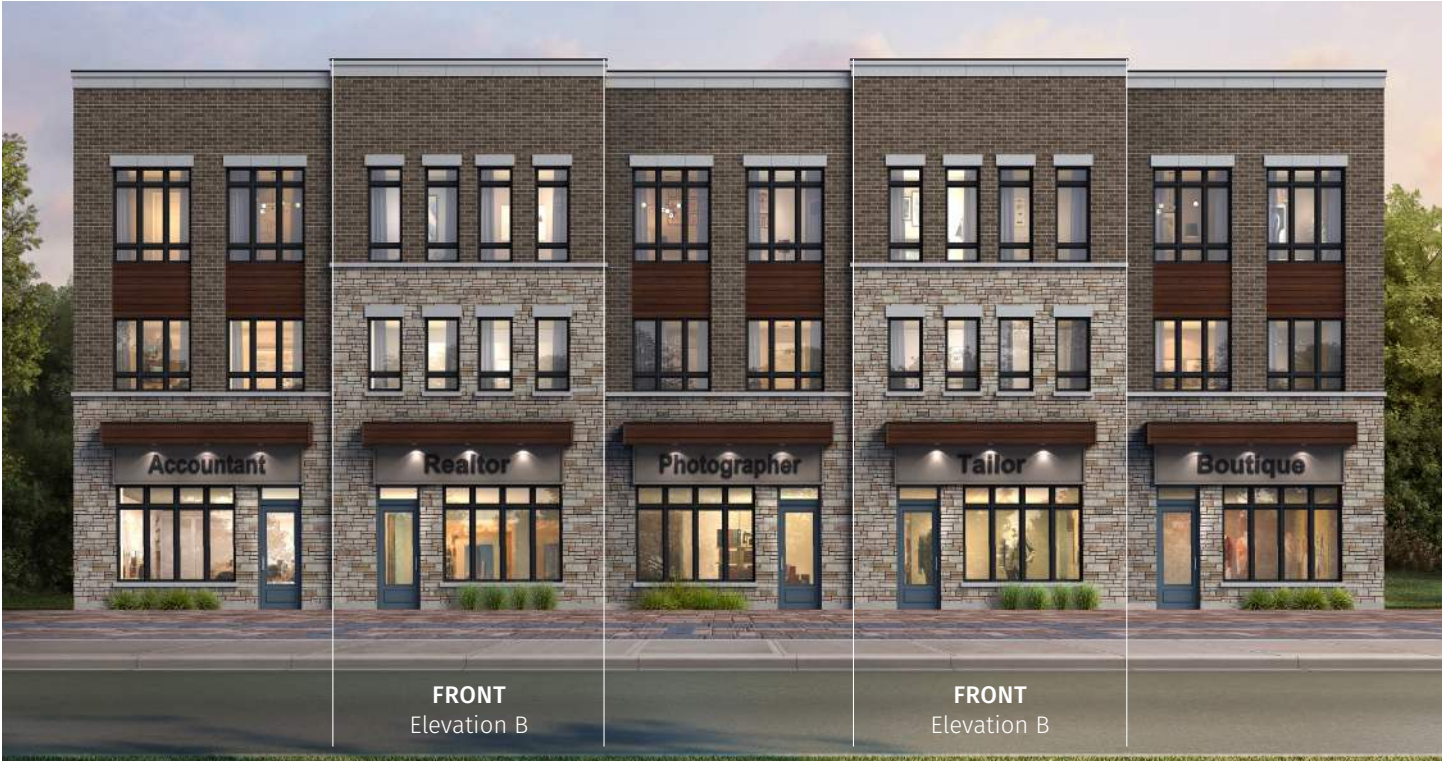

ANANDA

Elevation A | 20' Live-Work Townhome

1,966 SQ.FT.
+ 552 SQ.FT. future retail

Elevation A
UPPER LEVEL

ANANDA LWTH20-1 (INTERNAL) prices & specifications subject to change without notice. Useable square footage may vary from that stated herein. Artists concept only E. & O. E. © 2023 CountryWide Homes. All rights reserved.

ANANDA

Elevation A | 20' Live-Work Townhome

1,966 SQ.FT.
+ 552 SQ.FT. future retail

Elevation A
OPT. UPPER LEVEL
4 BEDROOM

ANANDA LWTH20-1 (INTERNAL) prices & specifications subject to change without notice. Useable square footage may vary from that stated herein. Artists concept only E. & O. E. © 2023 CountryWide Homes. All rights reserved.

Bodhi

TOWNHOME LIVING

ANANDA

Elevation B | 20' Live-Work Townhome

ANANDA

Elevation B | 20' Live-Work Townhome

1,980 SQ.FT.
+ 559 SQ.FT. future retail

Elevation B
LOWER LEVEL