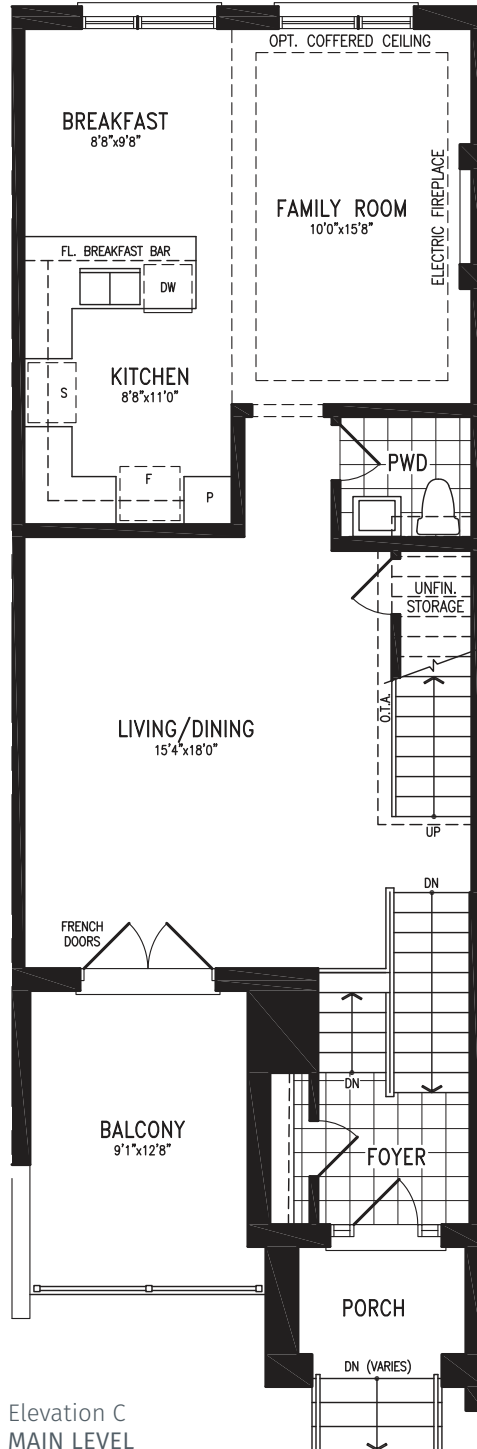

ANANDA

Elevation C | 20' Live-Work Townhome

1,966 SQ.FT.
+ 552 SQ.FT. future retail

Elevation C
MAIN LEVEL

ANANDA LWTH20-1 (INTERNAL) prices & specifications subject to change without notice. Useable square footage may vary from that stated herein. Artists concept only E. & O. E. © 2023 CountryWide Homes. All rights reserved.