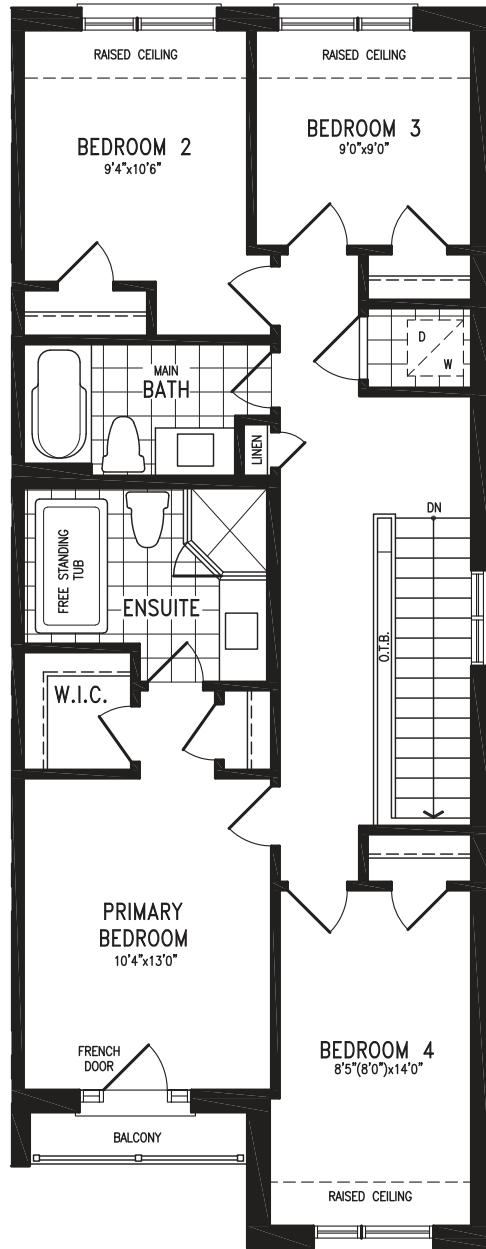

ANANDA (END)

Elevation C | 20' Live-Work Townhome

2,027 SQ.FT.
+ 564 SQ.FT. future retail

Elevation C
OPT. UPPER LEVEL
4 BEDROOM

ANANDA LWTH20-1E (END) prices & specifications subject to change without notice. Useable square footage may vary from that stated herein. Artists concept only E. & O. E. © 2023 CountryWide Homes. All rights reserved.