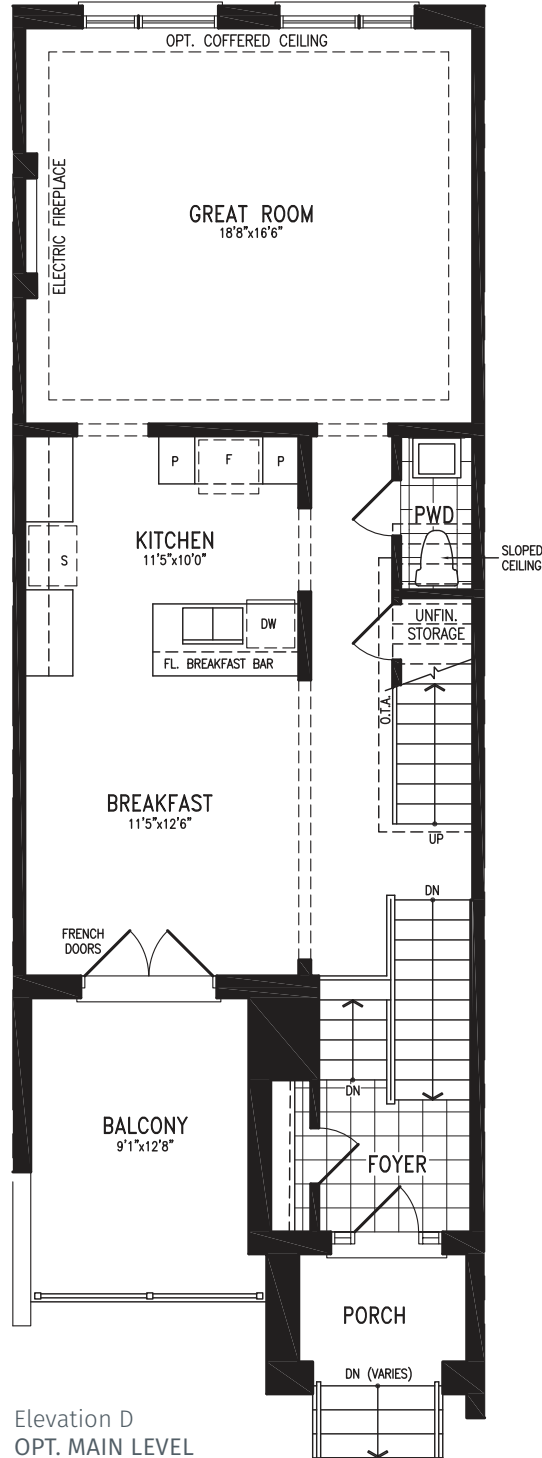

ANANDA

Elevation D | 20' Live-Work Townhome

1,980 SQ.FT.
+ 559 SQ.FT. future retail

ANANDA LWTH20-1 (INTERNAL) prices & specifications subject to change without notice. Useable square footage may vary from that stated herein. Artists concept only E. & O. E. © 2023 CountryWide Homes. All rights reserved.