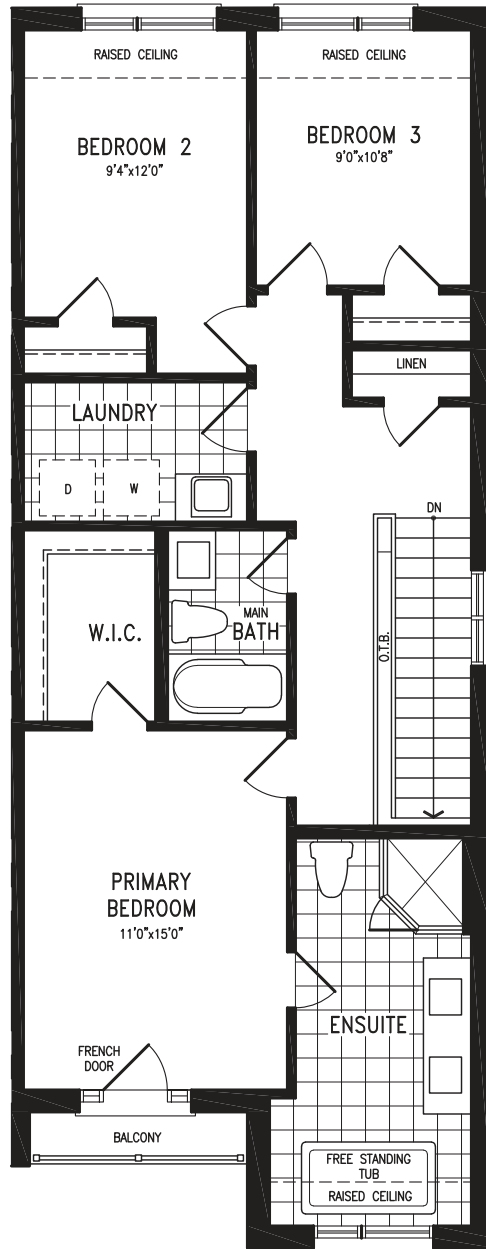

ANANDA (END)

Elevation C | 20' Live-Work Townhome

2,027 SQ.FT.
+ 564 SQ.FT. future retail

Elevation C
UPPER LEVEL

ANANDA LWTH20-1E (END) prices & specifications subject to change without notice. Useable square footage may vary from that stated herein. Artists concept only E. & O. E. © 2023 CountryWide Homes. All rights reserved.