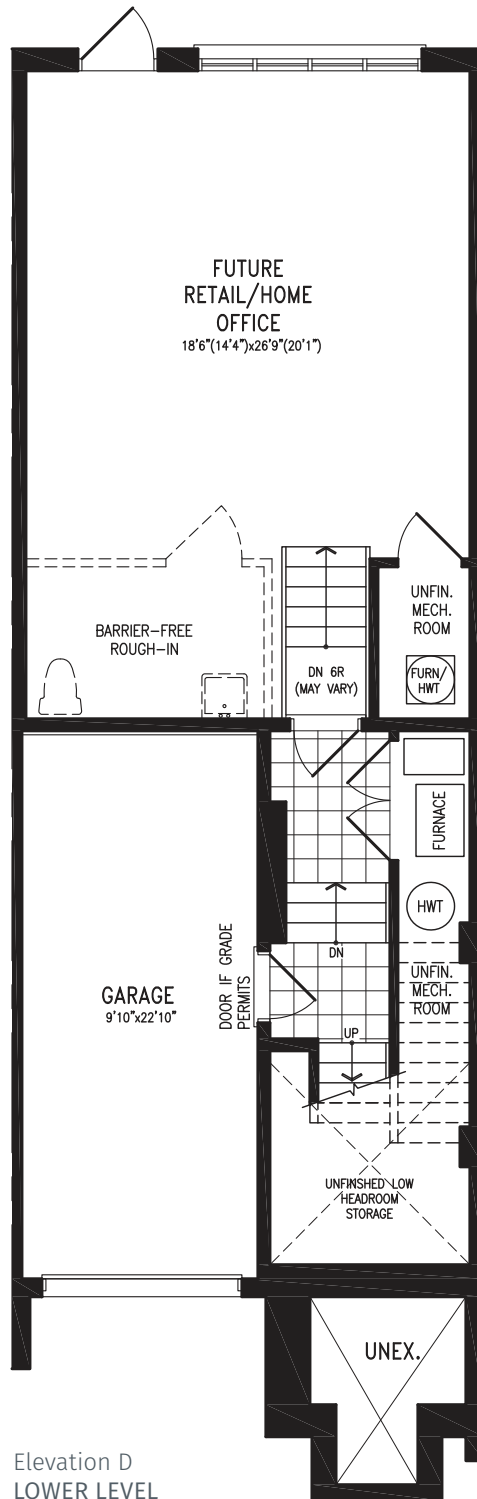

Bodhi

TOWNHOME LIVING

ANANDA

Elevation D | 20' Live-Work Townhome

ANANDA

Elevation D | 20' Live-Work Townhome

1,980 SQ.FT.
+ 559 SQ.FT. future retail

Elevation D
LOWER LEVEL