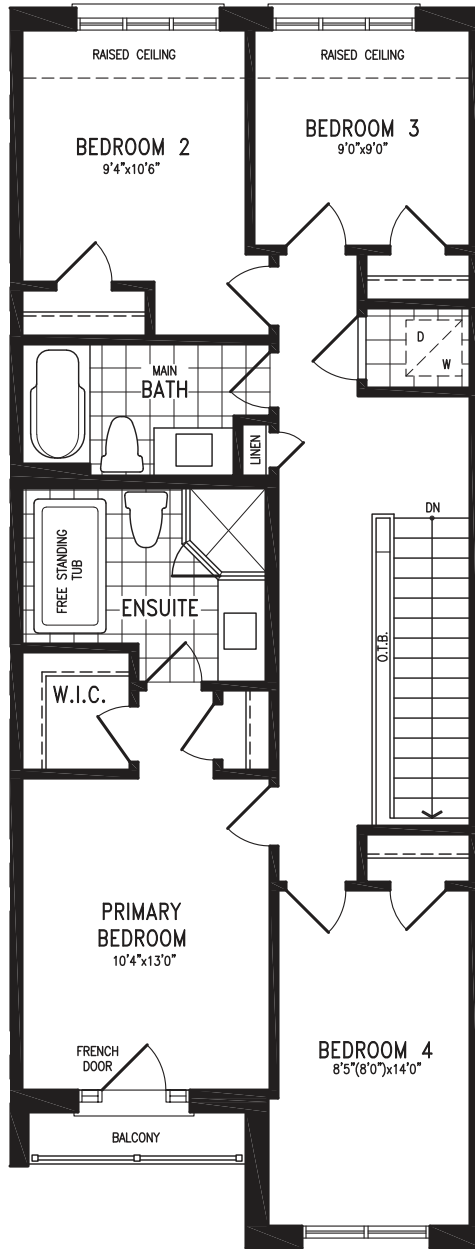

ANANDA

Elevation A | 20' Live-Work Townhome

1,966 SQ.FT.

+ 552 SQ.FT. future retail

ANANDA LWTH20-1 (INTERNAL) prices & specifications subject to change without notice. Useable square footage may vary from that stated herein. Artists concept only E. & O. E. © 2023 CountryWide Homes. All rights reserved.

ANANDA

Elevation A | 20' Live-Work Townhome

1,966 SQ.FT.
+ 552 SQ.FT. future retail

Elevation A
UPPER LEVEL

ANANDA LWTH20-1 (INTERNAL) prices & specifications subject to change without notice. Useable square footage may vary from that stated herein. Artists concept only E. & O. E. © 2023 CountryWide Homes. All rights reserved.

ANANDA

Elevation A | 20' Live-Work Townhome

1,966 SQ.FT.
+ 552 SQ.FT. future retail

Elevation A
OPT. UPPER LEVEL
4 BEDROOM

ANANDA LWTH20-1 (INTERNAL) prices & specifications subject to change without notice. Useable square footage may vary from that stated herein. Artists concept only E. & O. E. © 2023 CountryWide Homes. All rights reserved.

Bodhi

TOWNHOME LIVING

ANANDA

Elevation B | 20' Live-Work Townhome

ANANDA

Elevation B | 20' Live-Work Townhome

1,980 SQ.FT.
+ 559 SQ.FT. future retail

Elevation B
LOWER LEVEL