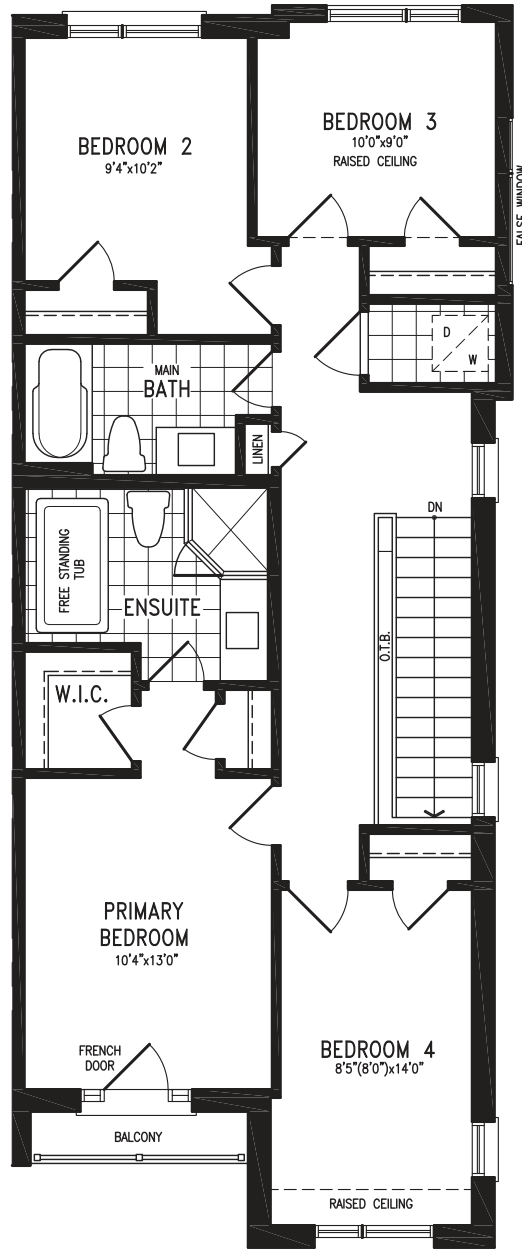

ANANDA (CORNER)

Elevation D | 20' Live-Work Townhome

2,042 SQ.FT.
+ 574 SQ.FT. future retail

Elevation D
OPT. UPPER LEVEL
4 BEDROOM

ANANDA LWTH20-1C (CORNER) prices & specifications subject to change without notice. Useable square footage may vary from that stated herein. Artists concept only E. & O. E. © 2023 CountryWide Homes. All rights reserved.