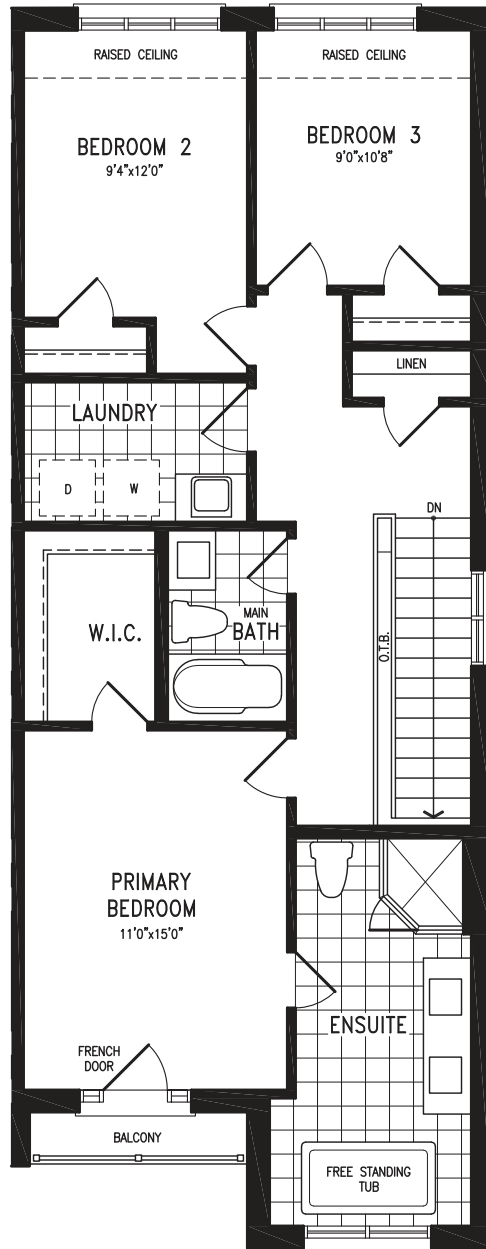

ANANDA (END)

Elevation A | 20' Live-Work Townhome

2,027 SQ.FT.
+ 564 SQ.FT. future retail

Elevation A
UPPER LEVEL

ANANDA LWTH20-1E (END) prices & specifications subject to change without notice. Useable square footage may vary from that stated herein. Artists concept only E. & O. E. © 2023 CountryWide Homes. All rights reserved.