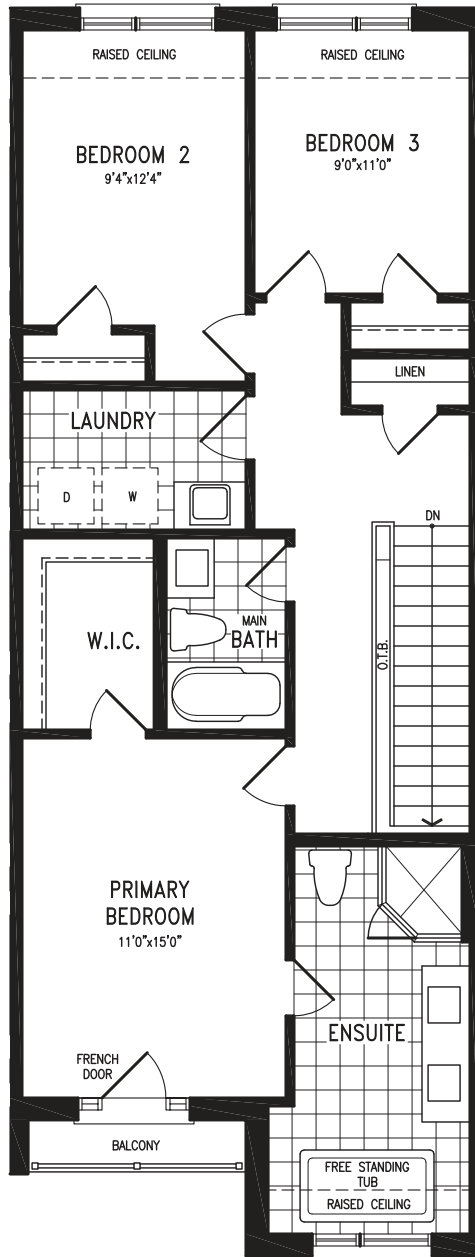

ANANDA

Elevation D | 20' Live-Work Townhome

1,980 SQ.FT.
+ 559 SQ.FT. future retail

Elevation D
UPPER LEVEL

ANANDA LWTH20-1 (INTERNAL) prices & specifications subject to change without notice. Useable square footage may vary from that stated herein. Artists concept only E. & O. E. © 2023 CountryWide Homes. All rights reserved.