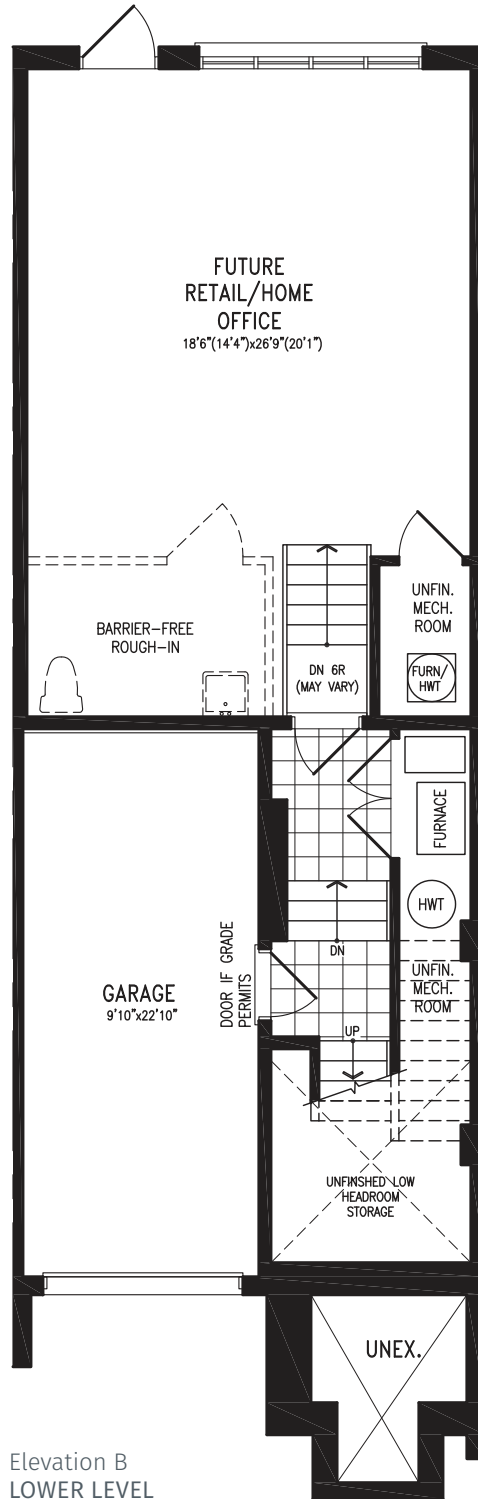

ANANDA

Elevation A | 20' Live-Work Townhome

1,966 SQ.FT.
+ 552 SQ.FT. future retail

Elevation A
OPT. UPPER LEVEL
4 BEDROOM

ANANDA LWTH20-1 (INTERNAL) prices & specifications subject to change without notice. Useable square footage may vary from that stated herein. Artists concept only E. & O. E. © 2023 CountryWide Homes. All rights reserved.

Bodhi

TOWNHOME LIVING

ANANDA

Elevation B | 20' Live-Work Townhome

ANANDA

Elevation B | 20' Live-Work Townhome

1,980 SQ.FT.
+ 559 SQ.FT. future retail

Elevation B
LOWER LEVEL