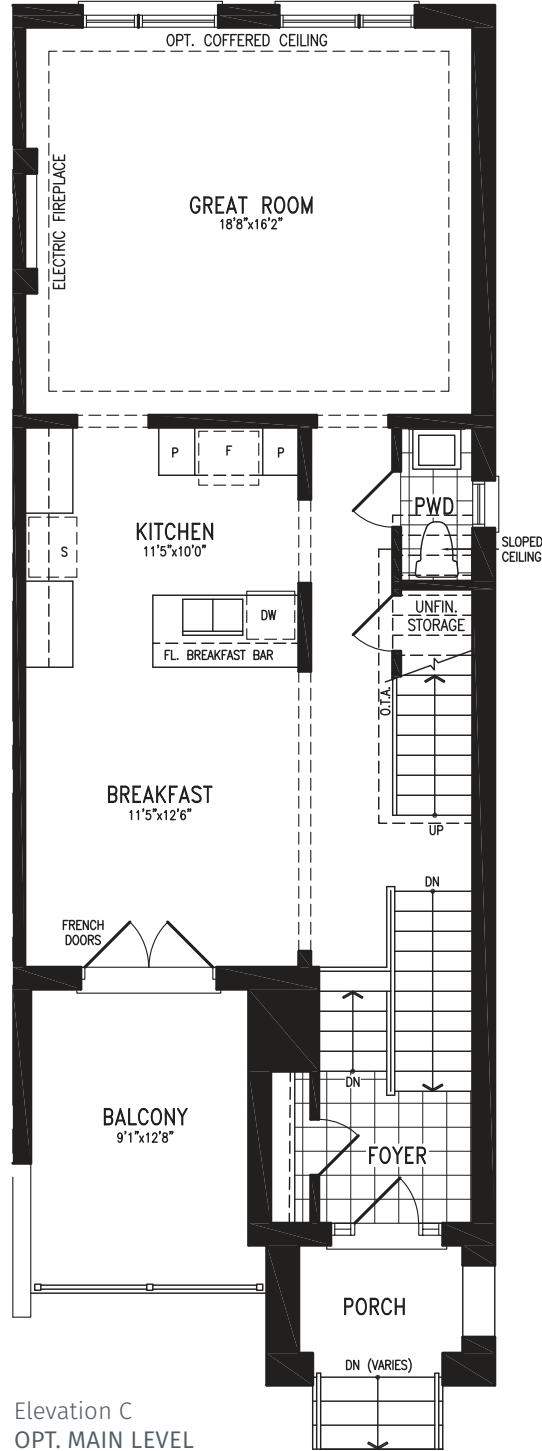

ANANDA (END)

Elevation C | 20' Live-Work Townhome

2,027 SQ.FT.
+ 564 SQ.FT. future retail

ANANDA LWTH20-1E (END) prices & specifications subject to change without notice. Useable square footage may vary from that stated herein. Artists concept only E. & O. E. © 2023 CountryWide Homes. All rights reserved.