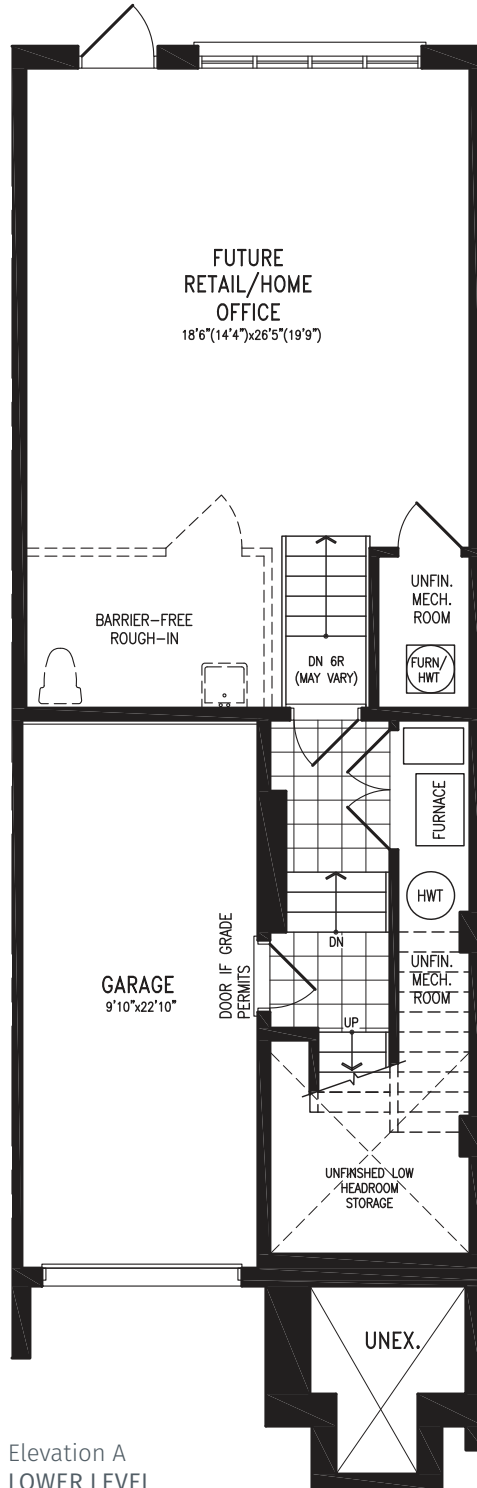

Bodhi

TOWNHOME LIVING

ANANDA

Elevation A | 20' Live-Work Townhome

ANANDA

Elevation A | 20' Live-Work Townhome

1,966 SQ.FT.
+ 552 SQ.FT. future retail

Elevation A
LOWER LEVEL

ANANDA LWTH20-1 (INTERNAL) prices & specifications subject to change without notice. Useable square footage may vary from that stated herein. Artists concept only E. & O. E. © 2023 CountryWide Homes. All rights reserved.