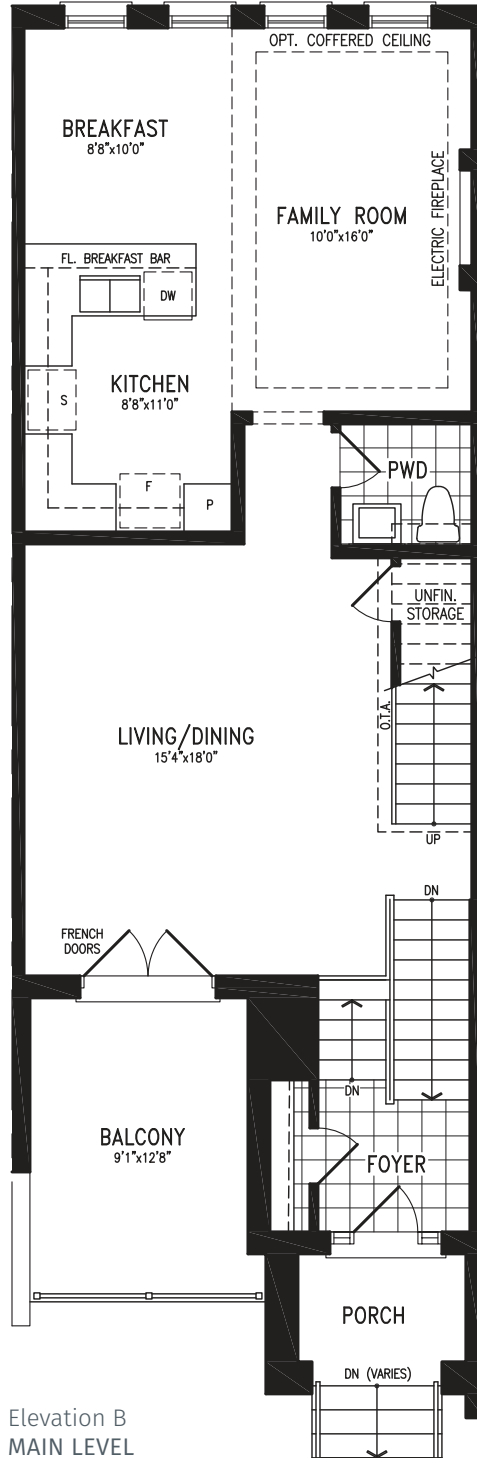

ANANDA

Elevation A | 20' Live-Work Townhome

1,966 SQ.FT.
+ 552 SQ.FT. future retail

Elevation A
OPT. UPPER LEVEL
4 BEDROOM

ANANDA LWTH20-1 (INTERNAL) prices & specifications subject to change without notice. Useable square footage may vary from that stated herein. Artists concept only E. & O. E. © 2023 CountryWide Homes. All rights reserved.

Bodhi

TOWNHOME LIVING

ANANDA

Elevation B | 20' Live-Work Townhome

ANANDA

Elevation B | 20' Live-Work Townhome

1,980 SQ.FT.
+ 559 SQ.FT. future retail

Elevation B
LOWER LEVEL

ANANDA LWTH20-1 (INTERNAL) prices & specifications subject to change without notice. Useable square footage may vary from that stated herein. Artists concept only E. & O. E. © 2023 CountryWide Homes. All rights reserved.

ANANDA

Elevation B | 20' Live-Work Townhome

1,980 SQ.FT.
+ 559 SQ.FT. future retail

Elevation B
MAIN LEVEL

ANANDA LWTH20-1 (INTERNAL) prices & specifications subject to change without notice. Useable square footage may vary from that stated herein. Artists concept only E. & O. E. © 2023 CountryWide Homes. All rights reserved.