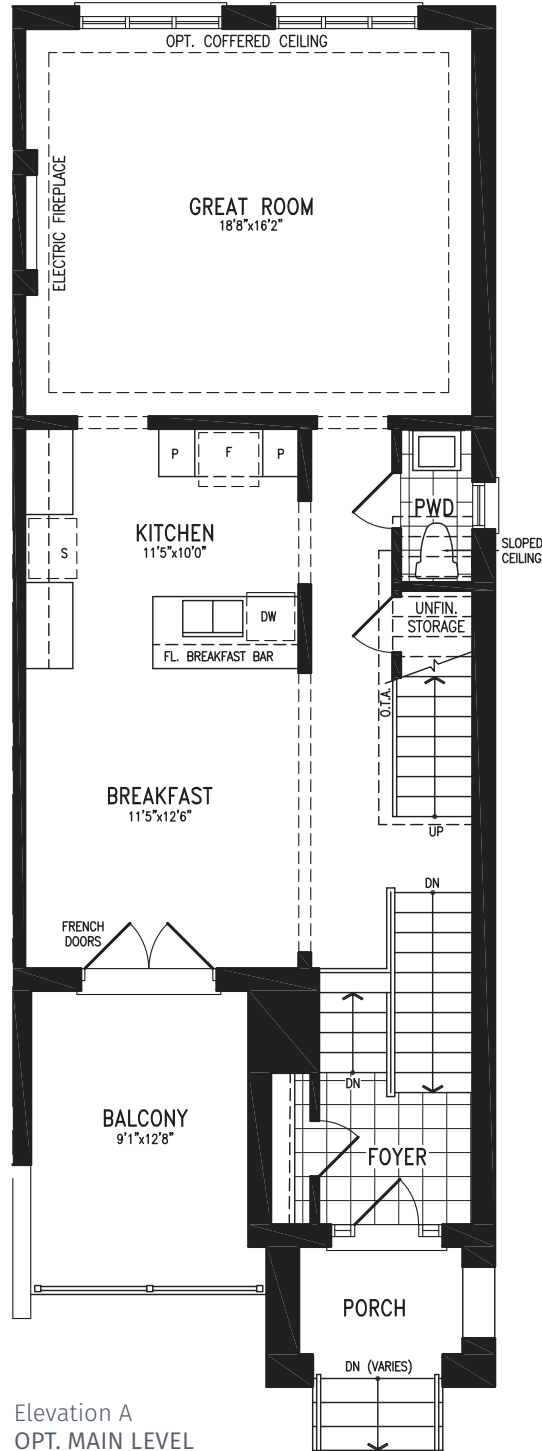

ANANDA (END)

Elevation A | 20' Live-Work Townhome

2,027 SQ.FT.
+ 564 SQ.FT. future retail

ANANDA LWTH20-1E (END) prices & specifications subject to change without notice. Useable square footage may vary from that stated herein. Artists concept only E. & O. E. © 2023 CountryWide Homes. All rights reserved.