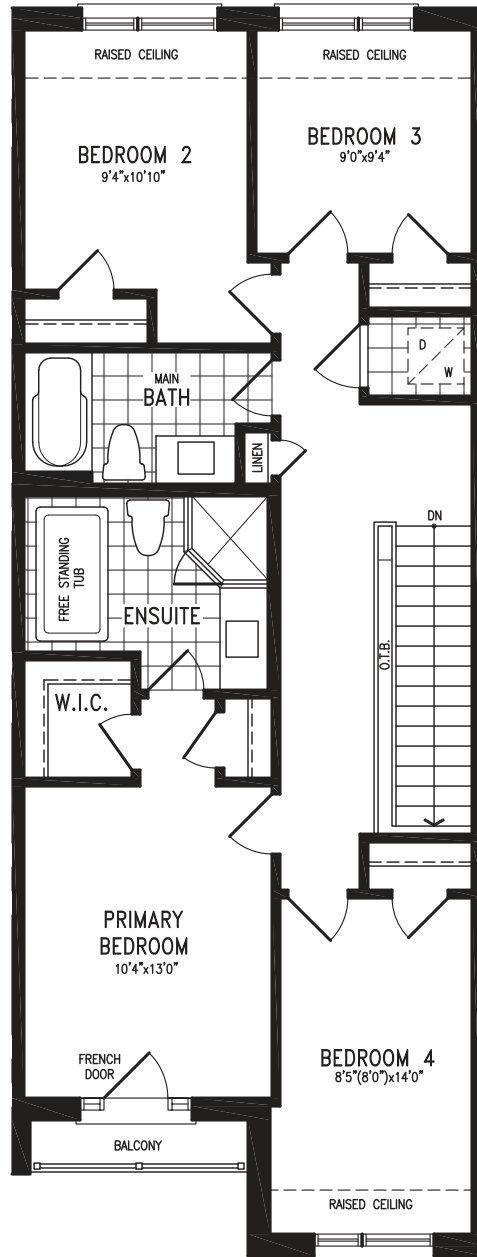

ANANDA

Elevation D | 20' Live-Work Townhome

1,980 SQ.FT.
+ 559 SQ.FT. future retail

Elevation D
OPT. UPPER LEVEL
4 BEDROOM

ANANDA LWTH20-1 (INTERNAL) prices & specifications subject to change without notice. Useable square footage may vary from that stated herein. Artists concept only E. & O. E. © 2023 CountryWide Homes. All rights reserved.