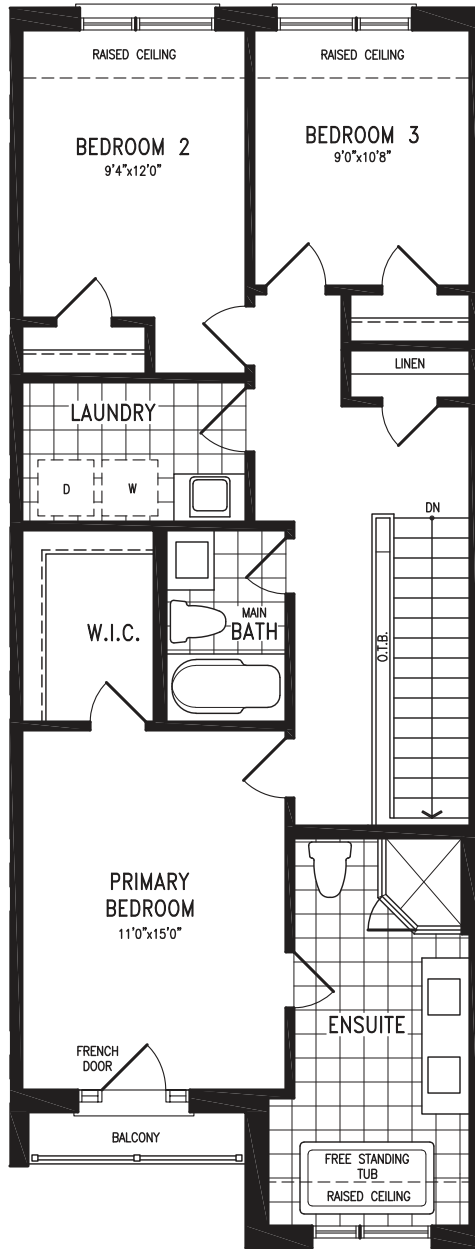

ANANDA

Elevation C | 20' Live-Work Townhome

1,966 SQ.FT.
+ 552 SQ.FT. future retail

Elevation C
OPT. MAIN LEVEL

ANANDA LWTH20-1 (INTERNAL) prices & specifications subject to change without notice. Useable square footage may vary from that stated herein. Artists concept only E. & O. E. © 2023 CountryWide Homes. All rights reserved.

ANANDA

Elevation C | 20' Live-Work Townhome

1,966 SQ.FT.
+ 552 SQ.FT. future retail

Elevation C
UPPER LEVEL

ANANDA LWTH20-1 (INTERNAL) prices & specifications subject to change without notice. Useable square footage may vary from that stated herein. Artists concept only E. & O. E. © 2023 CountryWide Homes. All rights reserved.