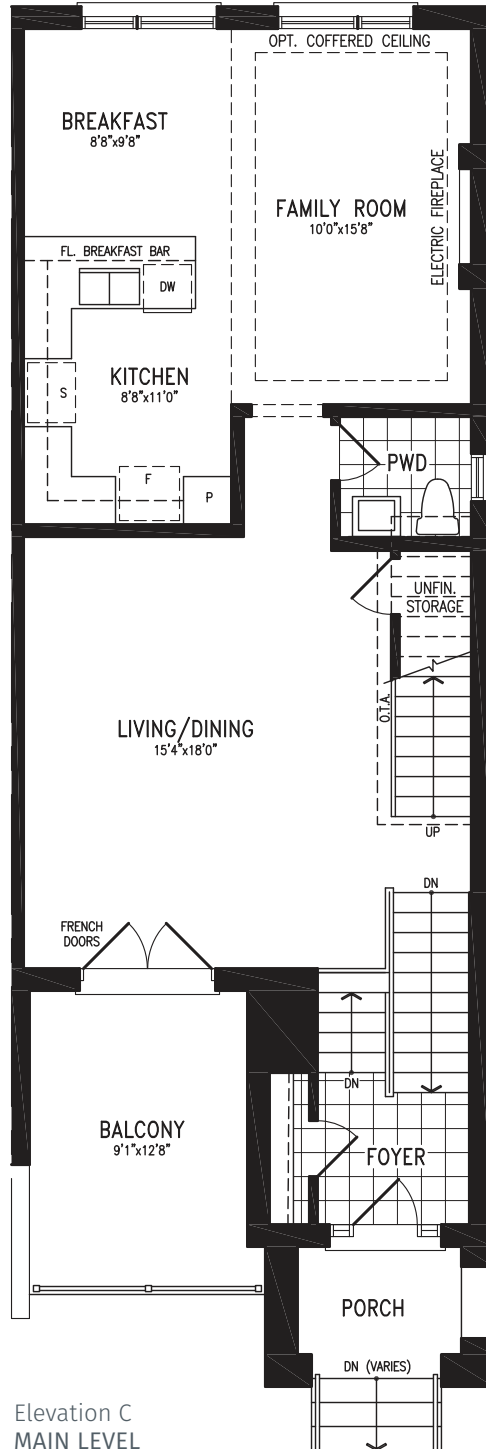

ANANDA (END)

Elevation C | 20' Live-Work Townhome

2,027 SQ.FT.
+ 564 SQ.FT. future retail

Elevation C
MAIN LEVEL

ANANDA LWTH20-1E (END) prices & specifications subject to change without notice. Useable square footage may vary from that stated herein. Artists concept only E. & O. E. © 2023 CountryWide Homes. All rights reserved.