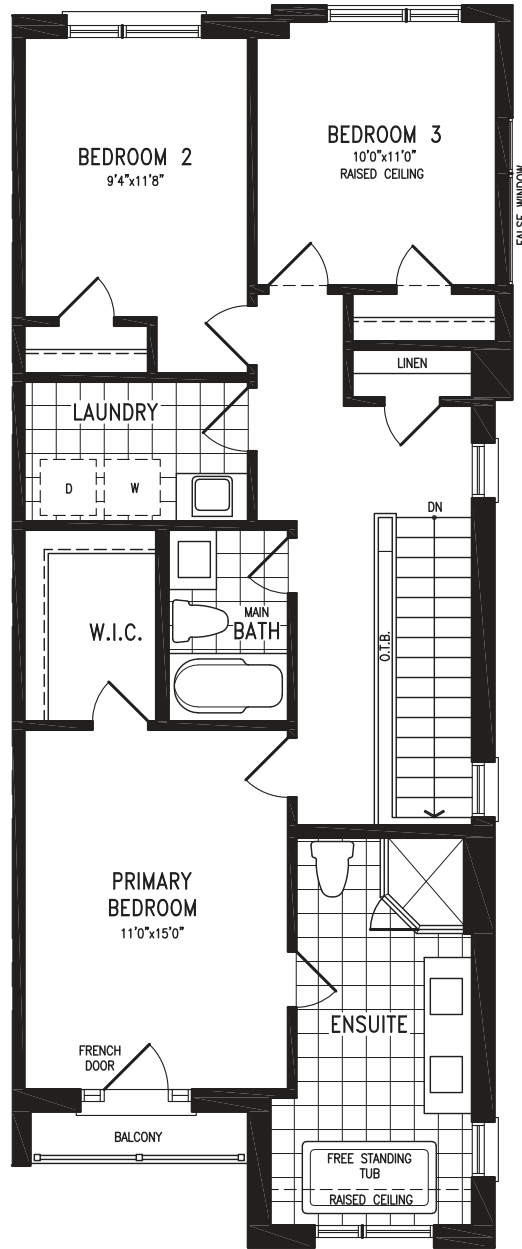

ANANDA (CORNER)

Elevation D | 20' Live-Work Townhome

2,042 SQ.FT.
+ 574 SQ.FT. future retail

Elevation D
UPPER LEVEL

ANANDA LWTH20-1C (CORNER) prices & specifications subject to change without notice. Useable square footage may vary from that stated herein. Artists concept only E. & O. E. © 2023 CountryWide Homes. All rights reserved.