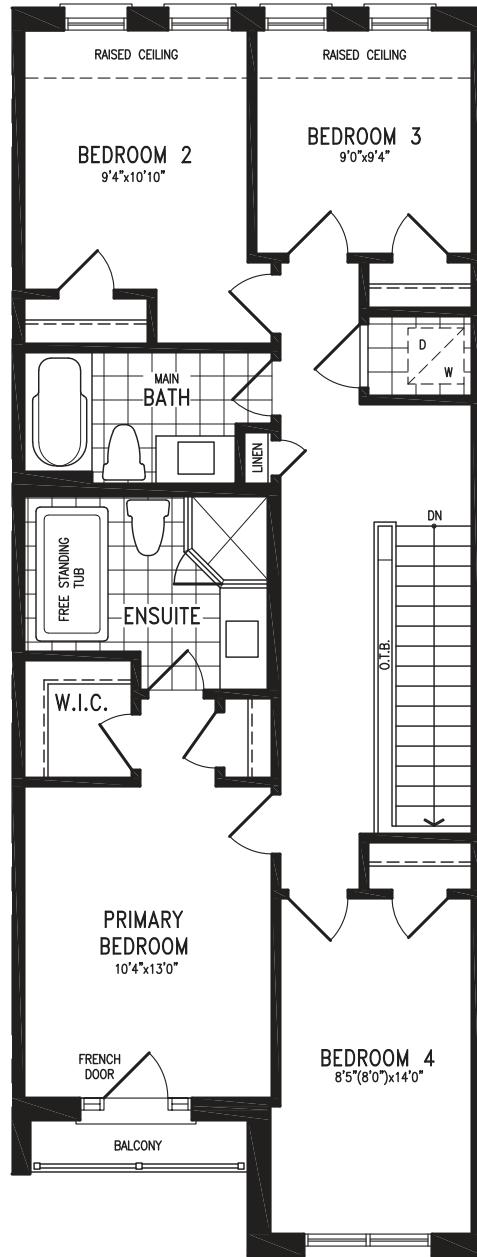

ANANDA

Elevation B | 20' Live-Work Townhome

1,980 SQ.FT.
+ 559 SQ.FT. future retail

ANANDA LWTH20-1 (INTERNAL) prices & specifications subject to change without notice. Useable square footage may vary from that stated herein. Artists concept only E. & O. E. © 2023 CountryWide Homes. All rights reserved.

ANANDA

Elevation B | 20' Live-Work Townhome

1,980 SQ.FT.
+ 559 SQ.FT. future retail

Elevation B
UPPER LEVEL

ANANDA LWTH20-1 (INTERNAL) prices & specifications subject to change without notice. Useable square footage may vary from that stated herein. Artists concept only E. & O. E. © 2023 CountryWide Homes. All rights reserved.

ANANDA

Elevation B | 20' Live-Work Townhome

1,980 SQ.FT.
+ 559 SQ.FT. future retail

Elevation B
OPT. UPPER LEVEL
4 BEDROOM

ANANDA LWTH20-1 (INTERNAL) prices & specifications subject to change without notice. Useable square footage may vary from that stated herein. Artists concept only E. & O. E. © 2023 CountryWide Homes. All rights reserved.