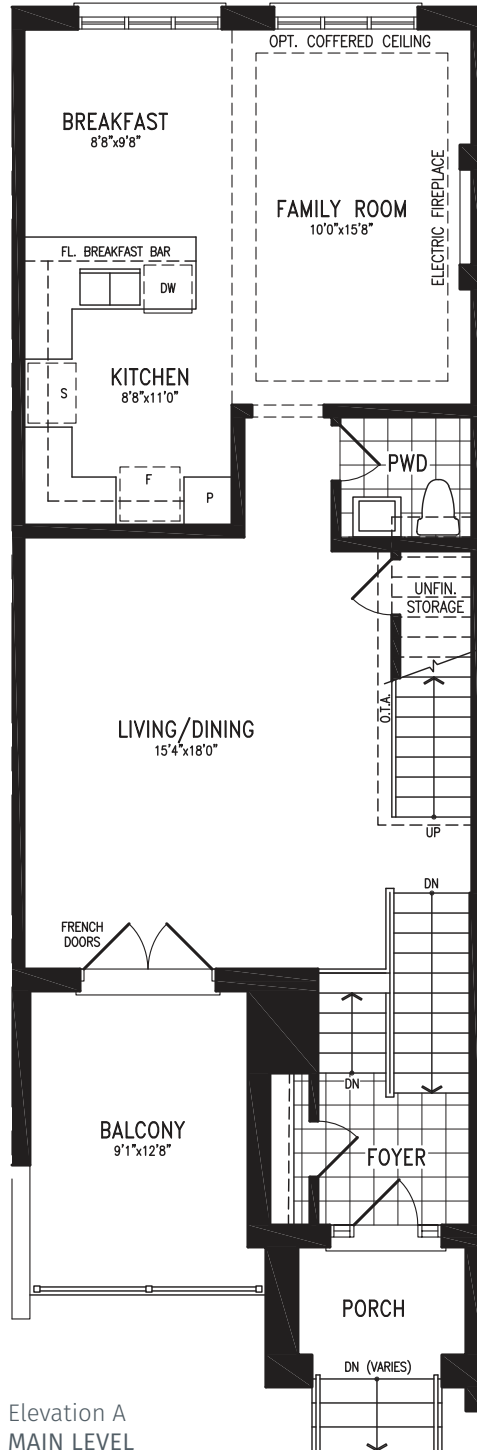

Bodhi

TOWNHOME LIVING

ANANDA

Elevation A | 20' Live-Work Townhome

ANANDA

Elevation A | 20' Live-Work Townhome

1,966 SQ.FT.
+ 552 SQ.FT. future retail

Elevation A
LOWER LEVEL

ANANDA LWTH20-1 (INTERNAL) prices & specifications subject to change without notice. Useable square footage may vary from that stated herein. Artists concept only E. & O. E. © 2023 CountryWide Homes. All rights reserved.

ANANDA

Elevation A | 20' Live-Work Townhome

1,966 SQ.FT.
+ 552 SQ.FT. future retail

Elevation A
MAIN LEVEL

ANANDA LWTH20-1 (INTERNAL) prices & specifications subject to change without notice. Useable square footage may vary from that stated herein. Artists concept only E. & O. E. © 2023 CountryWide Homes. All rights reserved.