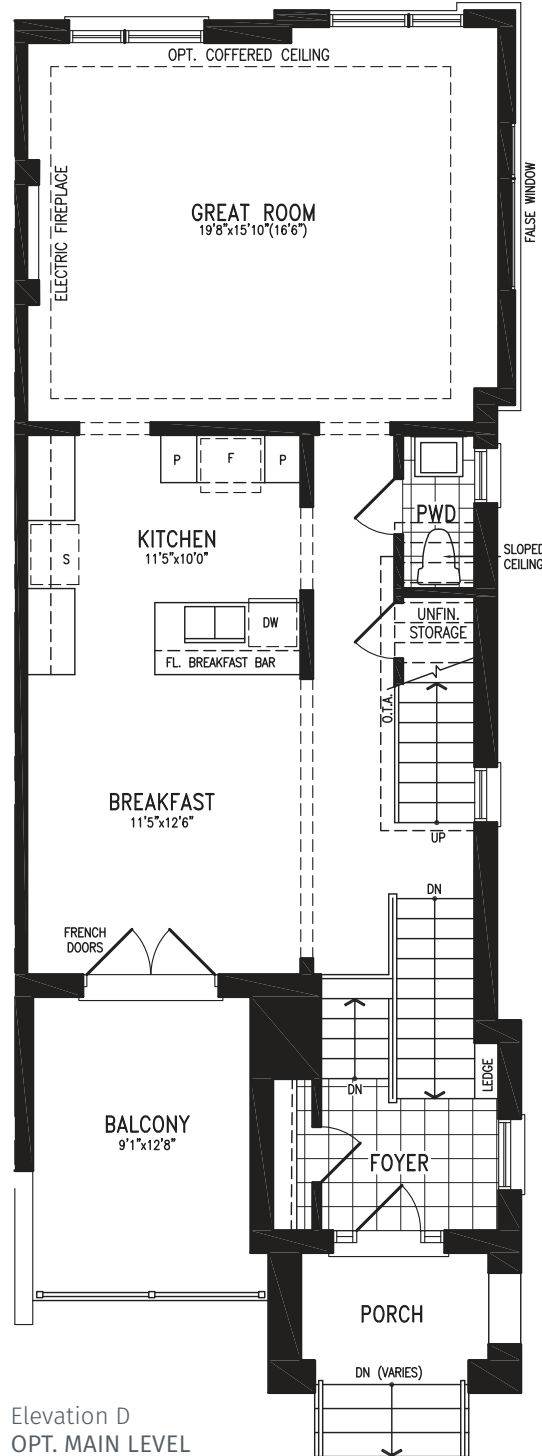

ANANDA (CORNER)

Elevation D | 20' Live-Work Townhome

2,042 SQ.FT.
+ 574 SQ.FT. future retail

ANANDA LWTH20-1C (CORNER) prices & specifications subject to change without notice. Useable square footage may vary from that stated herein. Artists concept only E. & O. E. © 2023 CountryWide Homes. All rights reserved.