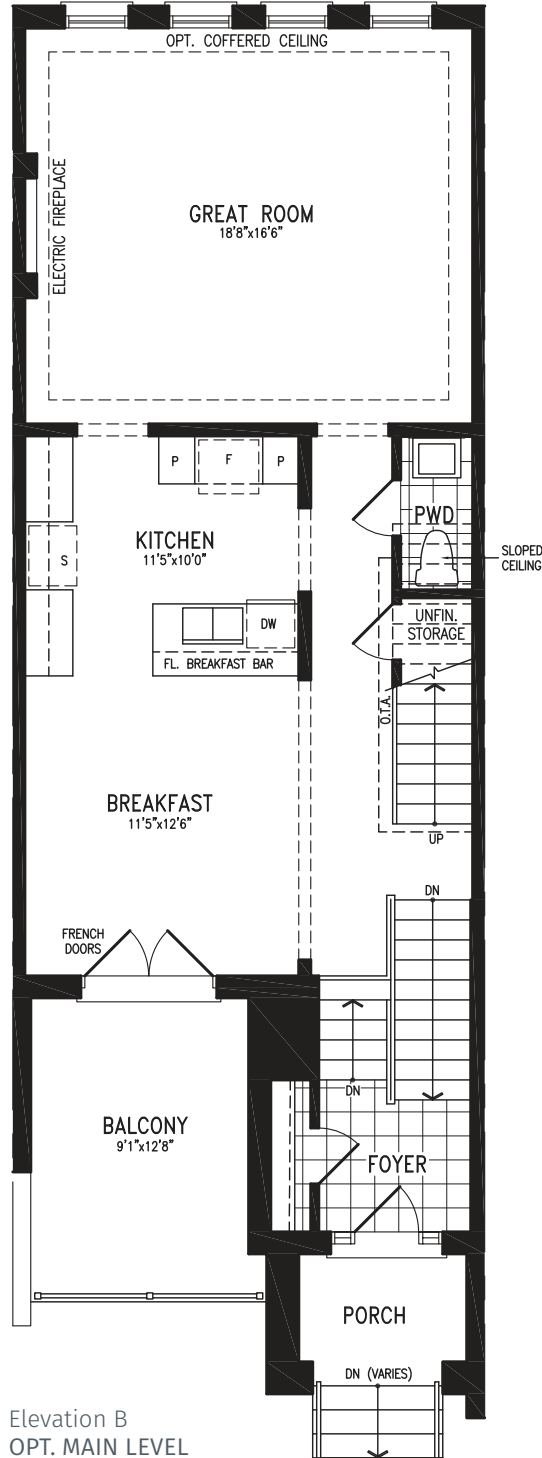

ANANDA

Elevation B | 20' Live-Work Townhome

1,980 SQ.FT.
+ 559 SQ.FT. future retail

Elevation B
MAIN LEVEL

ANANDA LWTH20-1 (INTERNAL) prices & specifications subject to change without notice. Useable square footage may vary from that stated herein. Artists concept only E. & O. E. © 2023 CountryWide Homes. All rights reserved.

ANANDA

Elevation B | 20' Live-Work Townhome

1,980 SQ.FT.
+ 559 SQ.FT. future retail

ANANDA LWTH20-1 (INTERNAL) prices & specifications subject to change without notice. Useable square footage may vary from that stated herein. Artists concept only E. & O. E. © 2023 CountryWide Homes. All rights reserved.