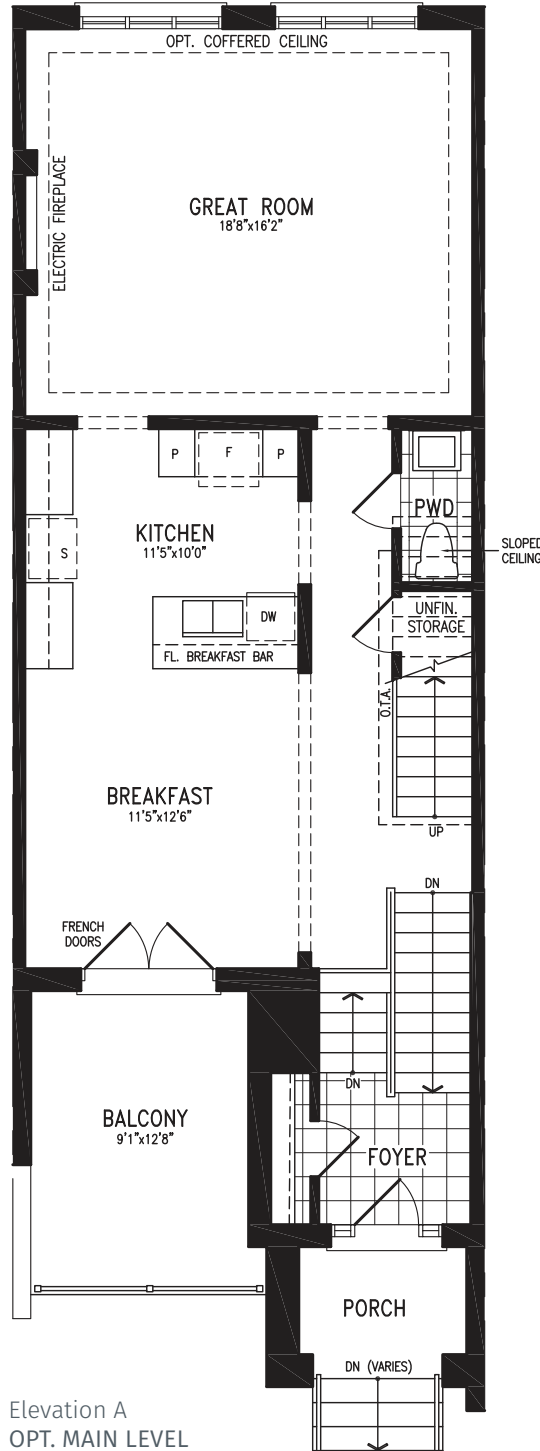

ANANDA

Elevation A | 20' Live-Work Townhome

1,966 SQ.FT.
+ 552 SQ.FT. future retail

Elevation A
MAIN LEVEL

ANANDA LWTH20-1 (INTERNAL) prices & specifications subject to change without notice. Useable square footage may vary from that stated herein. Artists concept only E. & O. E. © 2023 CountryWide Homes. All rights reserved.

ANANDA

Elevation A | 20' Live-Work Townhome

1,966 SQ.FT.

+ 552 SQ.FT. future retail

ANANDA LWTH20-1 (INTERNAL) prices & specifications subject to change without notice. Useable square footage may vary from that stated herein. Artists concept only E. & O. E. © 2023 CountryWide Homes. All rights reserved.