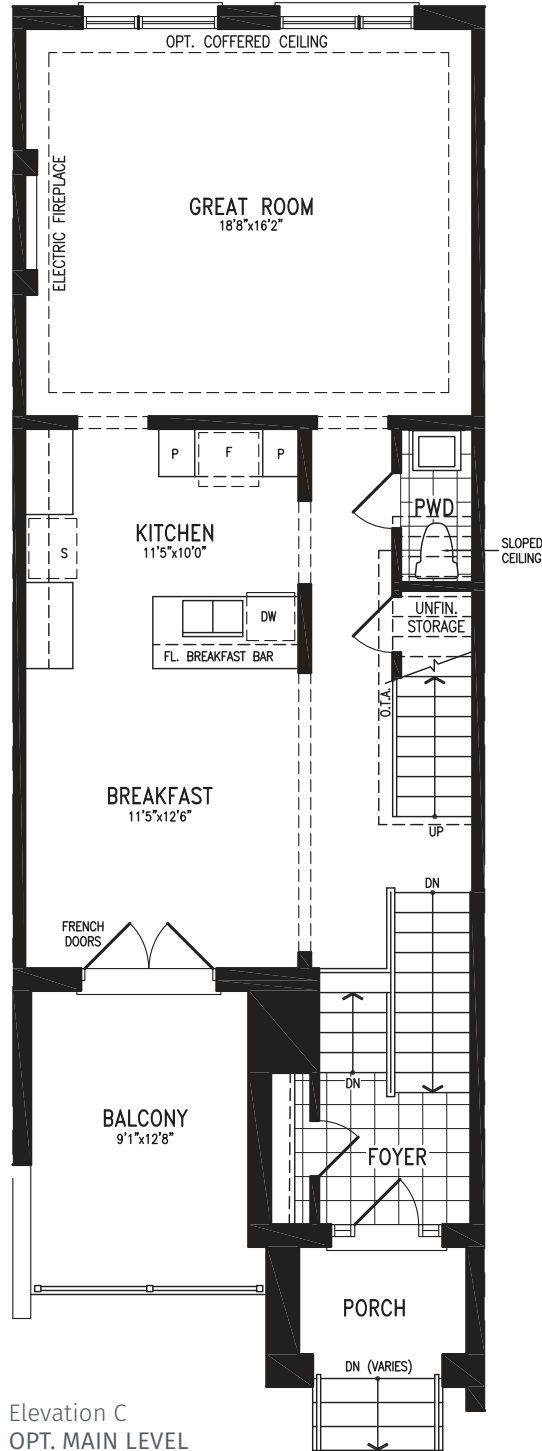

ANANDA

Elevation C | 20' Live-Work Townhome

1,966 SQ.FT.
+ 552 SQ.FT. future retail

Elevation C
OPT. MAIN LEVEL

ANANDA LWTH20-1 (INTERNAL) prices & specifications subject to change without notice. Useable square footage may vary from that stated herein. Artists concept only E. & O. E. © 2023 CountryWide Homes. All rights reserved.