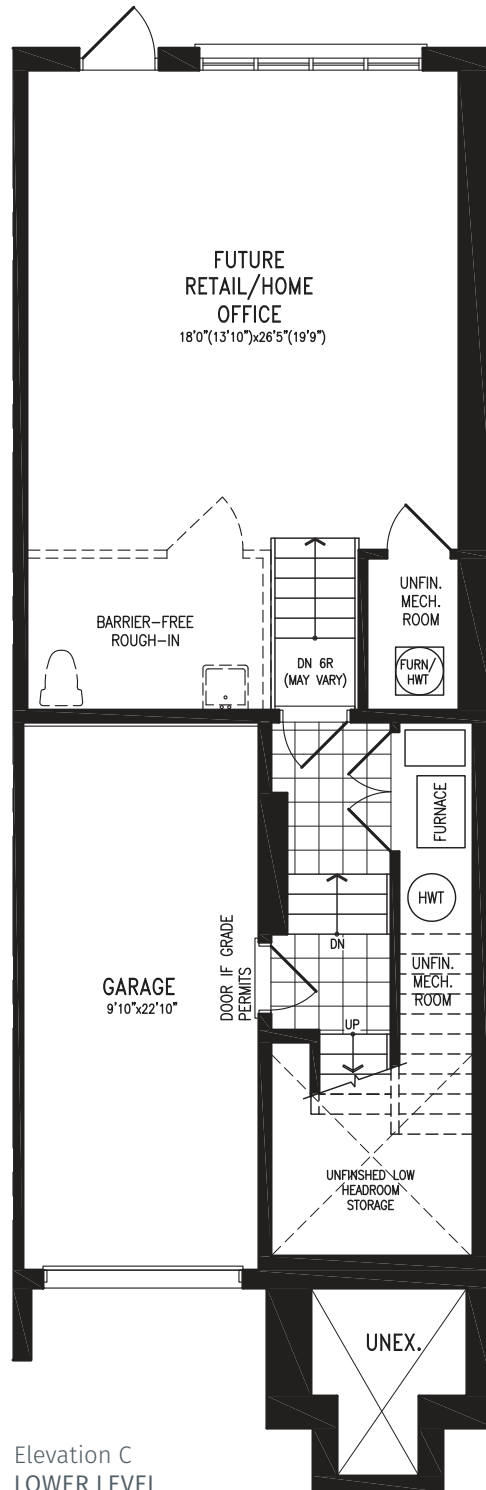

2,027 SQ.FT.
+ 564 SQ.FT. future retail

Elevation C
LOWER LEVEL

ANANDA LWTH20-1E (END) prices & specifications subject to change without notice. Useable square footage may vary from that stated herein. Artists concept only E. & O. E. © 2023 CountryWide Homes. All rights reserved.