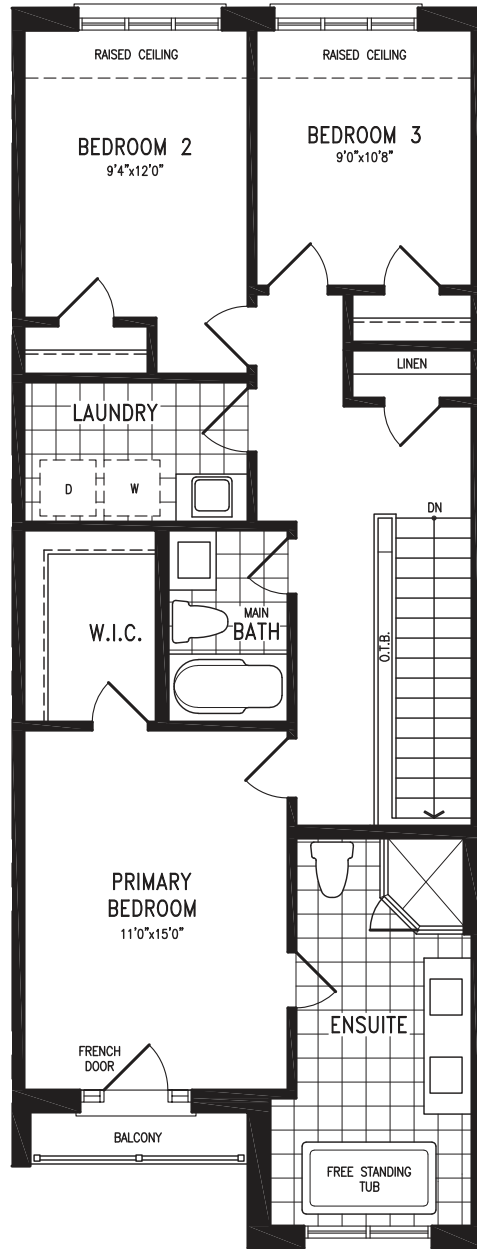

ANANDA

Elevation A | 20' Live-Work Townhome

1,966 SQ.FT.
+ 552 SQ.FT. future retail

Elevation A
MAIN LEVEL

ANANDA LWTH20-1 (INTERNAL) prices & specifications subject to change without notice. Useable square footage may vary from that stated herein. Artists concept only E. & O. E. © 2023 CountryWide Homes. All rights reserved.

ANANDA

Elevation A | 20' Live-Work Townhome

1,966 SQ.FT.

+ 552 SQ.FT. future retail

ANANDA LWTH20-1 (INTERNAL) prices & specifications subject to change without notice. Useable square footage may vary from that stated herein. Artists concept only E. & O. E. © 2023 CountryWide Homes. All rights reserved.

ANANDA

Elevation A | 20' Live-Work Townhome

1,966 SQ.FT.
+ 552 SQ.FT. future retail

Elevation A
UPPER LEVEL

ANANDA LWTH20-1 (INTERNAL) prices & specifications subject to change without notice. Useable square footage may vary from that stated herein. Artists concept only E. & O. E. © 2023 CountryWide Homes. All rights reserved.

ANANDA

Elevation A | 20' Live-Work Townhome

1,966 SQ.FT.
+ 552 SQ.FT. future retail

Elevation A
OPT. UPPER LEVEL
4 BEDROOM

ANANDA LWTH20-1 (INTERNAL) prices & specifications subject to change without notice. Useable square footage may vary from that stated herein. Artists concept only E. & O. E. © 2023 CountryWide Homes. All rights reserved.