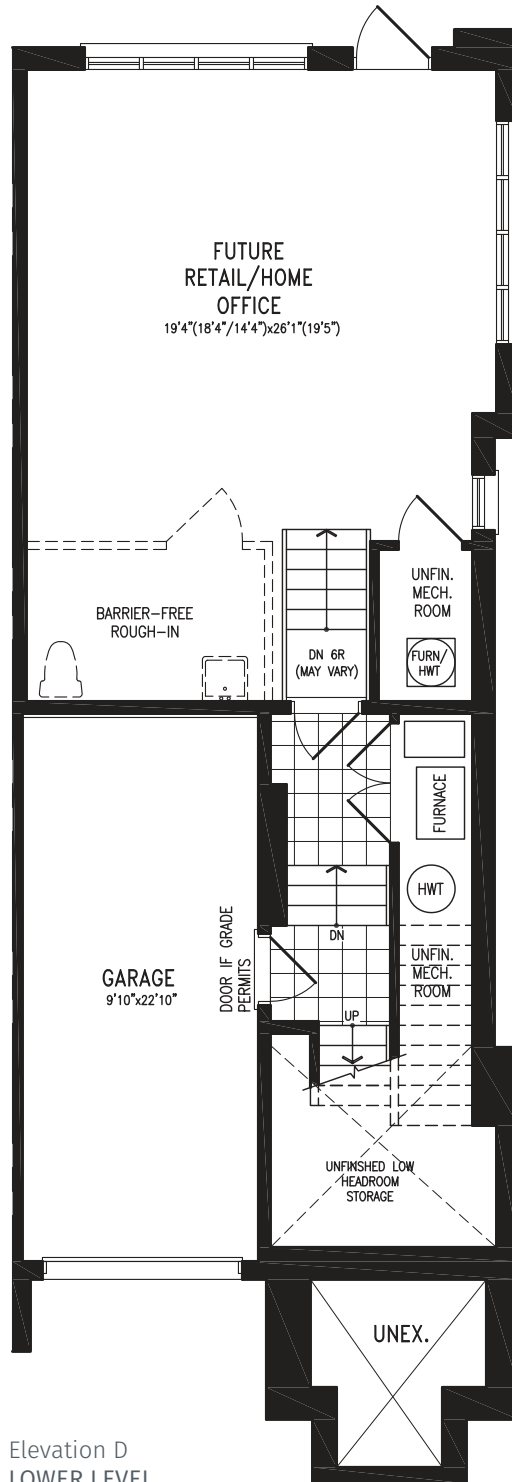

Bodhi

TOWNHOME LIVING

ANANDA (CORNER)

Elevation D | 20' Live-Work Townhome

ANANDA (CORNER)

Elevation D | 20' Live-Work Townhome

2,042 SQ.FT.

+ 574 SQ.FT. future retail