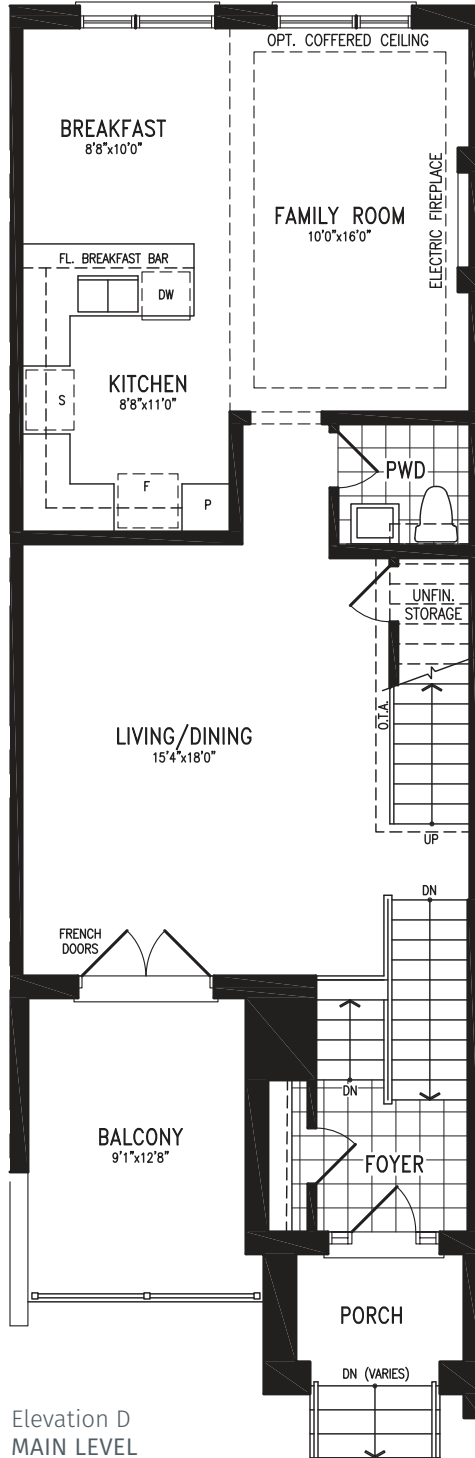

ANANDA

Elevation D | 20' Live-Work Townhome

1,980 SQ.FT.
+ 559 SQ.FT. future retail

Elevation D
MAIN LEVEL

ANANDA LWTH20-1 (INTERNAL) prices & specifications subject to change without notice. Useable square footage may vary from that stated herein. Artists concept only E. & O. E. © 2023 CountryWide Homes. All rights reserved.