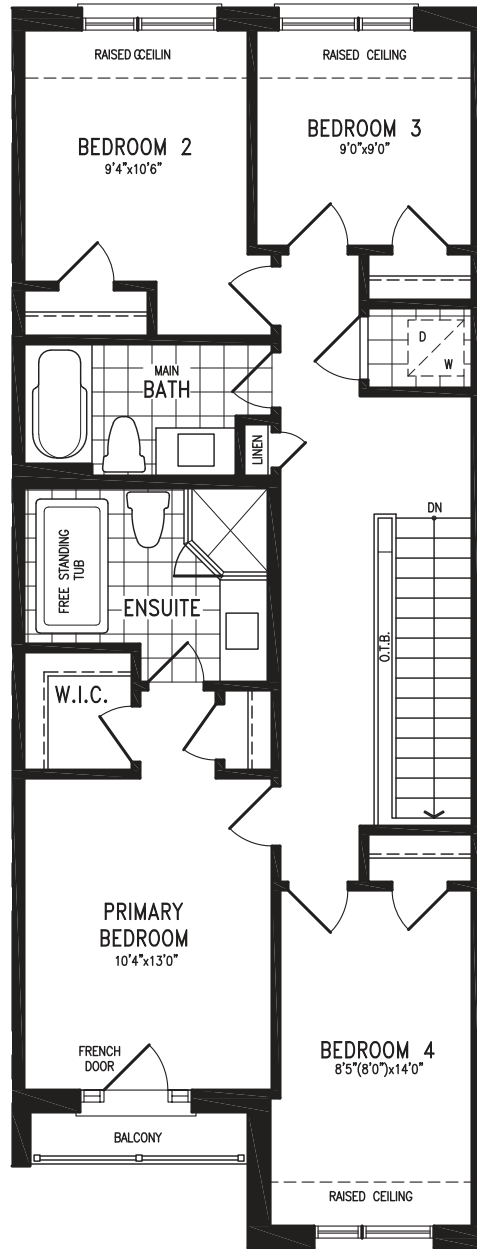

ANANDA

Elevation C | 20' Live-Work Townhome

1,966 SQ.FT.
+ 552 SQ.FT. future retail

Elevation C
OPT. MAIN LEVEL

ANANDA LWTH20-1 (INTERNAL) prices & specifications subject to change without notice. Useable square footage may vary from that stated herein. Artists concept only E. & O. E. © 2023 CountryWide Homes. All rights reserved.

ANANDA

Elevation C | 20' Live-Work Townhome

1,966 SQ.FT.
+ 552 SQ.FT. future retail

Elevation C
UPPER LEVEL

ANANDA LWTH20-1 (INTERNAL) prices & specifications subject to change without notice. Useable square footage may vary from that stated herein. Artists concept only E. & O. E. © 2023 CountryWide Homes. All rights reserved.

ANANDA

Elevation C | 20' Live-Work Townhome

1,966 SQ.FT.
+ 552 SQ.FT. future retail

Elevation C
OPT. UPPER LEVEL
4 BEDROOM

ANANDA LWTH20-1 (INTERNAL) prices & specifications subject to change without notice. Useable square footage may vary from that stated herein. Artists concept only E. & O. E. © 2023 CountryWide Homes. All rights reserved.