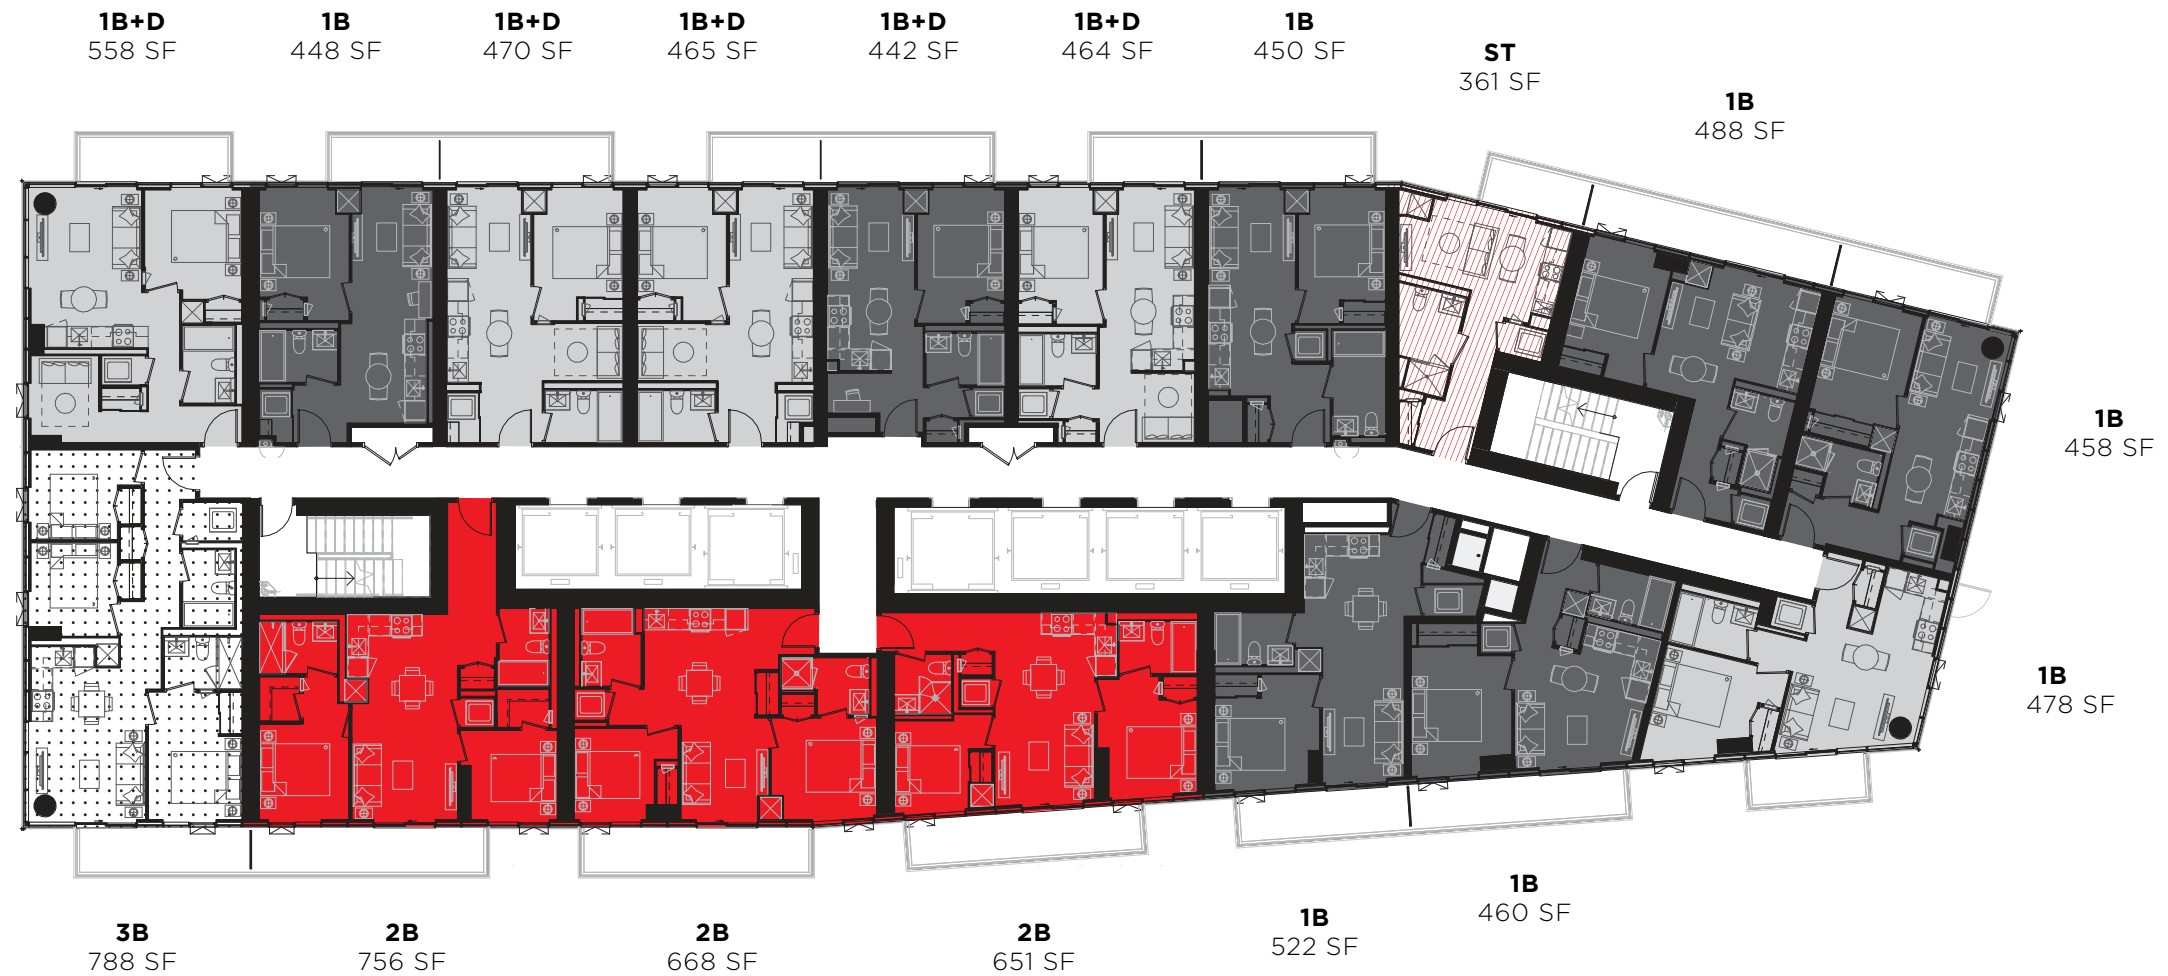

LOWER TOWER

STUDIO

1 BED

1 BED + DEN

2 BED

3 BED

UPPER TOWER

All plans, dimensions and specifications are subject to change without notice. Actual useable floor space may vary from the stated floor area. Column locations, window locations and sizes may vary and are subject to change without notice. E. & O.E.