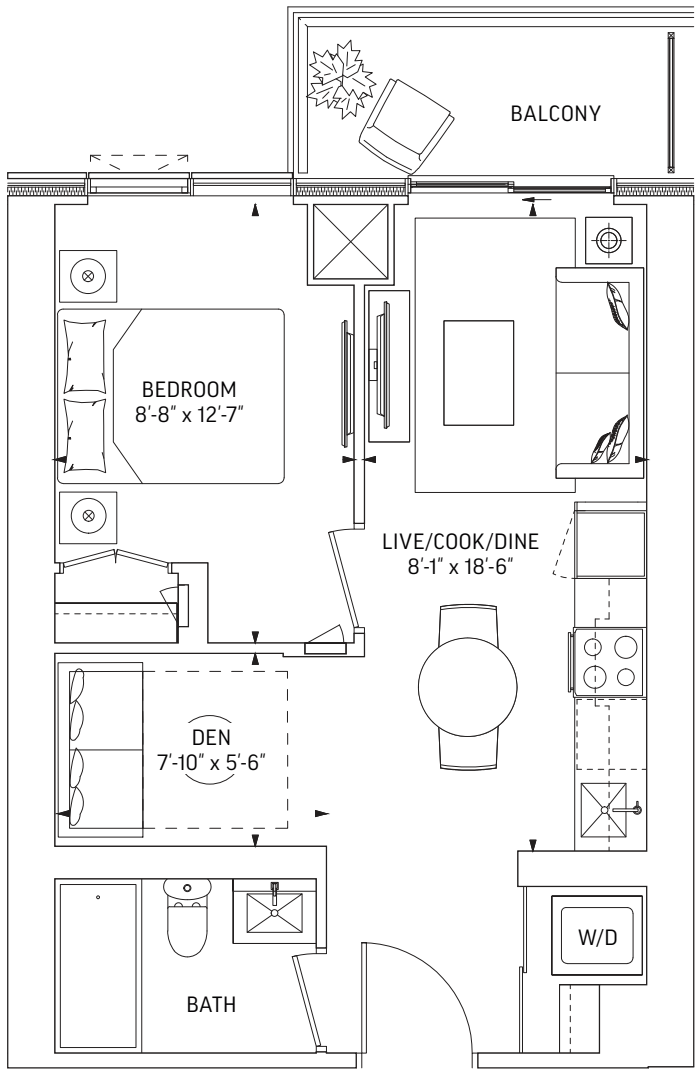

LEVEL 7-31 ODD LEVELS
OUTDOOR 45 SQ.FT.