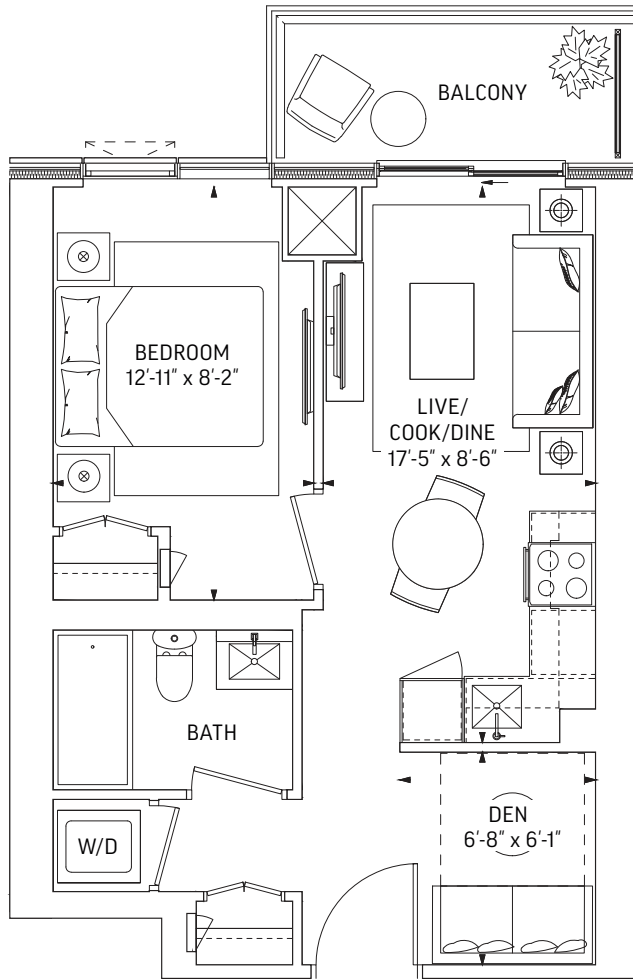

LEVEL 7-59 ODD LEVELS
OUTDOOR 45 SQ.FT.