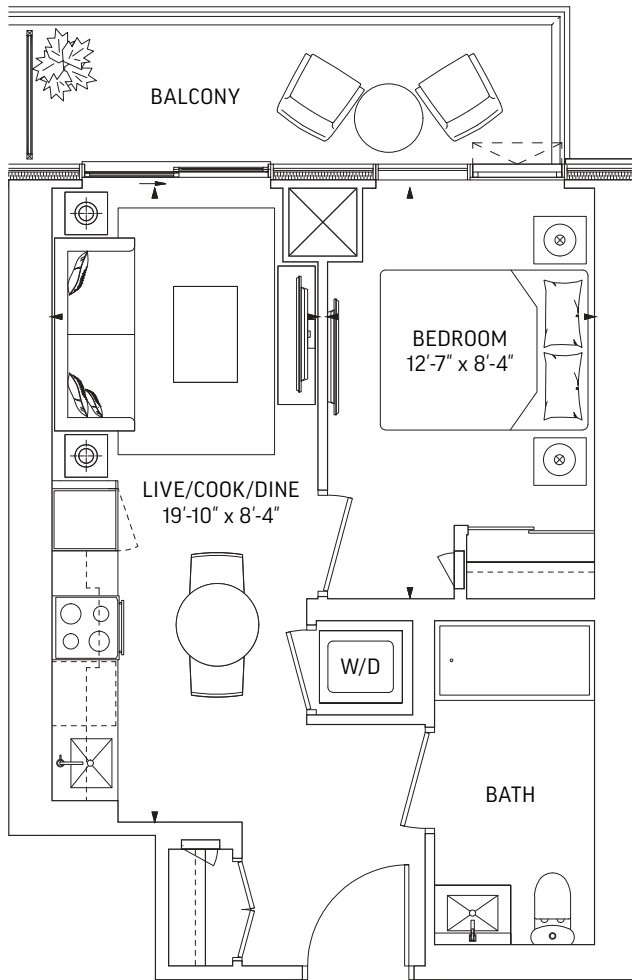

LEVEL 7-59 ODD LEVELS
OUTDOOR 71 SQ.FT.