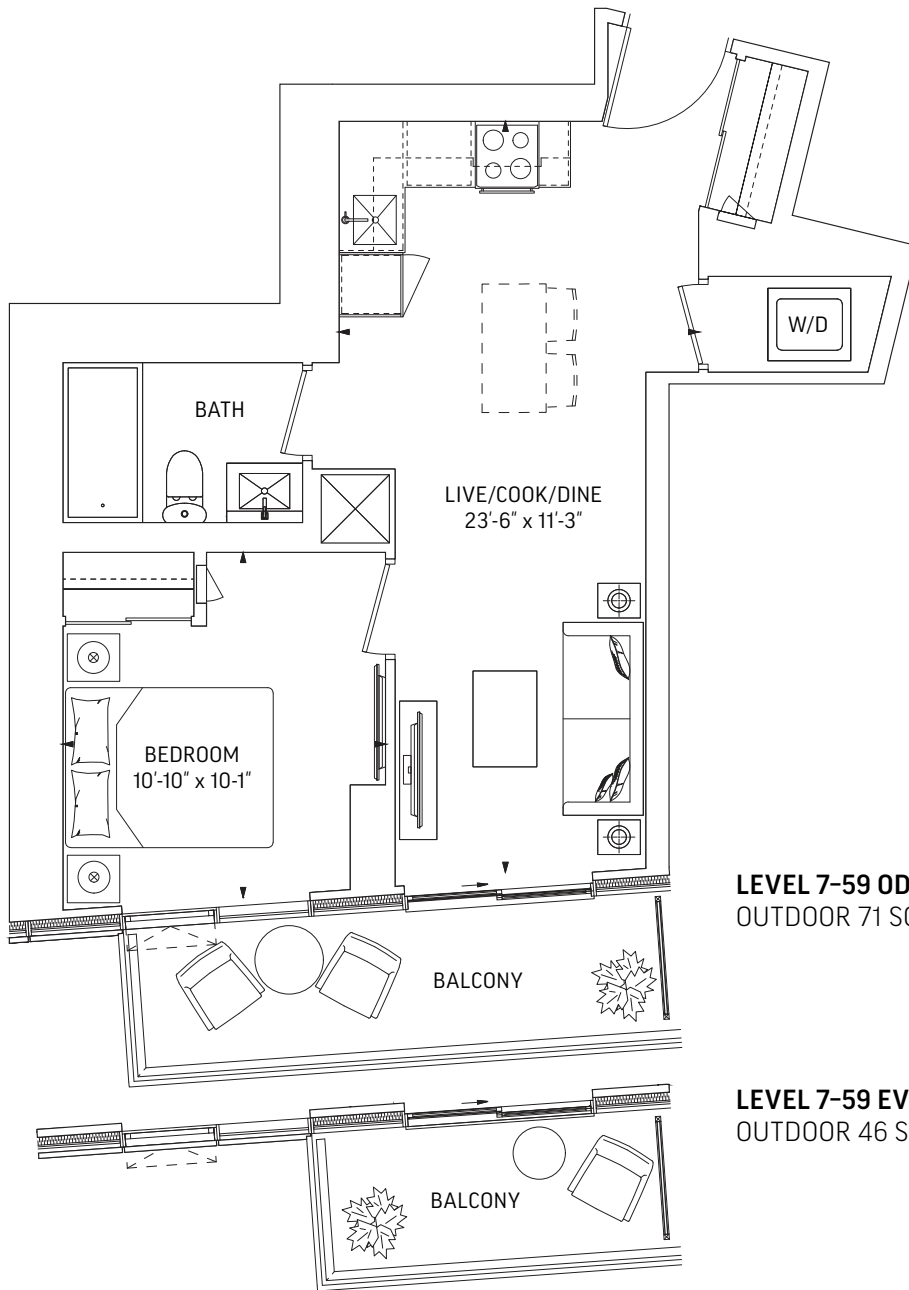

Q522 • 1 BEDROOM

522 SQ.FT. OUTDOOR 71 SQ.FT.
TOTAL 593 SQ.FT.

LEVEL 7-59 ODD LEVELS
OUTDOOR 71 SQ.FT.

LEVEL 7-59 EVEN LEVELS
OUTDOOR 46 SQ.FT.

All plans, dimensions and specifications are subject to change without notice. Actual useable floor space may vary from the stated floor area. Column locations, window locations and sizes may vary and are subject to change without notice. Renderings are artist's concept only. E. & O.E.