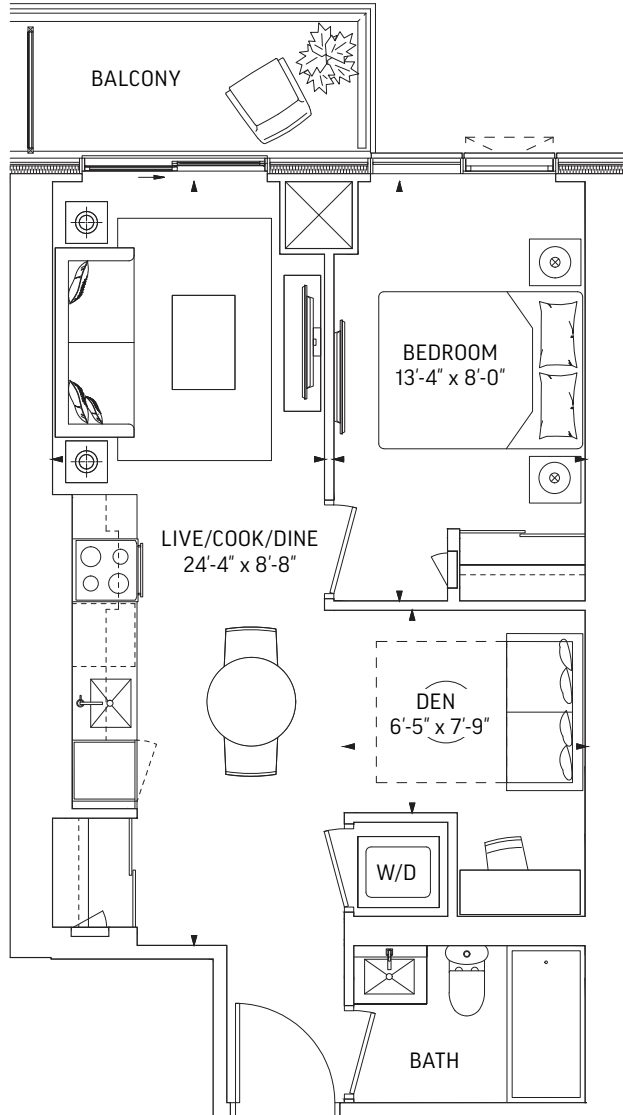

LEVEL 32-59 EVEN LEVELS
OUTDOOR 45 SQ.FT.