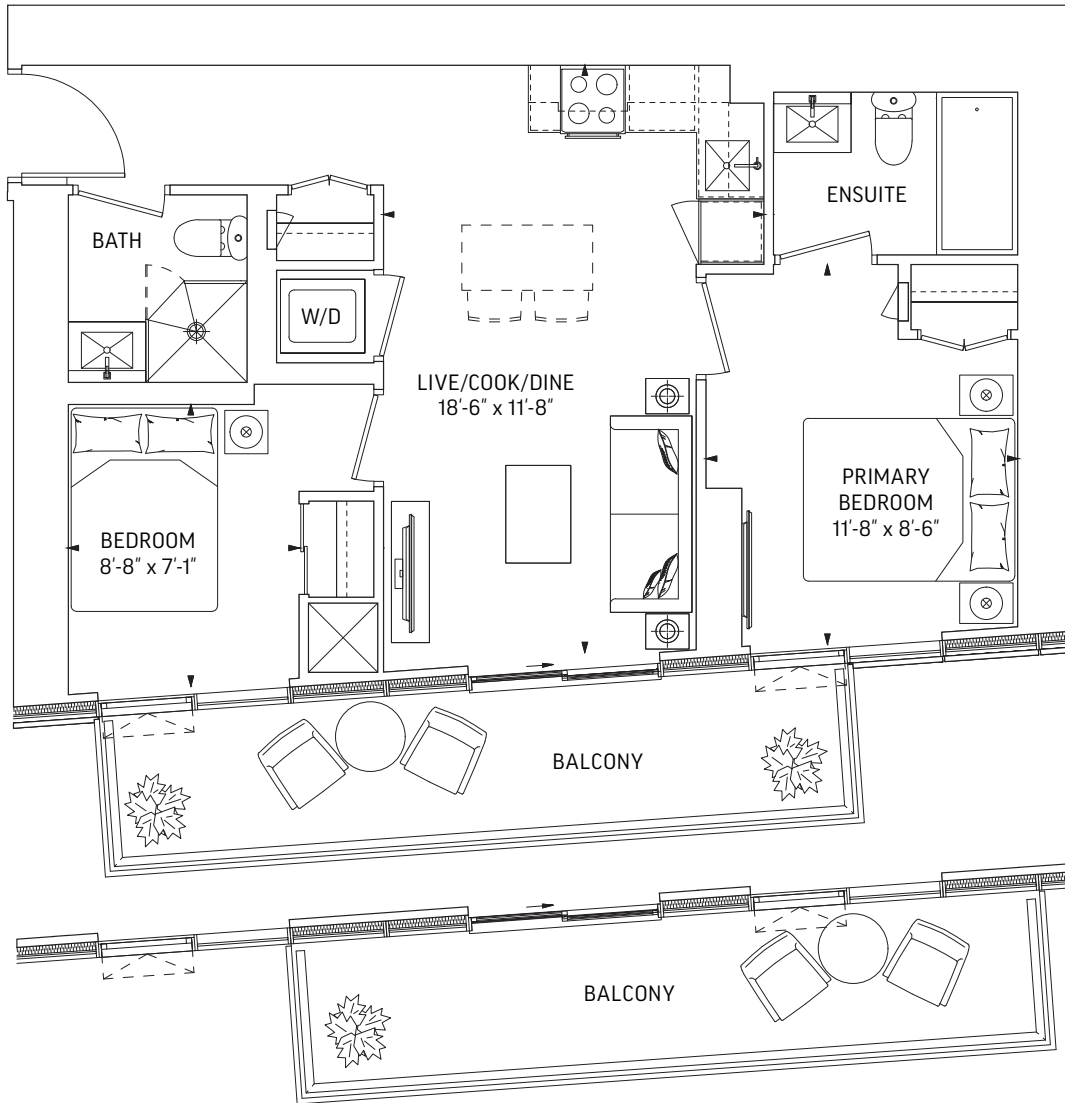

Q651 • 2 BEDROOM

651 SQ.FT. OUTDOOR 97 SQ.FT.
TOTAL 748 SQ.FT.

LEVEL 7-31 ODD LEVELS
OUTDOOR 97 SQ.FT.

LEVEL 7-31 EVEN LEVELS
OUTDOOR 97 SQ.FT.