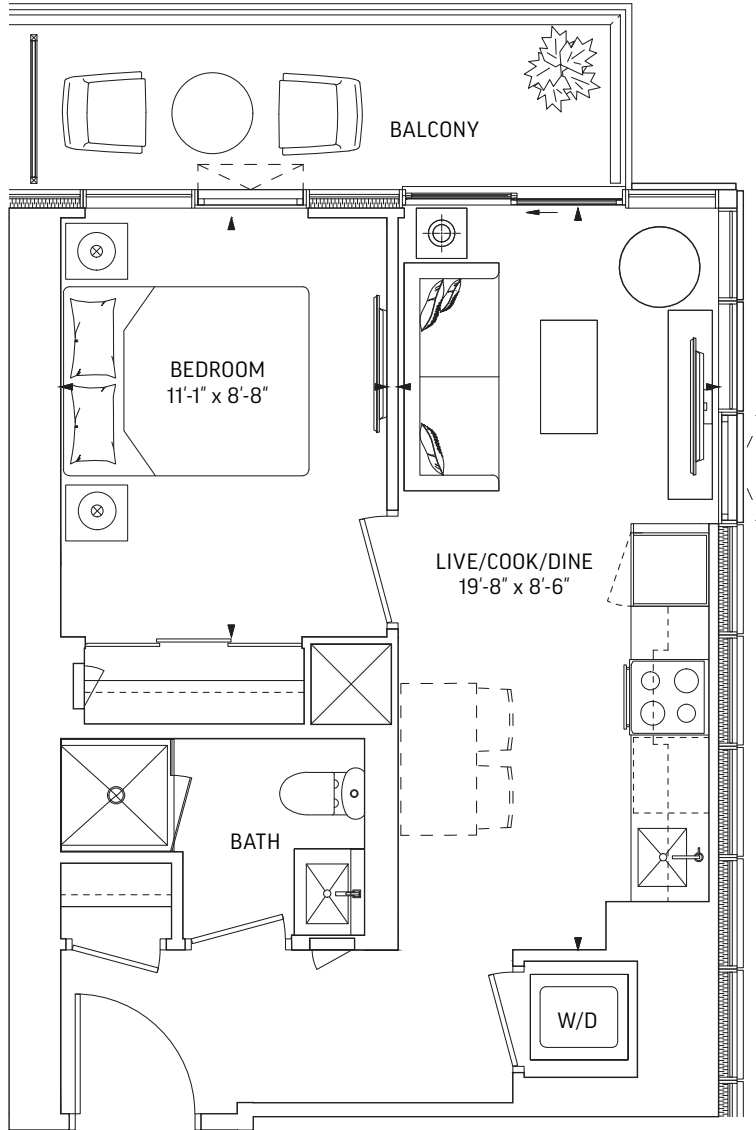

Q458 • 1 BEDROOM

458 SQ.FT. OUTDOOR 67 SQ.FT.
TOTAL 525 SQ.FT.