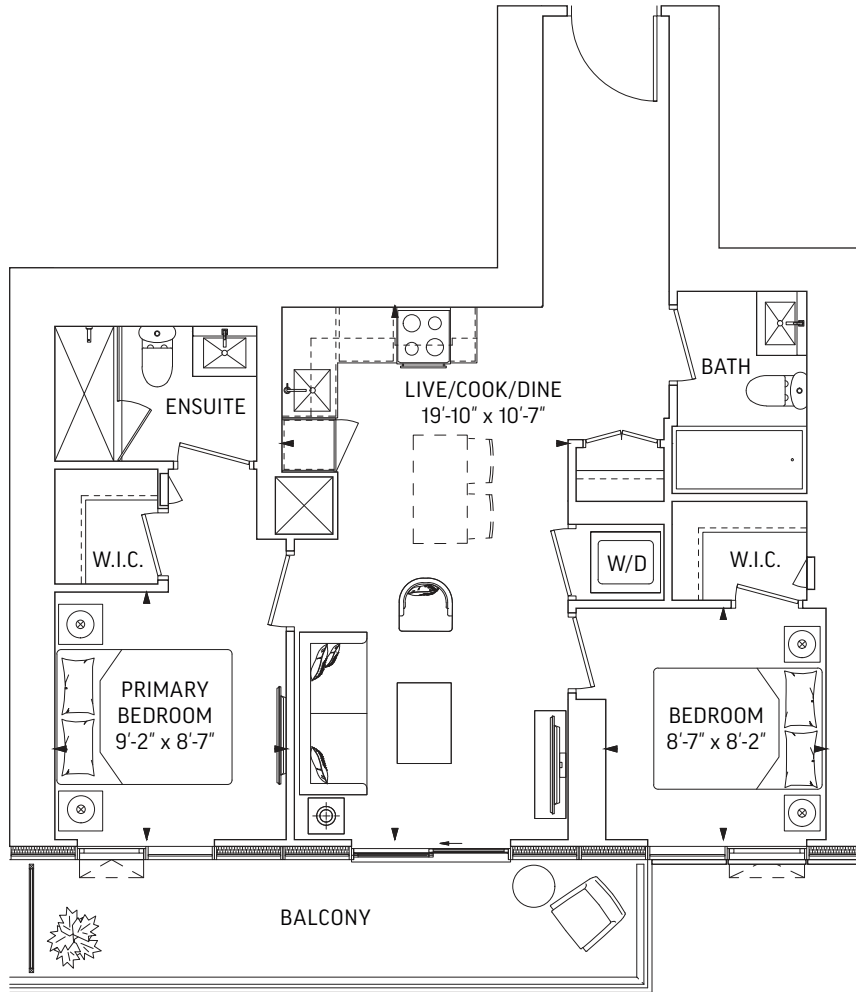

Q756 • 2 BEDROOM

756 SQ.FT. OUTDOOR 98 SQ.FT.
TOTAL 854 SQ.FT.

LEVEL 7-31 ODD LEVELS
OUTDOOR 98 SQ.FT.