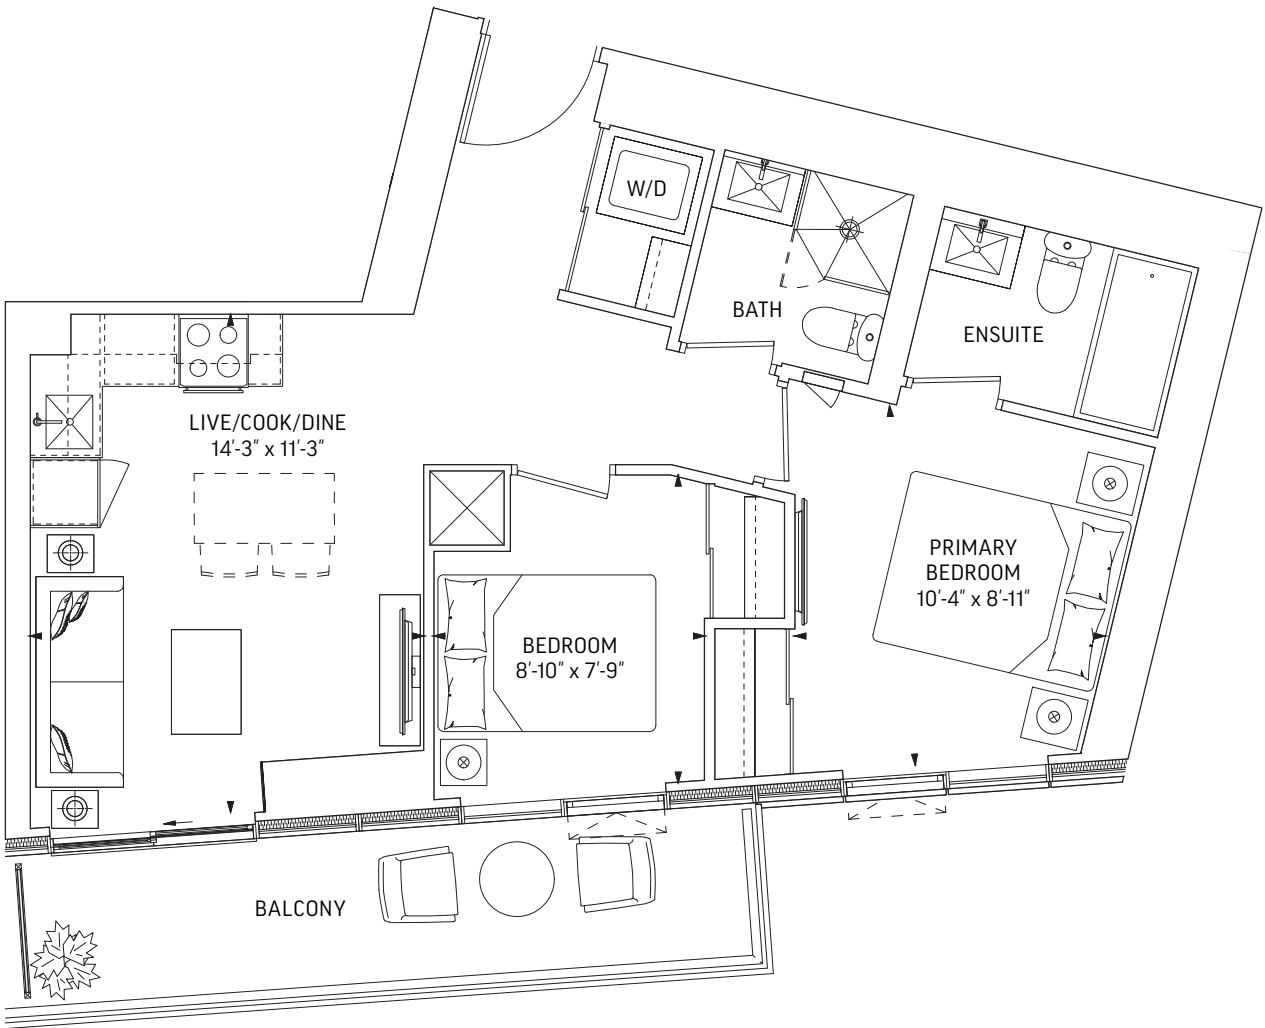

Q618 • 2 BEDROOM

618 SQ.FT. OUTDOOR 91 SQ.FT.
TOTAL 709 SQ.FT.