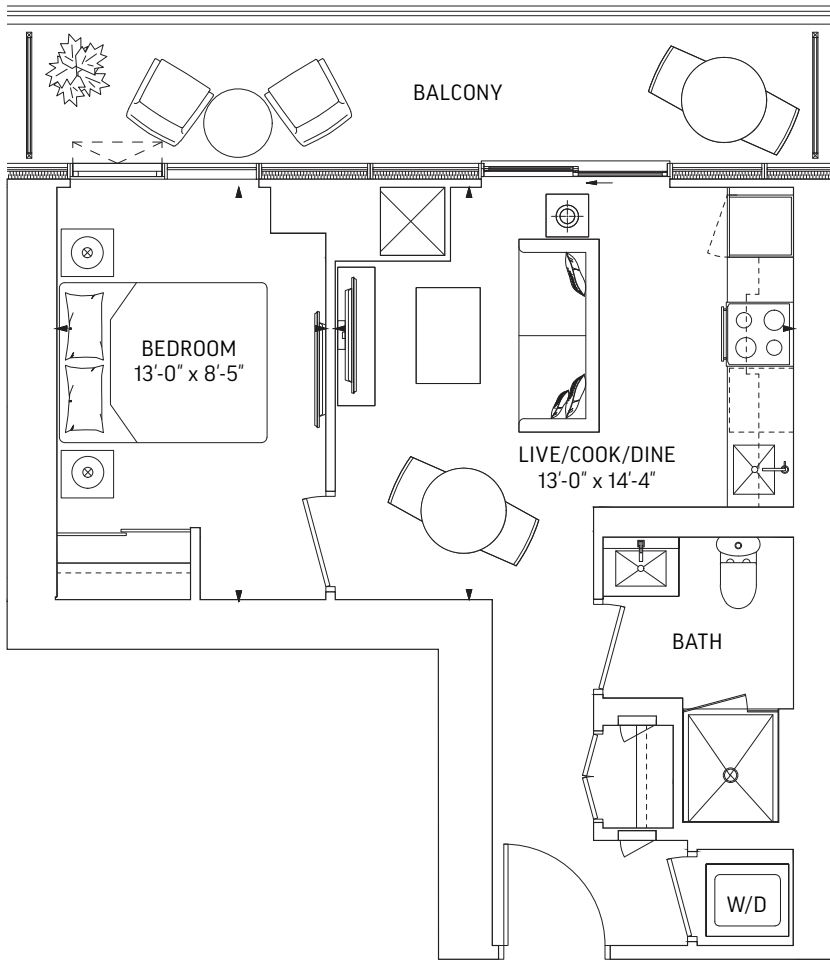

LEVEL 7-59 ODD LEVELS
OUTDOOR 107 SQ.FT.

All plans, dimensions and specifications are subject to change without notice. Actual useable floor space may vary from the stated floor area. Column locations, window locations and sizes may vary and are subject to change without notice. Renderings are artist's concept only. E. & O.E.