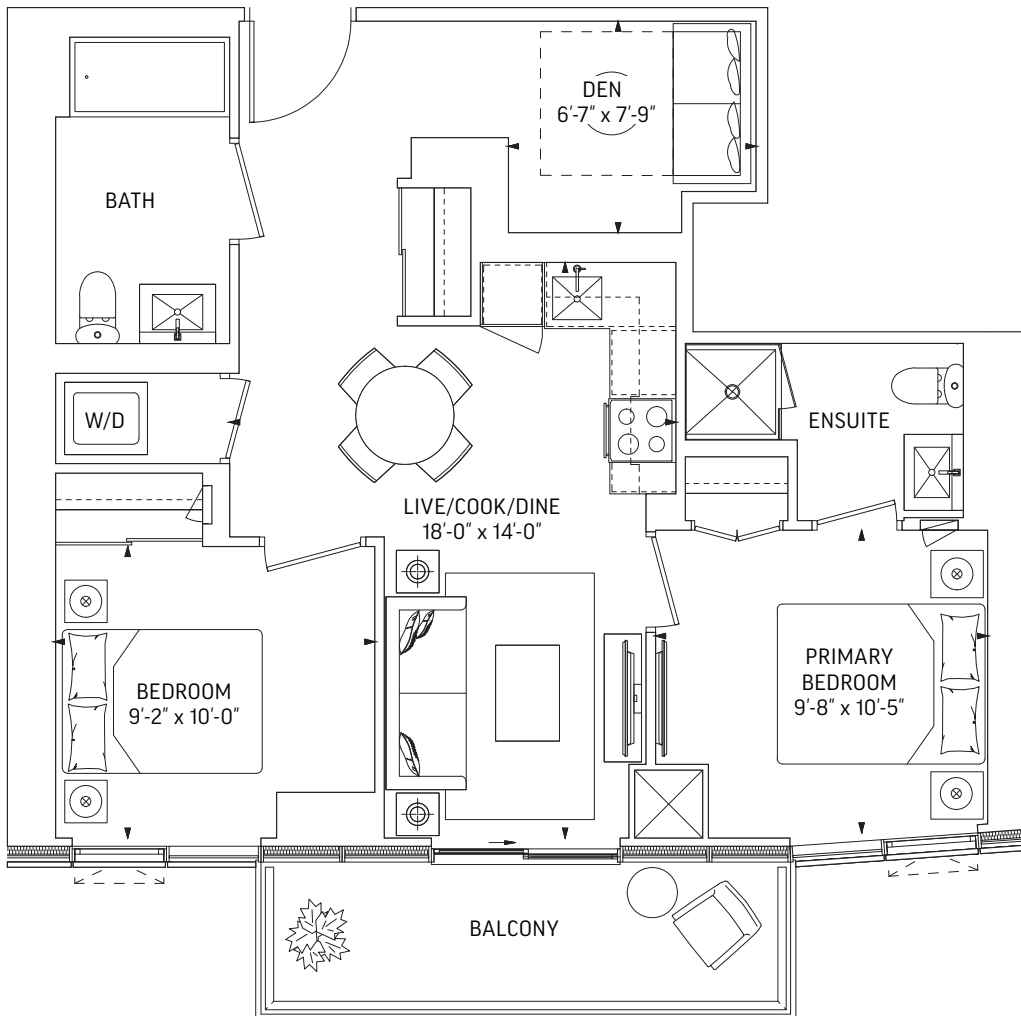

Q736 • 2 BEDROOM + DEN

736 SQ.FT. OUTDOOR 94 SQ.FT.
TOTAL 830 SQ.FT.

LEVEL 32-59 EVEN LEVELS
OUTDOOR 69 SQ.FT.