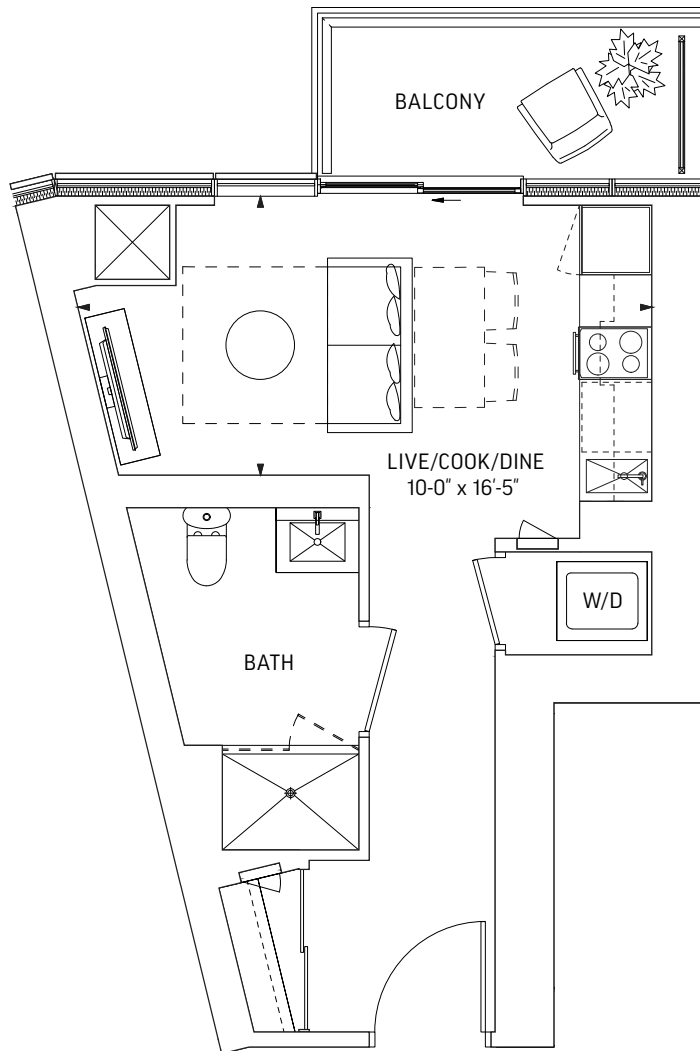

# Q361 • STUDIO

361 SQ.FT. OUTDOOR 66 SQ.FT.  
**TOTAL 427 SQ.FT.**

**LEVEL 17-59 ODD LEVELS**  
 OUTDOOR 44 SQ.FT.

**LEVEL 17-59 EVEN LEVELS**  
 OUTDOOR 66 SQ.FT.

LEVEL 17-29, 31

LEVEL 30

LEVEL 32-59

# Q361-B • STUDIO

361 SQ.FT. OUTDOOR 66 SQ.FT.  
TOTAL 427 SQ.FT.

**LEVEL 7-16 EVEN LEVELS**  
OUTDOOR 66 SQ.FT.

**LEVEL 7-16 ODD LEVELS**  
OUTDOOR 44 SQ.FT.

LEVEL 7-16