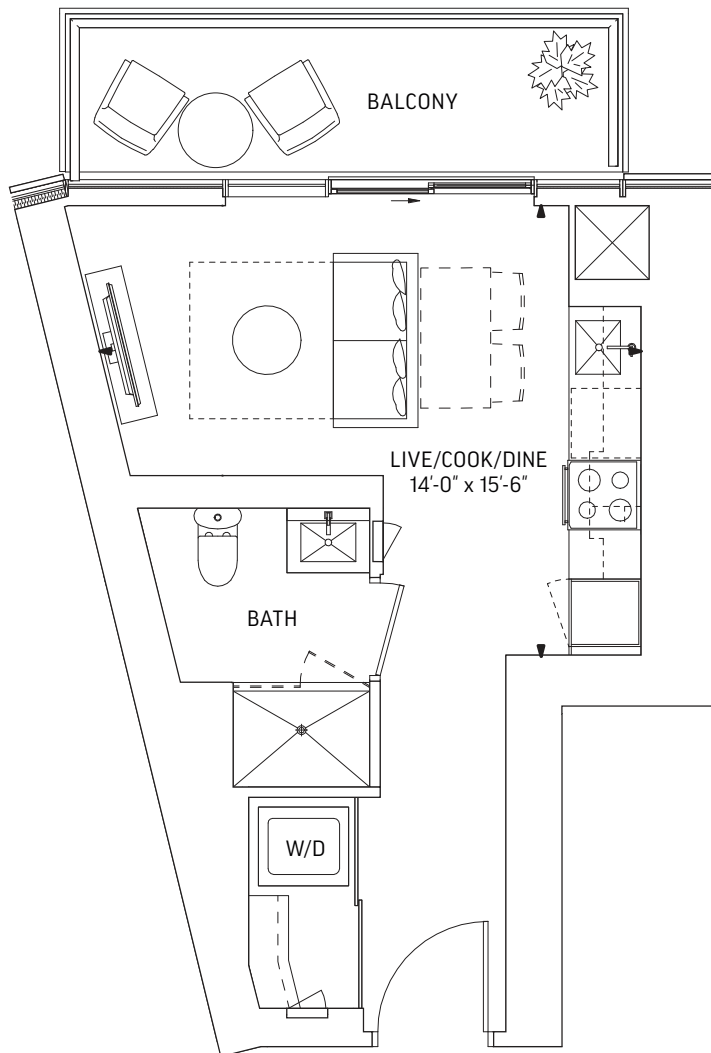

# Q361 • STUDIO

361 SQ.FT. OUTDOOR 66 SQ.FT.  
**TOTAL 427 SQ.FT.**

**LEVEL 17-59 ODD LEVELS**  
 OUTDOOR 44 SQ.FT.

**LEVEL 17-59 EVEN LEVELS**  
 OUTDOOR 66 SQ.FT.

LEVEL 17-29, 31

LEVEL 30

LEVEL 32-59

# Q361-B • STUDIO

361 SQ.FT. OUTDOOR 66 SQ.FT.  
TOTAL 427 SQ.FT.

**LEVEL 7-16 EVEN LEVELS**  
OUTDOOR 66 SQ.FT.

**LEVEL 7-16 ODD LEVELS**  
OUTDOOR 44 SQ.FT.

LEVEL 7-16