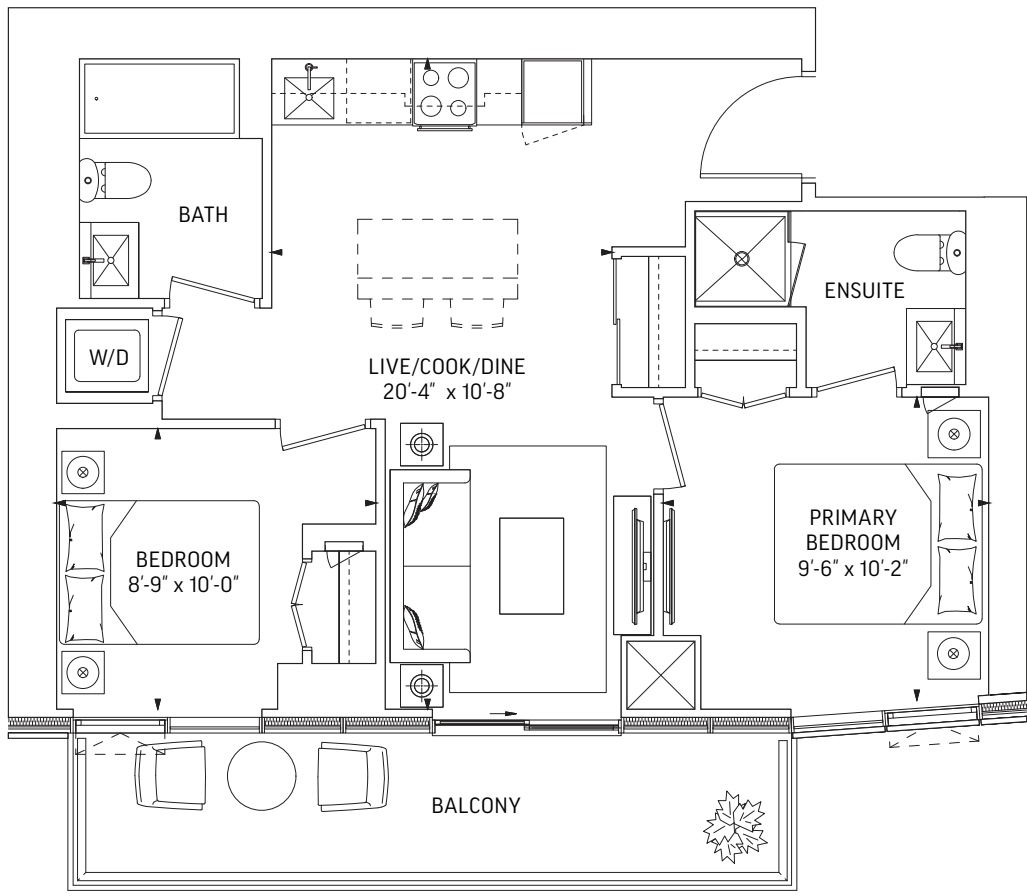

Q668 • 2 BEDROOM

668 SQ.FT. OUTDOOR 95 SQ.FT.
TOTAL 763 SQ.FT.

LEVEL 7-31 ODD LEVELS
OUTDOOR 94 SQ.FT.