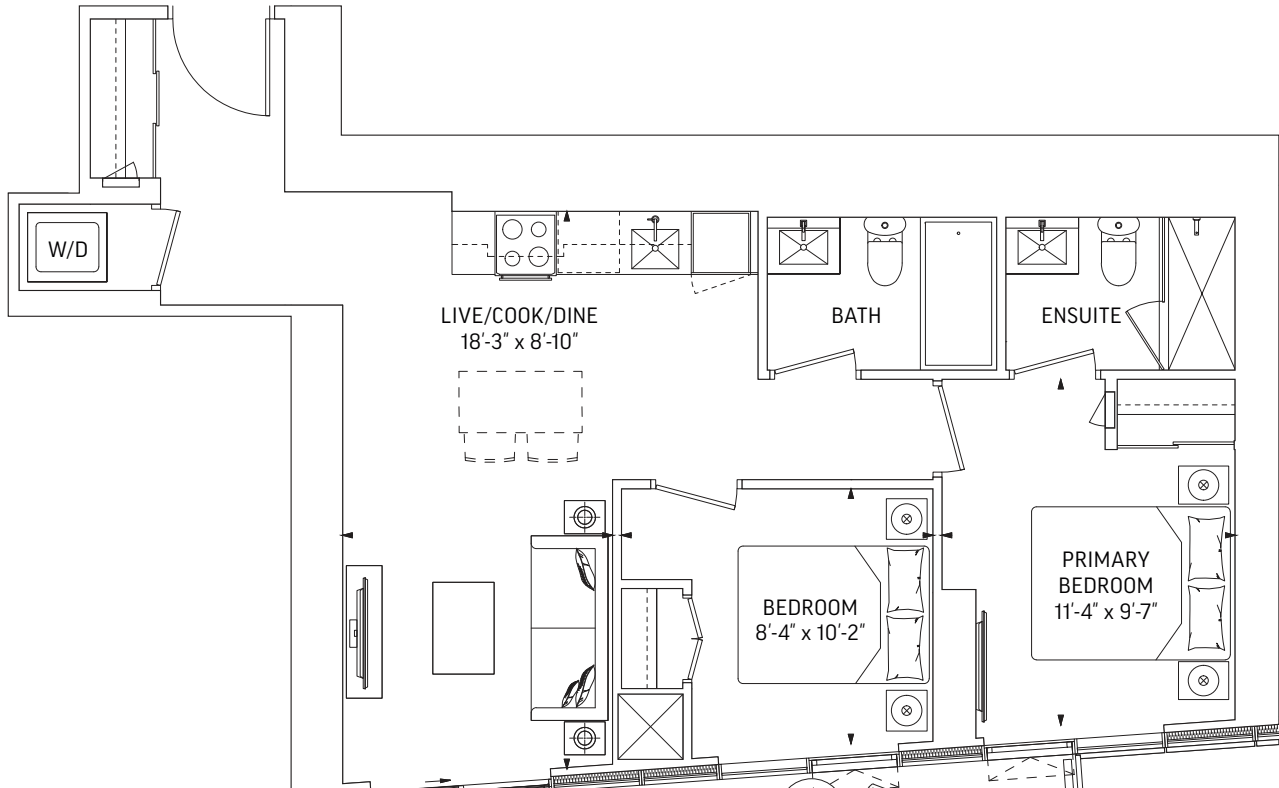

Q737 • 2 BEDROOM

737 SQ.FT. OUTDOOR 123 SQ.FT.
TOTAL 860 SQ.FT.

LEVEL 32-59 ODD LEVELS
OUTDOOR 97 SQ.FT.