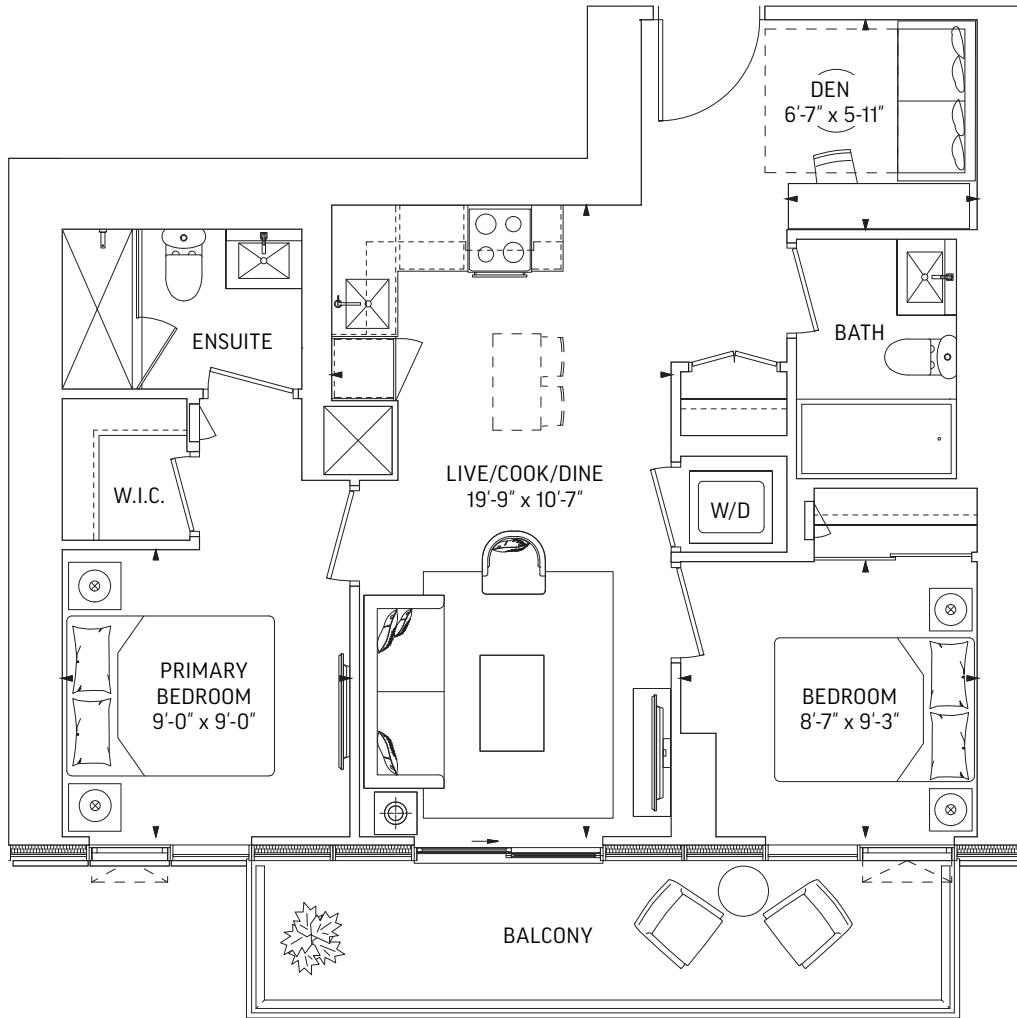

Q733 • 2 BEDROOM + DEN

733 SQ.FT. OUTDOOR 98 SQ.FT.
TOTAL 831 SQ.FT.

LEVEL 32-59 EVEN LEVELS
OUTDOOR 92 SQ.FT.