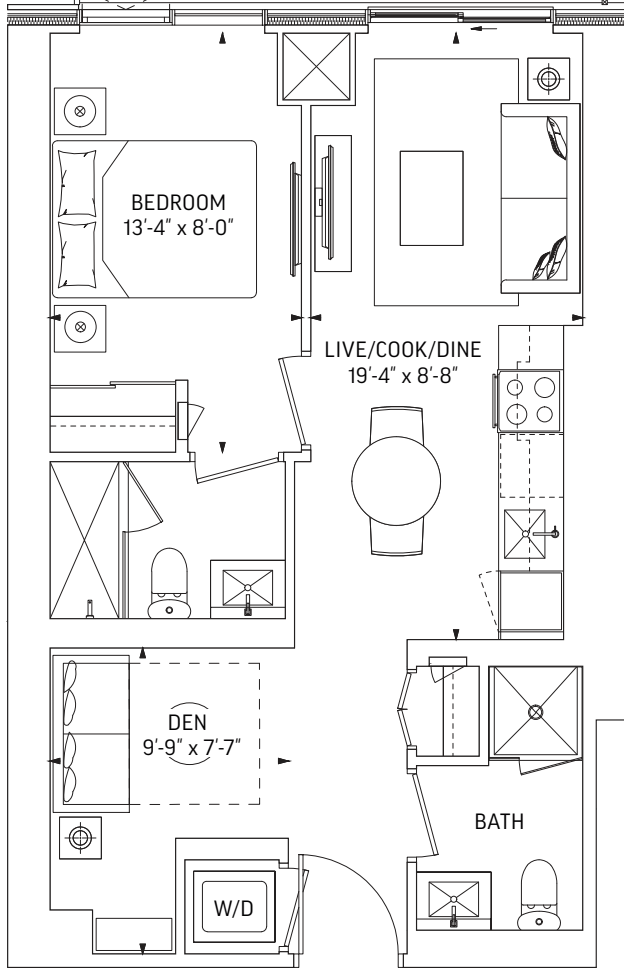

# Q559 • 1 BEDROOM + DEN

559 SQ.FT. OUTDOOR 71 SQ.FT.  
TOTAL 630 SQ.FT.

LEVEL 32-59 ODD LEVELS  
OUTDOOR 45 SQ.FT.

LEVEL 32-59 EVEN LEVELS  
OUTDOOR 71 SQ.FT.

LEVEL 32-59