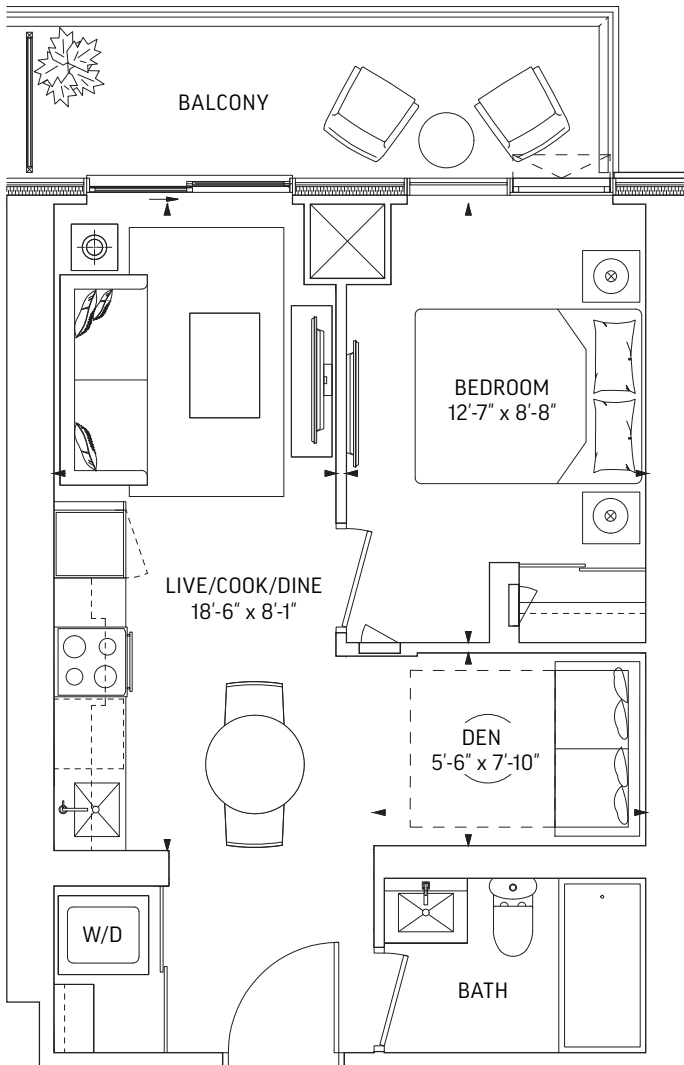

LEVEL 7-31 ODD LEVELS
OUTDOOR 71 SQ.FT.