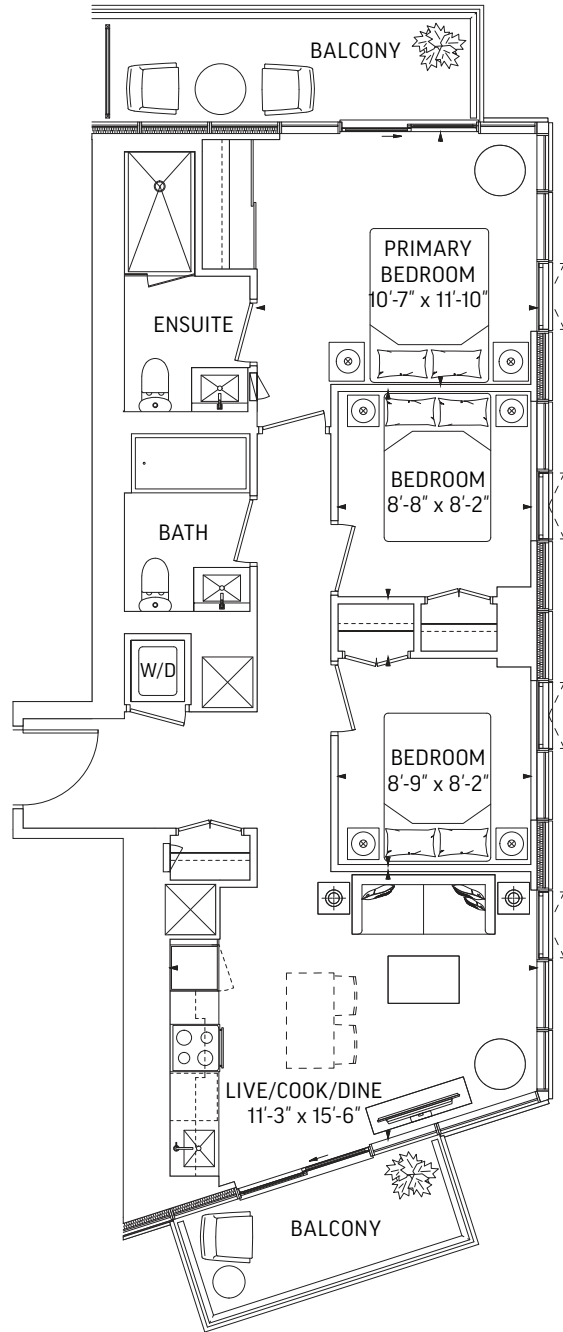

Q825 • 3 BEDROOM

825 SQ.FT. OUTDOOR 67 SQ.FT. + 48 SQ.FT.
TOTAL 940 SQ.FT.