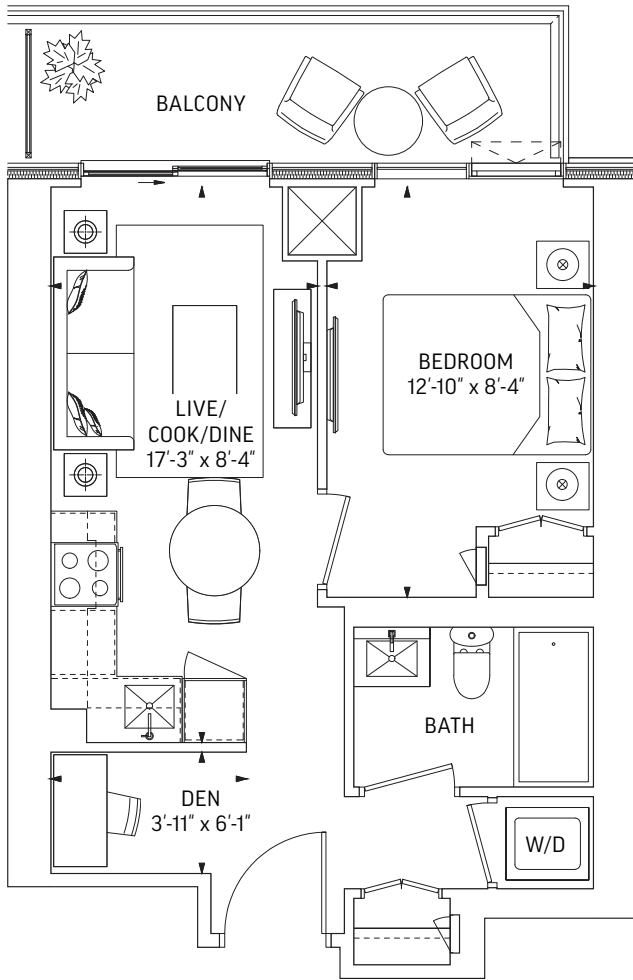

LEVEL 7-59 ODD LEVELS
OUTDOOR 71 SQ.FT.