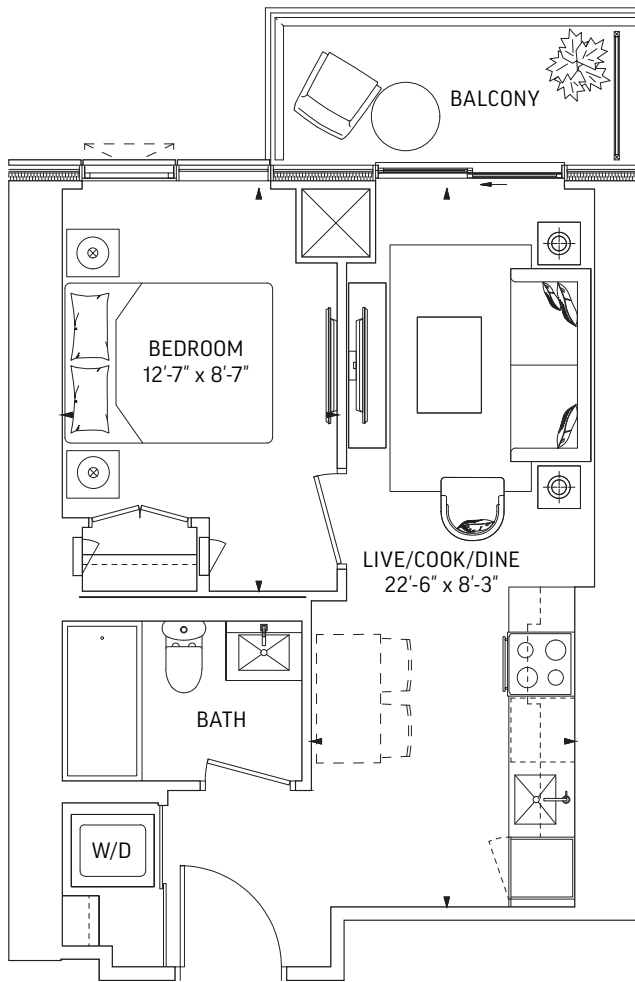

LEVEL 7-59 ODD LEVELS
OUTDOOR 45 SQ.FT.