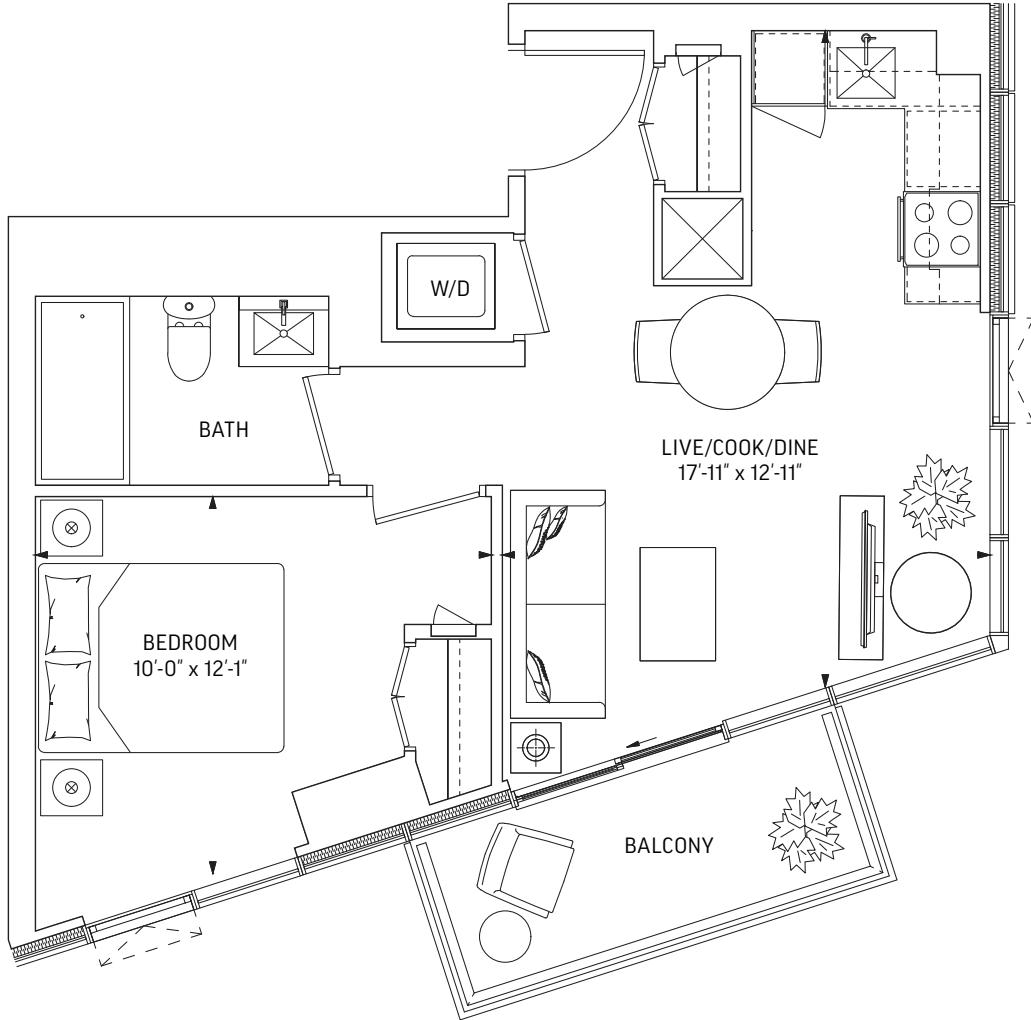

Q478 • 1 BEDROOM

478 SQ.FT. OUTDOOR 48 SQ.FT.
TOTAL 526 SQ.FT.