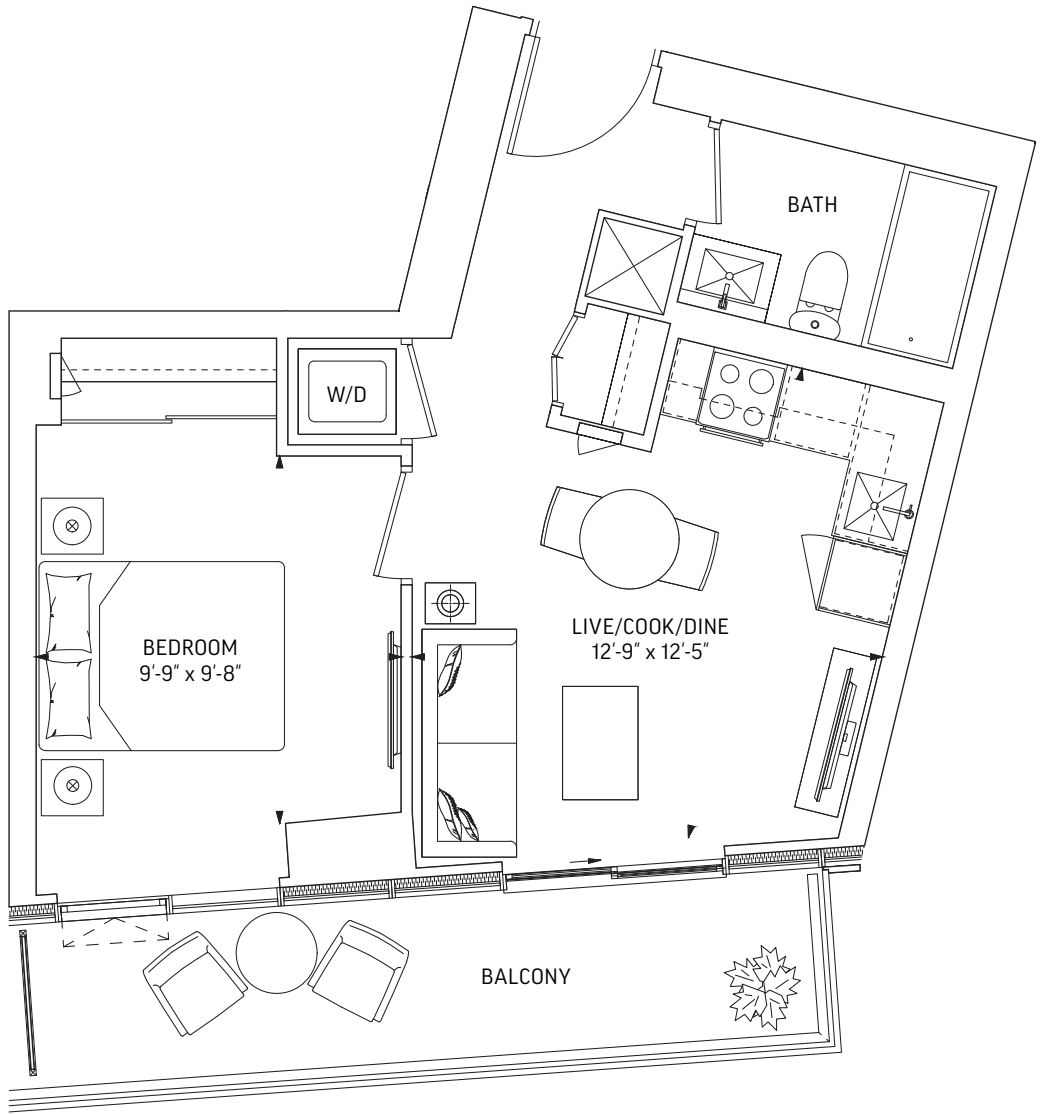

Q460 • 1 BEDROOM

460 SQ.FT. OUTDOOR 91 SQ.FT.
TOTAL 551 SQ.FT.