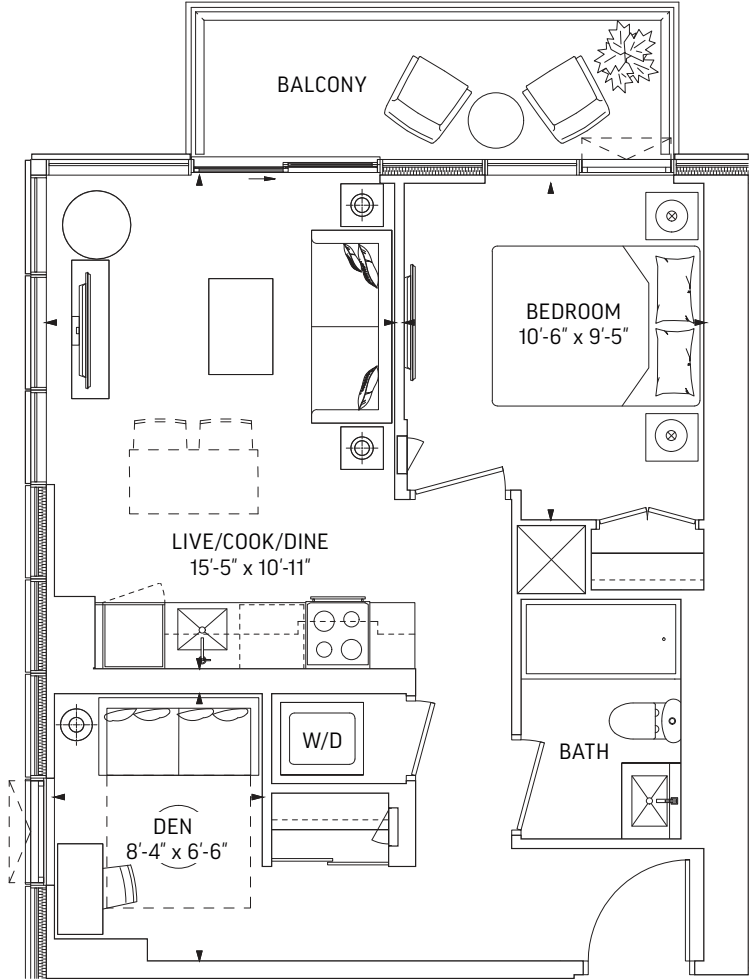

# Q532 • 1 BEDROOM + DEN

532 SQ.FT. OUTDOOR 71 SQ.FT.  
TOTAL 603 SQ.FT.

**LEVEL 32-59 ODD LEVELS**  
OUTDOOR 71 SQ.FT.

**LEVEL 32-59 EVEN LEVELS**  
OUTDOOR 45 SQ.FT.

LEVEL 32-59

# Q558 • 1 BEDROOM + DEN

558 SQ.FT. OUTDOOR 72 SQ.FT.  
**TOTAL 630 SQ.FT.**

**LEVEL 7-59 EVEN LEVELS**  
 OUTDOOR 72 SQ.FT.

**LEVEL 7-59 ODD LEVELS**  
 OUTDOOR 62 SQ.FT.

LEVEL 7-25

LEVEL 26-29, 31

LEVEL 30