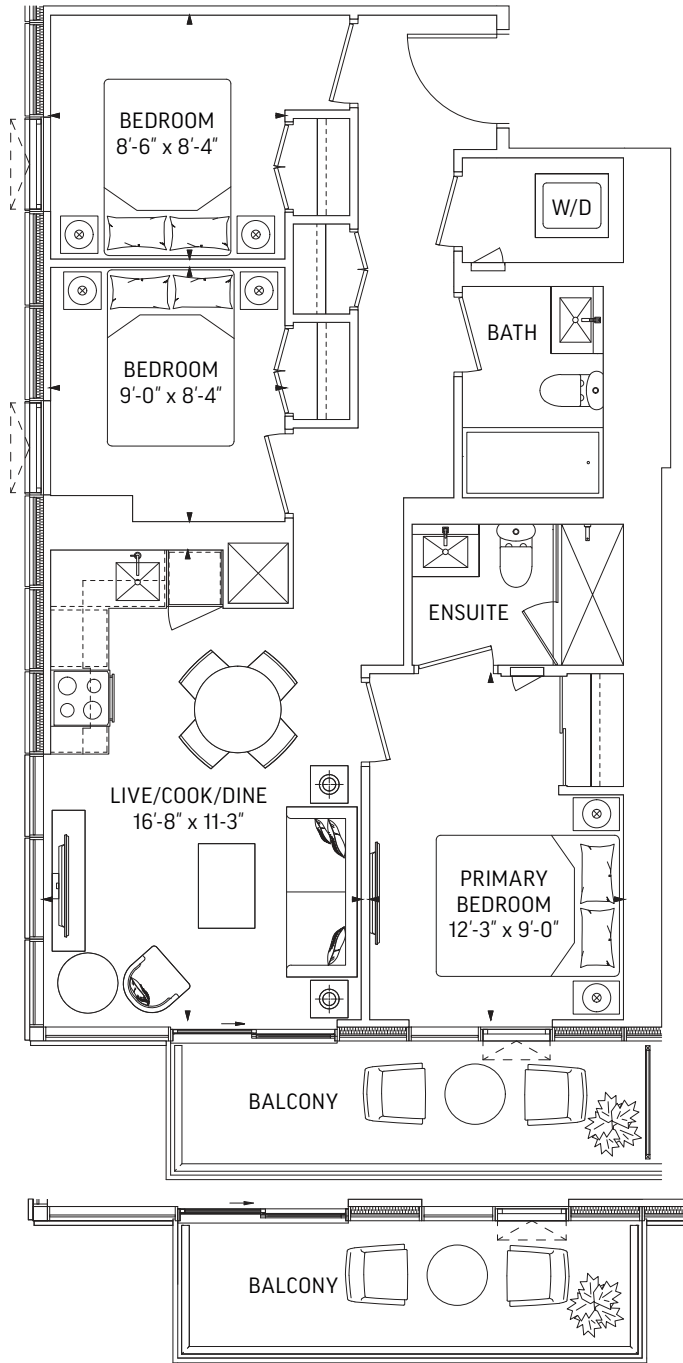

Q788 • 3 BEDROOM

788 SQ.FT. OUTDOOR 72 SQ.FT.
TOTAL 860 SQ.FT.

LEVEL 7-59 ODD LEVELS
OUTDOOR 72 SQ.FT.

LEVEL 7-59 EVEN LEVELS
OUTDOOR 67 SQ.FT.

All plans, dimensions and specifications are subject to change without notice. Actual useable floor space may vary from the stated floor area. Column locations, window locations and sizes may vary and are subject to change without notice. Renderings are artist's concept only. E. & O.E.