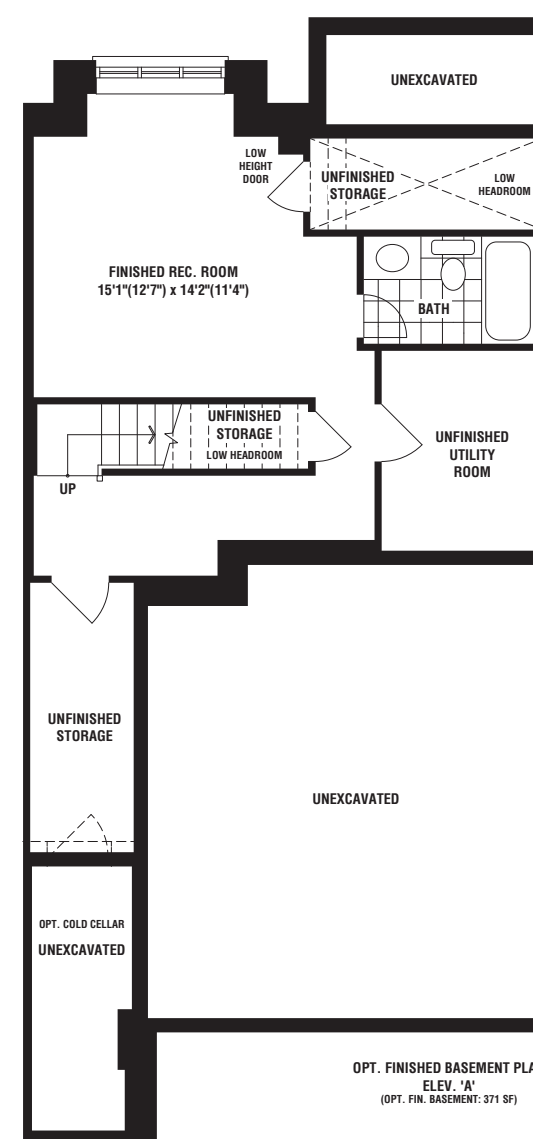

THE CELESTIAL

ELEV. A • 2357 SQ. FT.

25' TERRACE
TOWNHOMES