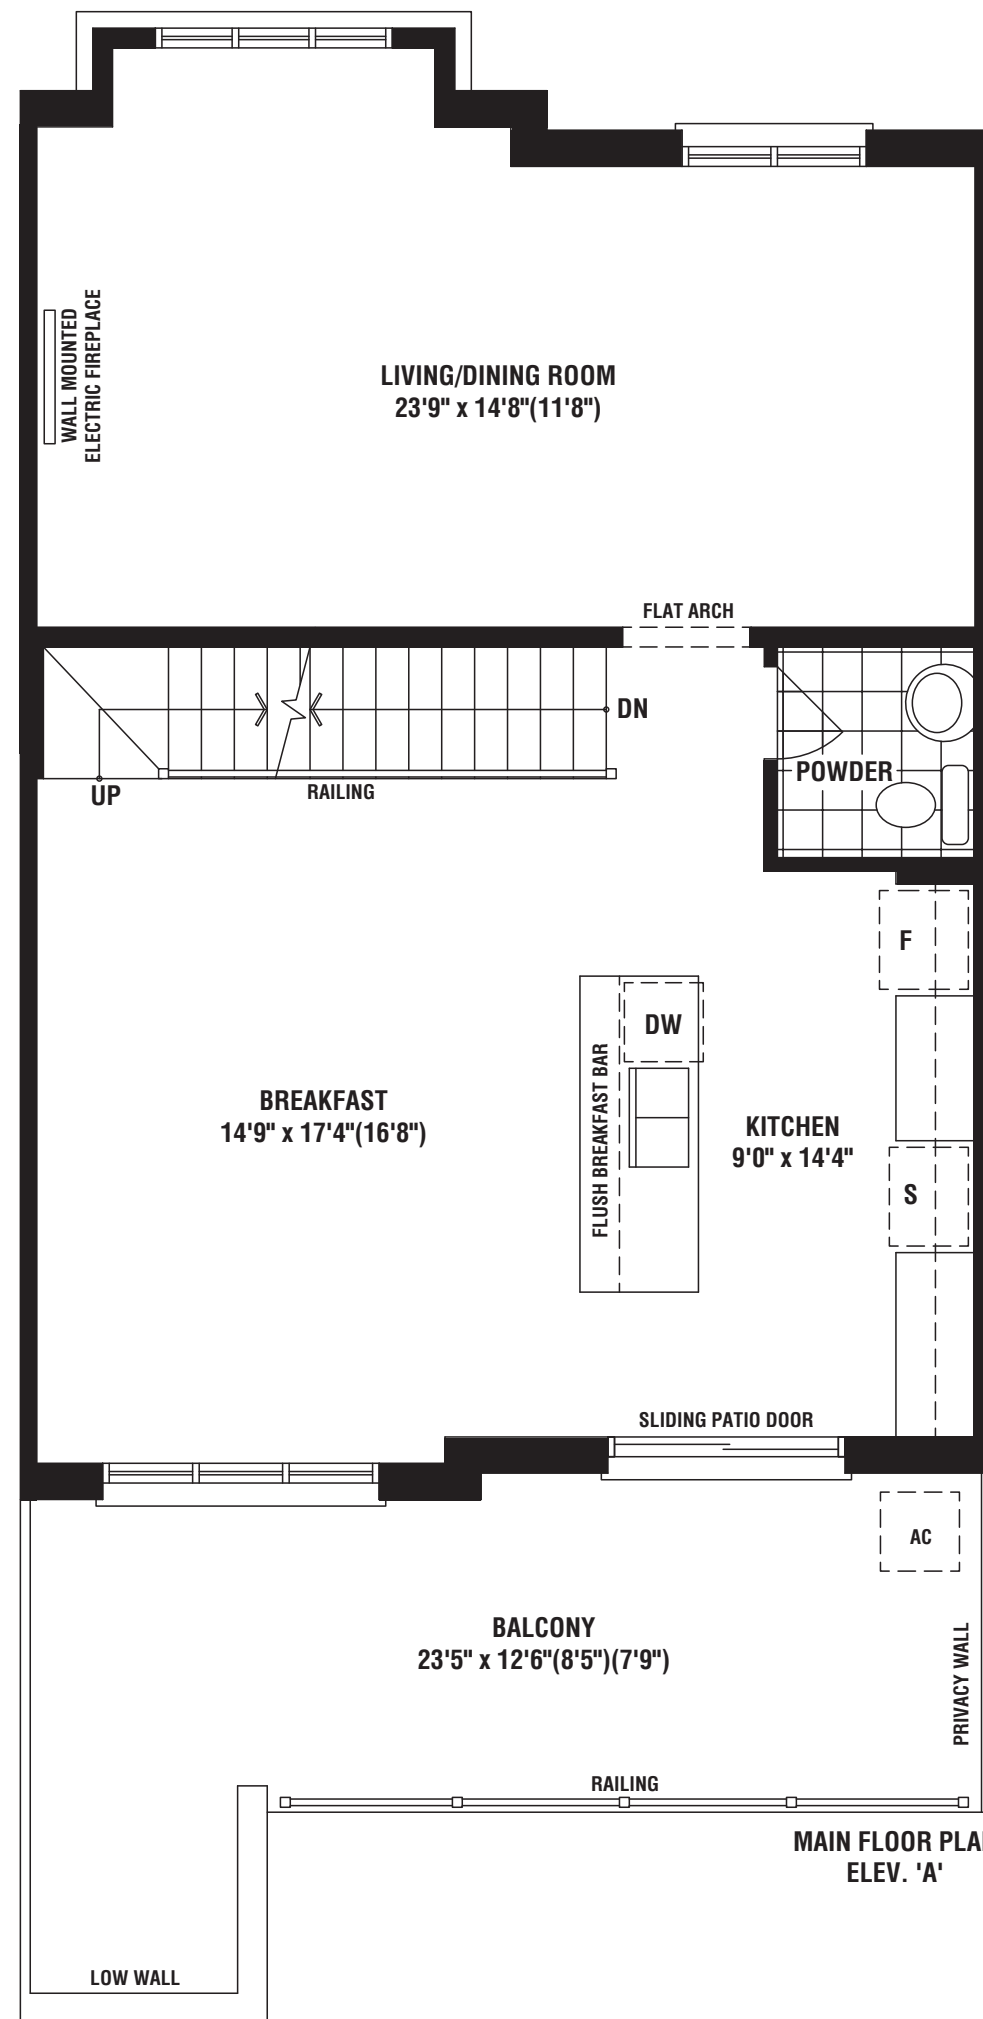

THE CELESTIAL

ELEV. A • 2357 SQ. FT.

25' TERRACE
TOWNHOMES