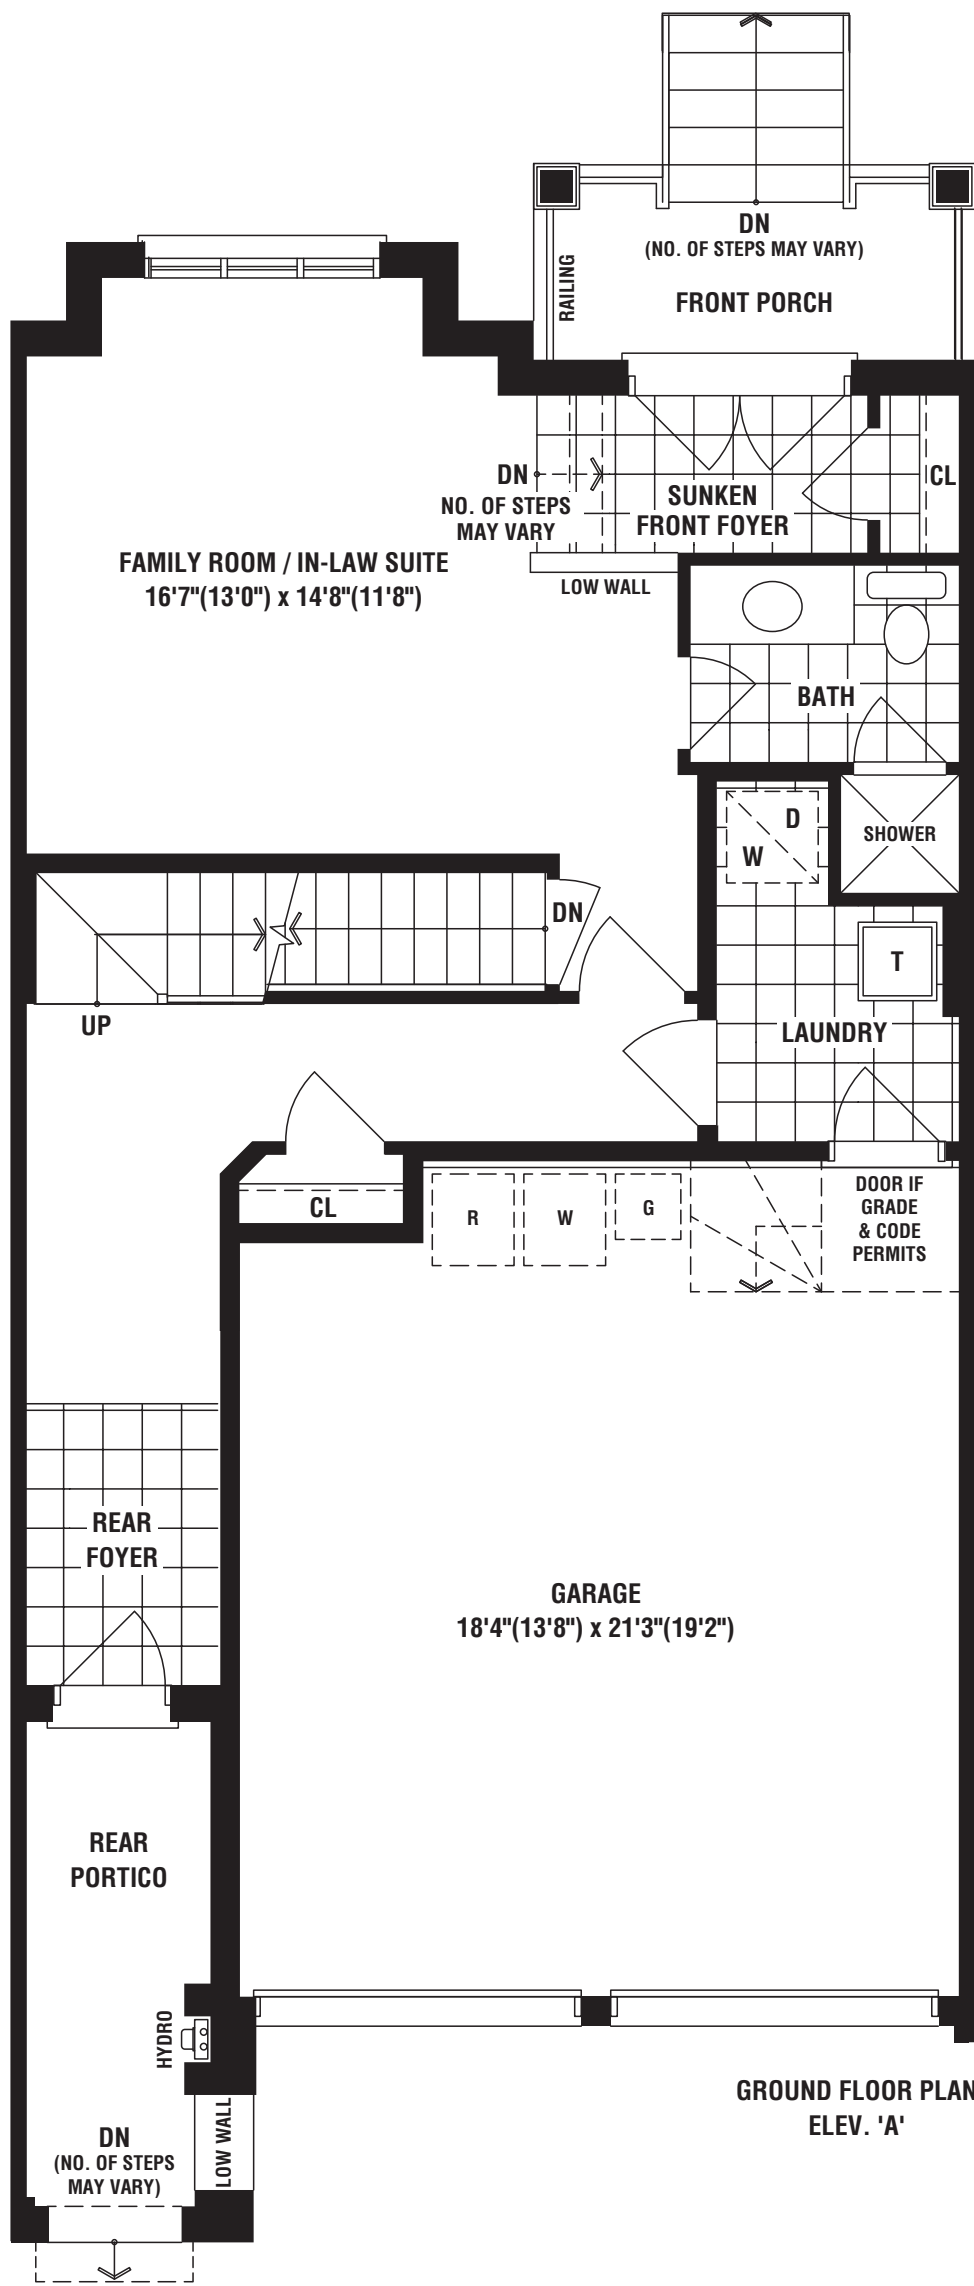

THE CELESTIAL

ELEV. A • 2357 SQ. FT.

25' TERRACE
TOWNHOMES