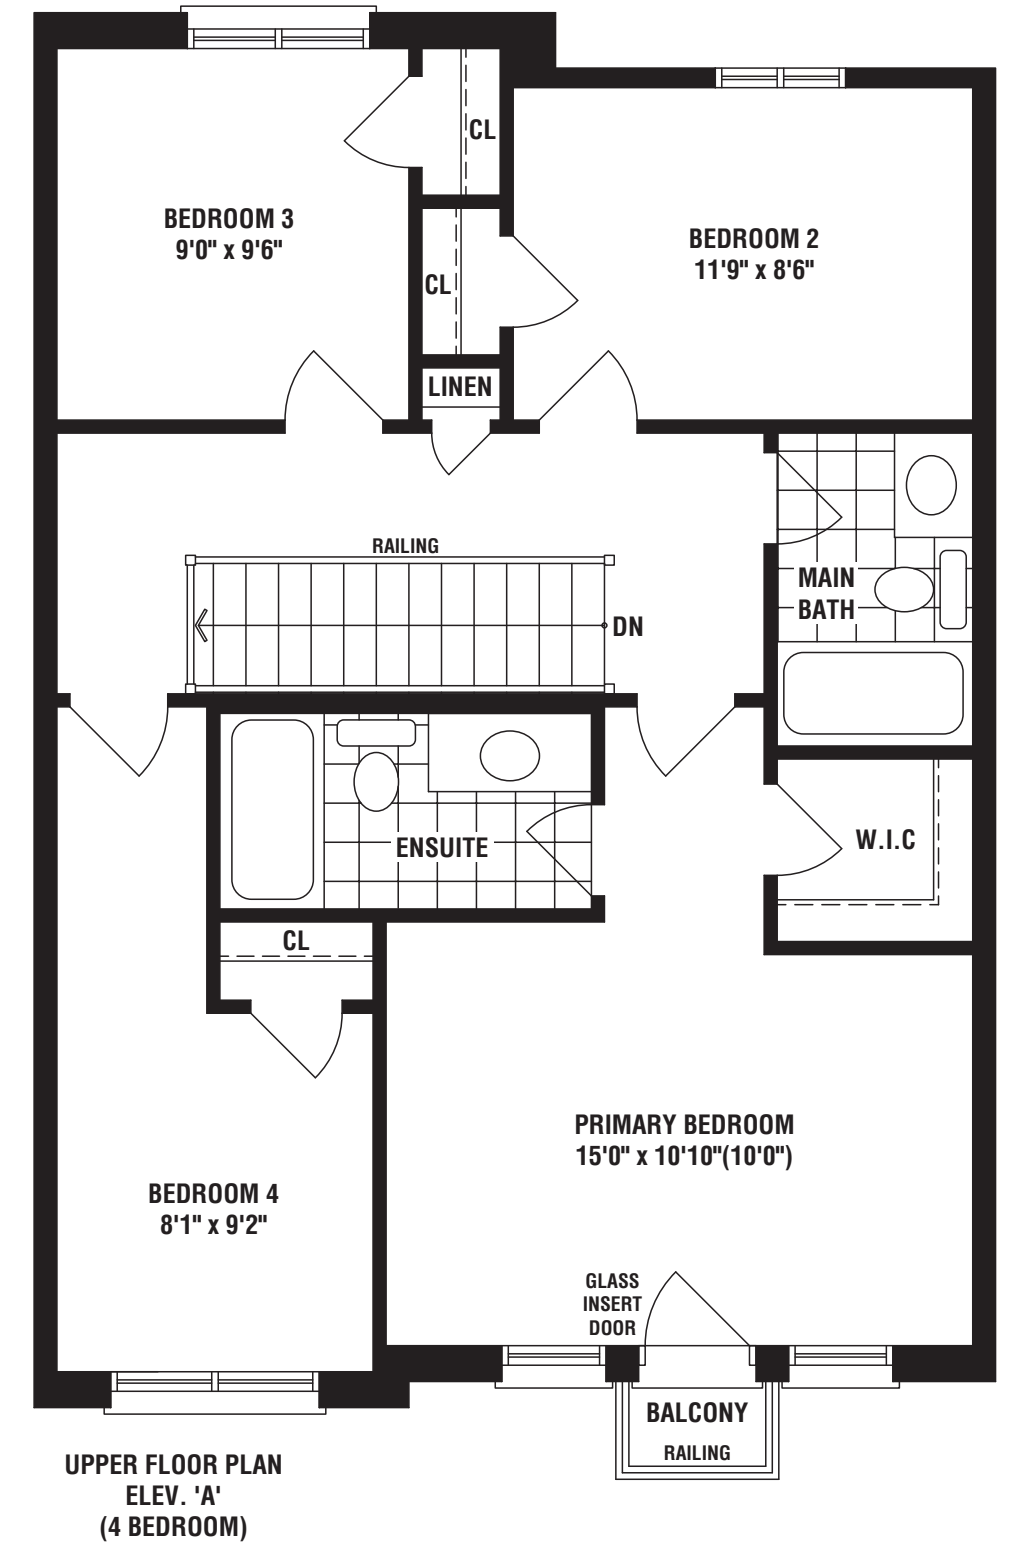

THE CELESTIAL

ELEV. A • 2357 SQ. FT.

25' TERRACE
TOWNHOMES