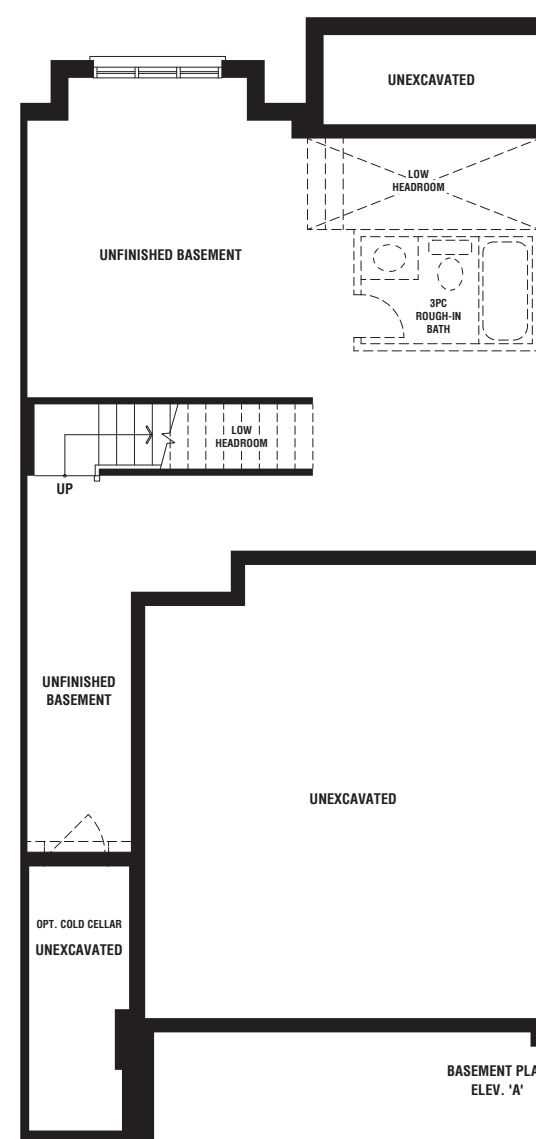

THE CELESTIAL

ELEV A • 2357 SQ. FT.

OVER 65 YEARS OF EXCELLENCE

FIELDGATEHOMES.COM

# THE CELESTIAL

ELEV. A • 2357 SQ. FT.

25' TERRACE  
TOWNHOMES

THE  
**CRESCENTS**  
AN ENCLAVE COMMUNITY

25' TERRACE  
TOWNHOMES

ELEV. A - REAR

THE HEMISPHERE

ELEV A • 2457 SQ. FT.