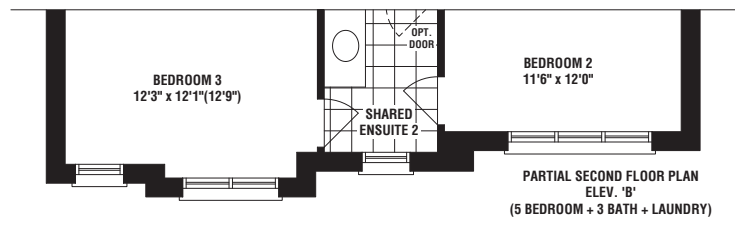

ELEV. B

THE BLUESKY

ELEV B • 2977 SQ. FT.

OVER 65 YEARS OF EXCELLENCE

FIELDGATEHOMES.COM

ELEV. A

THE BLUESKY

ELEV A • 2988 SQ. FT.

OVER 65 YEARS OF EXCELLENCE

FIELDGATEHOMES.COM

38'

THE WESTGARDEN

ELEV B • 3084 SQ. FT.

OVER 65 YEARS OF EXCELLENCE

FIELDGATEHOMES.COM

ELEV. B