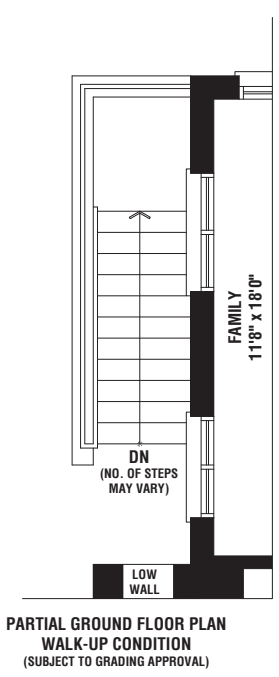

OVER 65 YEARS OF EXCELLENCE

FIELDGATEHOMES.COM

38'

THE SPRINGFIELD

ELEV A • 2472 SQ. FT.

OVER 65 YEARS OF EXCELLENCE

FIELDGATEHOMES.COM

ELEV. A

THE SPRINGFIELD

ELEV. A • 2472 SQ. FT.

38'

ELEV. B

THE GREENSIDE

ELEV B • 2930 SQ. FT.

OVER 65 YEARS OF EXCELLENCE

FIELDGATEHOMES.COM

ELEV. A

THE GREENSIDE

ELEV A • 2928 SQ. FT.

OVER 65 YEARS OF EXCELLENCE

FIELDGATEHOMES.COM

THE GREENSIDE

ELEV. A • 2928 SQ. FT. | ELEV. B • 2930 SQ. FT.

38'