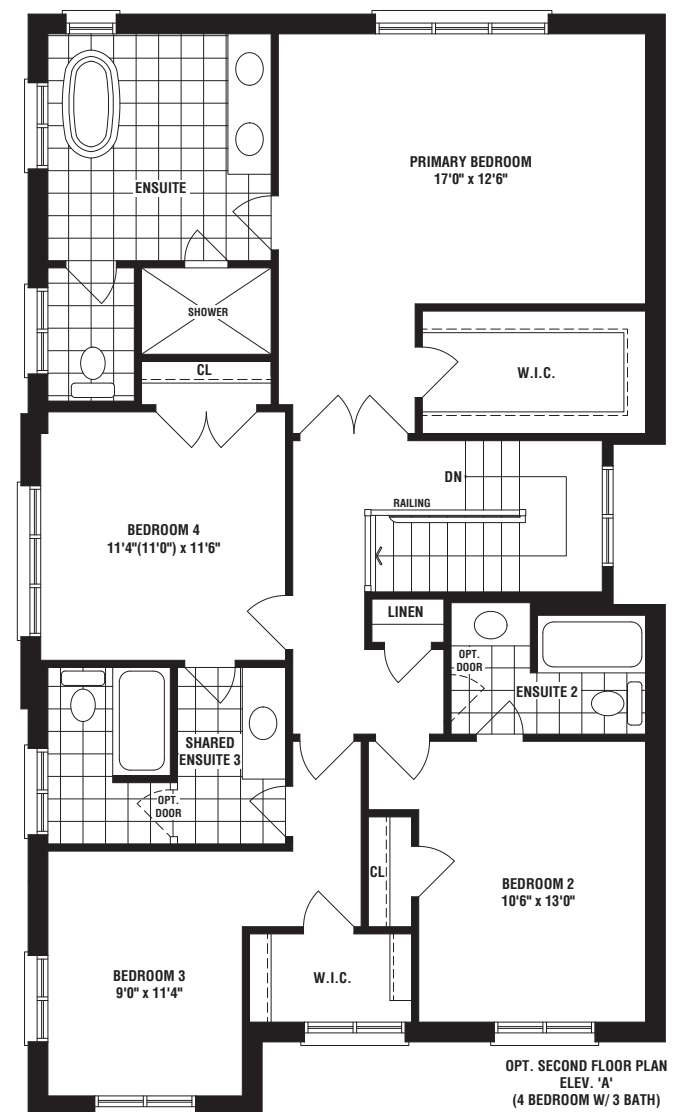

OVER 65 YEARS OF EXCELLENCE

FIELDGATEHOMES.COM

38'

THE SPRINGFIELD

ELEV A • 2472 SQ. FT.

OVER 65 YEARS OF EXCELLENCE

FIELDGATEHOMES.COM

ELEV. A

THE SPRINGFIELD

ELEV. A • 2472 SQ. FT.

38'

ELEV. B

THE GREENSIDE

ELEV B • 2930 SQ. FT.

OVER 65 YEARS OF EXCELLENCE

FIELDGATEHOMES.COM

ELEV. A

THE GREENSIDE

ELEV A • 2928 SQ. FT.

OVER 65 YEARS OF EXCELLENCE

FIELDGATEHOMES.COM

THE GREENSIDE

ELEV. A • 2928 SQ. FT. | ELEV. B • 2930 SQ. FT.

38'