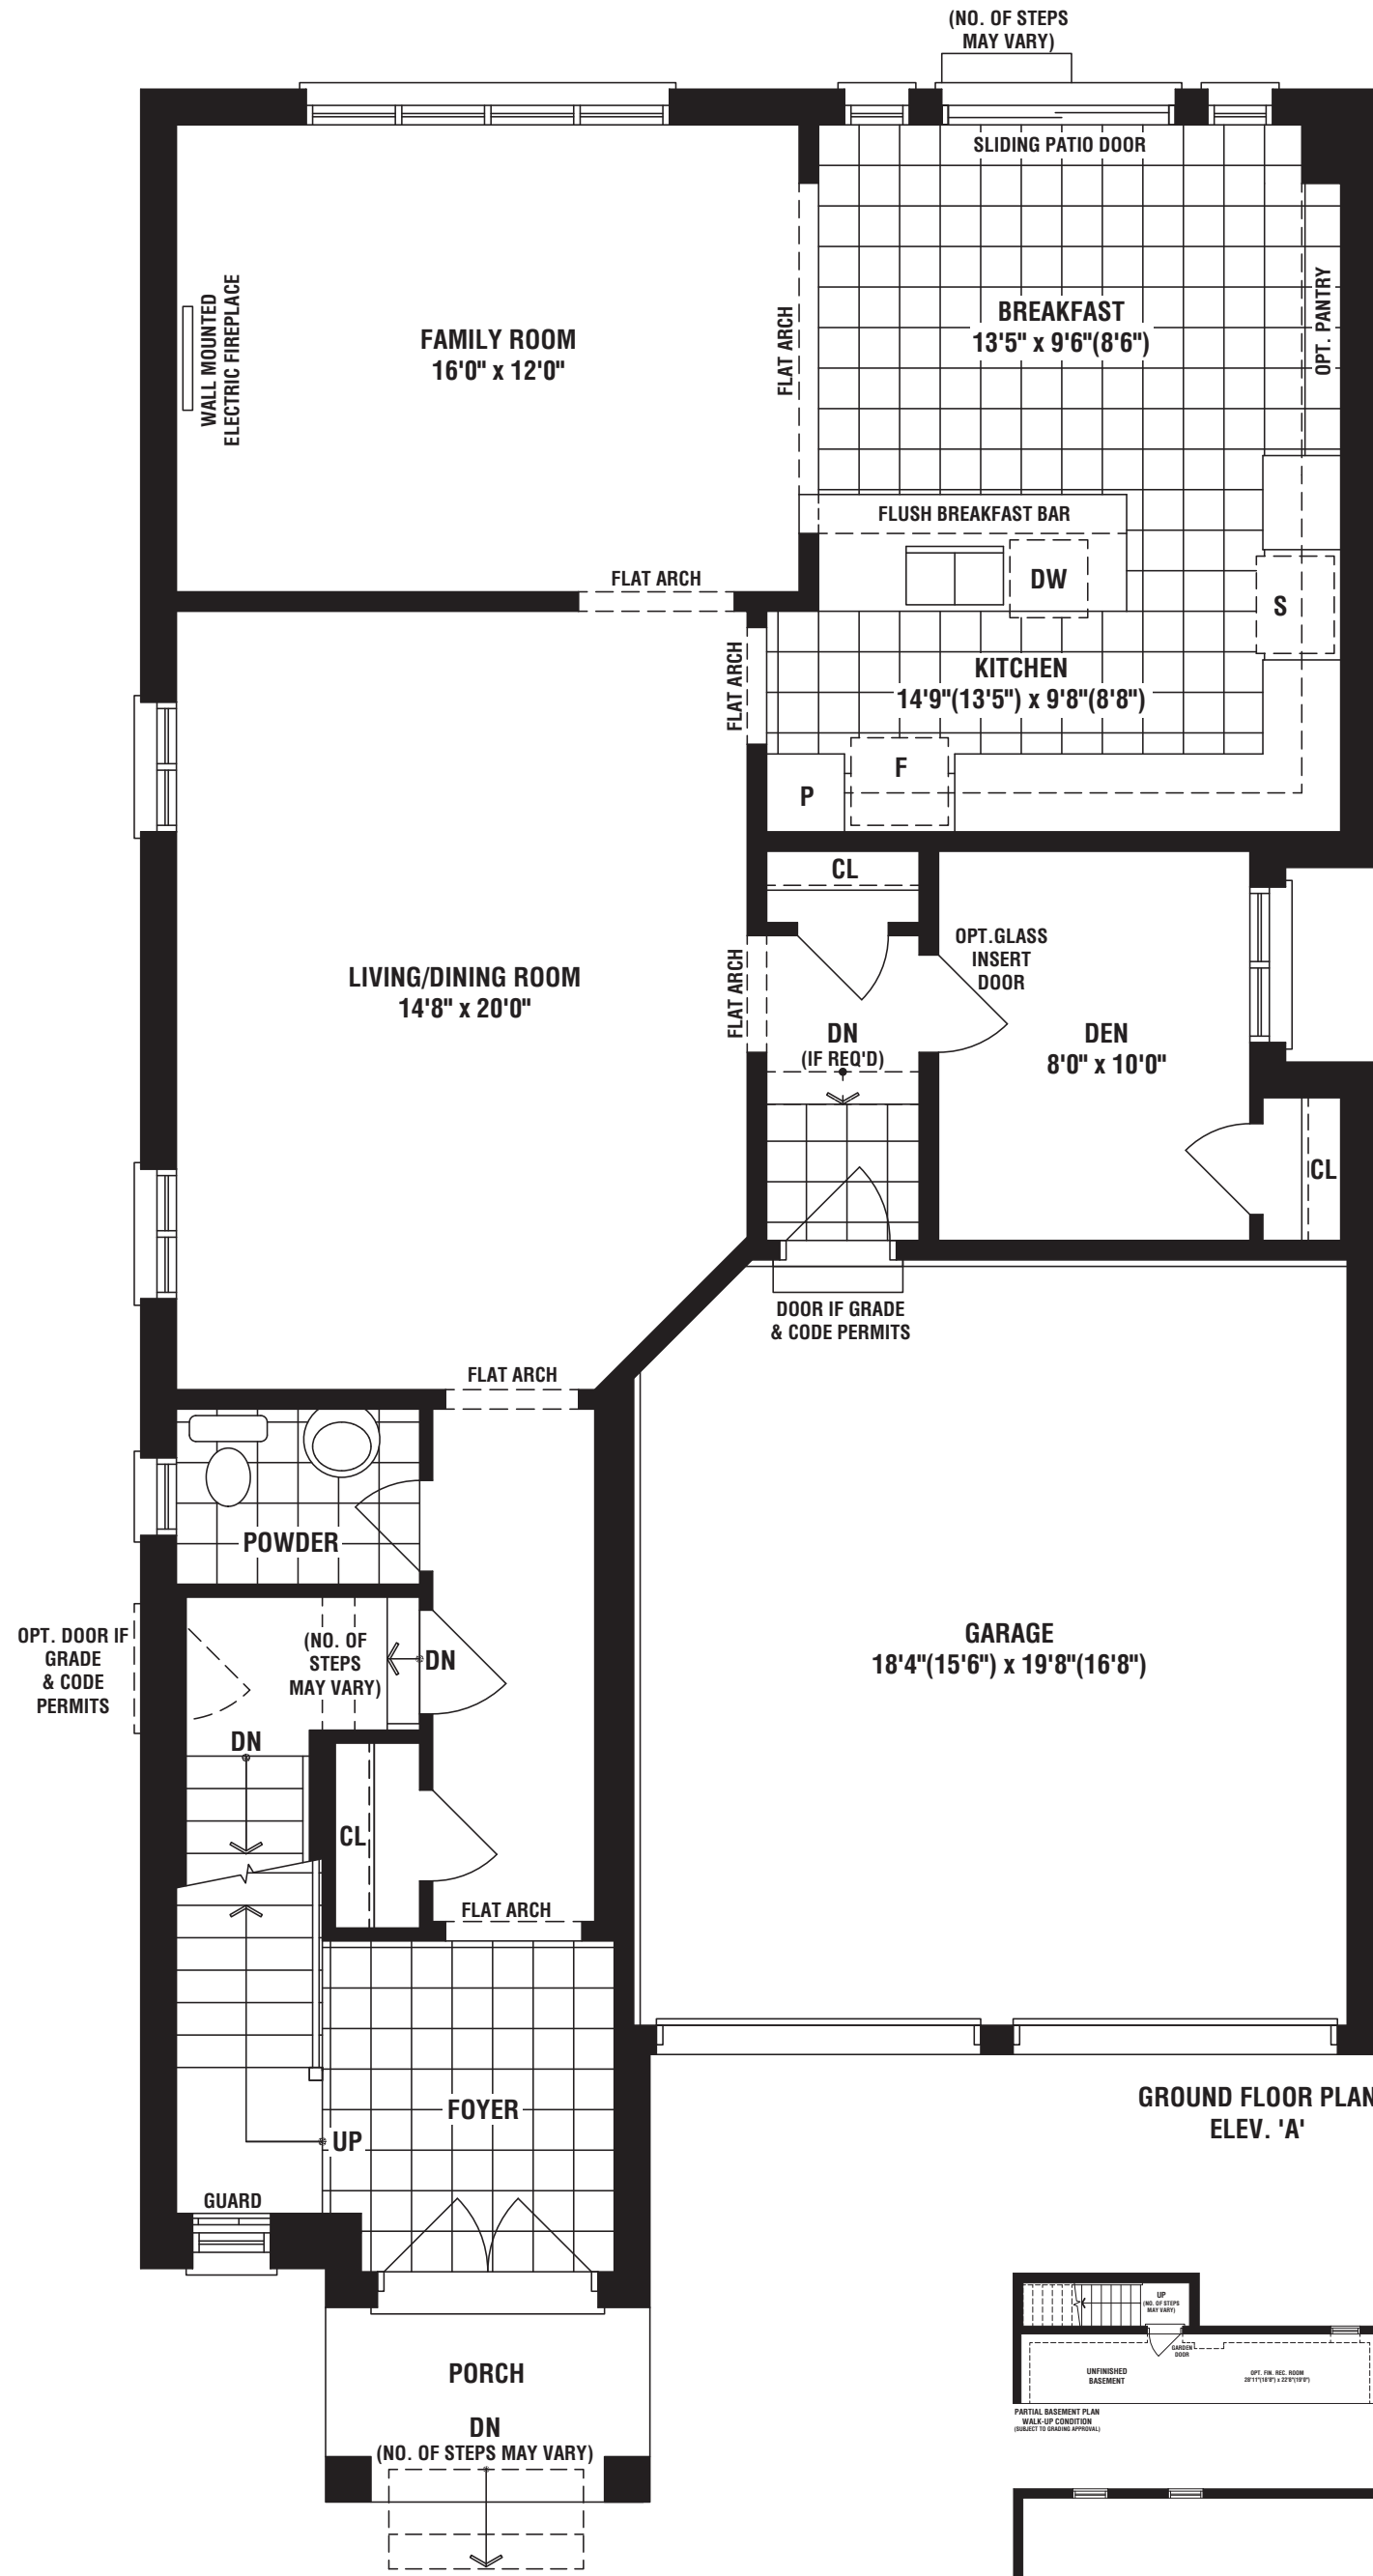

THE SPRINGFIELD

ELEV. A • 2472 SQ. FT.

38'

ELEV. B

THE GREENSIDE

ELEV B • 2930 SQ. FT.

OVER 65 YEARS OF EXCELLENCE

FIELDGATEHOMES.COM

ELEV. A

THE GREENSIDE

ELEV A • 2928 SQ. FT.

OVER 65 YEARS OF EXCELLENCE

FIELDGATEHOMES.COM

THE GREENSIDE

ELEV. A • 2928 SQ. FT. | ELEV. B • 2930 SQ. FT.

38'

ELEV. B

THE BLUESKY

ELEV B • 2977 SQ. FT.

OVER 65 YEARS OF EXCELLENCE

FIELDGATEHOMES.COM

ELEV. A

THE BLUESKY

ELEV A • 2988 SQ. FT.

OVER 65 YEARS OF EXCELLENCE

FIELDGATEHOMES.COM

38'

THE WESTGARDEN

ELEV B • 3084 SQ. FT.

OVER 65 YEARS OF EXCELLENCE

FIELDGATEHOMES.COM

ELEV. B