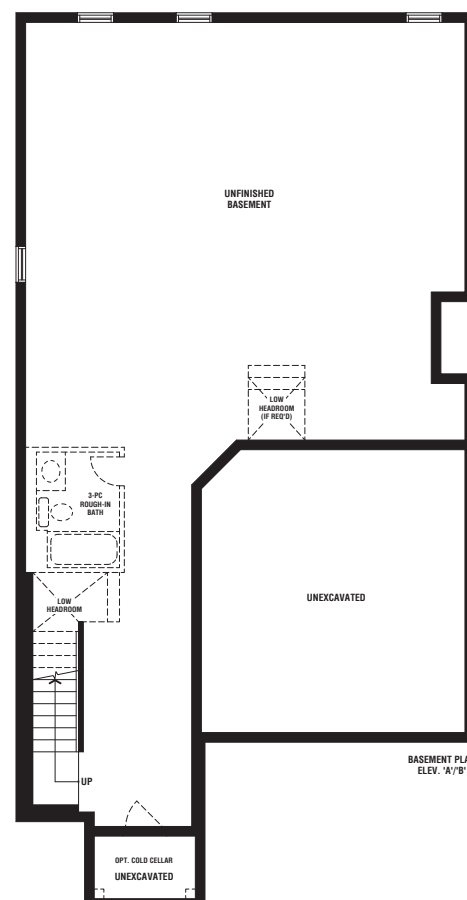

ELEV. A

THE GREENSIDE

ELEV A • 2928 SQ. FT.

OVER 65 YEARS OF EXCELLENCE

FIELDGATEHOMES.COM

THE GREENSIDE

ELEV. A • 2928 SQ. FT. | ELEV. B • 2930 SQ. FT.

38'