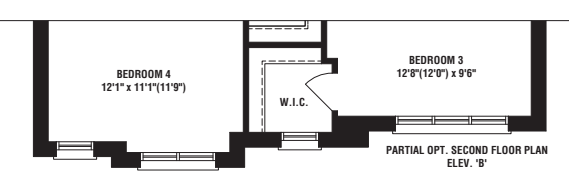

ELEV. A

THE GREENSIDE

ELEV A • 2928 SQ. FT.

OVER 65 YEARS OF EXCELLENCE

FIELDGATEHOMES.COM

THE GREENSIDE

ELEV. A • 2928 SQ. FT. | ELEV. B • 2930 SQ. FT.

38'

ELEV. B

THE BLUESKY

ELEV B • 2977 SQ. FT.

OVER 65 YEARS OF EXCELLENCE

FIELDGATEHOMES.COM

ELEV. A

THE BLUESKY

ELEV A • 2988 SQ. FT.

OVER 65 YEARS OF EXCELLENCE

FIELDGATEHOMES.COM

38'

THE WESTGARDEN

ELEV B • 3084 SQ. FT.

OVER 65 YEARS OF EXCELLENCE

FIELDGATEHOMES.COM

ELEV. B