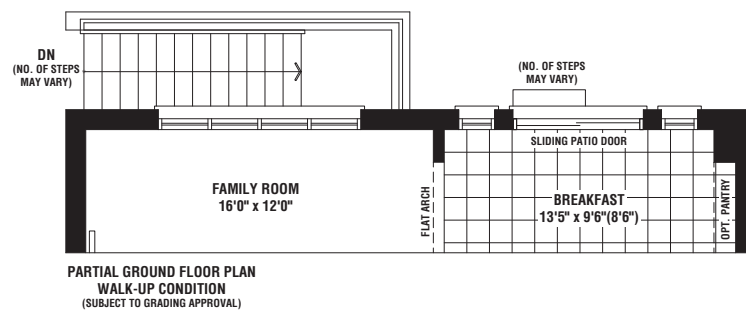

ELEV. A

THE GREENSIDE

ELEV A • 2928 SQ. FT.

OVER 65 YEARS OF EXCELLENCE

FIELDGATEHOMES.COM

THE GREENSIDE

ELEV. A • 2928 SQ. FT. | ELEV. B • 2930 SQ. FT.

38'