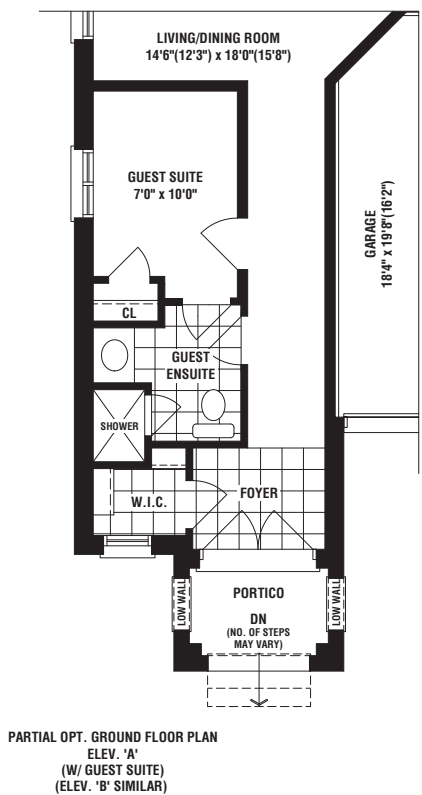

ELEV. A

THE GREENSIDE

ELEV A • 2928 SQ. FT.

OVER 65 YEARS OF EXCELLENCE

FIELDGATEHOMES.COM

THE GREENSIDE

ELEV. A • 2928 SQ. FT. | ELEV. B • 2930 SQ. FT.

38'

ELEV. B

THE BLUESKY

ELEV B • 2977 SQ. FT.

OVER 65 YEARS OF EXCELLENCE

FIELDGATEHOMES.COM

ELEV. A

THE BLUESKY

ELEV A • 2988 SQ. FT.

OVER 65 YEARS OF EXCELLENCE

FIELDGATEHOMES.COM

38'

THE WESTGARDEN

ELEV B • 3084 SQ. FT.

OVER 65 YEARS OF EXCELLENCE

FIELDGATEHOMES.COM

ELEV. B