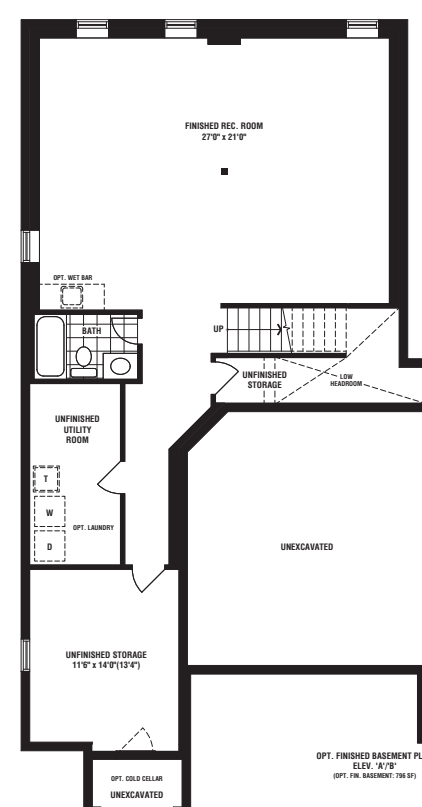

ELEV. A

THE GREENSIDE

ELEV A • 2928 SQ. FT.

OVER 65 YEARS OF EXCELLENCE

FIELDGATEHOMES.COM

THE GREENSIDE

ELEV. A • 2928 SQ. FT. | ELEV. B • 2930 SQ. FT.

38'

ELEV. B

THE BLUESKY

ELEV B • 2977 SQ. FT.

OVER 65 YEARS OF EXCELLENCE

FIELDGATEHOMES.COM

ELEV. A

THE BLUESKY

ELEV A • 2988 SQ. FT.

OVER 65 YEARS OF EXCELLENCE

FIELDGATEHOMES.COM

38'

THE WESTGARDEN

ELEV B • 3084 SQ. FT.

OVER 65 YEARS OF EXCELLENCE

FIELDGATEHOMES.COM

ELEV. B