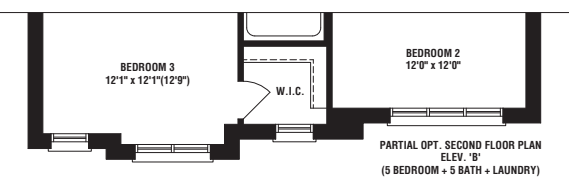

ELEV. B

THE BLUESKY

ELEV B • 2977 SQ. FT.

OVER 65 YEARS OF EXCELLENCE

FIELDGATEHOMES.COM

ELEV. A

THE BLUESKY

ELEV A • 2988 SQ. FT.

OVER 65 YEARS OF EXCELLENCE

FIELDGATEHOMES.COM

38'

THE WESTGARDEN

ELEV B • 3084 SQ. FT.

OVER 65 YEARS OF EXCELLENCE

FIELDGATEHOMES.COM

ELEV. B