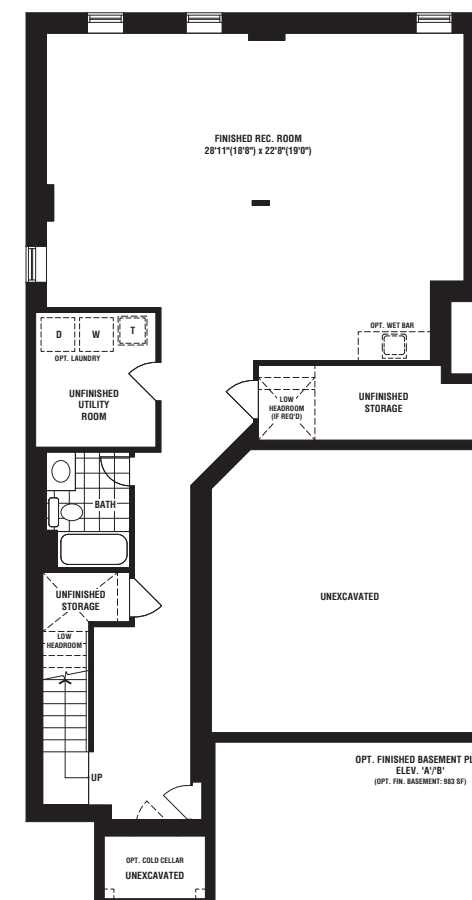

THE SPRINGFIELD

ELEV. A • 2472 SQ. FT.

38'

ELEV. B

THE GREENSIDE

ELEV B • 2930 SQ. FT.

OVER 65 YEARS OF EXCELLENCE

FIELDGATEHOMES.COM

ELEV. A

THE GREENSIDE

ELEV A • 2928 SQ. FT.

OVER 65 YEARS OF EXCELLENCE

FIELDGATEHOMES.COM

THE GREENSIDE

ELEV. A • 2928 SQ. FT. | ELEV. B • 2930 SQ. FT.

38'

ELEV. B

THE BLUESKY

ELEV B • 2977 SQ. FT.

OVER 65 YEARS OF EXCELLENCE

FIELDGATEHOMES.COM

ELEV. A

THE BLUESKY

ELEV A • 2988 SQ. FT.

OVER 65 YEARS OF EXCELLENCE

FIELDGATEHOMES.COM

38'

THE WESTGARDEN

ELEV B • 3084 SQ. FT.

OVER 65 YEARS OF EXCELLENCE

FIELDGATEHOMES.COM

ELEV. B