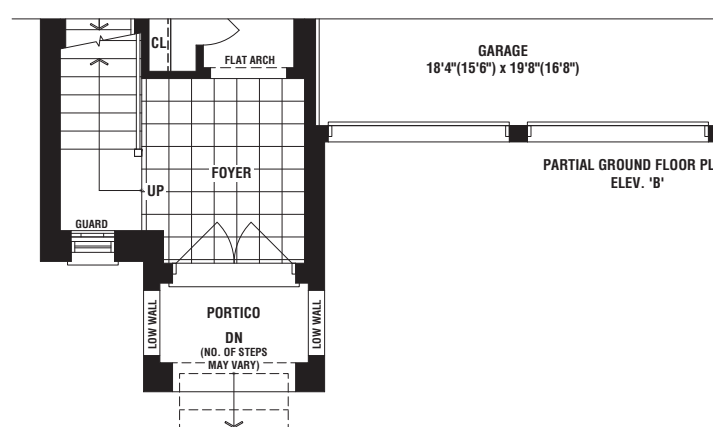

ELEV. A

THE GREENSIDE

ELEV A • 2928 SQ. FT.

OVER 65 YEARS OF EXCELLENCE

FIELDGATEHOMES.COM

THE GREENSIDE

ELEV. A • 2928 SQ. FT. | ELEV. B • 2930 SQ. FT.

38'