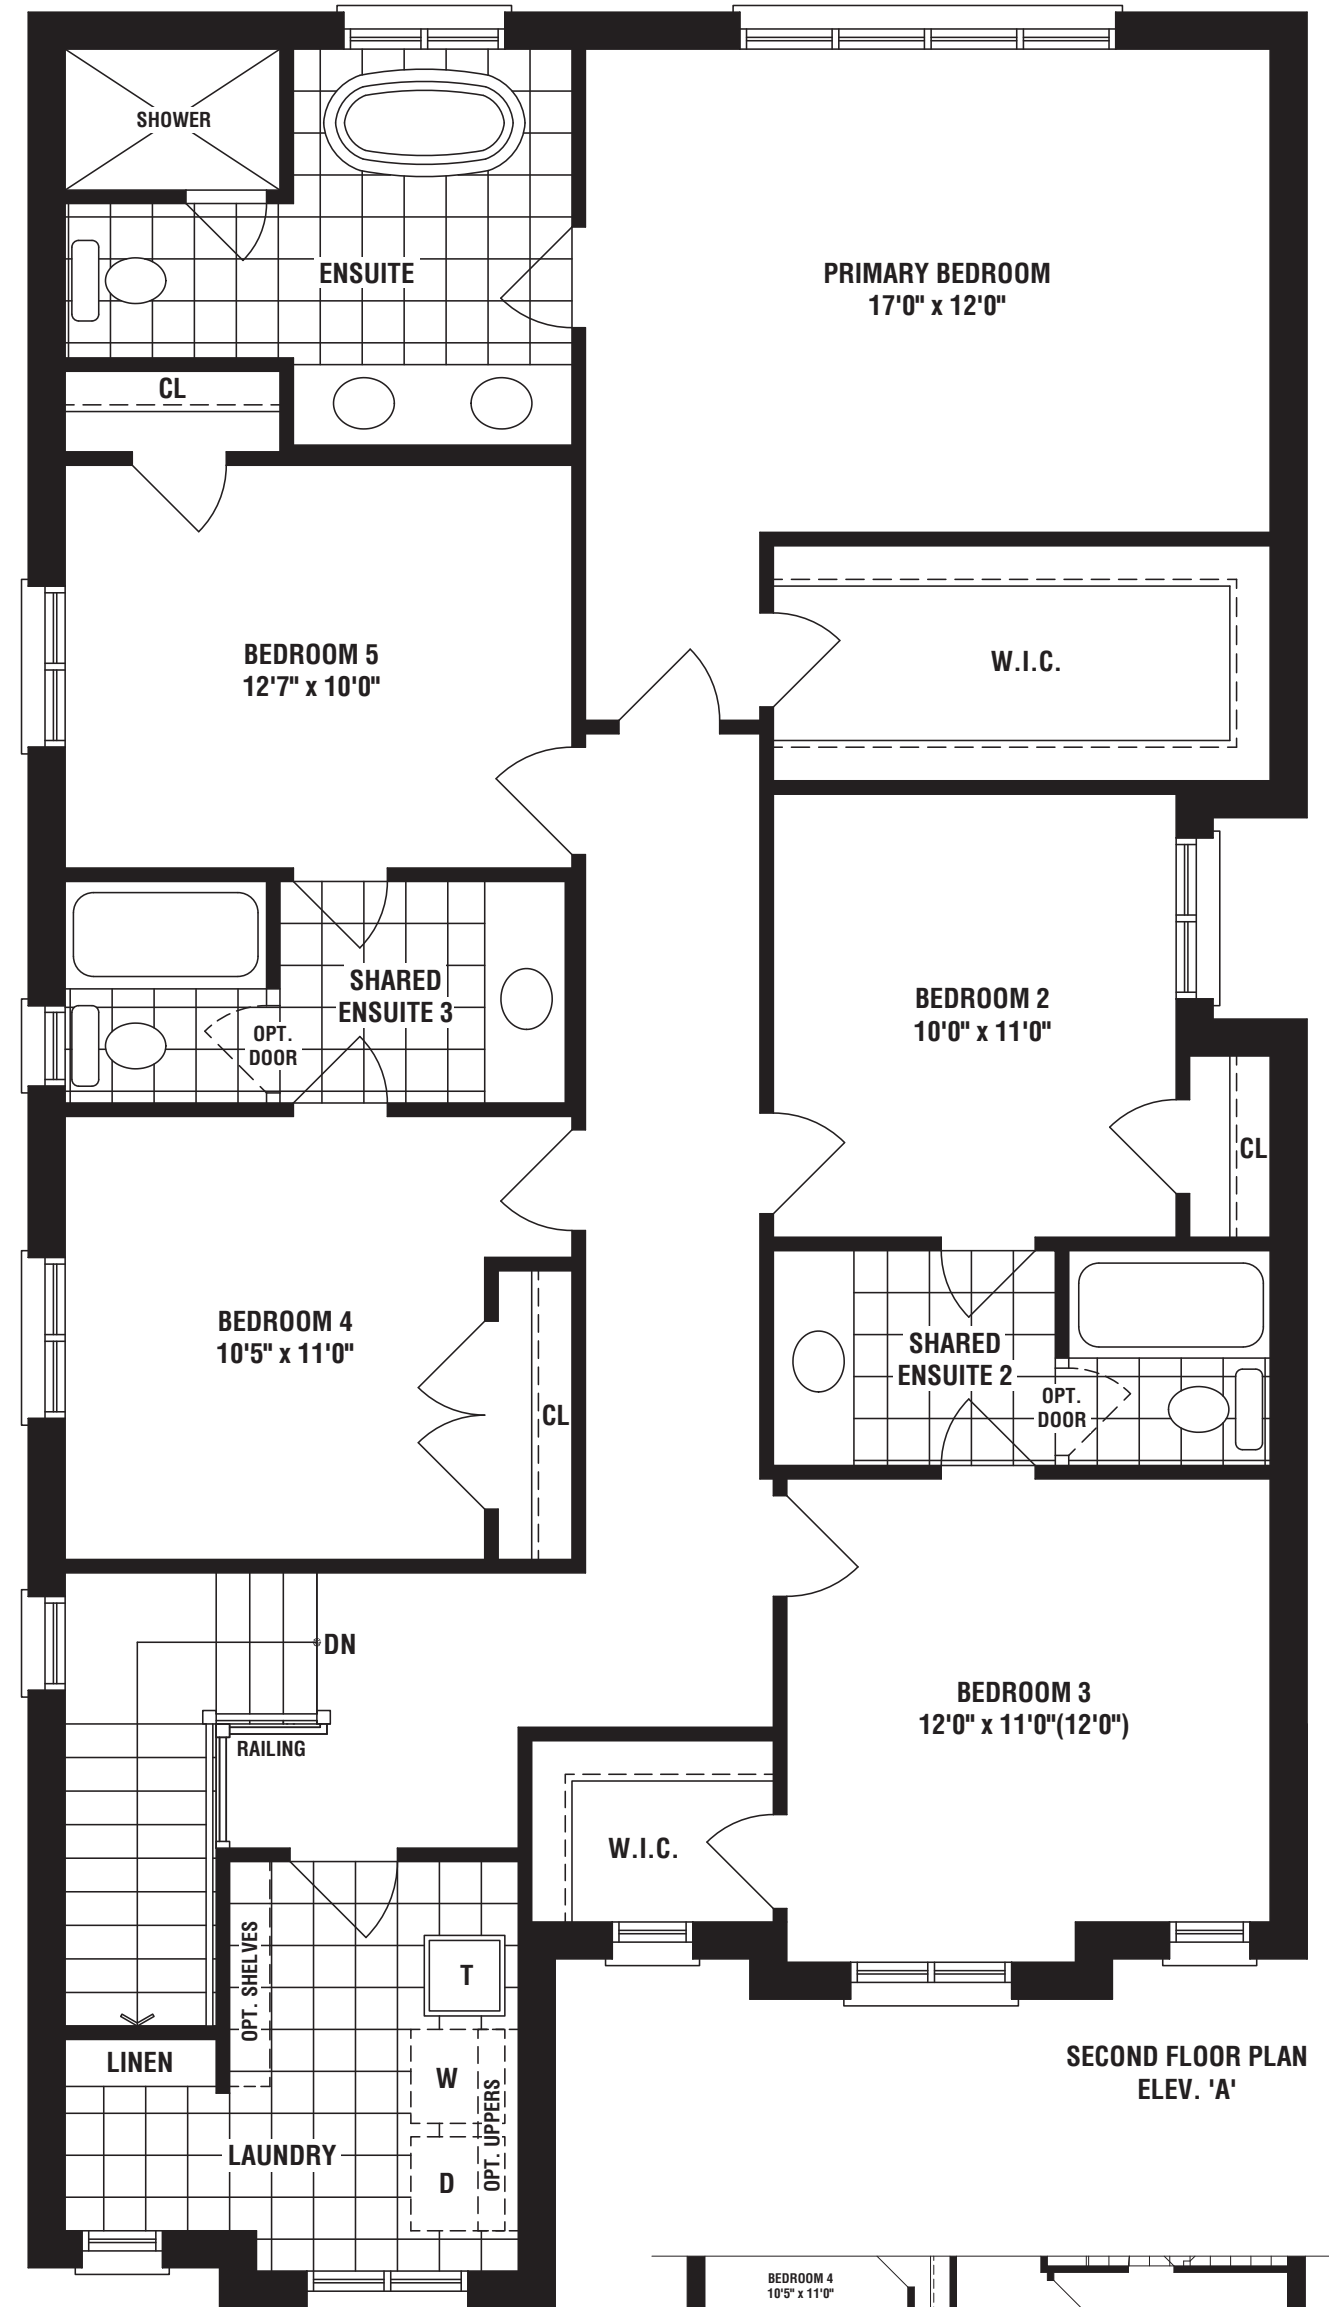

THE SPRINGFIELD

ELEV. A • 2472 SQ. FT.

38'

ELEV. B

THE GREENSIDE

ELEV B • 2930 SQ. FT.

OVER 65 YEARS OF EXCELLENCE

FIELDGATEHOMES.COM

ELEV. A

THE GREENSIDE

ELEV A • 2928 SQ. FT.

OVER 65 YEARS OF EXCELLENCE

FIELDGATEHOMES.COM

THE GREENSIDE

ELEV. A • 2928 SQ. FT. | ELEV. B • 2930 SQ. FT.

38'

ELEV. B

THE BLUESKY

ELEV B • 2977 SQ. FT.

OVER 65 YEARS OF EXCELLENCE

FIELDGATEHOMES.COM

ELEV. A

THE BLUESKY

ELEV A • 2988 SQ. FT.

OVER 65 YEARS OF EXCELLENCE

FIELDGATEHOMES.COM

38'

THE WESTGARDEN

ELEV B • 3084 SQ. FT.

OVER 65 YEARS OF EXCELLENCE

FIELDGATEHOMES.COM

ELEV. B