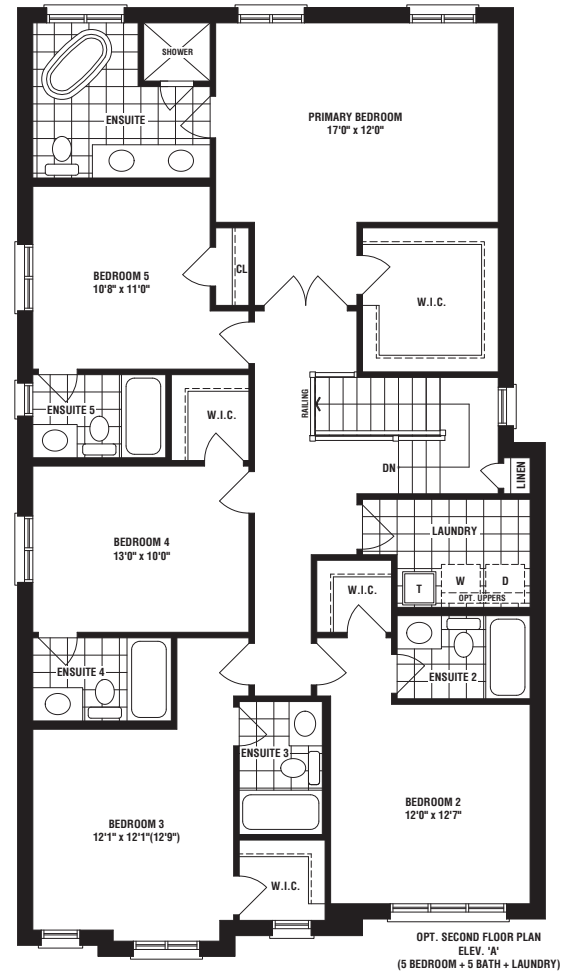

ELEV. A

THE GREENSIDE

ELEV A • 2928 SQ. FT.

OVER 65 YEARS OF EXCELLENCE

FIELDGATEHOMES.COM

THE GREENSIDE

ELEV. A • 2928 SQ. FT. | ELEV. B • 2930 SQ. FT.

38'

ELEV. B

THE BLUESKY

ELEV B • 2977 SQ. FT.

OVER 65 YEARS OF EXCELLENCE

FIELDGATEHOMES.COM

ELEV. A

THE BLUESKY

ELEV A • 2988 SQ. FT.

OVER 65 YEARS OF EXCELLENCE

FIELDGATEHOMES.COM

38'

THE WESTGARDEN

ELEV B • 3084 SQ. FT.

OVER 65 YEARS OF EXCELLENCE

FIELDGATEHOMES.COM

ELEV. B