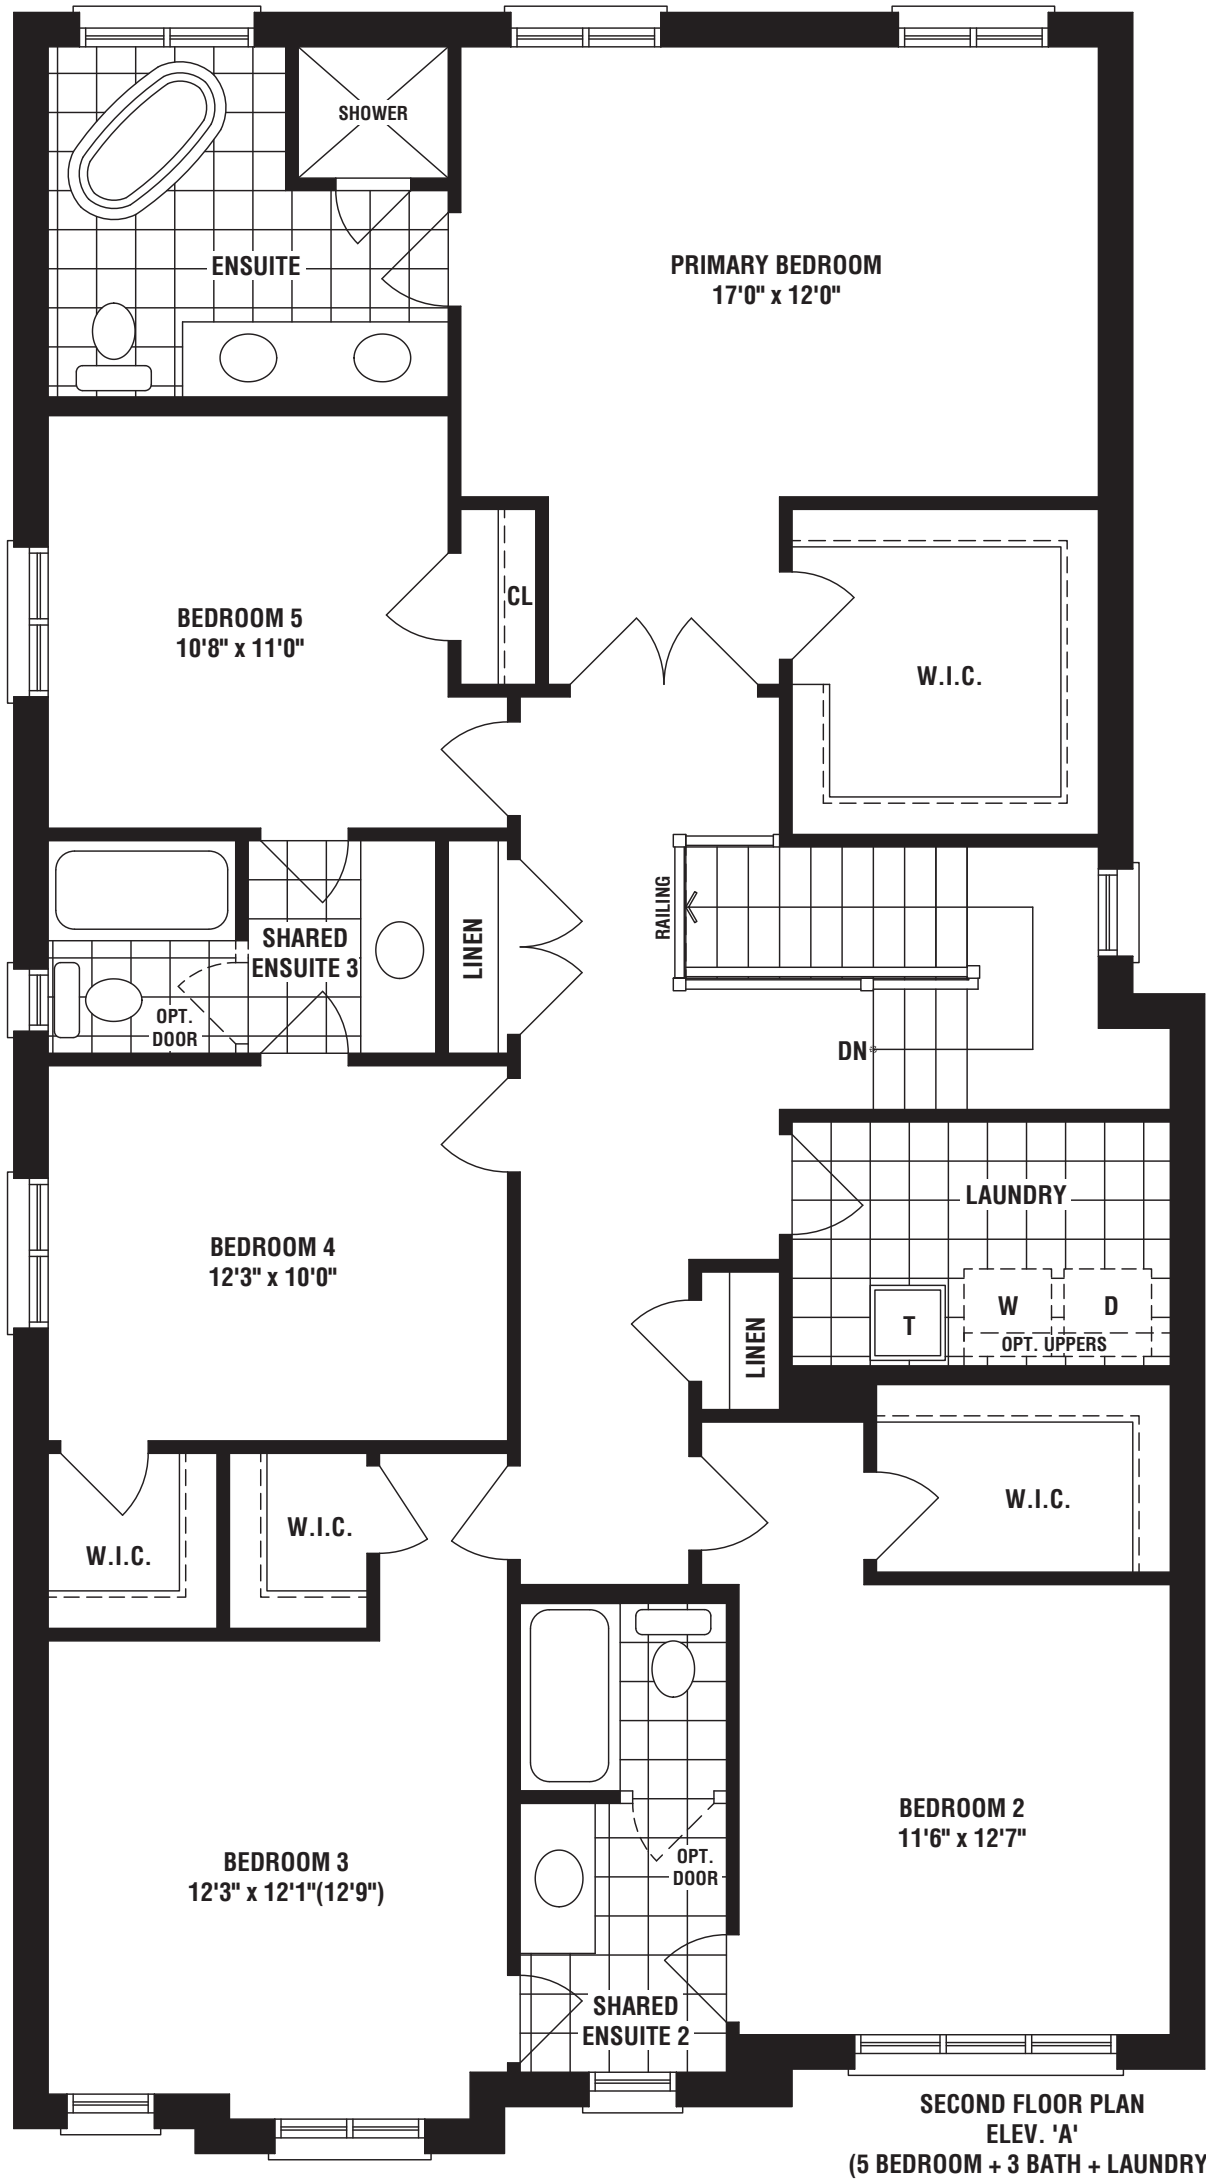

ELEV. A

THE GREENSIDE

ELEV A • 2928 SQ. FT.

OVER 65 YEARS OF EXCELLENCE

FIELDGATEHOMES.COM

THE GREENSIDE

ELEV. A • 2928 SQ. FT. | ELEV. B • 2930 SQ. FT.

38'

ELEV. B

THE BLUESKY

ELEV B • 2977 SQ. FT.

OVER 65 YEARS OF EXCELLENCE

FIELDGATEHOMES.COM

ELEV. A

THE BLUESKY

ELEV A • 2988 SQ. FT.

OVER 65 YEARS OF EXCELLENCE

FIELDGATEHOMES.COM

38'

THE WESTGARDEN

ELEV B • 3084 SQ. FT.

OVER 65 YEARS OF EXCELLENCE

FIELDGATEHOMES.COM

ELEV. B

38'