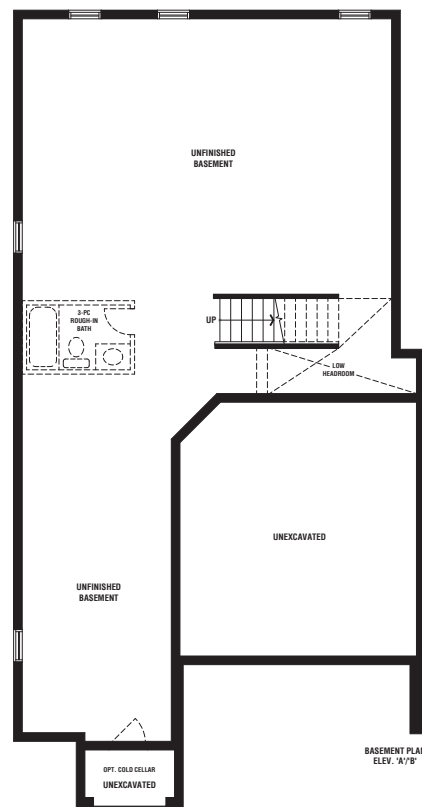

ELEV. A

THE GREENSIDE

ELEV A • 2928 SQ. FT.

OVER 65 YEARS OF EXCELLENCE

FIELDGATEHOMES.COM

THE GREENSIDE

ELEV. A • 2928 SQ. FT. | ELEV. B • 2930 SQ. FT.

38'

ELEV. B

THE BLUESKY

ELEV B • 2977 SQ. FT.

OVER 65 YEARS OF EXCELLENCE

FIELDGATEHOMES.COM

ELEV. A

THE BLUESKY

ELEV A • 2988 SQ. FT.

OVER 65 YEARS OF EXCELLENCE

FIELDGATEHOMES.COM

38'

THE WESTGARDEN

ELEV B • 3084 SQ. FT.

OVER 65 YEARS OF EXCELLENCE

FIELDGATEHOMES.COM

ELEV. B