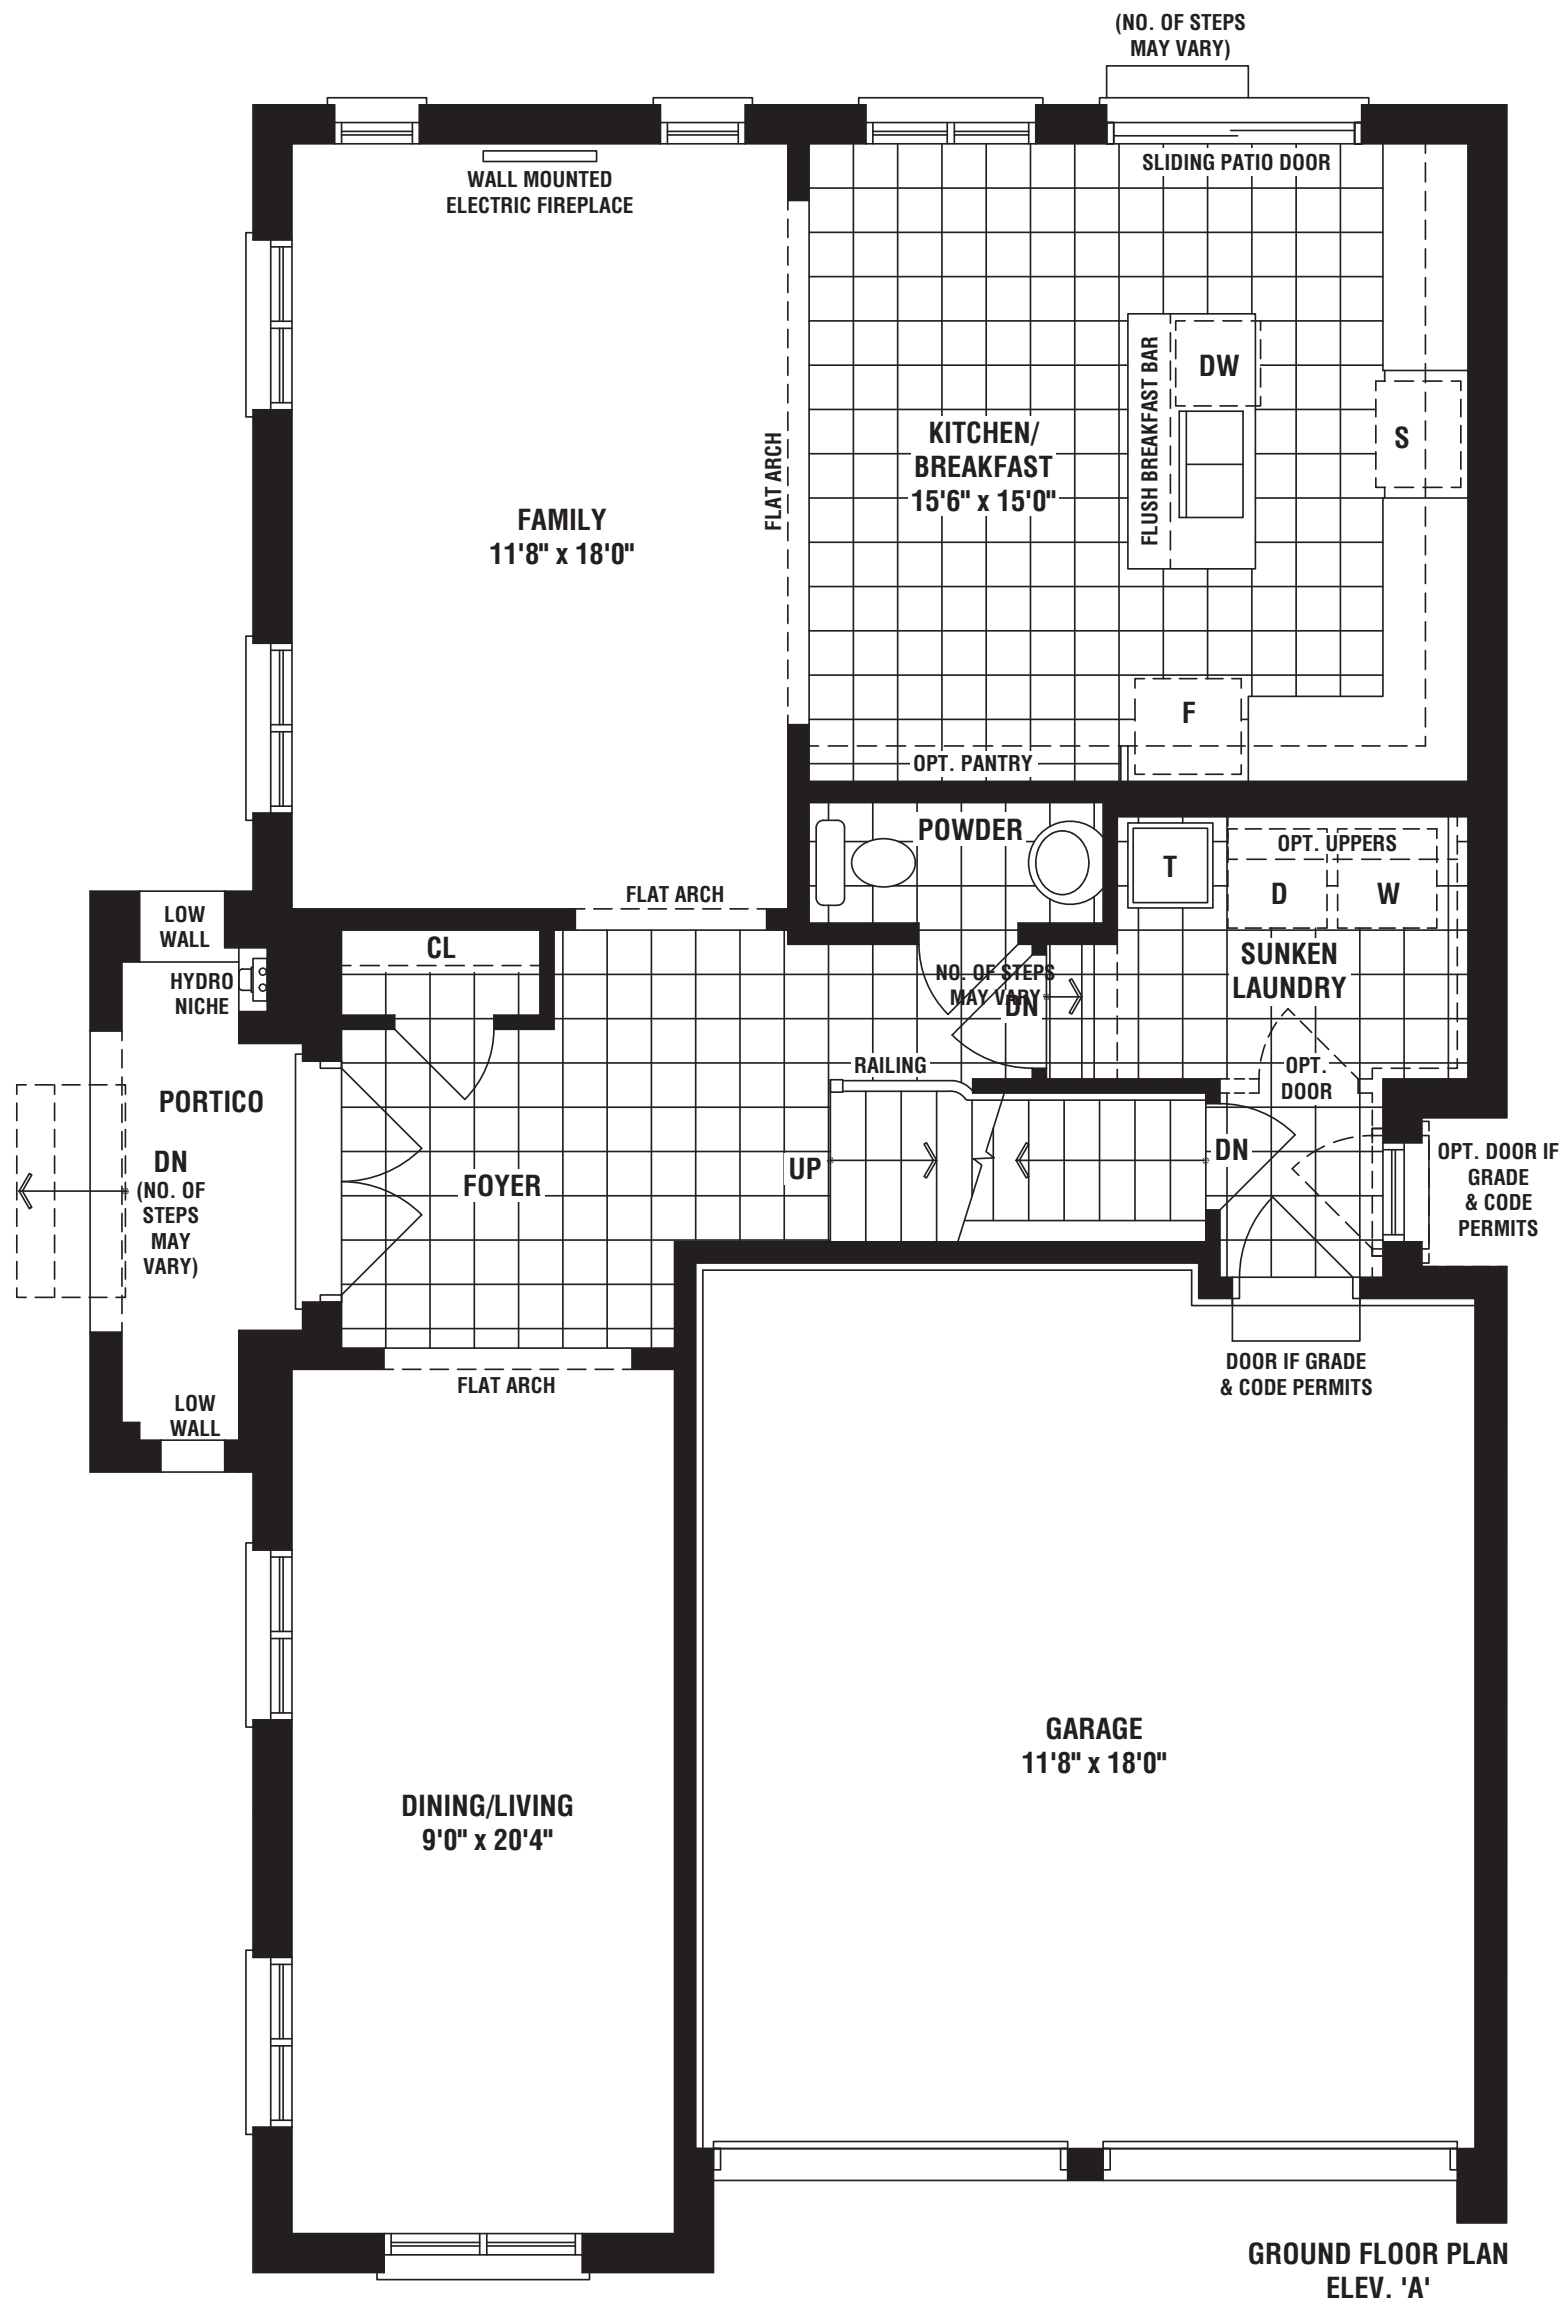

OVER 65 YEARS OF EXCELLENCE

FIELDGATEHOMES.COM

38'

THE SPRINGFIELD

ELEV A • 2472 SQ. FT.

OVER 65 YEARS OF EXCELLENCE

FIELDGATEHOMES.COM

ELEV. A

THE SPRINGFIELD

ELEV. A • 2472 SQ. FT.

38'

ELEV. B

THE GREENSIDE

ELEV B • 2930 SQ. FT.

OVER 65 YEARS OF EXCELLENCE

FIELDGATEHOMES.COM

ELEV. A

THE GREENSIDE

ELEV A • 2928 SQ. FT.

OVER 65 YEARS OF EXCELLENCE

FIELDGATEHOMES.COM

THE GREENSIDE

ELEV. A • 2928 SQ. FT. | ELEV. B • 2930 SQ. FT.

38'