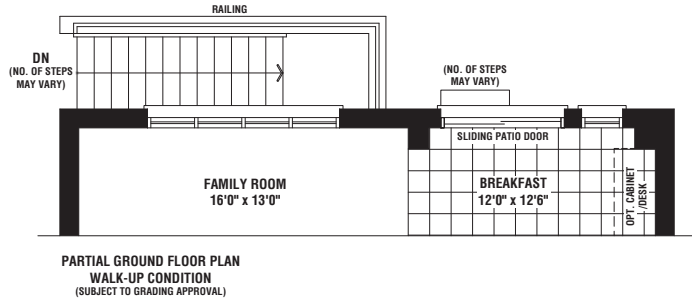

ELEV. B

THE BLUESKY

ELEV B • 2977 SQ. FT.

OVER 65 YEARS OF EXCELLENCE

FIELDGATEHOMES.COM

ELEV. A

THE BLUESKY

ELEV A • 2988 SQ. FT.

OVER 65 YEARS OF EXCELLENCE

FIELDGATEHOMES.COM

38'

THE WESTGARDEN

ELEV B • 3084 SQ. FT.

OVER 65 YEARS OF EXCELLENCE

FIELDGATEHOMES.COM

ELEV. B