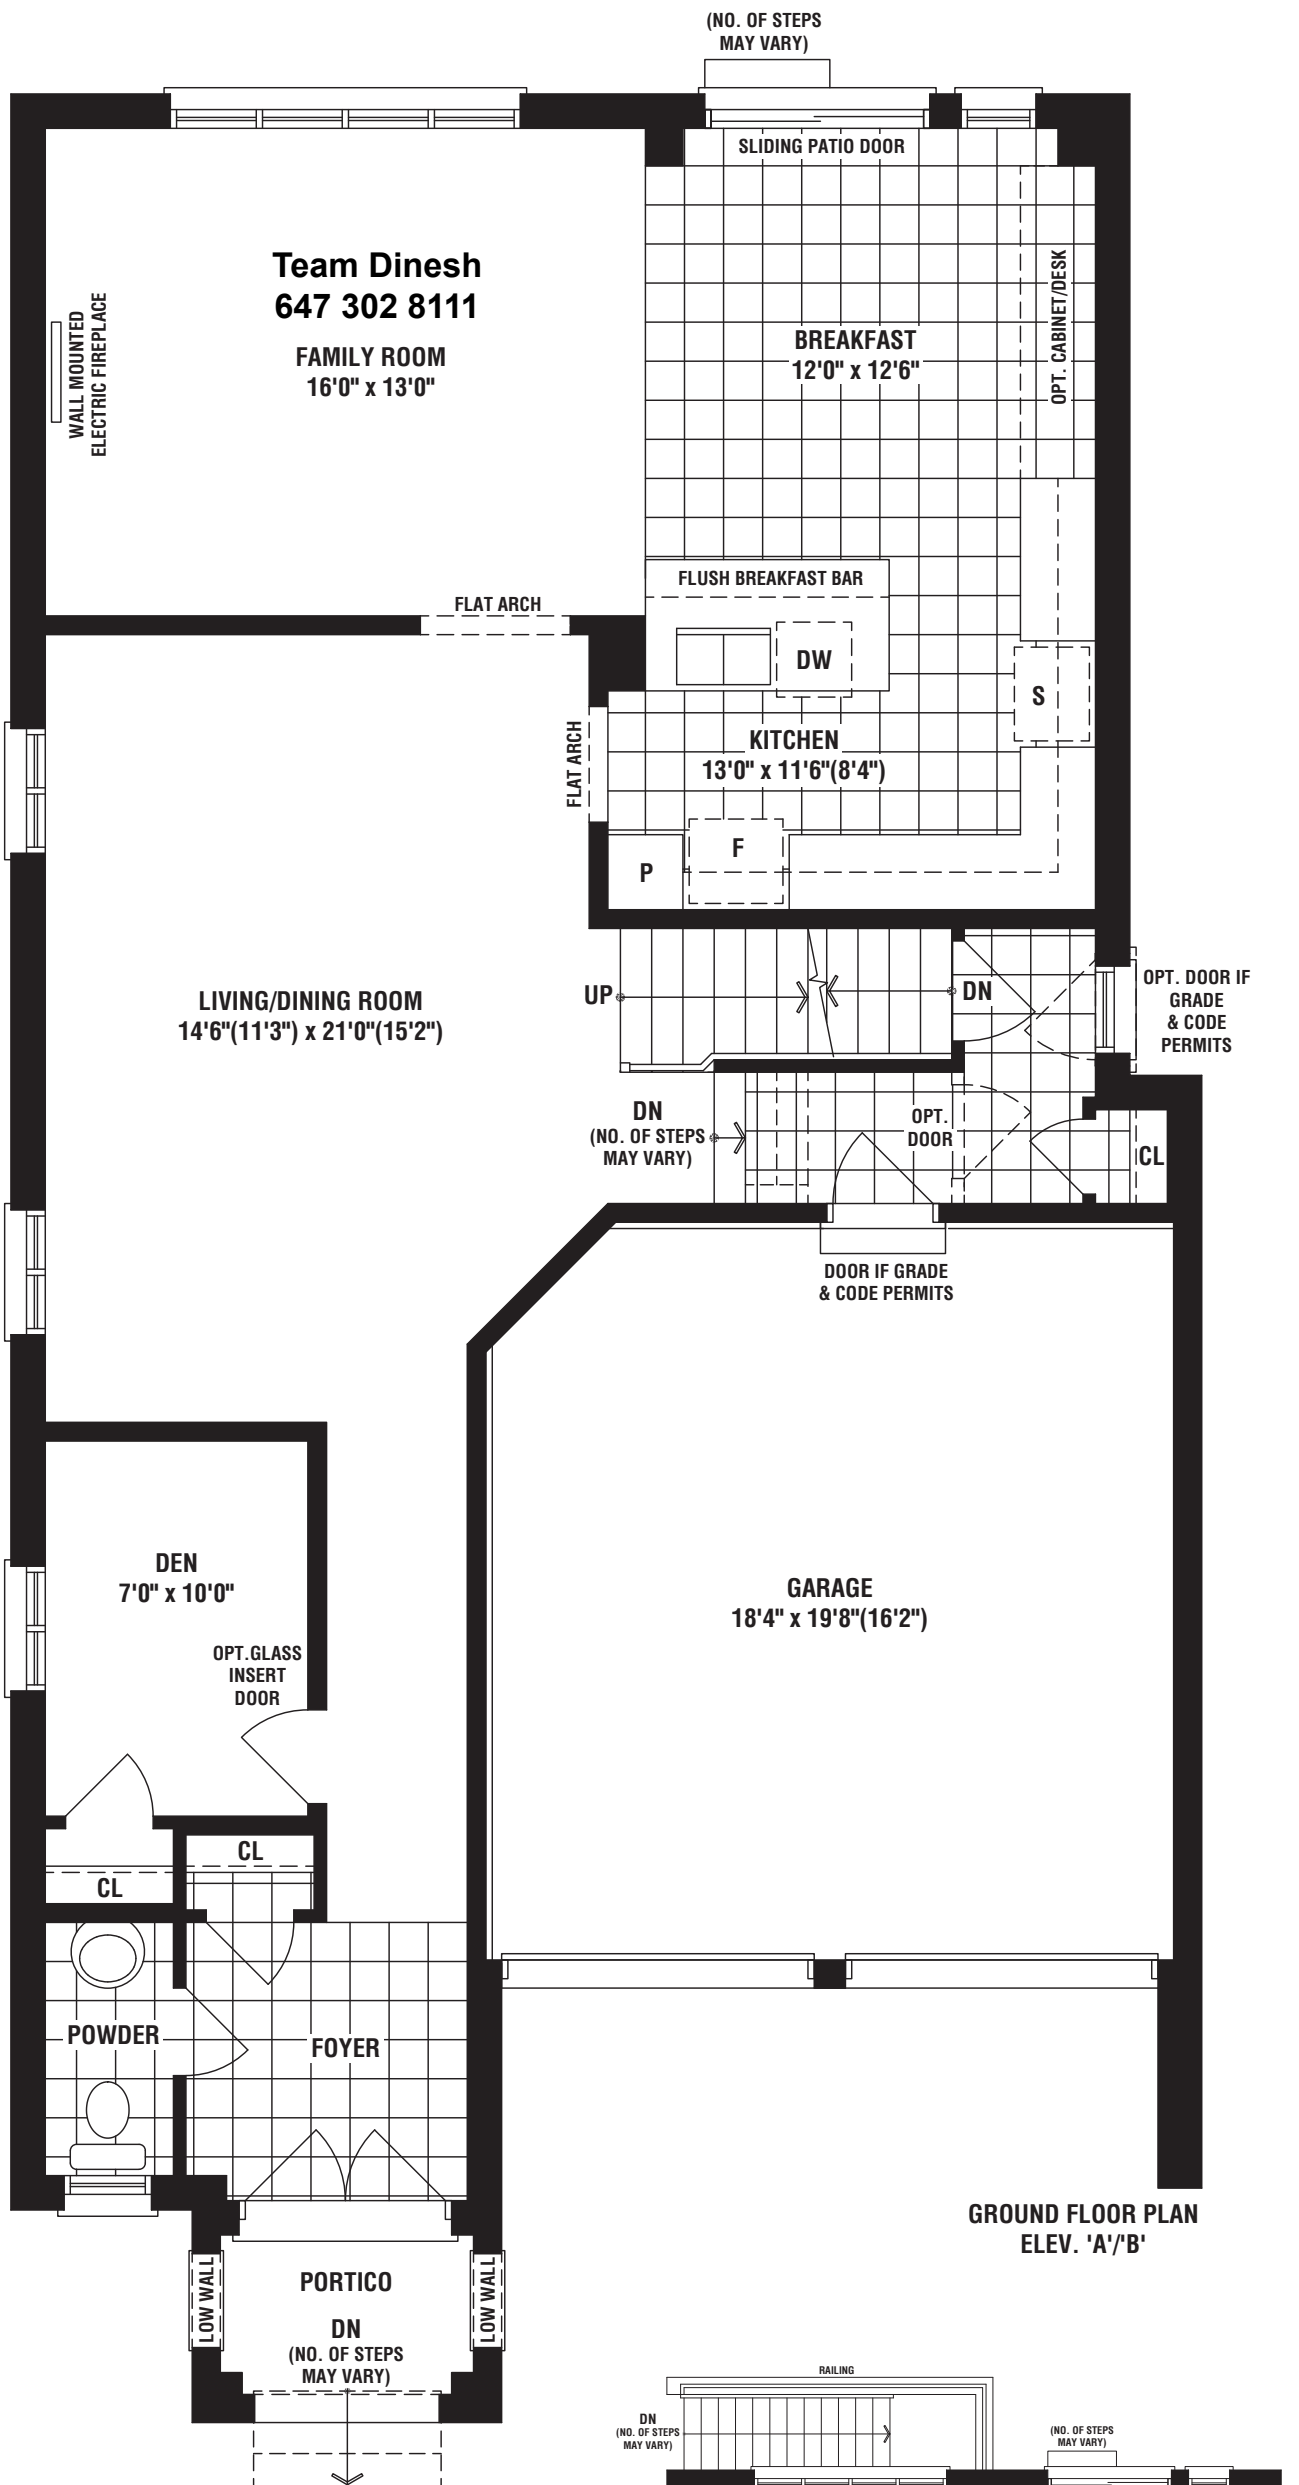

ELEV. A

THE GREENSIDE

ELEV A • 2928 SQ. FT.

OVER 65 YEARS OF EXCELLENCE

FIELDGATEHOMES.COM

THE GREENSIDE

ELEV. A • 2928 SQ. FT. | ELEV. B • 2930 SQ. FT.

38'

ELEV. B

THE BLUESKY

ELEV B • 2977 SQ. FT.

OVER 65 YEARS OF EXCELLENCE

FIELDGATEHOMES.COM

ELEV. A

THE BLUESKY

ELEV A • 2988 SQ. FT.

OVER 65 YEARS OF EXCELLENCE

FIELDGATEHOMES.COM

38'

THE WESTGARDEN

ELEV B • 3084 SQ. FT.

OVER 65 YEARS OF EXCELLENCE

FIELDGATEHOMES.COM

ELEV. B

38'