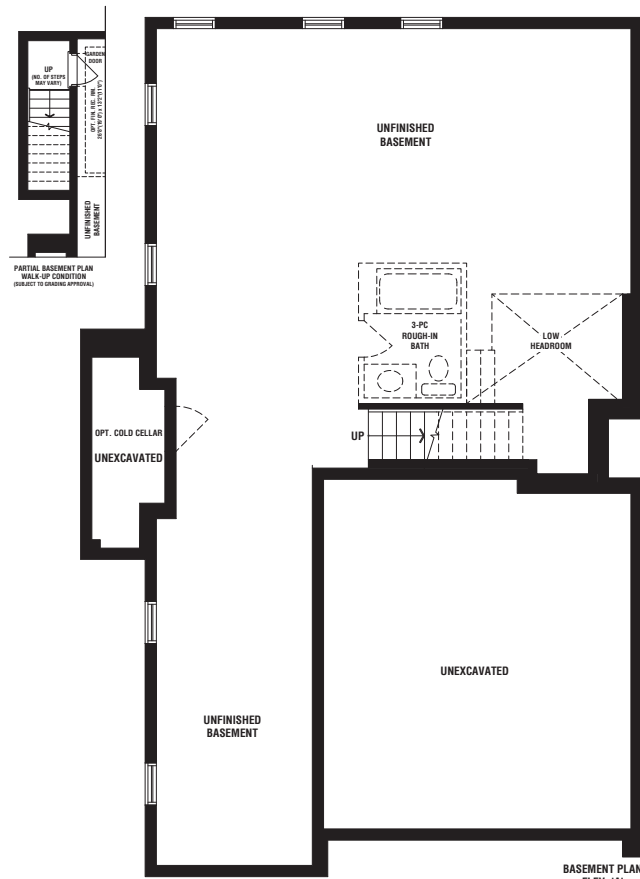

OVER 65 YEARS OF EXCELLENCE

FIELDGATEHOMES.COM

38'

THE SPRINGFIELD

ELEV A • 2472 SQ. FT.

OVER 65 YEARS OF EXCELLENCE

FIELDGATEHOMES.COM

ELEV. A

THE SPRINGFIELD

ELEV. A • 2472 SQ. FT.

38'

ELEV. B

THE GREENSIDE

ELEV B • 2930 SQ. FT.

OVER 65 YEARS OF EXCELLENCE

FIELDGATEHOMES.COM

ELEV. A

THE GREENSIDE

ELEV A • 2928 SQ. FT.

OVER 65 YEARS OF EXCELLENCE

FIELDGATEHOMES.COM

THE GREENSIDE

ELEV. A • 2928 SQ. FT. | ELEV. B • 2930 SQ. FT.

38'