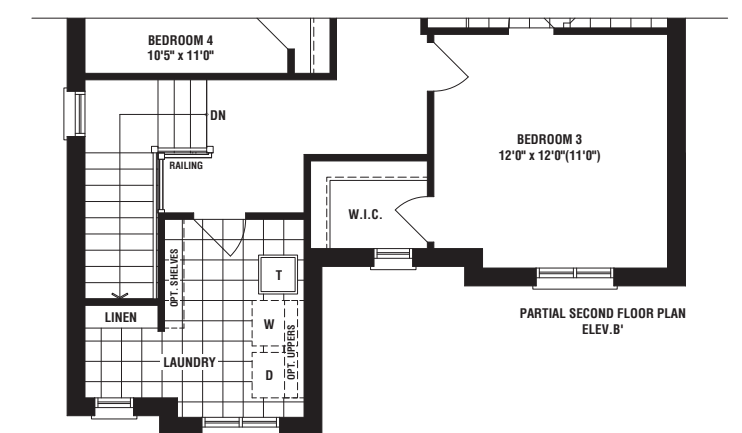

ELEV. A

THE GREENSIDE

ELEV A • 2928 SQ. FT.

OVER 65 YEARS OF EXCELLENCE

FIELDGATEHOMES.COM

THE GREENSIDE

ELEV. A • 2928 SQ. FT. | ELEV. B • 2930 SQ. FT.

38'