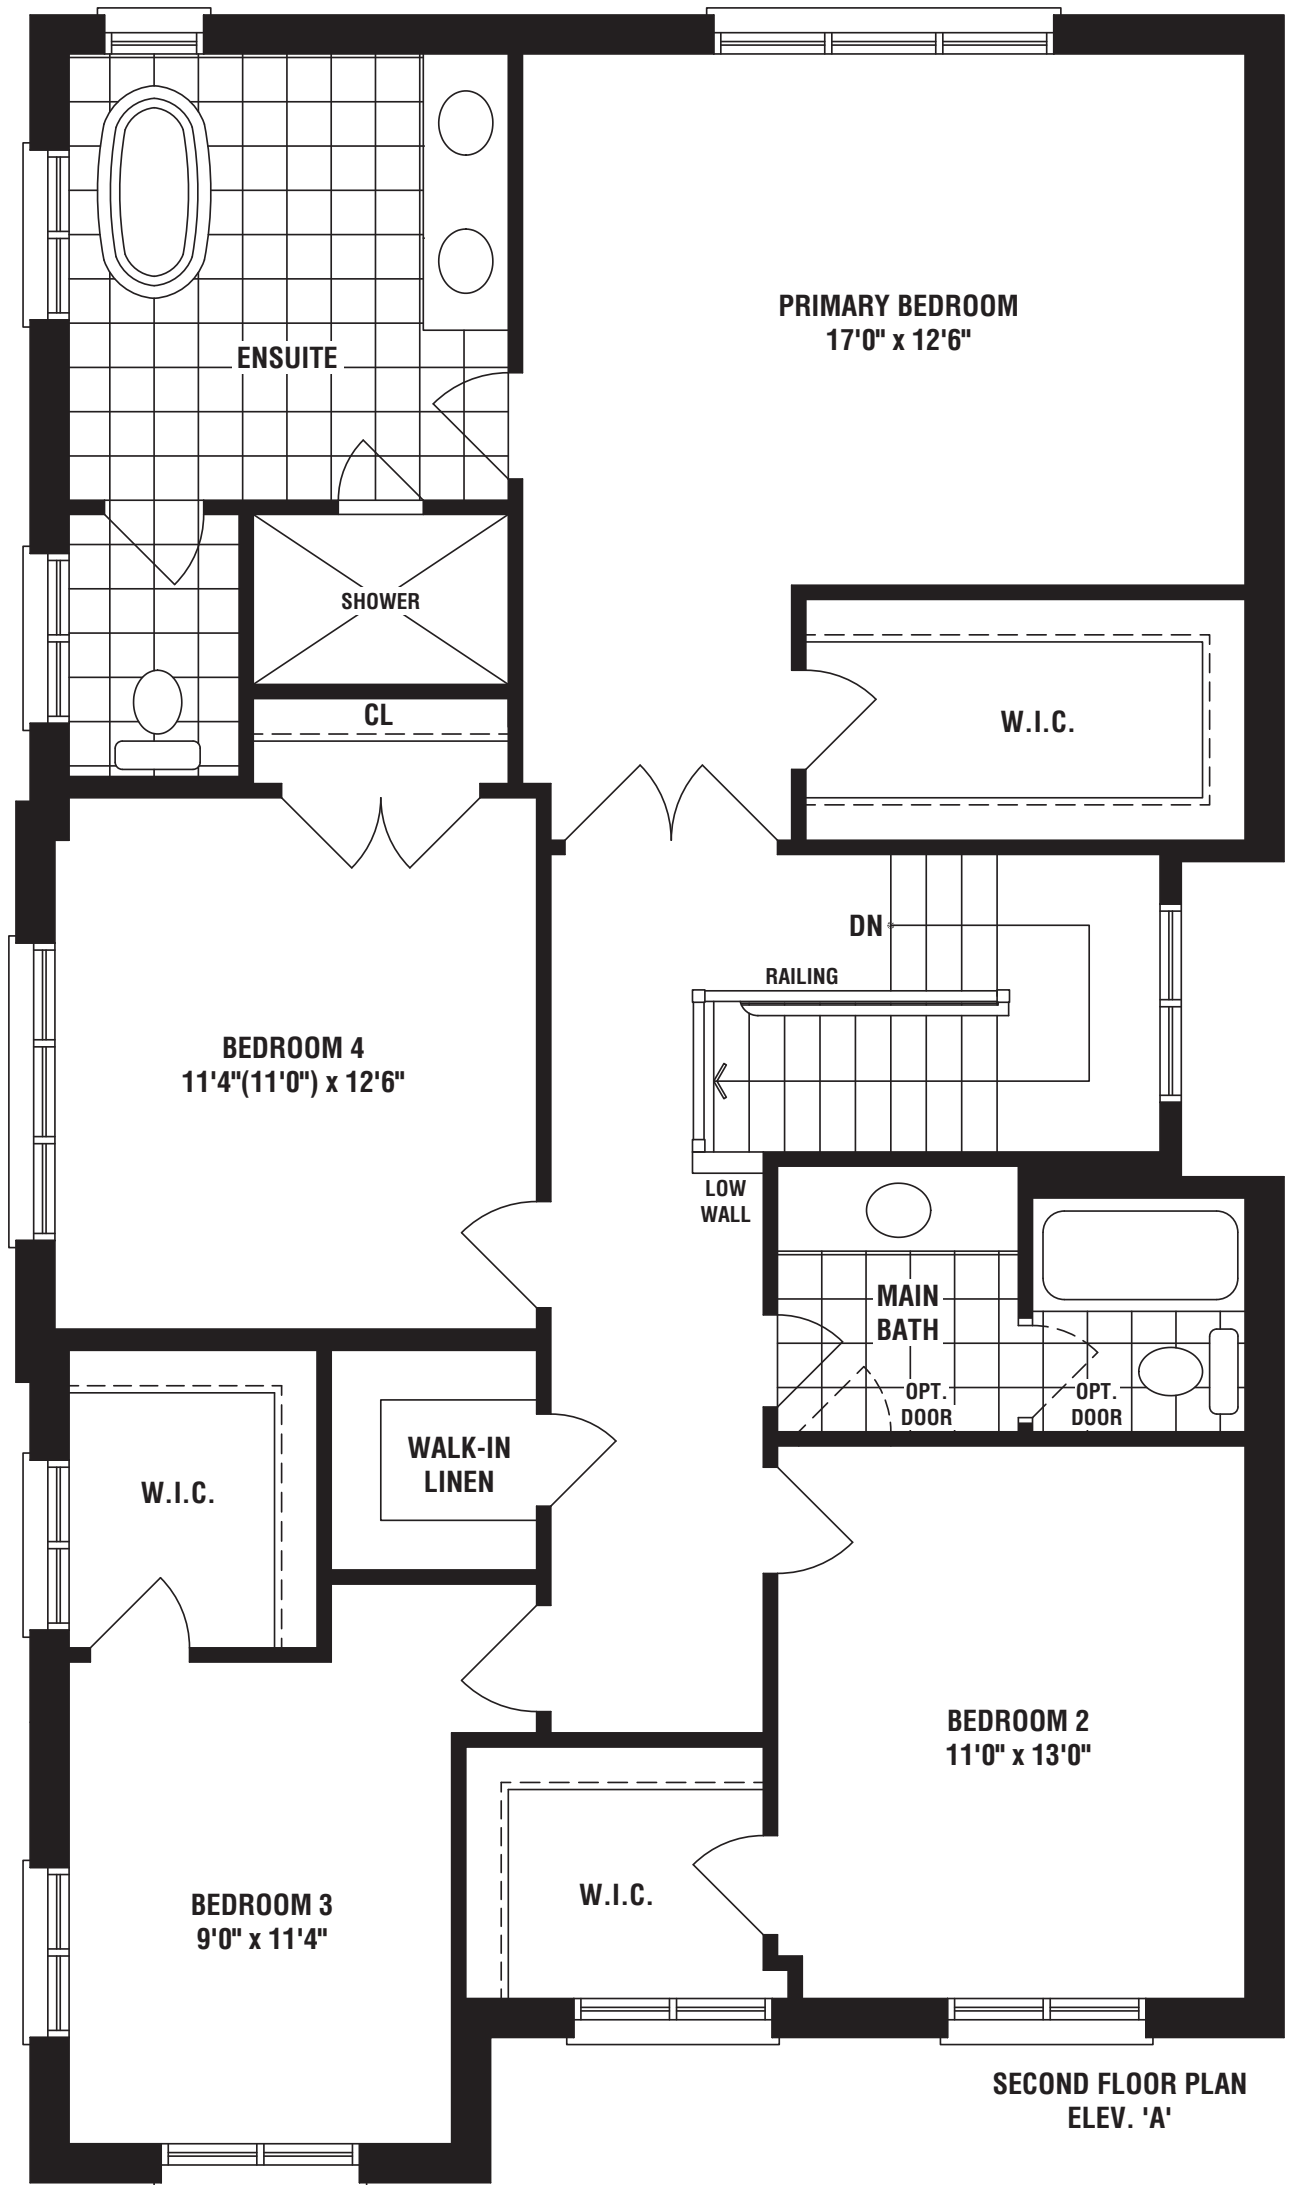

OVER 65 YEARS OF EXCELLENCE

FIELDGATEHOMES.COM

38'

THE SPRINGFIELD

ELEV A • 2472 SQ. FT.

OVER 65 YEARS OF EXCELLENCE

FIELDGATEHOMES.COM

ELEV. A

THE SPRINGFIELD

ELEV. A • 2472 SQ. FT.

38'

ELEV. B

THE GREENSIDE

ELEV B • 2930 SQ. FT.

OVER 65 YEARS OF EXCELLENCE

FIELDGATEHOMES.COM

ELEV. A

THE GREENSIDE

ELEV A • 2928 SQ. FT.

OVER 65 YEARS OF EXCELLENCE

FIELDGATEHOMES.COM

THE GREENSIDE

ELEV. A • 2928 SQ. FT. | ELEV. B • 2930 SQ. FT.

38'