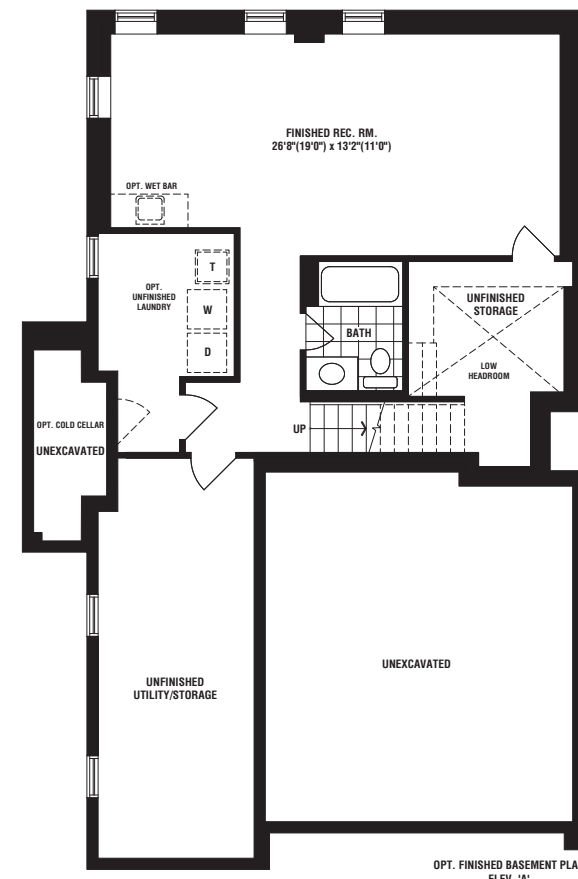

OVER 65 YEARS OF EXCELLENCE

FIELDGATEHOMES.COM

38'

THE SPRINGFIELD

ELEV A • 2472 SQ. FT.

OVER 65 YEARS OF EXCELLENCE

FIELDGATEHOMES.COM

ELEV. A

THE SPRINGFIELD

ELEV. A • 2472 SQ. FT.

38'

ELEV. B

THE GREENSIDE

ELEV B • 2930 SQ. FT.

OVER 65 YEARS OF EXCELLENCE

FIELDGATEHOMES.COM

ELEV. A

THE GREENSIDE

ELEV A • 2928 SQ. FT.

OVER 65 YEARS OF EXCELLENCE

FIELDGATEHOMES.COM

THE GREENSIDE

ELEV. A • 2928 SQ. FT. | ELEV. B • 2930 SQ. FT.

38'