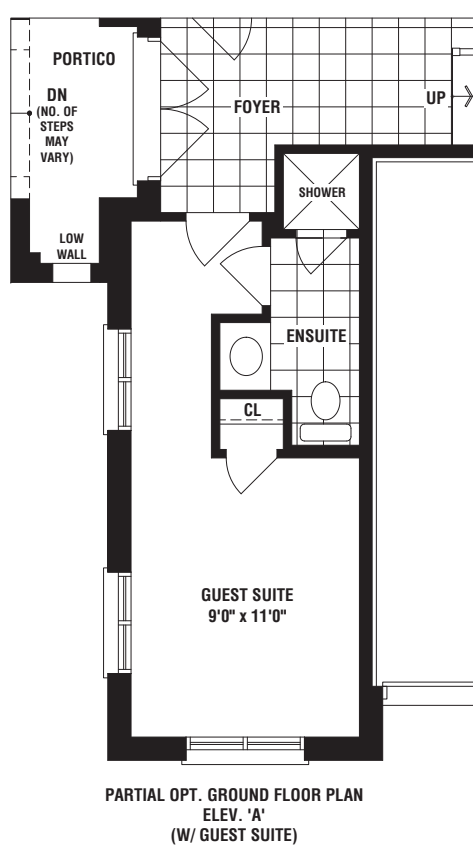

OVER 65 YEARS OF EXCELLENCE

FIELDGATEHOMES.COM

38'

THE SPRINGFIELD

ELEV A • 2472 SQ. FT.

OVER 65 YEARS OF EXCELLENCE

FIELDGATEHOMES.COM

ELEV. A

THE SPRINGFIELD

ELEV. A • 2472 SQ. FT.

38'

ELEV. B

THE GREENSIDE

ELEV B • 2930 SQ. FT.

OVER 65 YEARS OF EXCELLENCE

FIELDGATEHOMES.COM

ELEV. A

THE GREENSIDE

ELEV A • 2928 SQ. FT.

OVER 65 YEARS OF EXCELLENCE

FIELDGATEHOMES.COM

THE GREENSIDE

ELEV. A • 2928 SQ. FT. | ELEV. B • 2930 SQ. FT.

38'