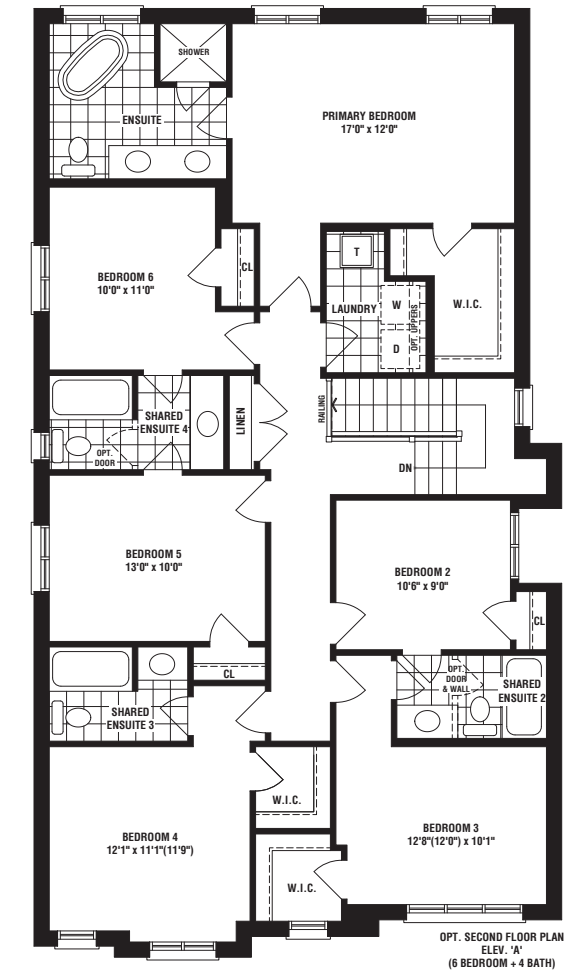

ELEV. A

THE GREENSIDE

ELEV A • 2928 SQ. FT.

OVER 65 YEARS OF EXCELLENCE

FIELDGATEHOMES.COM

THE GREENSIDE

ELEV. A • 2928 SQ. FT. | ELEV. B • 2930 SQ. FT.

38'

ELEV. B

THE BLUESKY

ELEV B • 2977 SQ. FT.

OVER 65 YEARS OF EXCELLENCE

FIELDGATEHOMES.COM

ELEV. A

THE BLUESKY

ELEV A • 2988 SQ. FT.

OVER 65 YEARS OF EXCELLENCE

FIELDGATEHOMES.COM

38'

THE WESTGARDEN

ELEV B • 3084 SQ. FT.

OVER 65 YEARS OF EXCELLENCE

FIELDGATEHOMES.COM

ELEV. B