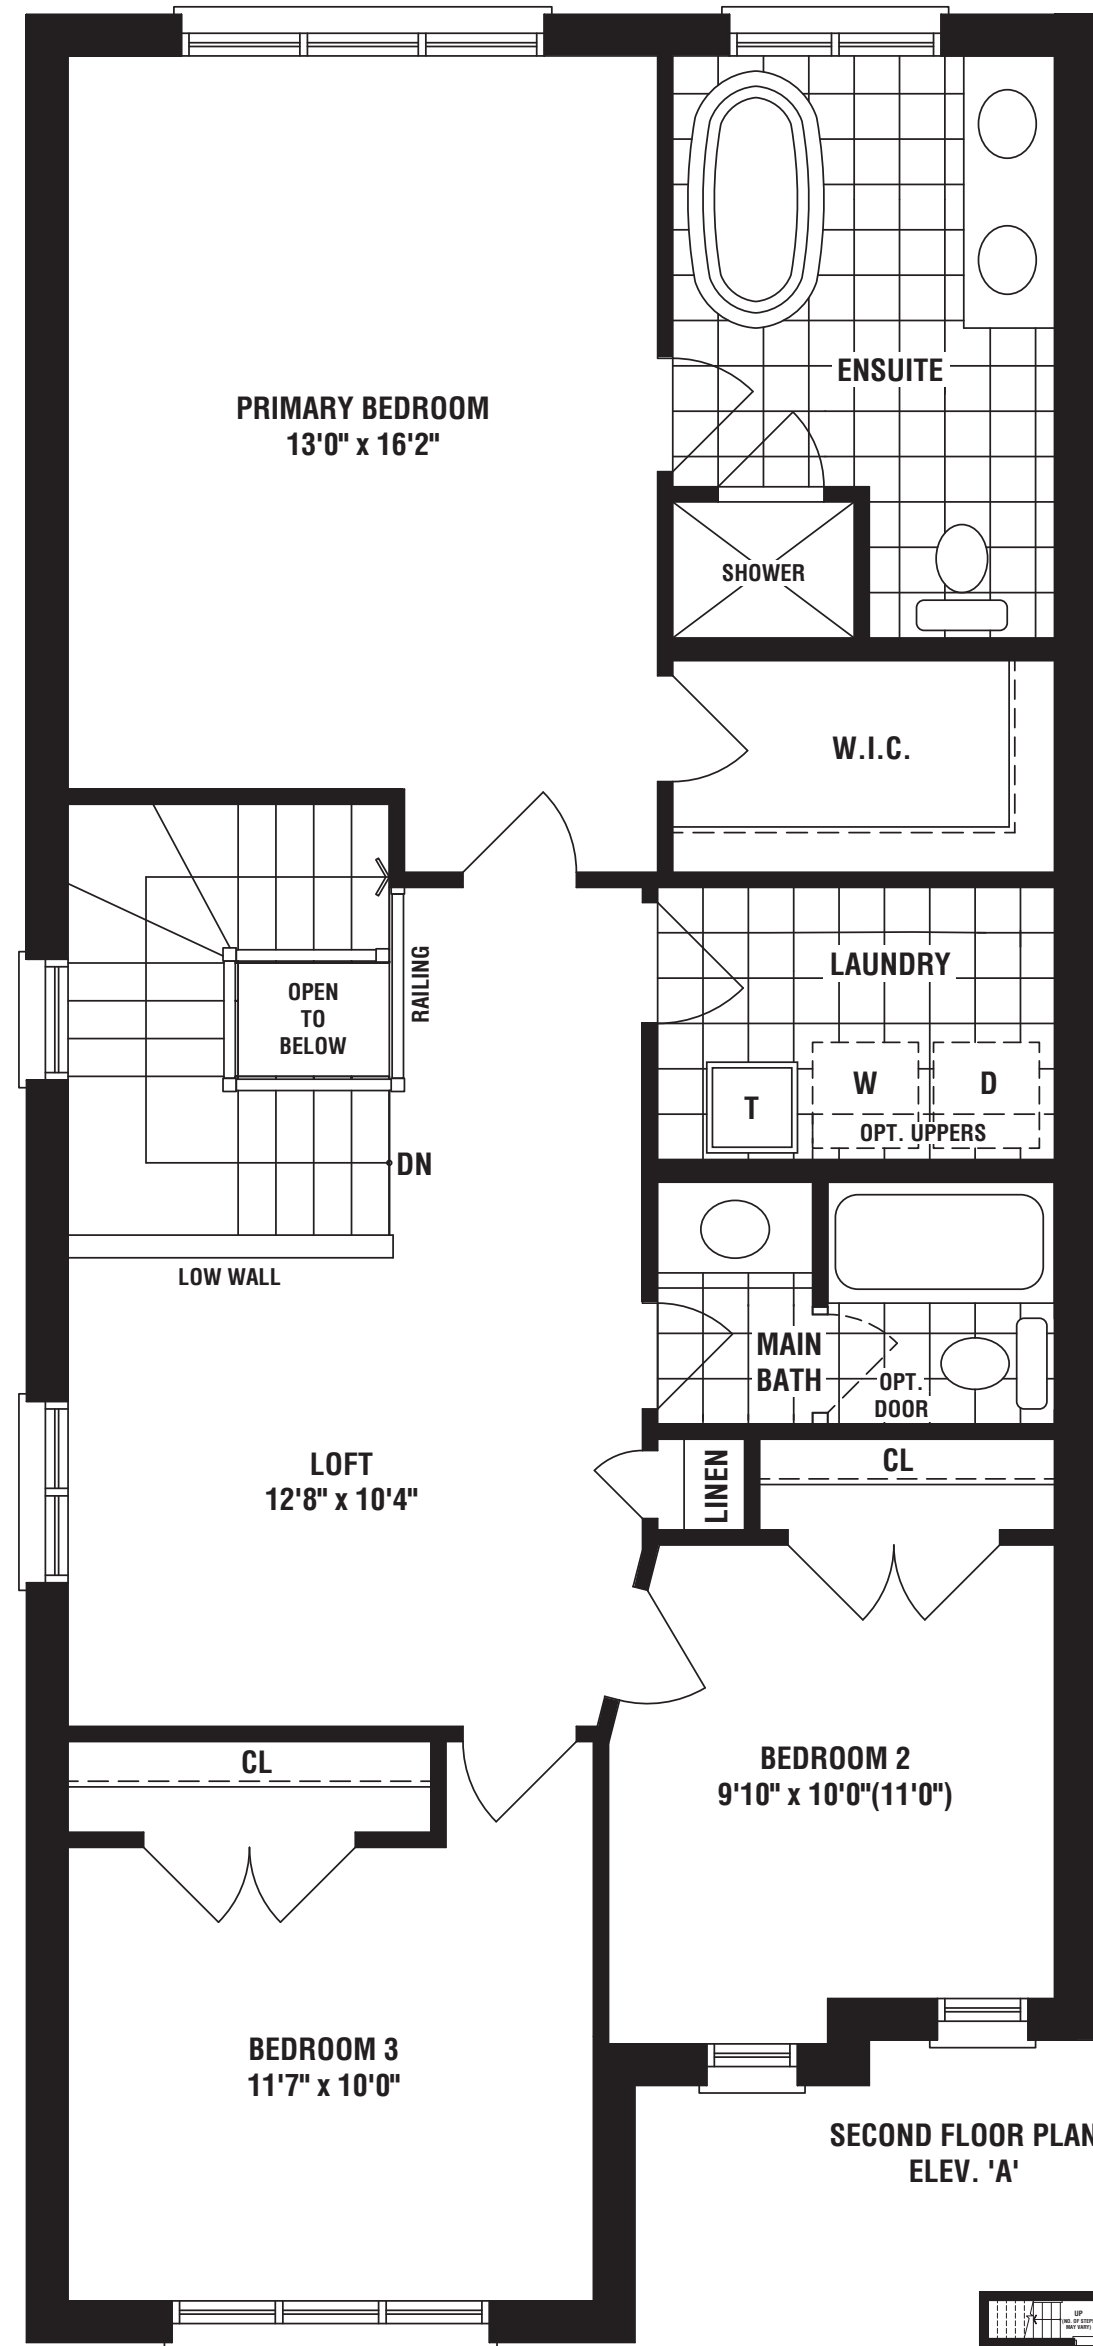

## THE FAIRVIEW

ELEV B • 1930 SQ. FT.

OVER 65 YEARS OF EXCELLENCE

FIELDGATEHOMES.COM

ELEV. A

30'

## THE FAIRVIEW

ELEV A • 1930 SQ. FT.

OVER 65 YEARS OF EXCELLENCE

FIELDGATEHOMES.COM

30'

# THE GATHERINGS

ELEV. A • 2099 SQ. FT. | ELEV. B • 2099 SQ. FT.

30'

ELEV. B