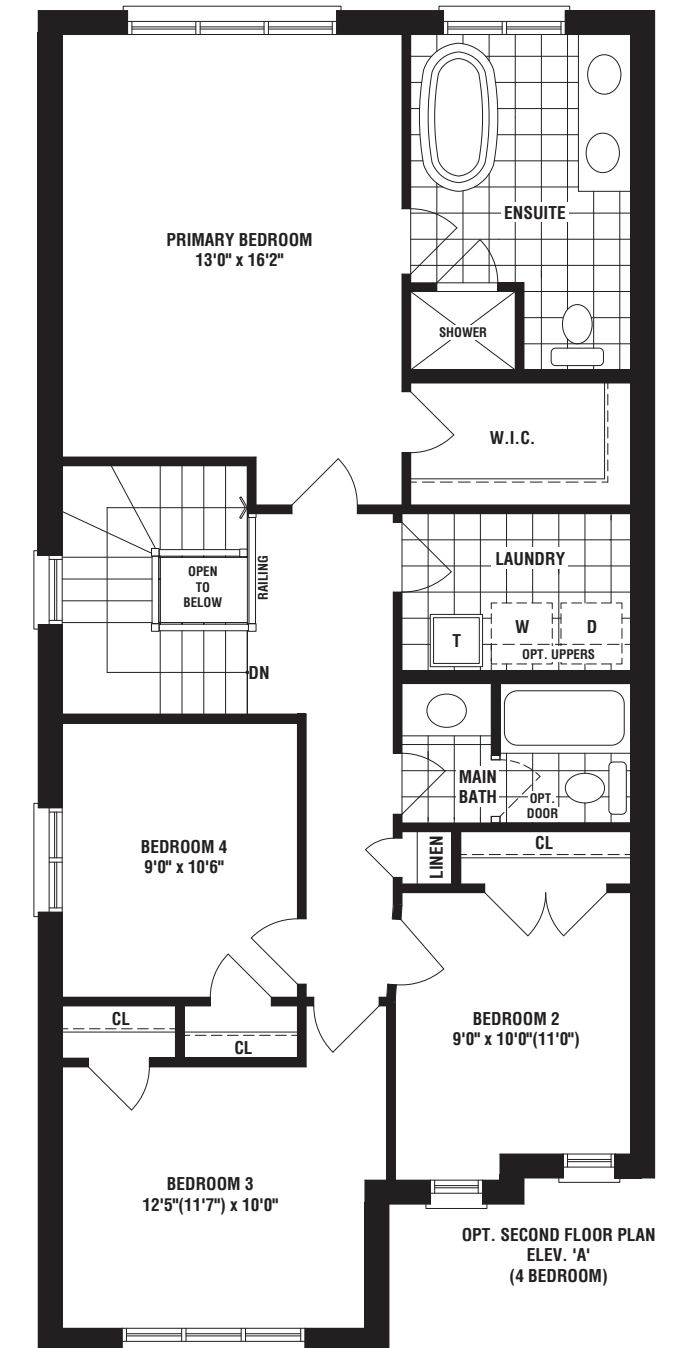

## THE FAIRVIEW

ELEV B • 1930 SQ. FT.

OVER 65 YEARS OF EXCELLENCE

FIELDGATEHOMES.COM

ELEV. A

30'

## THE FAIRVIEW

ELEV A • 1930 SQ. FT.

OVER 65 YEARS OF EXCELLENCE

FIELDGATEHOMES.COM

30'

# THE GATHERINGS

ELEV. A • 2099 SQ. FT. | ELEV. B • 2099 SQ. FT.

30'

ELEV. B

## THE FOUR CORNERS

ELEV B • 2271 SQ. FT.

OVER 65 YEARS OF EXCELLENCE

[FIELDGATEHOMES.COM](http://FIELDGATEHOMES.COM)

ELEV. A