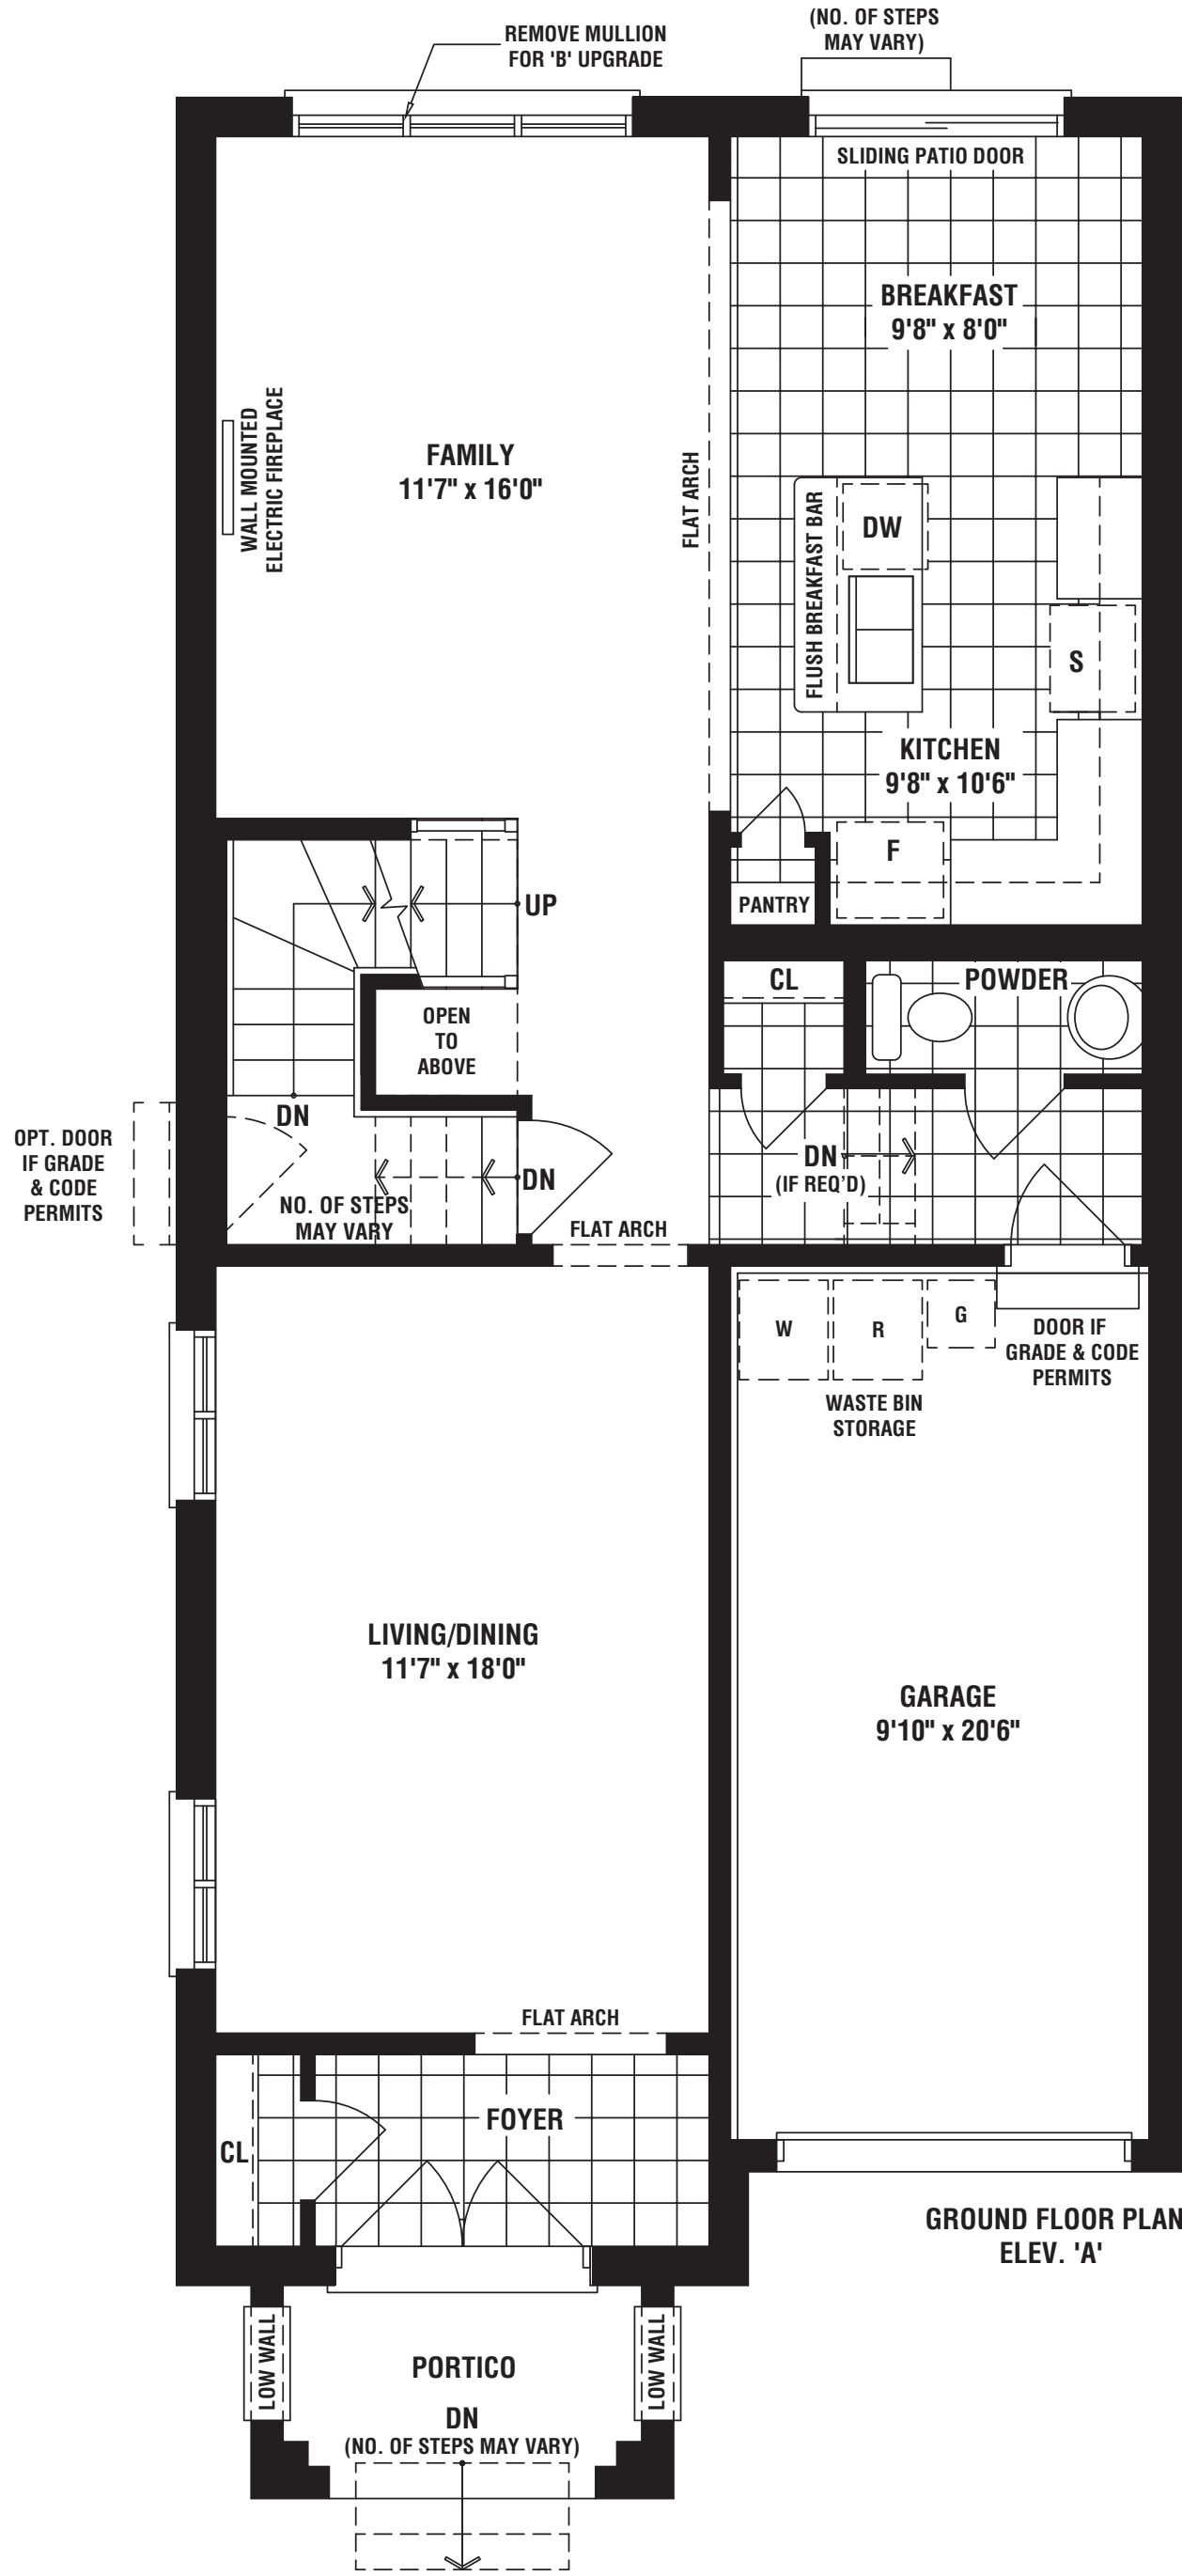

## THE FAIRVIEW

ELEV B • 1930 SQ. FT.

OVER 65 YEARS OF EXCELLENCE

FIELDGATEHOMES.COM

ELEV. A

30'

## THE FAIRVIEW

ELEV A • 1930 SQ. FT.

OVER 65 YEARS OF EXCELLENCE

FIELDGATEHOMES.COM

30'

# THE GATHERINGS

ELEV. A • 2099 SQ. FT. | ELEV. B • 2099 SQ. FT.

30'

ELEV. B

## THE FOUR CORNERS

ELEV B • 2271 SQ. FT.

OVER 65 YEARS OF EXCELLENCE

[FIELDGATEHOMES.COM](http://FIELDGATEHOMES.COM)

ELEV. A