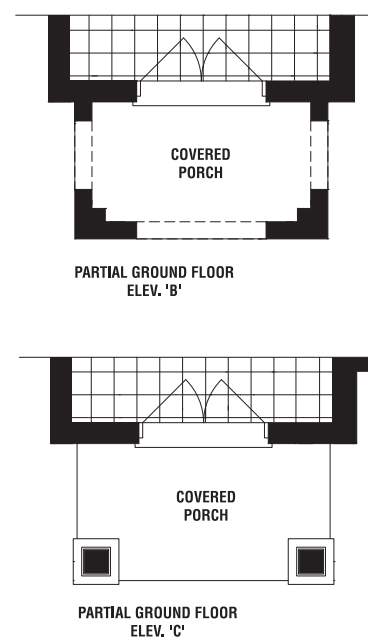

SCARLET B | 2045 SQ. FT.

SCARLET C | 2035 SQ. FT.

30+

SINGLES

THE PATH HOME STARTS HERE.

ASPEN B | 2240 SQ. FT.

ASPEN C | 2240 SQ. FT.

30+

# ASPEN

A 2235 SQ. FT. B 2240 SQ. FT. C 2240 SQ. FT.

4 BEDROOMS

3002

CEDAR B | 2320 SQ. FT.

CEDAR C | 2320 SQ. FT.

THE PATH HOME STARTS HERE.

30+

SINGLES

WILLOW B | 2550 SQ. FT.

WILLOW C | 2551 SQ. FT.

THE PATH HOME STARTS HERE.

30+

SINGLES

# WILLOW

A 2540 SQ. FT. B 2550 SQ. FT. C 2551 SQ. FT.

4 BEDROOMS

3004