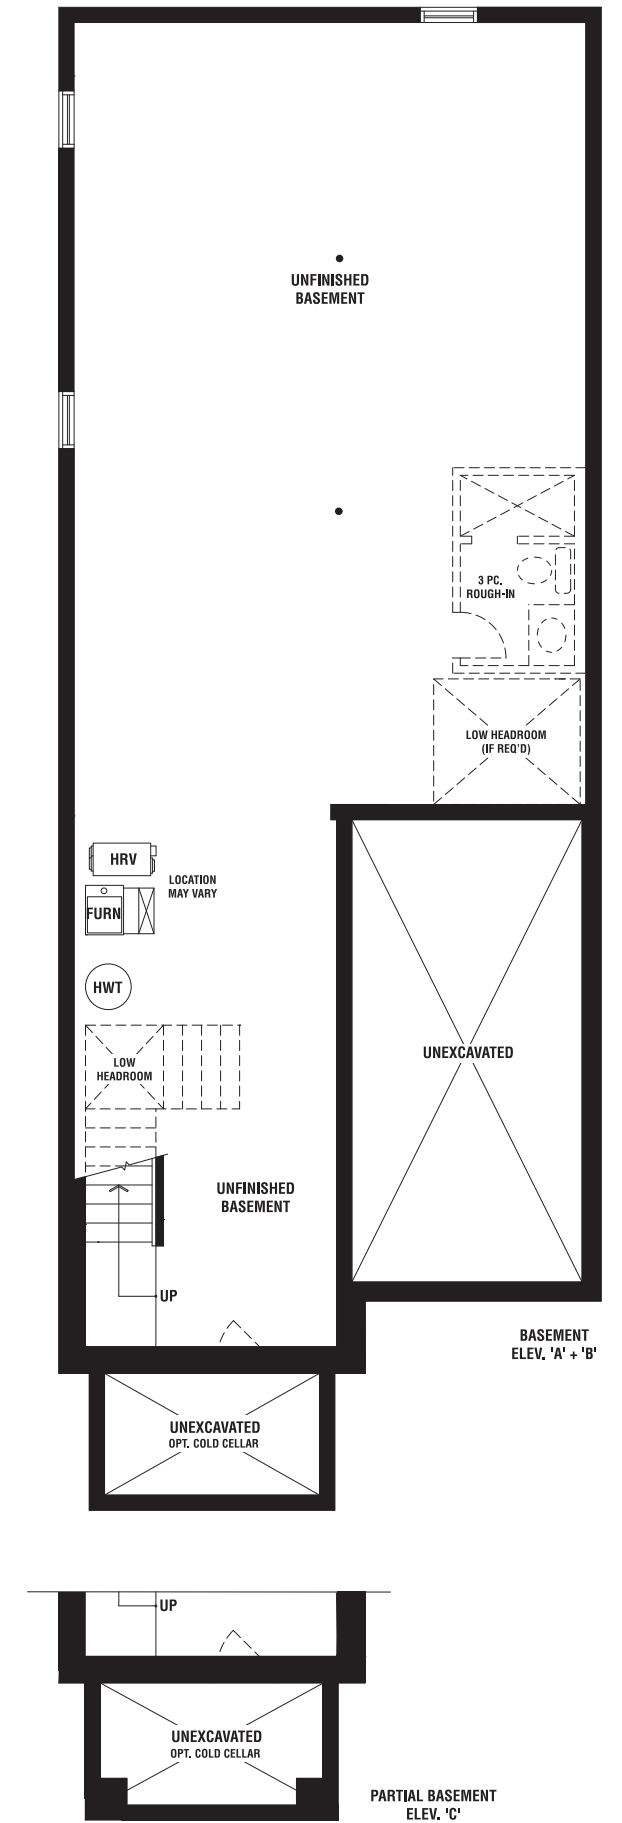

SCARLET B | 2045 SQ. FT.

SCARLET C | 2035 SQ. FT.

30+

SINGLES

THE PATH HOME STARTS HERE.

ASPEN B | 2240 SQ. FT.

ASPEN C | 2240 SQ. FT.

30+

# ASPEN

A 2235 SQ. FT. B 2240 SQ. FT. C 2240 SQ. FT.

4 BEDROOMS

3002

CEDAR B | 2320 SQ. FT.

CEDAR C | 2320 SQ. FT.

THE PATH HOME STARTS HERE.

30+

SINGLES

WILLOW B | 2550 SQ. FT.

WILLOW C | 2551 SQ. FT.

THE PATH HOME STARTS HERE.

30+

SINGLES

# WILLOW

A 2540 SQ. FT. B 2550 SQ. FT. C 2551 SQ. FT.

4 BEDROOMS

3004