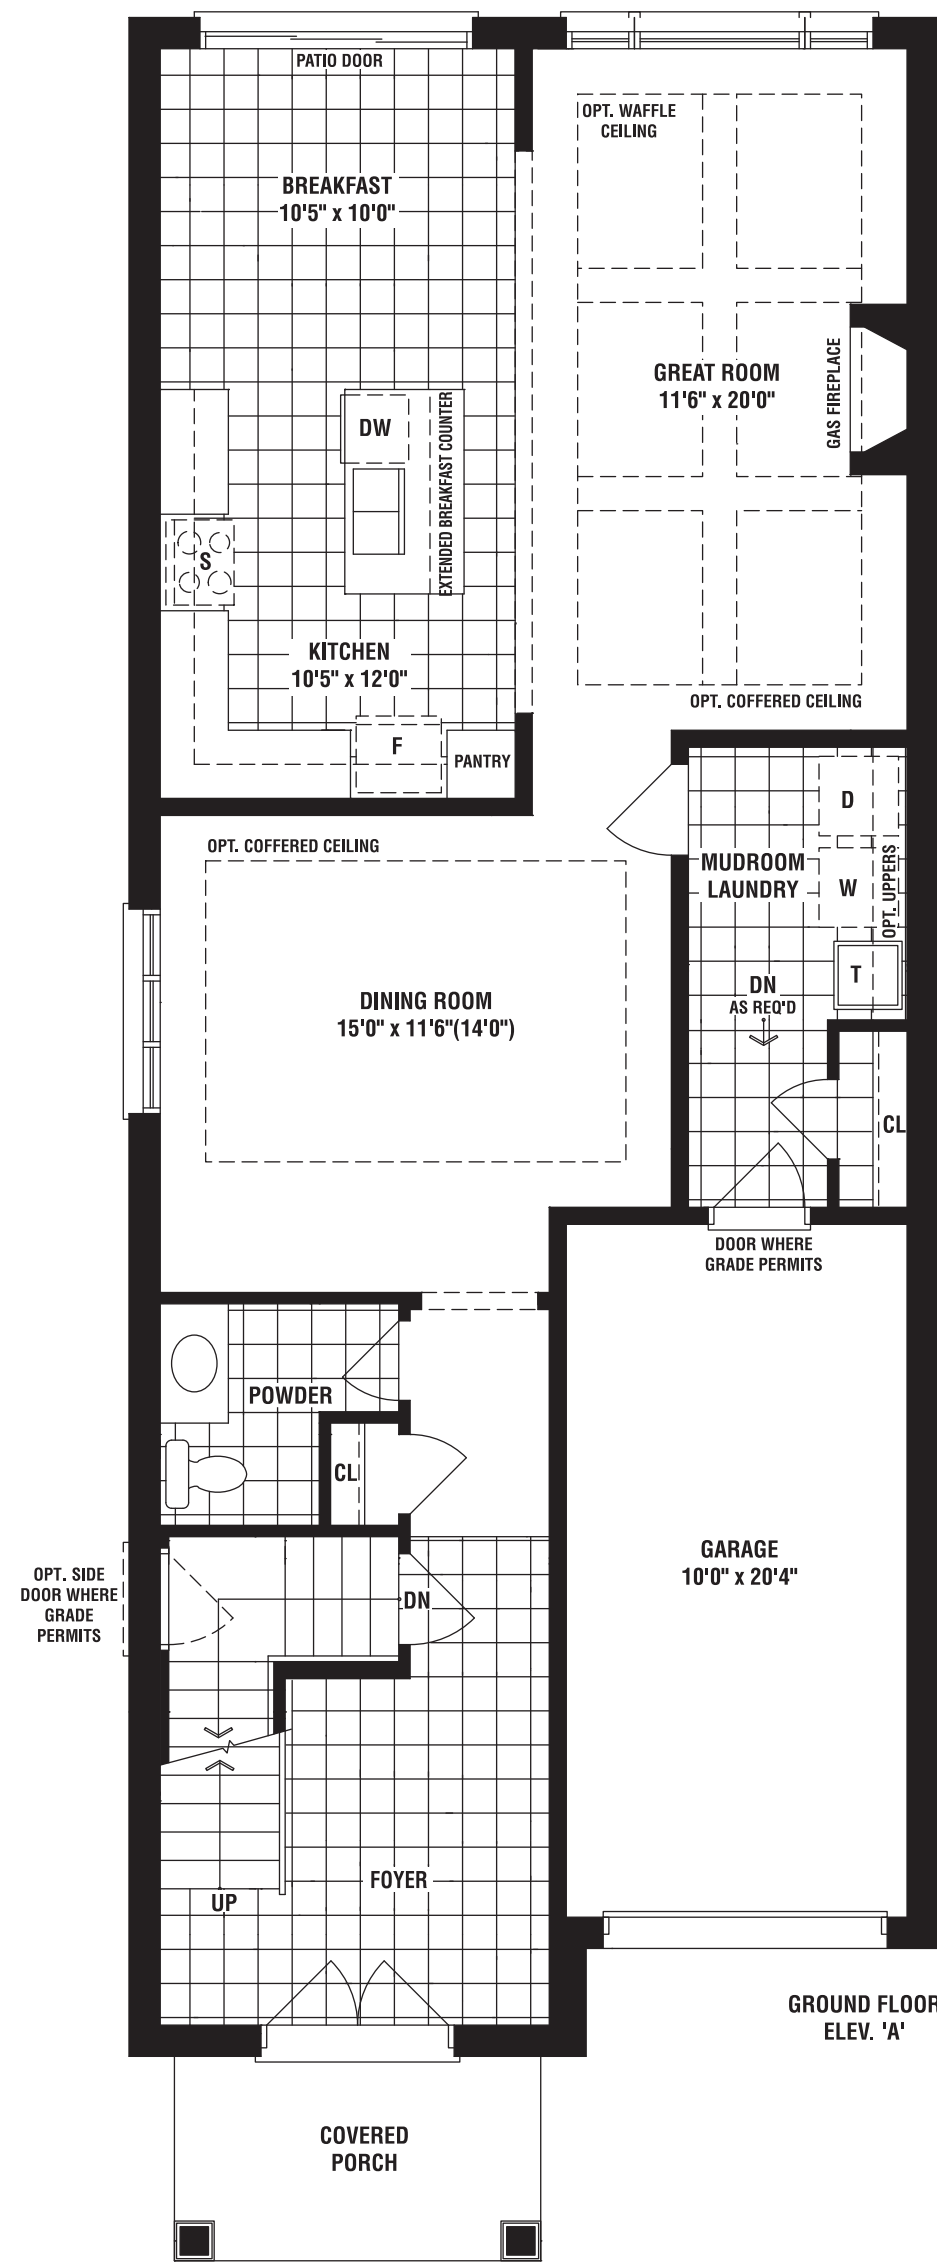

SCARLET B | 2045 SQ. FT.

SCARLET C | 2035 SQ. FT.

30+

SINGLES

THE PATH HOME STARTS HERE.

ASPEN B | 2240 SQ. FT.

ASPEN C | 2240 SQ. FT.

30+

# ASPEN

A 2235 SQ. FT. B 2240 SQ. FT. C 2240 SQ. FT.

4 BEDROOMS

3002

CEDAR B | 2320 SQ. FT.

CEDAR C | 2320 SQ. FT.

THE PATH HOME STARTS HERE.

30+

SINGLES

WILLOW B | 2550 SQ. FT.

WILLOW C | 2551 SQ. FT.

THE PATH HOME STARTS HERE.

30+

SINGLES

# WILLOW

A 2540 SQ. FT. B 2550 SQ. FT. C 2551 SQ. FT.

4 BEDROOMS

3004