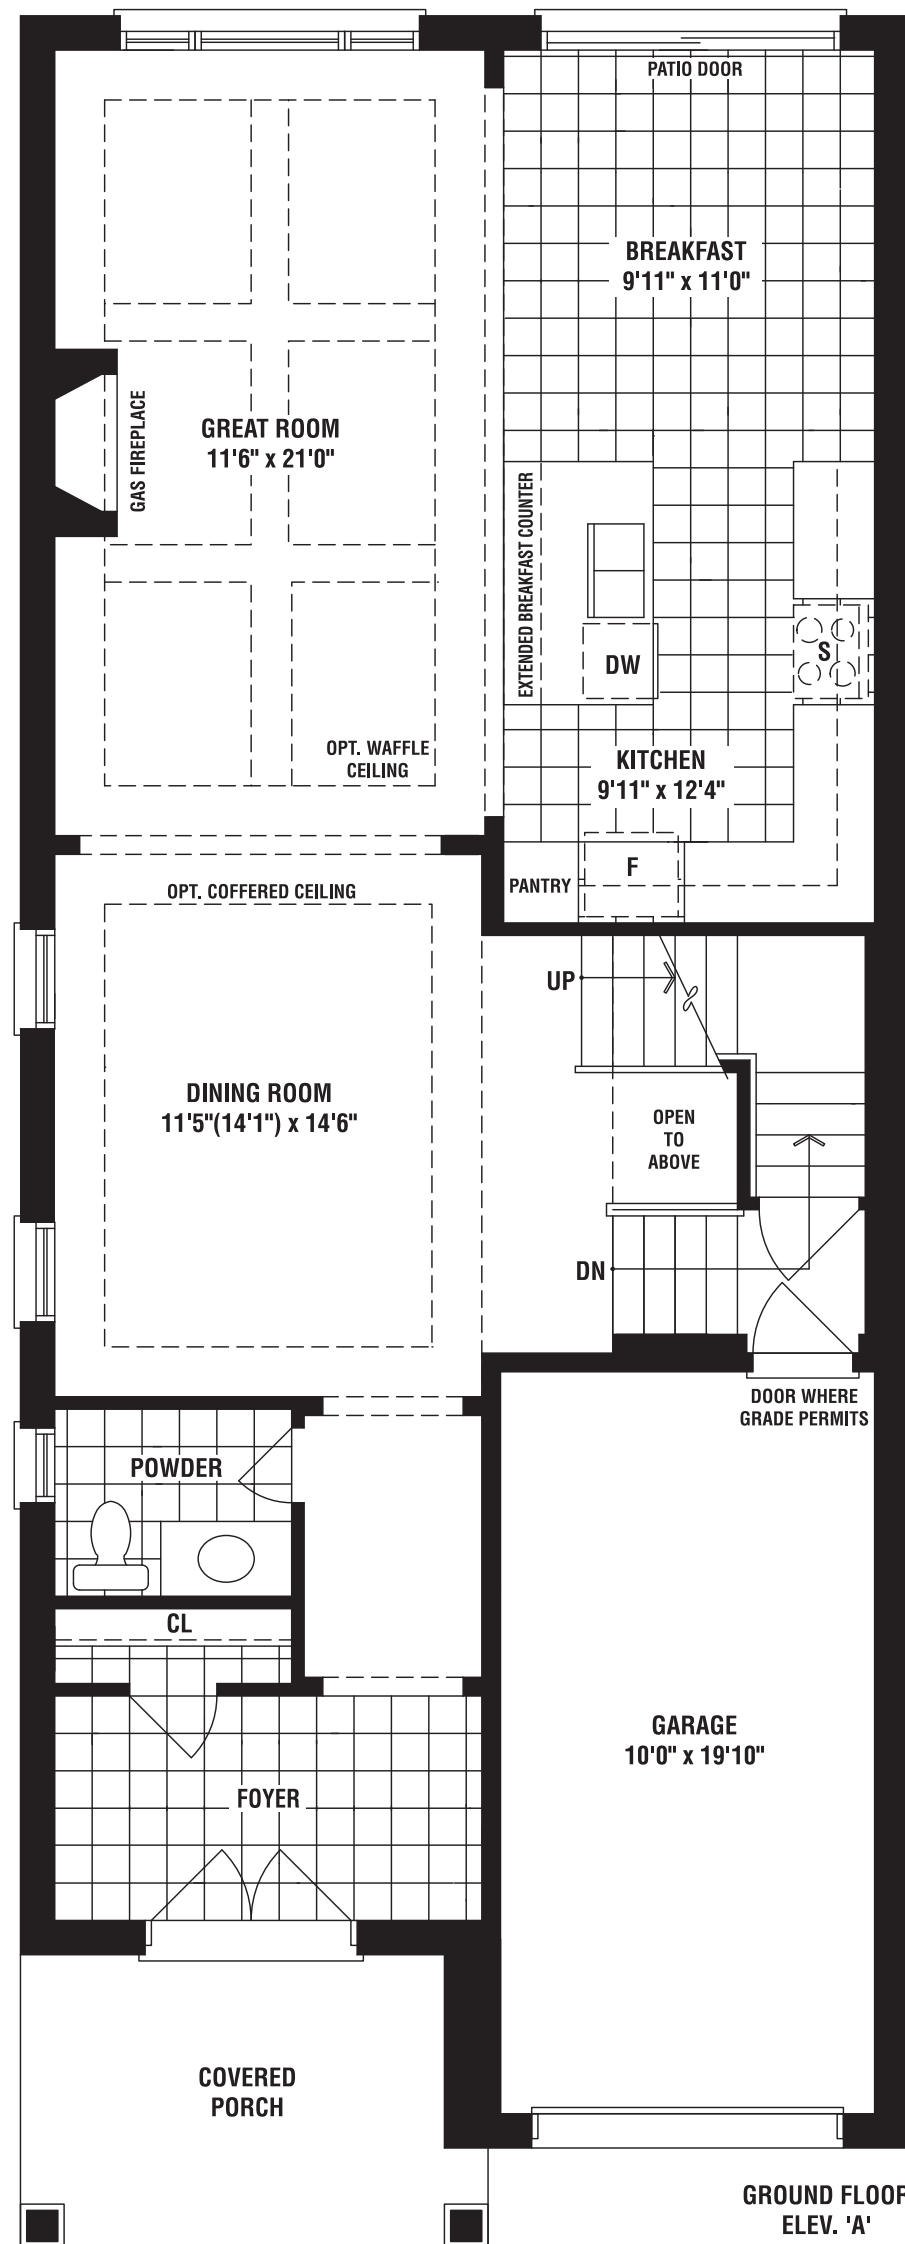

SCARLET B | 2045 SQ. FT.

SCARLET C | 2035 SQ. FT.

30+

SINGLES

THE PATH HOME STARTS HERE.

ASPEN B | 2240 SQ. FT.

ASPEN C | 2240 SQ. FT.

30+

# ASPEN

A 2235 SQ. FT. B 2240 SQ. FT. C 2240 SQ. FT.

4 BEDROOMS

3002

CEDAR B | 2320 SQ. FT.

CEDAR C | 2320 SQ. FT.

THE PATH HOME STARTS HERE.

30+

SINGLES

WILLOW B | 2550 SQ. FT.

WILLOW C | 2551 SQ. FT.

THE PATH HOME STARTS HERE.

30+

SINGLES

# WILLOW

A 2540 SQ. FT. B 2550 SQ. FT. C 2551 SQ. FT.

4 BEDROOMS

3004