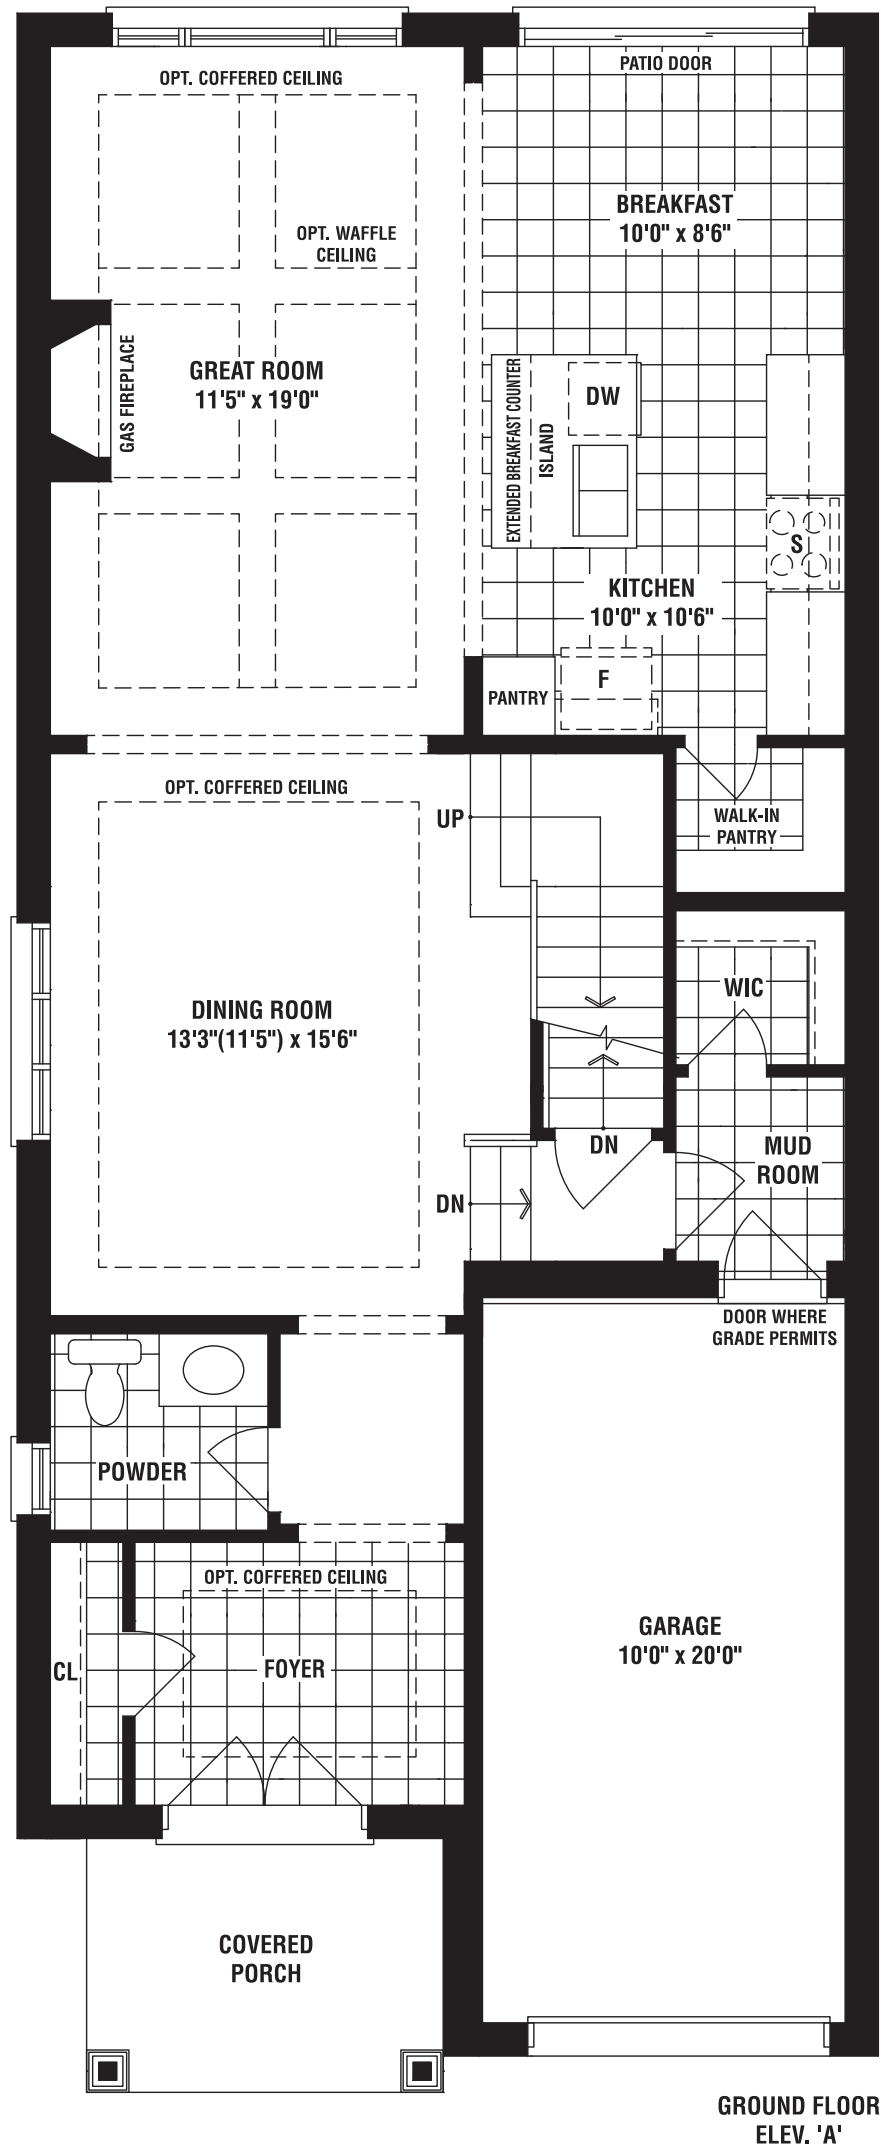

SCARLET B | 2045 SQ. FT.

SCARLET C | 2035 SQ. FT.

30+

SINGLES

THE PATH HOME STARTS HERE.

ASPEN B | 2240 SQ. FT.

ASPEN C | 2240 SQ. FT.

30+

# ASPEN

A 2235 SQ. FT. B 2240 SQ. FT. C 2240 SQ. FT.

4 BEDROOMS

3002

CEDAR B | 2320 SQ. FT.

CEDAR C | 2320 SQ. FT.

THE PATH HOME STARTS HERE.

30+

SINGLES

WILLOW B | 2550 SQ. FT.

WILLOW C | 2551 SQ. FT.

THE PATH HOME STARTS HERE.

30+

SINGLES

# WILLOW

A 2540 SQ. FT. B 2550 SQ. FT. C 2551 SQ. FT.

4 BEDROOMS

3004