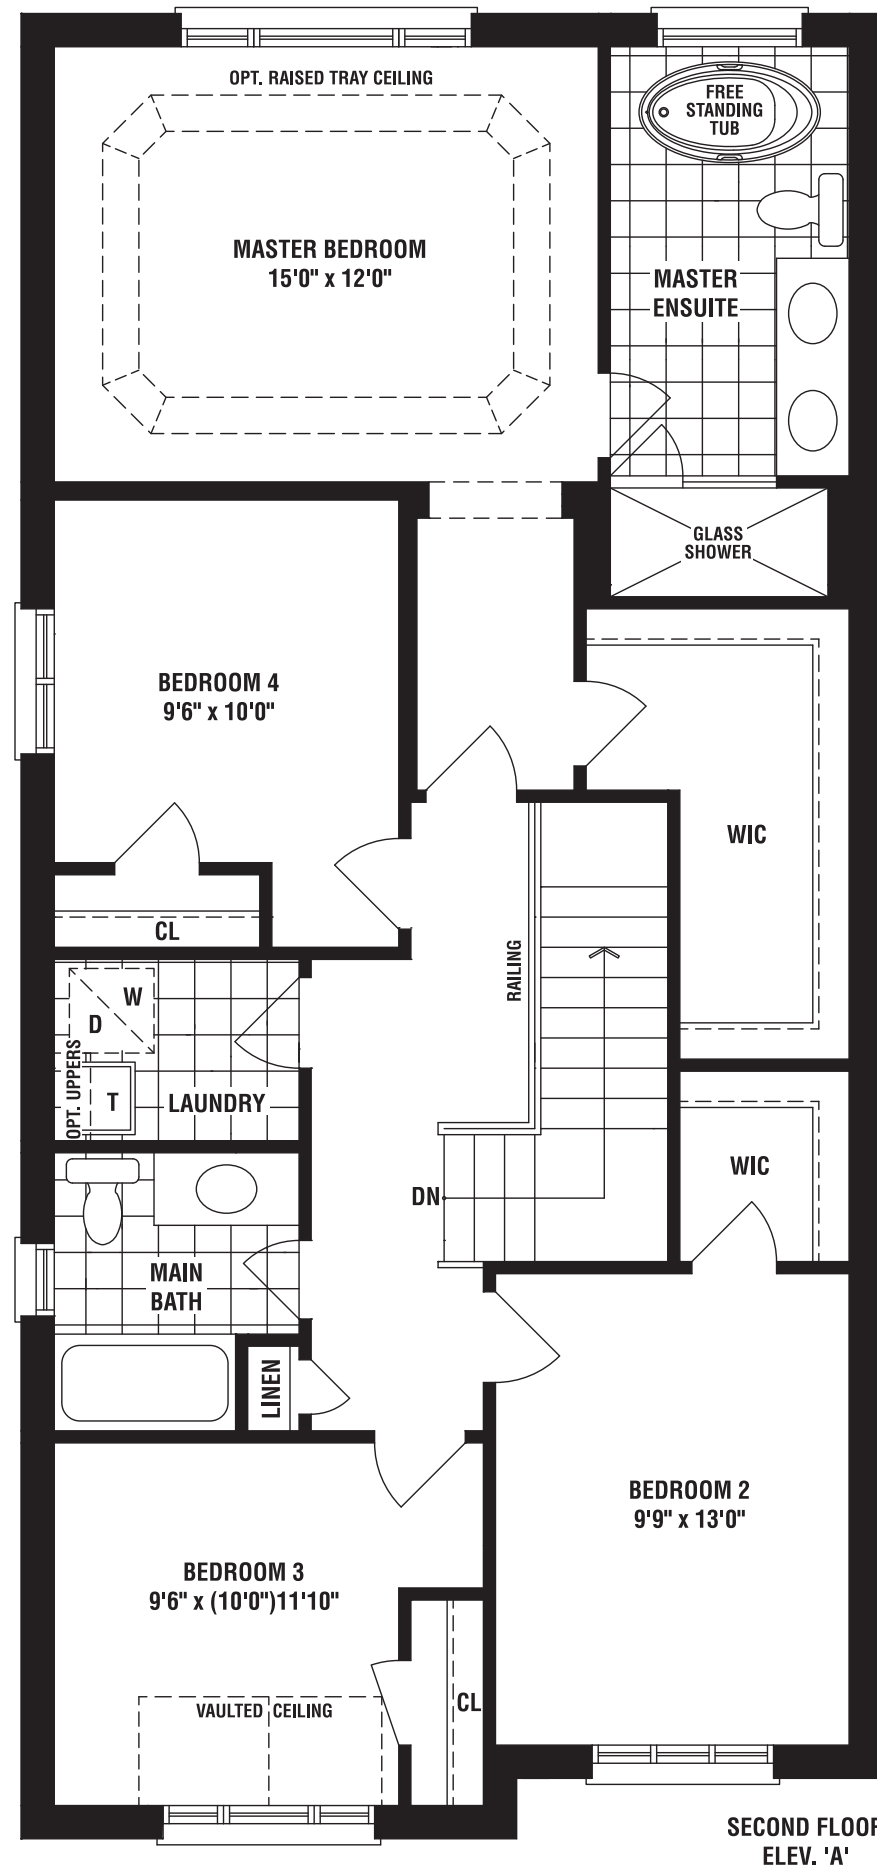

SCARLET B | 2045 SQ. FT.

SCARLET C | 2035 SQ. FT.

30+

SINGLES

THE PATH HOME STARTS HERE.

ASPEN B | 2240 SQ. FT.

ASPEN C | 2240 SQ. FT.

30+

# ASPEN

A 2235 SQ. FT. B 2240 SQ. FT. C 2240 SQ. FT.

4 BEDROOMS

3002

CEDAR B | 2320 SQ. FT.

CEDAR C | 2320 SQ. FT.

THE PATH HOME STARTS HERE.

30+

SINGLES

WILLOW B | 2550 SQ. FT.

WILLOW C | 2551 SQ. FT.

THE PATH HOME STARTS HERE.

30+

SINGLES

# WILLOW

A 2540 SQ. FT. B 2550 SQ. FT. C 2551 SQ. FT.

4 BEDROOMS

3004