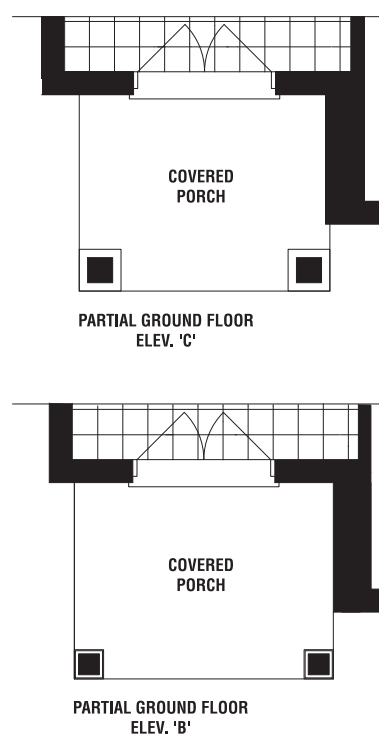

SCARLET B | 2045 SQ. FT.

SCARLET C | 2035 SQ. FT.

30+

SINGLES

THE PATH HOME STARTS HERE.

ASPEN B | 2240 SQ. FT.

ASPEN C | 2240 SQ. FT.

30+

# ASPEN

A 2235 SQ. FT. B 2240 SQ. FT. C 2240 SQ. FT.

4 BEDROOMS

3002

CEDAR B | 2320 SQ. FT.

CEDAR C | 2320 SQ. FT.

THE PATH HOME STARTS HERE.

30+

SINGLES

WILLOW B | 2550 SQ. FT.

WILLOW C | 2551 SQ. FT.

THE PATH HOME STARTS HERE.

30+

SINGLES

# WILLOW

A 2540 SQ. FT. B 2550 SQ. FT. C 2551 SQ. FT.

4 BEDROOMS

3004