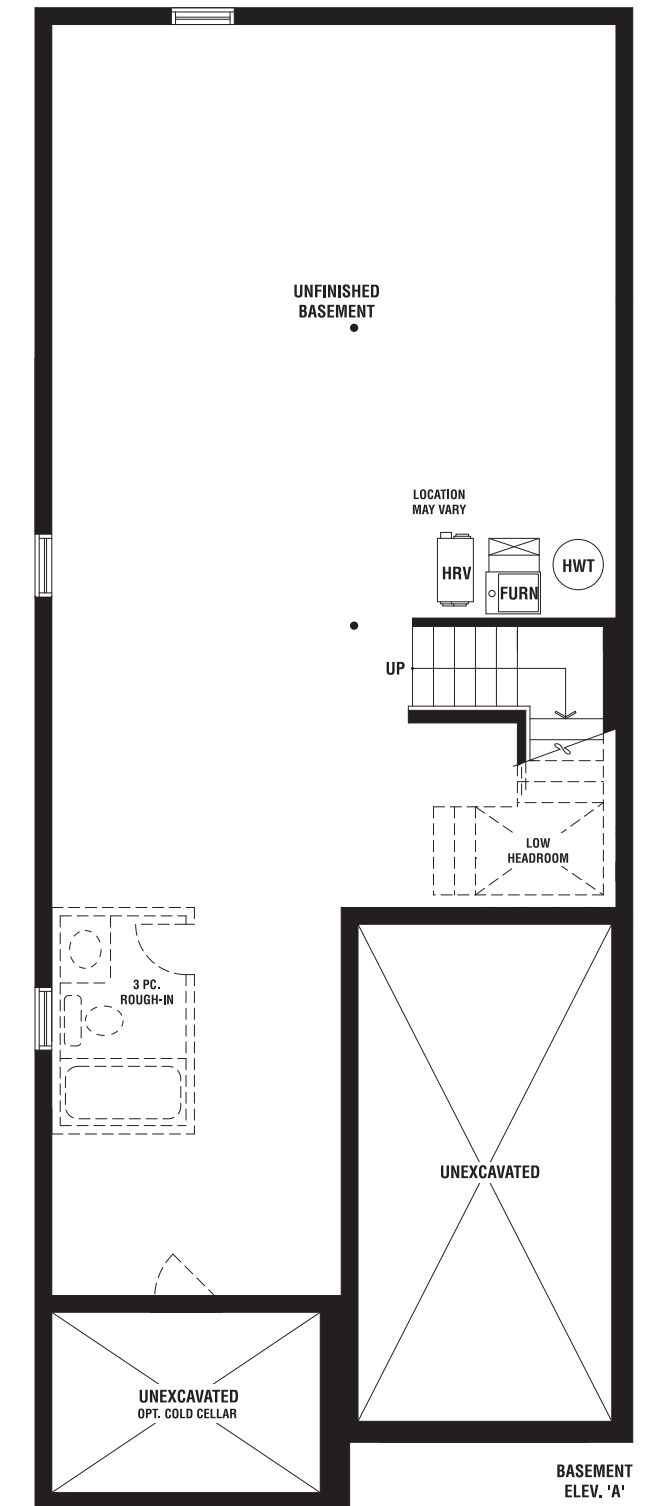

SCARLET B | 2045 SQ. FT.

SCARLET C | 2035 SQ. FT.

30+

SINGLES

THE PATH HOME STARTS HERE.

ASPEN B | 2240 SQ. FT.

ASPEN C | 2240 SQ. FT.

30+

# ASPEN

A 2235 SQ. FT. B 2240 SQ. FT. C 2240 SQ. FT.

4 BEDROOMS

3002

CEDAR B | 2320 SQ. FT.

CEDAR C | 2320 SQ. FT.

THE PATH HOME STARTS HERE.

30+

SINGLES

WILLOW B | 2550 SQ. FT.

WILLOW C | 2551 SQ. FT.

THE PATH HOME STARTS HERE.

30+

SINGLES

# WILLOW

A 2540 SQ. FT. B 2550 SQ. FT. C 2551 SQ. FT.

4 BEDROOMS

3004