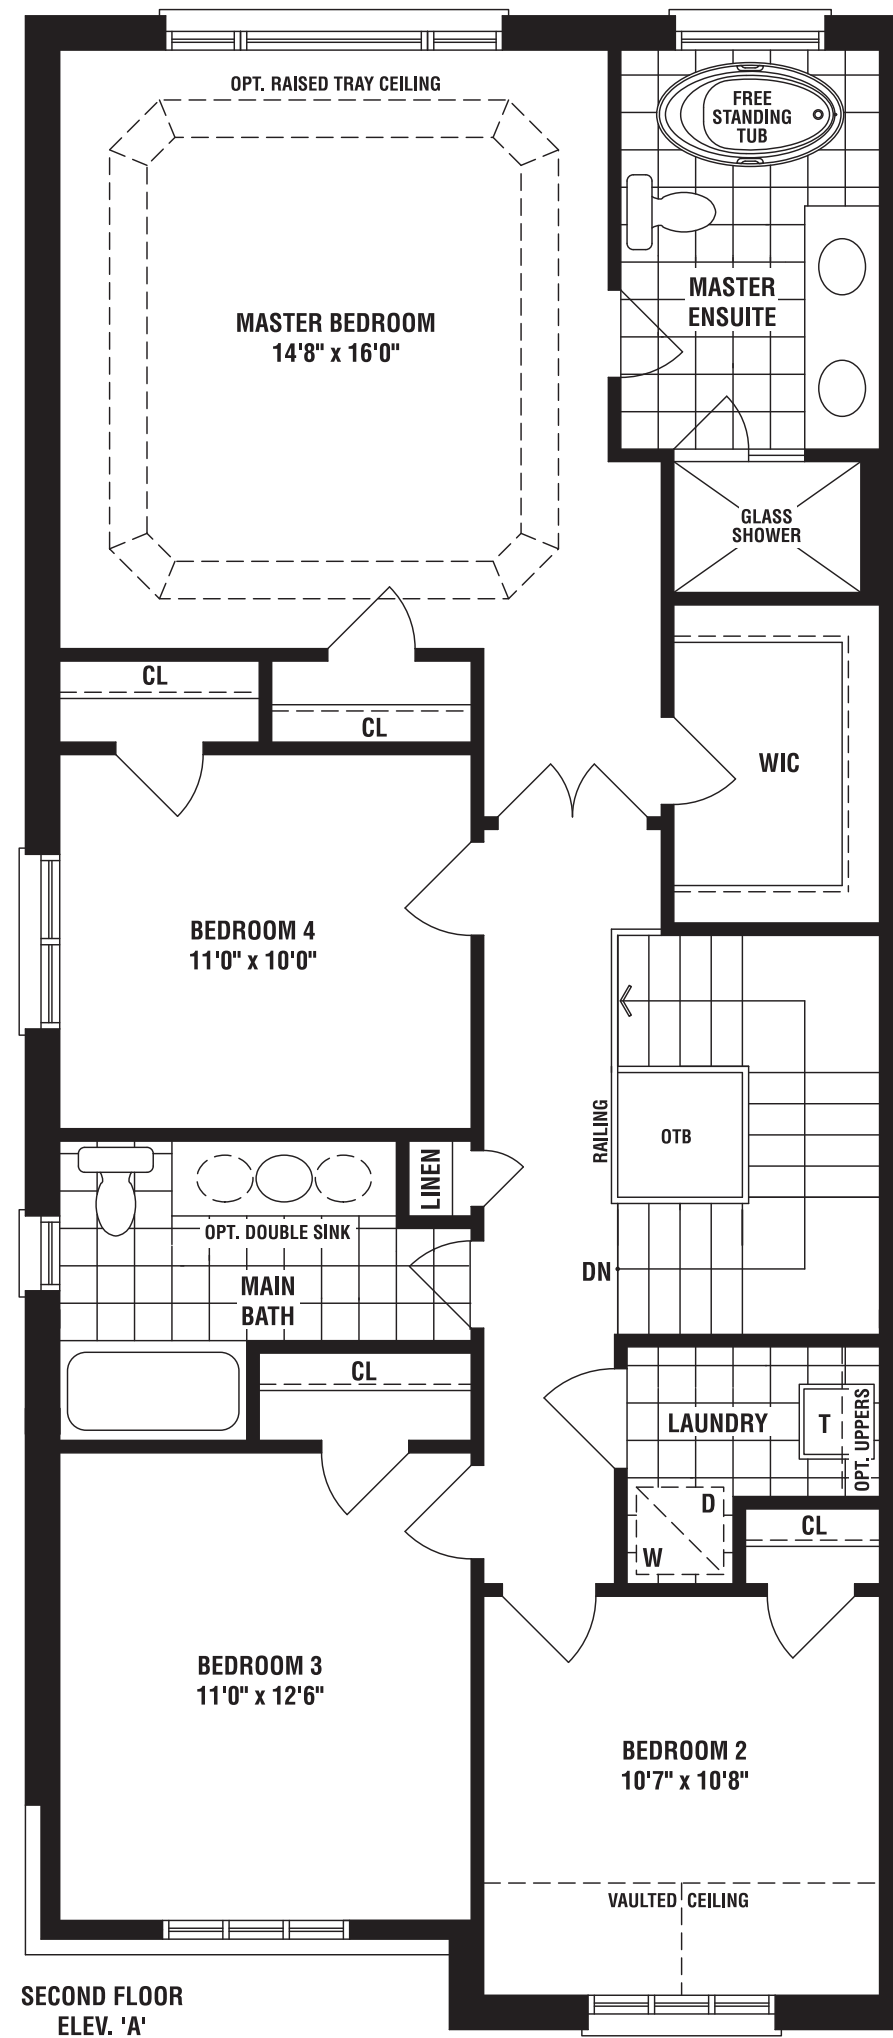

SCARLET B | 2045 SQ. FT.

SCARLET C | 2035 SQ. FT.

30+

SINGLES

THE PATH HOME STARTS HERE.

ASPEN B | 2240 SQ. FT.

ASPEN C | 2240 SQ. FT.

30+

# ASPEN

A 2235 SQ. FT. B 2240 SQ. FT. C 2240 SQ. FT.

4 BEDROOMS

3002

CEDAR B | 2320 SQ. FT.

CEDAR C | 2320 SQ. FT.

THE PATH HOME STARTS HERE.

30+

SINGLES

WILLOW B | 2550 SQ. FT.

WILLOW C | 2551 SQ. FT.

THE PATH HOME STARTS HERE.

30+

SINGLES

# WILLOW

A 2540 SQ. FT. B 2550 SQ. FT. C 2551 SQ. FT.

4 BEDROOMS

3004