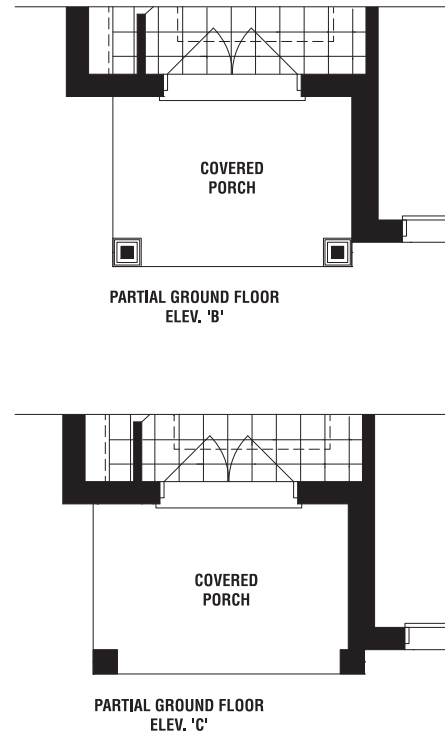

SCARLET B | 2045 SQ. FT.

SCARLET C | 2035 SQ. FT.

30+

SINGLES

THE PATH HOME STARTS HERE.

ASPEN B | 2240 SQ. FT.

ASPEN C | 2240 SQ. FT.

30+

# ASPEN

A 2235 SQ. FT. B 2240 SQ. FT. C 2240 SQ. FT.

4 BEDROOMS

3002

CEDAR B | 2320 SQ. FT.

CEDAR C | 2320 SQ. FT.

THE PATH HOME STARTS HERE.

30+

SINGLES

WILLOW B | 2550 SQ. FT.

WILLOW C | 2551 SQ. FT.

THE PATH HOME STARTS HERE.

30+

SINGLES

# WILLOW

A 2540 SQ. FT. B 2550 SQ. FT. C 2551 SQ. FT.

4 BEDROOMS

3004