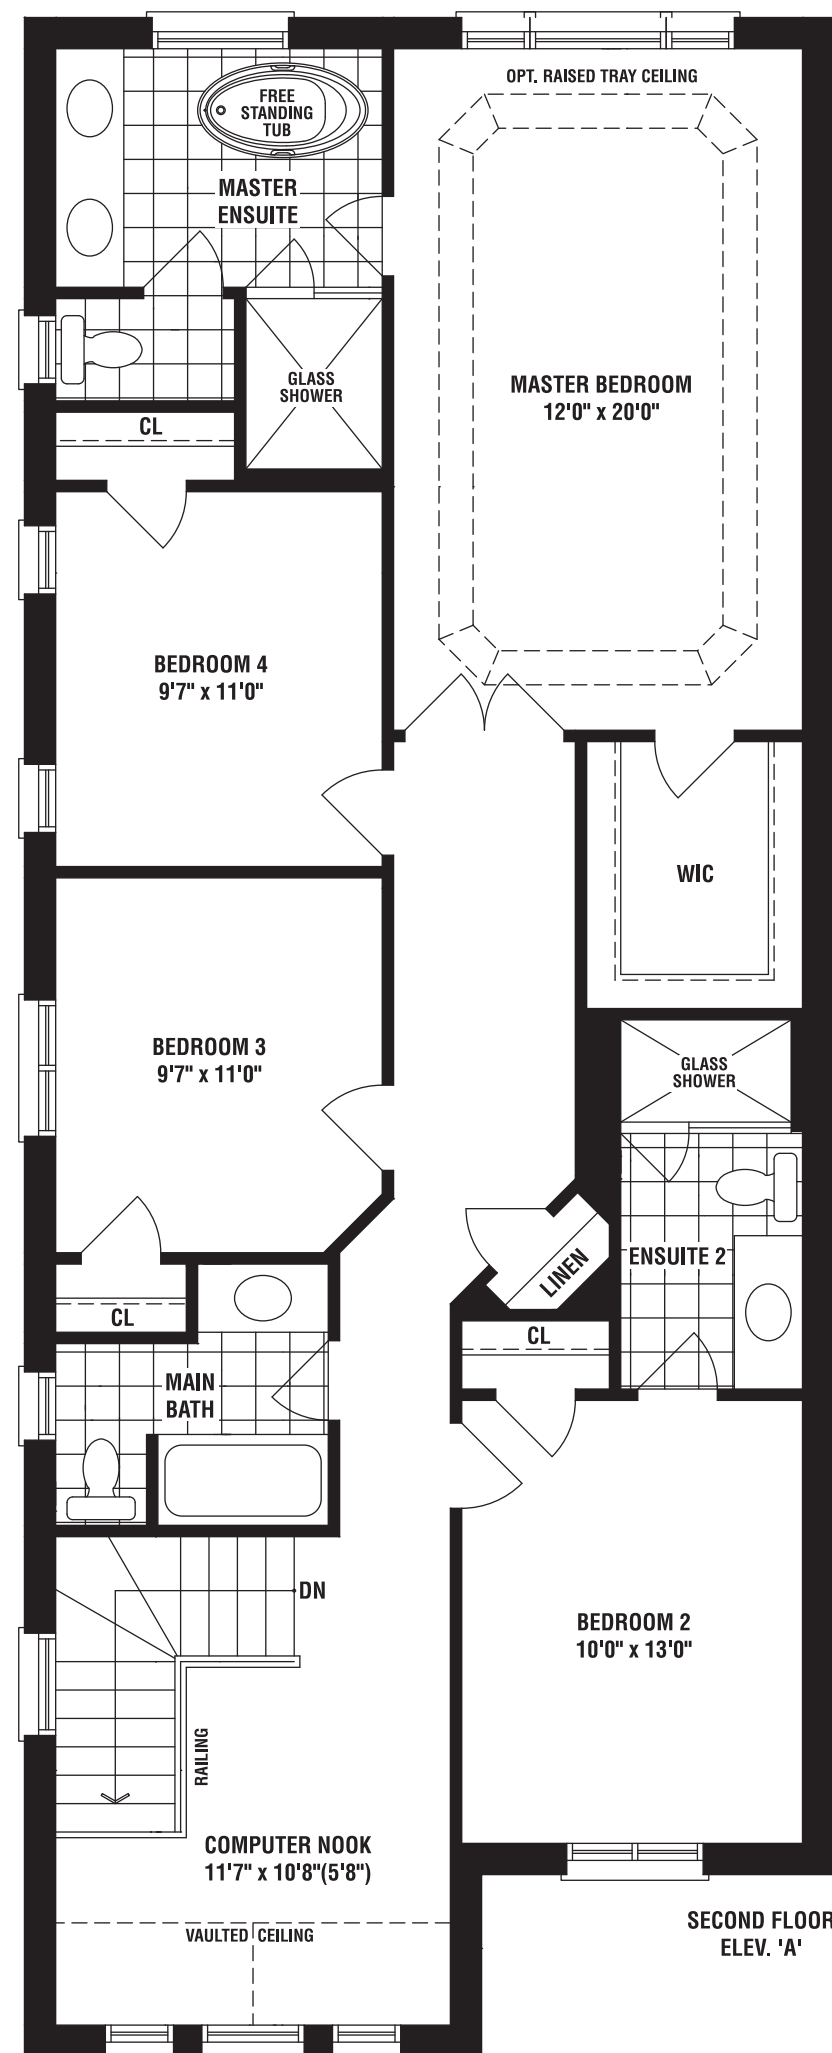

SCARLET B | 2045 SQ. FT.

SCARLET C | 2035 SQ. FT.

30+

SINGLES

THE PATH HOME STARTS HERE.

ASPEN B | 2240 SQ. FT.

ASPEN C | 2240 SQ. FT.

30+

# ASPEN

A 2235 SQ. FT. B 2240 SQ. FT. C 2240 SQ. FT.

4 BEDROOMS

3002

CEDAR B | 2320 SQ. FT.

CEDAR C | 2320 SQ. FT.

THE PATH HOME STARTS HERE.

30+

SINGLES

WILLOW B | 2550 SQ. FT.

WILLOW C | 2551 SQ. FT.

THE PATH HOME STARTS HERE.

30+

SINGLES

# WILLOW

A 2540 SQ. FT. B 2550 SQ. FT. C 2551 SQ. FT.

4 BEDROOMS

3004