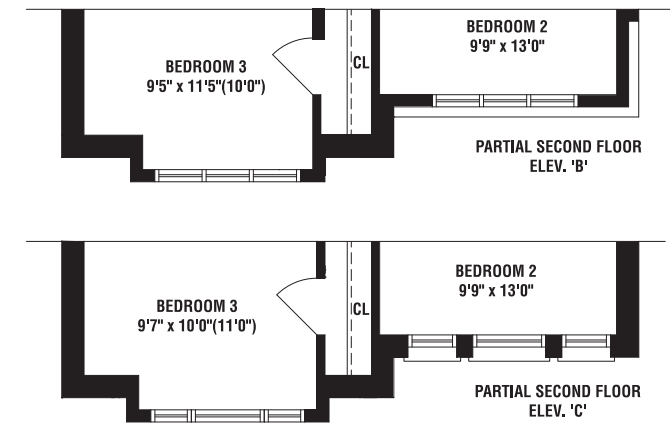

SCARLET B | 2045 SQ. FT.

SCARLET C | 2035 SQ. FT.

30+

SINGLES

THE PATH HOME STARTS HERE.

ASPEN B | 2240 SQ. FT.

ASPEN C | 2240 SQ. FT.

30+

# ASPEN

A 2235 SQ. FT. B 2240 SQ. FT. C 2240 SQ. FT.

4 BEDROOMS

3002

CEDAR B | 2320 SQ. FT.

CEDAR C | 2320 SQ. FT.

THE PATH HOME STARTS HERE.

30+

SINGLES

WILLOW B | 2550 SQ. FT.

WILLOW C | 2551 SQ. FT.

THE PATH HOME STARTS HERE.

30+

SINGLES

# WILLOW

A 2540 SQ. FT. B 2550 SQ. FT. C 2551 SQ. FT.

4 BEDROOMS

3004