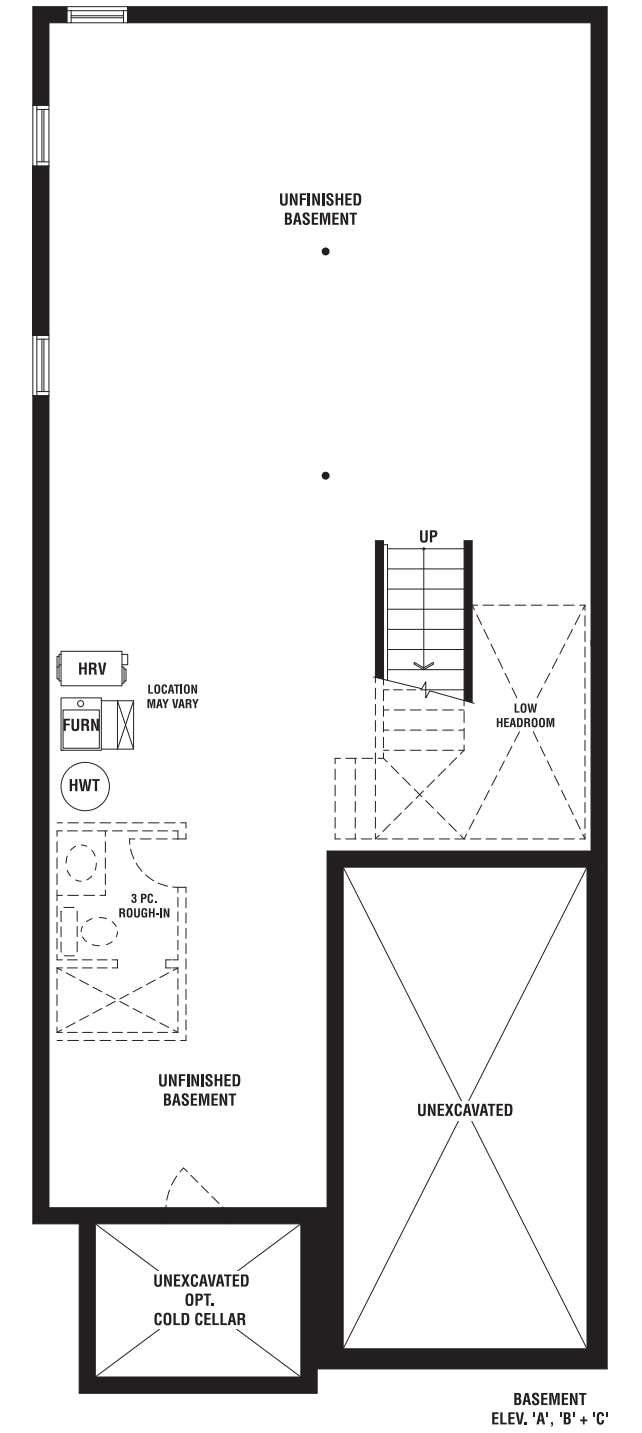

SCARLET B | 2045 SQ. FT.

SCARLET C | 2035 SQ. FT.

30+

SINGLES

THE PATH HOME STARTS HERE.

ASPEN B | 2240 SQ. FT.

ASPEN C | 2240 SQ. FT.

30+

# ASPEN

A 2235 SQ. FT. B 2240 SQ. FT. C 2240 SQ. FT.

4 BEDROOMS

3002

CEDAR B | 2320 SQ. FT.

CEDAR C | 2320 SQ. FT.

THE PATH HOME STARTS HERE.

30+

SINGLES

WILLOW B | 2550 SQ. FT.

WILLOW C | 2551 SQ. FT.

THE PATH HOME STARTS HERE.

30+

SINGLES

# WILLOW

A 2540 SQ. FT. B 2550 SQ. FT. C 2551 SQ. FT.

4 BEDROOMS

3004