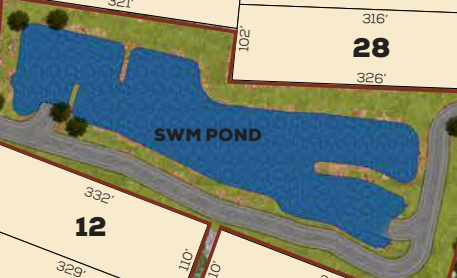

BROCK ROAD

LEHMAN COURT

SAMARILLO DRIVE

LOYST AVENUE

SAMARILLO DRIVE

OLD BROCK ROAD

PROPOSED PARK

CLAREHAVEN
ESTATES

SITE PLAN LEGEND

- Transformer
- Street Lights
- Wood Screen Fence
- Black Chain Link Fence

Lot dimensions, specifications, driveway, fencing and sidewalk locations are approximate and subject to change without notice. Landscaping is artist's concept and actual plantings may vary. Size, shape, and location of lots are displayed for concept purposes and are not an actual survey of the Land. Lot numbering is for marketing reference and is not based on future municipal addressing. E.&O.E. September 2023