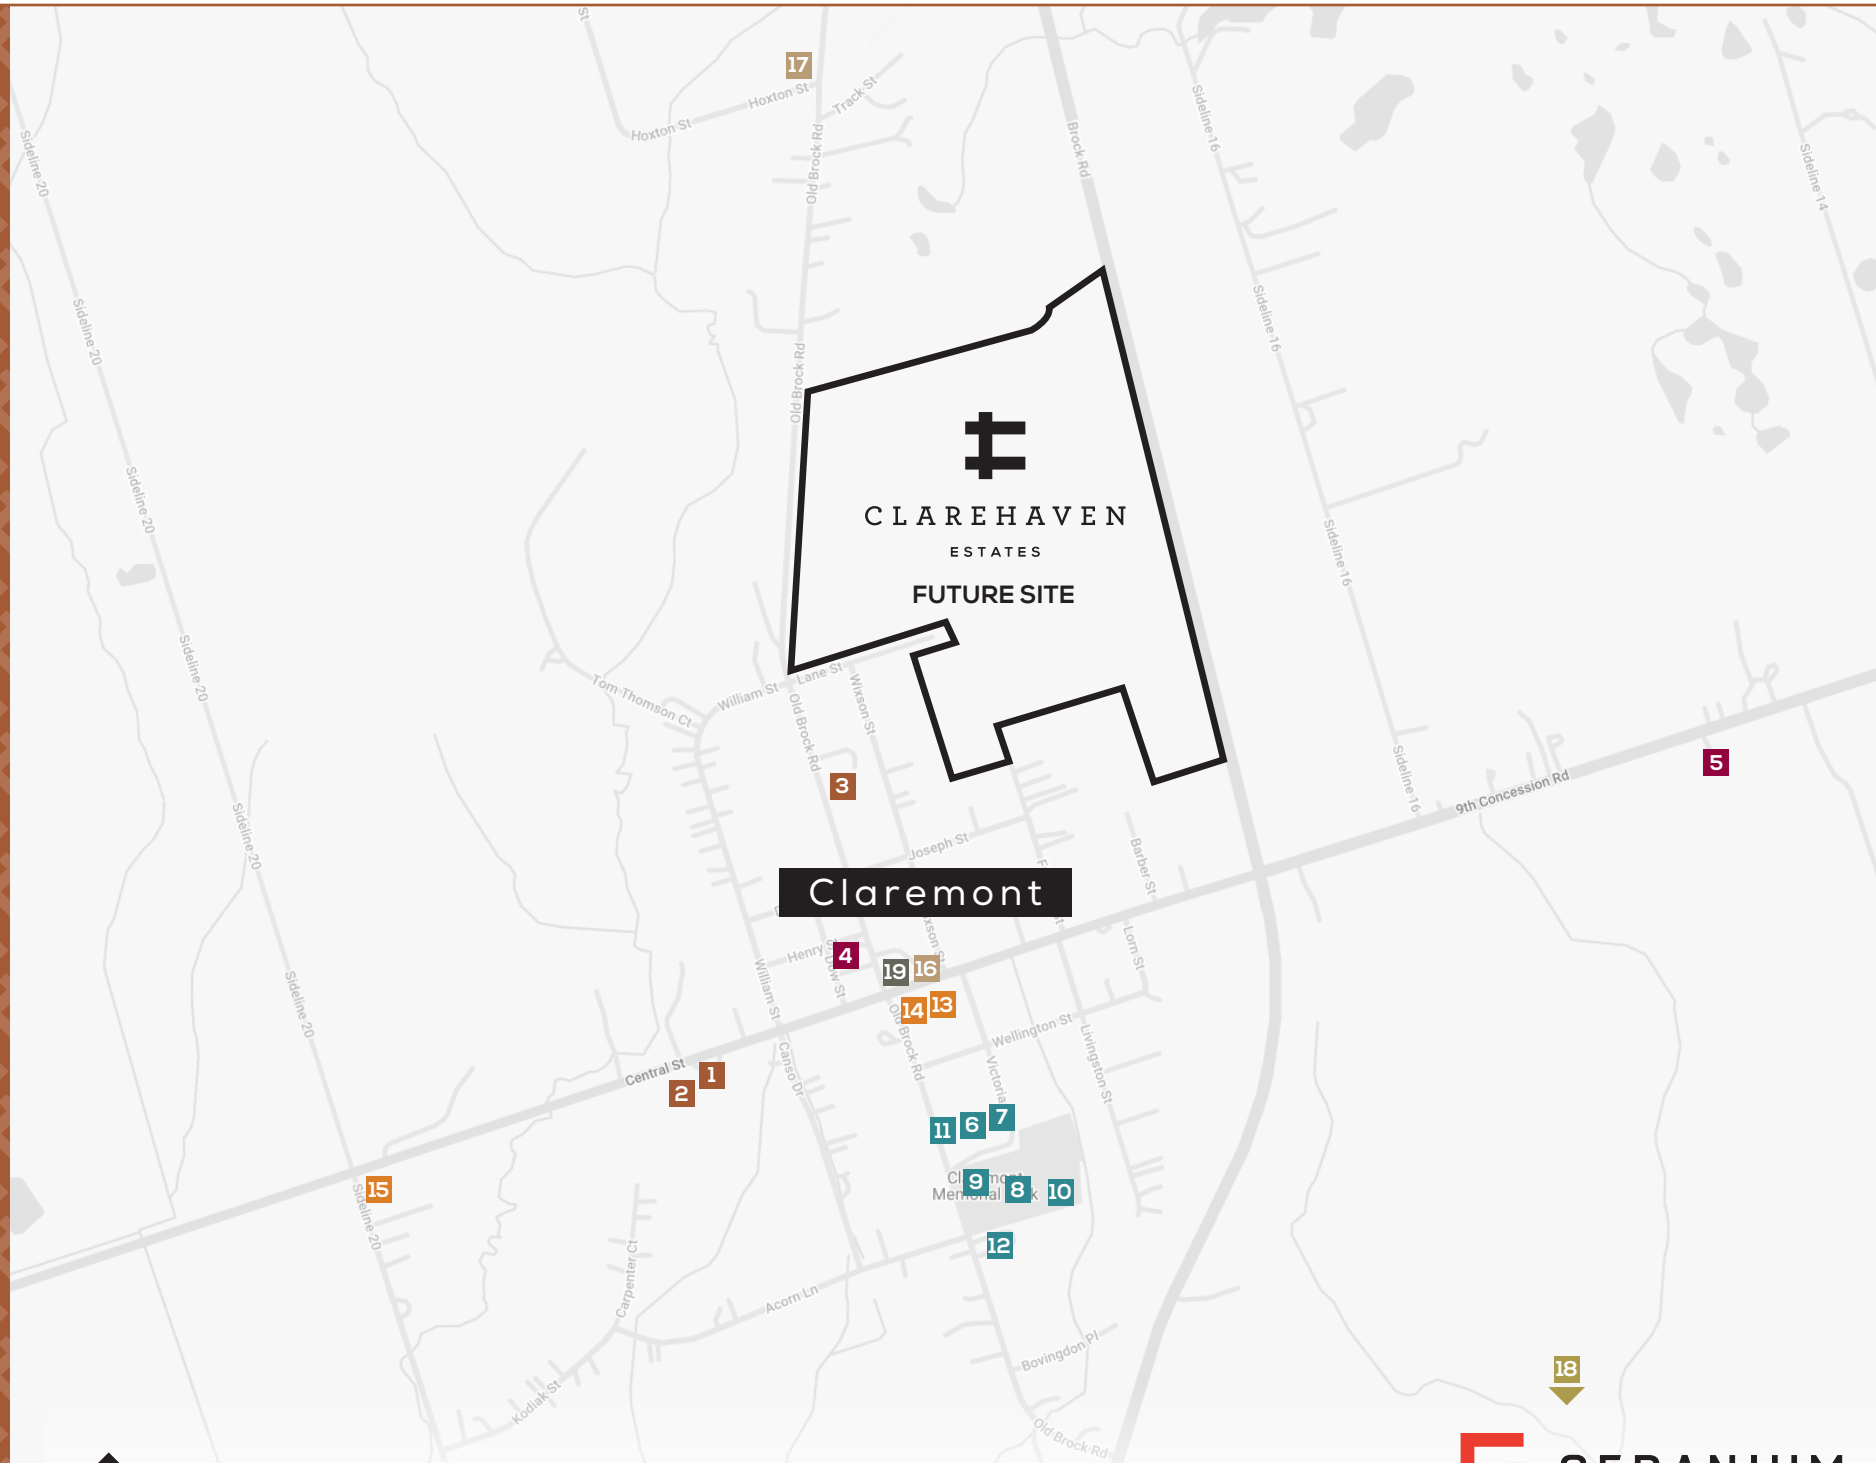

THE HAMLET OF  
**CLAREMONT**  
 AMENITIES MAP

**Education**

1. Claremont PS
2. Schoolhouse Playcare
3. Me and My Friends Child Care

**Medical**

4. Claremont Compounding Pharmacy
5. Claremont Veterinary Services

**Stores & Services**

13. Claremont General Store
14. LCBO
15. Main Street Limousine

**Food & Drinks**

16. Old Brock Cafe & Pizzeria
17. Claremont Country Depot/ Restaurant (Thai, Indian, Pizza, etc.)

**Golf**

18. 4 Seasons Country Club

**Gas Station**

19. Esso

CLAREHAVEN  
 ESTATES

Map provided is intended for general information purposes. Distance and time displayed may vary. Illustration is artist's concept. E.&O.E 2023.