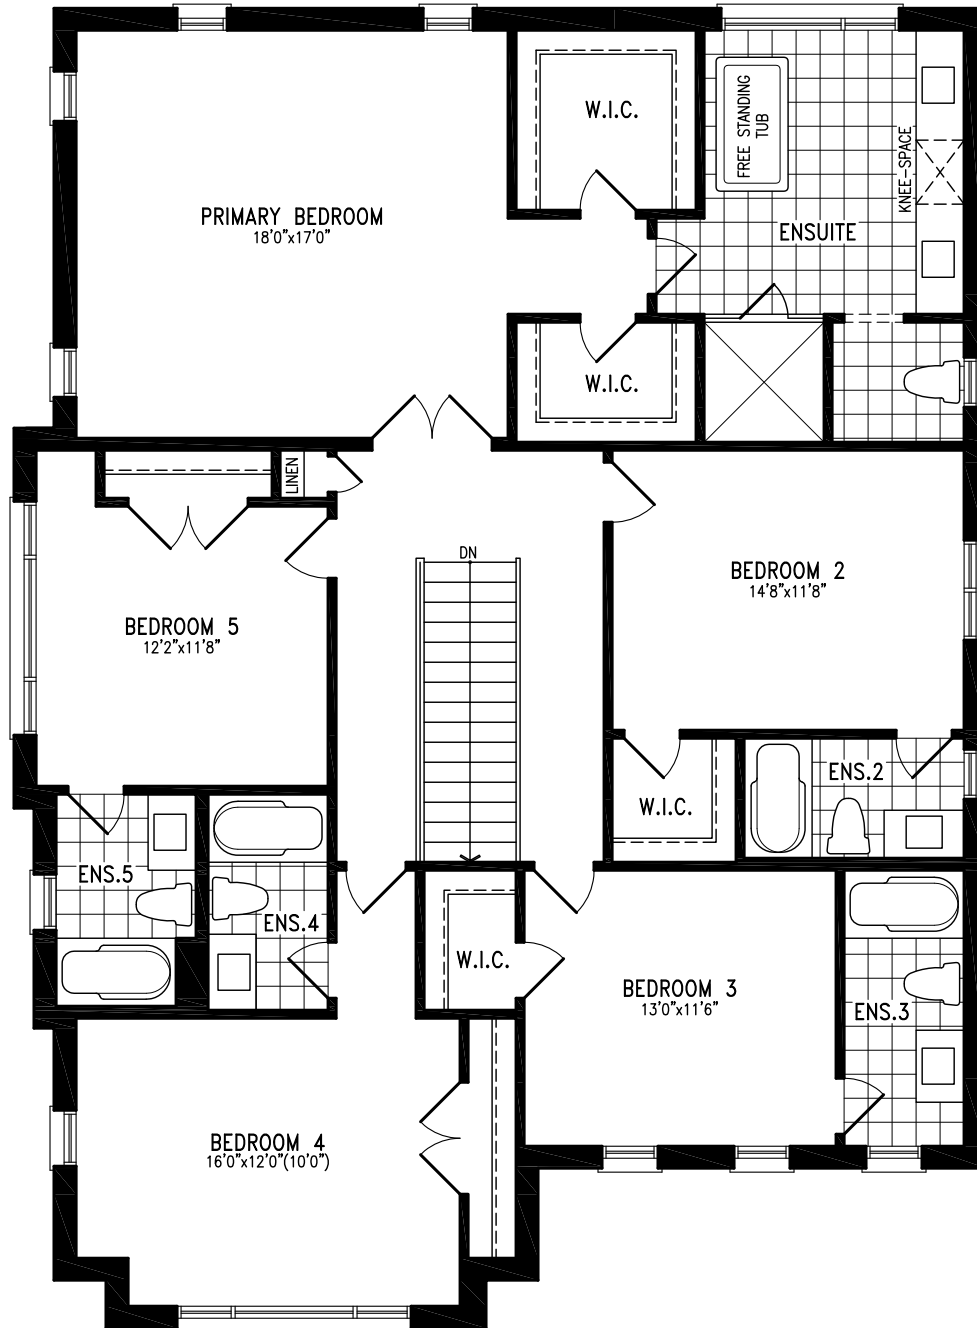

KING'S PLATE CORNER

Elevation A | 50' Single

KING'S PLATE CORNER

3,713 SQ.FT.

Elevation A | 50' single

Elevation A
GROUND FLOOR

KING'S PLATE CORNER UC50-1C prices & specifications subject to change without notice. Useable square footage may vary from that stated herein. Artists concept only E. & O. E. © 2023 CountryWide Homes. All rights reserved.

KING'S PLATE CORNER

3,713 SQ.FT.

Elevation B | 50' single

Elevation B
BASEMENT

KING'S PLATE CORNER UC50-1C prices & specifications subject to change without notice. Useable square footage may vary from that stated herein. Artists concept only E. & O. E. © 2023 CountryWide Homes. All rights reserved.

KING'S PLATE CORNER

Elevation C | 50' Single

KING'S PLATE CORNER

3,728 SQ.FT.

Elevation C | 50' single

Elevation C
GROUND FLOOR

KING'S PLATE CORNER UC50-1C prices & specifications subject to change without notice. Useable square footage may vary from that stated herein. Artists concept only E. & O. E. © 2023 CountryWide Homes. All rights reserved.

KING'S PLATE CORNER

3,728 SQ.FT.

Elevation C | 50' single

Elevation C
SECOND FLOOR

KING'S PLATE CORNER UC50-1C prices & specifications subject to change without notice. Useable square footage may vary from that stated herein. Artists concept only E. & O. E. © 2023 CountryWide Homes. All rights reserved.