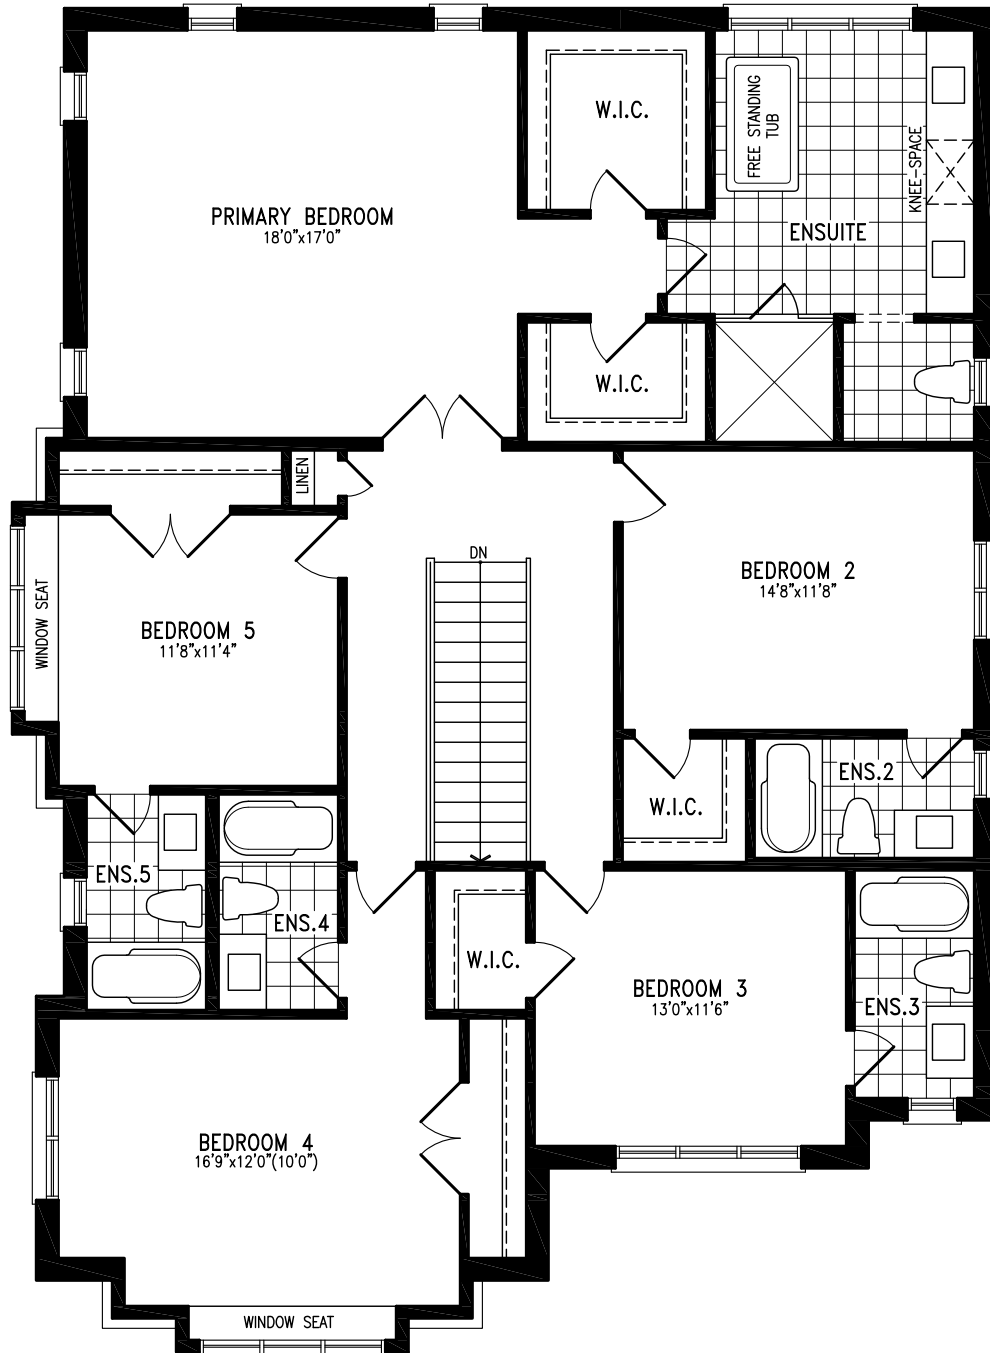

KING'S PLATE CORNER

Elevation A | 50' Single

KING'S PLATE CORNER

3,713 SQ.FT.

Elevation A | 50' single

Elevation A
GROUND FLOOR

KING'S PLATE CORNER UC50-1C prices & specifications subject to change without notice. Useable square footage may vary from that stated herein. Artists concept only E. & O. E. © 2023 CountryWide Homes. All rights reserved.

KING'S PLATE CORNER

3,713 SQ.FT.

Elevation A | 50' single

Elevation A
SECOND FLOOR

KING'S PLATE CORNER UC50-1C prices & specifications subject to change without notice. Useable square footage may vary from that stated herein. Artists concept only E. & O. E. © 2023 CountryWide Homes. All rights reserved.

KING'S PLATE CORNER

3,713 SQ.FT.

Elevation A | 50' single

Elevation A
BASEMENT

KING'S PLATE CORNER UC50-1C prices & specifications subject to change without notice. Useable square footage may vary from that stated herein. Artists concept only E. & O. E. © 2023 CountryWide Homes. All rights reserved.

KING'S PLATE CORNER

Elevation B | 50' Single

KING'S PLATE CORNER

3,713 SQ.FT.

Elevation B | 50' single

Elevation B
GROUND FLOOR

KING'S PLATE CORNER UC50-1C prices & specifications subject to change without notice. Useable square footage may vary from that stated herein. Artists concept only E. & O. E. © 2023 CountryWide Homes. All rights reserved.