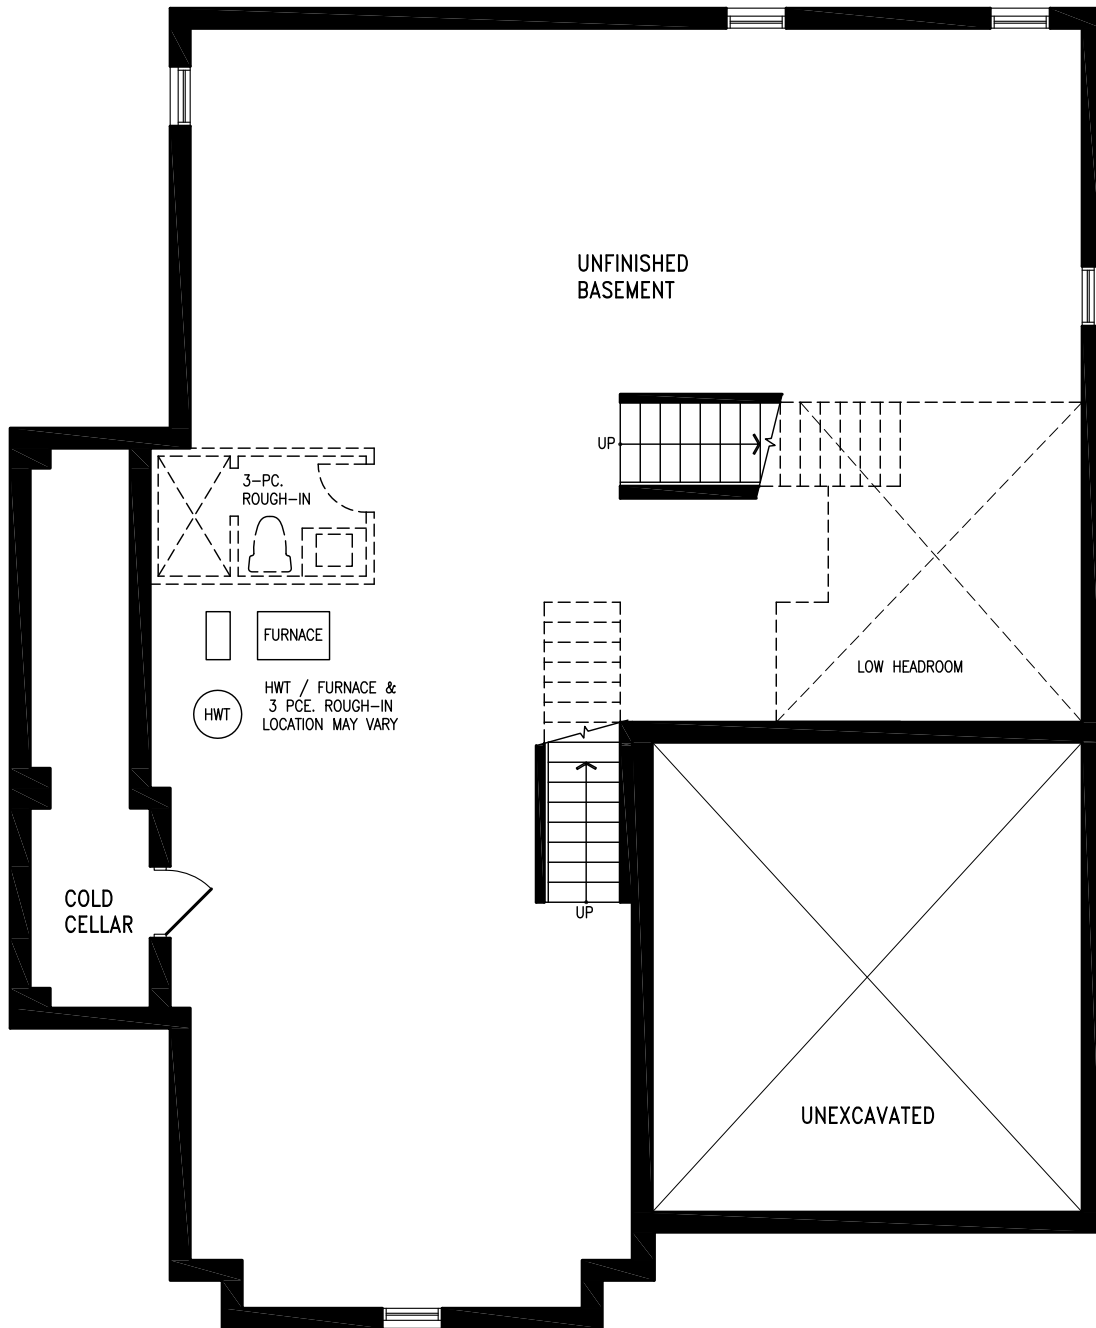

KING'S PLATE CORNER

3,713 SQ.FT.

Elevation B | 50' single

Elevation B
BASEMENT

KING'S PLATE CORNER UC50-1C prices & specifications subject to change without notice. Useable square footage may vary from that stated herein. Artists concept only E. & O. E. © 2023 CountryWide Homes. All rights reserved.

KING'S PLATE CORNER

Elevation C | 50' Single

KING'S PLATE CORNER

3,728 SQ.FT.

Elevation C | 50' single

Elevation C
GROUND FLOOR

KING'S PLATE CORNER UC50-1C prices & specifications subject to change without notice. Useable square footage may vary from that stated herein. Artists concept only E. & O. E. © 2023 CountryWide Homes. All rights reserved.

KING'S PLATE CORNER

3,728 SQ.FT.

Elevation C | 50' single

Elevation C
SECOND FLOOR

KING'S PLATE CORNER UC50-1C prices & specifications subject to change without notice. Useable square footage may vary from that stated herein. Artists concept only E. & O. E. © 2023 CountryWide Homes. All rights reserved.

KING'S PLATE CORNER

3,728 SQ.FT.

Elevation C | 50' single

Elevation C
BASEMENT

KING'S PLATE CORNER UC50-1C prices & specifications subject to change without notice. Useable square footage may vary from that stated herein. Artists concept only E. & O. E. © 2023 CountryWide Homes. All rights reserved.