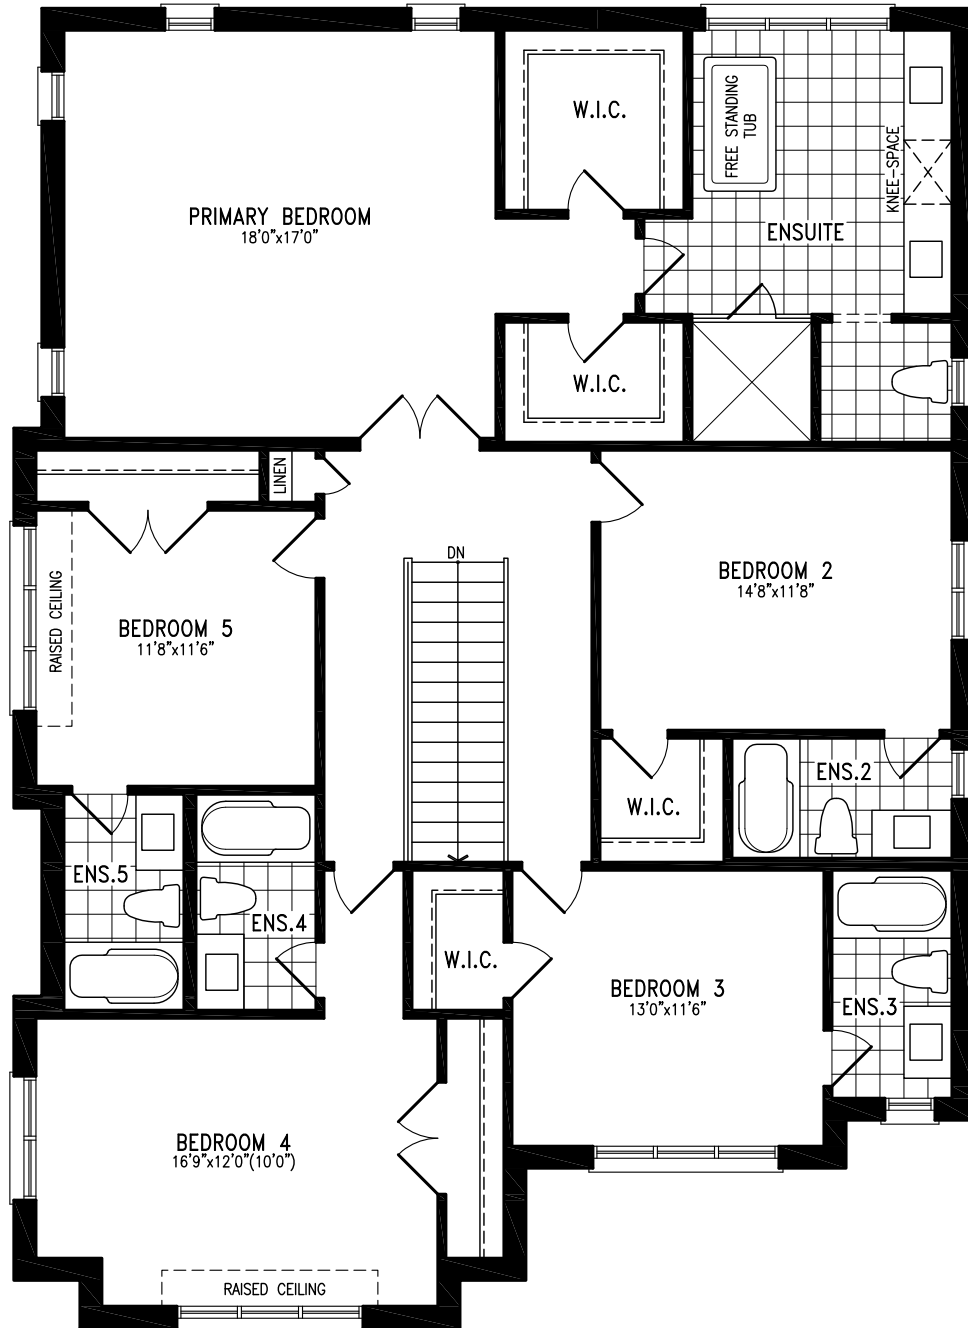

KING'S PLATE CORNER

Elevation A | 50' Single

KING'S PLATE CORNER

3,713 SQ.FT.

Elevation A | 50' single

Elevation A
GROUND FLOOR

KING'S PLATE CORNER UC50-1C prices & specifications subject to change without notice. Useable square footage may vary from that stated herein. Artists concept only E. & O. E. © 2023 CountryWide Homes. All rights reserved.

KING'S PLATE CORNER

3,713 SQ.FT.

Elevation A | 50' single

Elevation A
BASEMENT

KING'S PLATE CORNER UC50-1C prices & specifications subject to change without notice. Useable square footage may vary from that stated herein. Artists concept only E. & O. E. © 2023 CountryWide Homes. All rights reserved.

KING'S PLATE CORNER

Elevation B | 50' Single

KING'S PLATE CORNER

3,713 SQ.FT.

Elevation B | 50' single

Elevation B
GROUND FLOOR

KING'S PLATE CORNER UC50-1C prices & specifications subject to change without notice. Useable square footage may vary from that stated herein. Artists concept only E. & O. E. © 2023 CountryWide Homes. All rights reserved.

KING'S PLATE CORNER

3,713 SQ.FT.

Elevation B | 50' single

Elevation B
SECOND FLOOR

KING'S PLATE CORNER UC50-1C prices & specifications subject to change without notice. Useable square footage may vary from that stated herein. Artists concept only E. & O. E. © 2023 CountryWide Homes. All rights reserved.