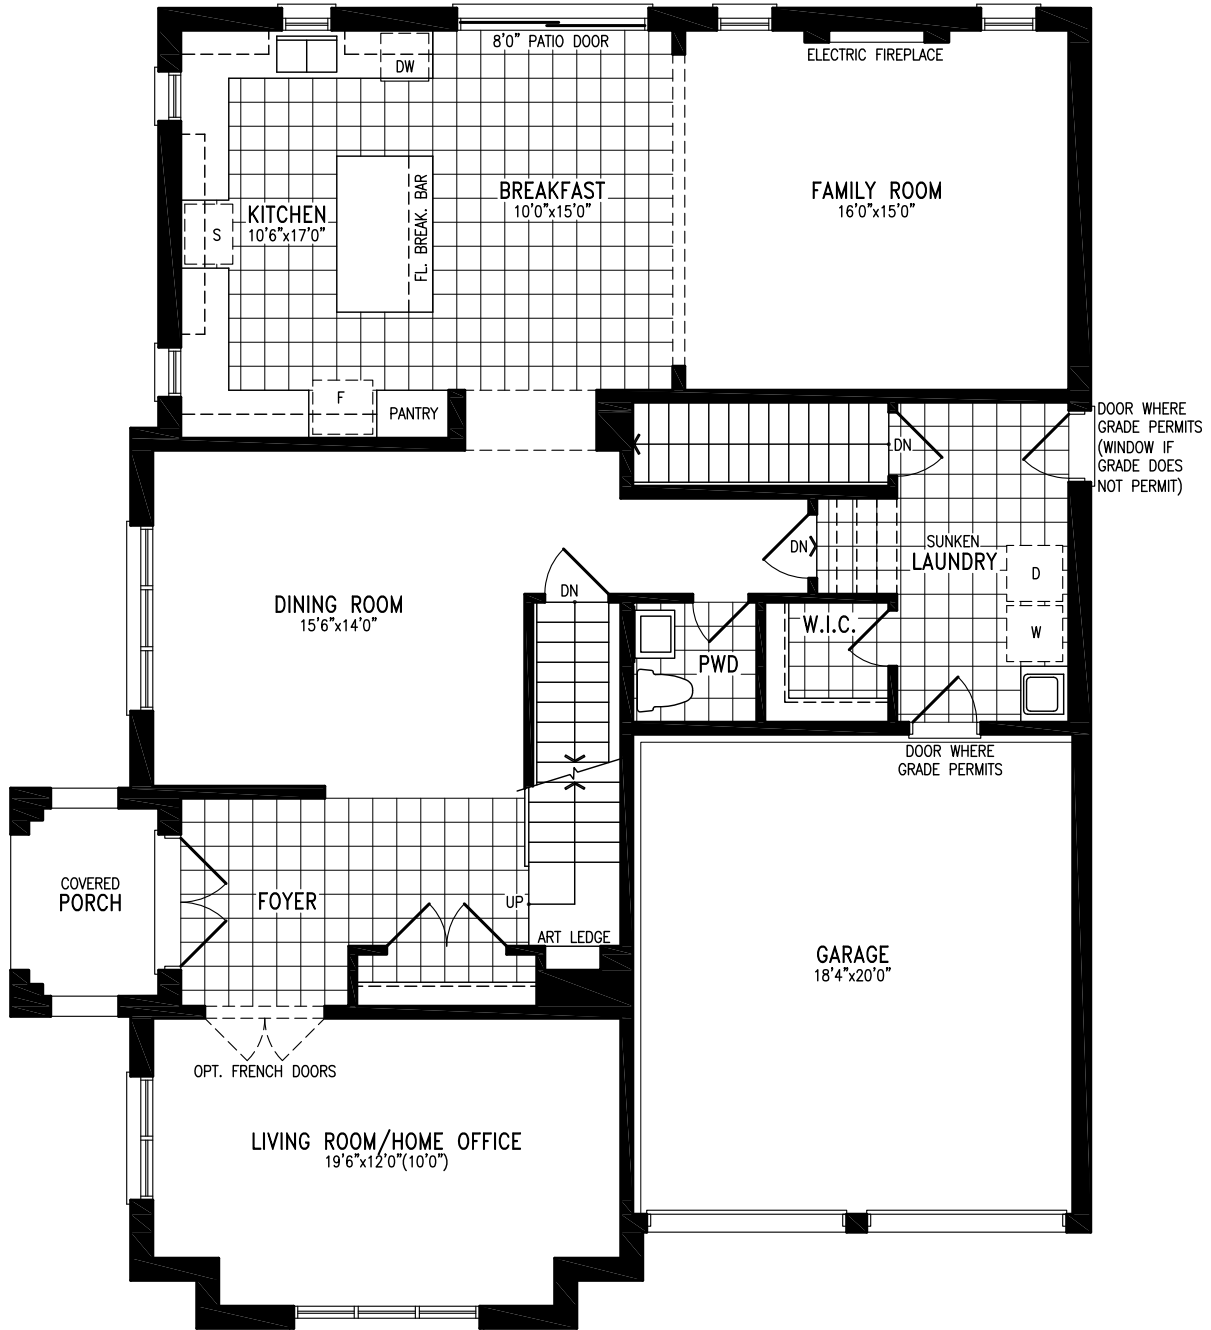

KING'S PLATE CORNER

Elevation A | 50' Single

KING'S PLATE CORNER

3,713 SQ.FT.

Elevation A | 50' single

Elevation A
GROUND FLOOR

KING'S PLATE CORNER UC50-1C prices & specifications subject to change without notice. Useable square footage may vary from that stated herein. Artists concept only E. & O. E. © 2023 CountryWide Homes. All rights reserved.

KING'S PLATE CORNER

3,713 SQ.FT.

Elevation A | 50' single

Elevation A
BASEMENT

KING'S PLATE CORNER UC50-1C prices & specifications subject to change without notice. Useable square footage may vary from that stated herein. Artists concept only E. & O. E. © 2023 CountryWide Homes. All rights reserved.

KING'S PLATE CORNER

Elevation B | 50' Single

KING'S PLATE CORNER

3,713 SQ.FT.

Elevation B | 50' single

Elevation B
GROUND FLOOR

KING'S PLATE CORNER UC50-1C prices & specifications subject to change without notice. Useable square footage may vary from that stated herein. Artists concept only E. & O. E. © 2023 CountryWide Homes. All rights reserved.

KING'S PLATE CORNER

3,713 SQ.FT.

Elevation B | 50' single

Elevation B
SECOND FLOOR

KING'S PLATE CORNER UC50-1C prices & specifications subject to change without notice. Useable square footage may vary from that stated herein. Artists concept only E. & O. E. © 2023 CountryWide Homes. All rights reserved.