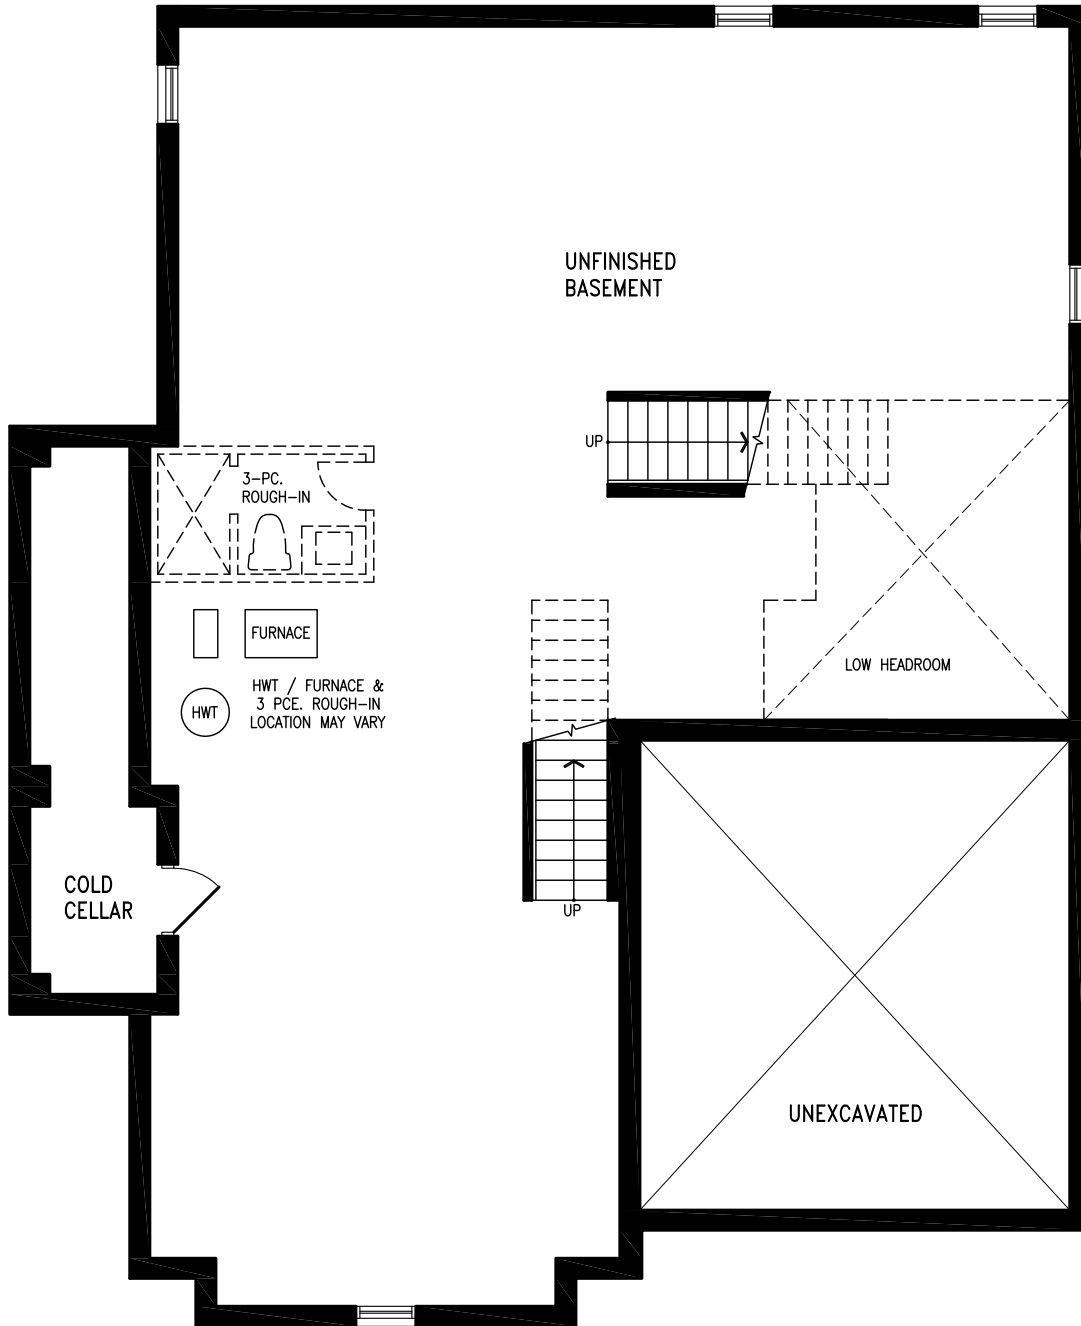

KING'S PLATE CORNER

Elevation A | 50' Single

KING'S PLATE CORNER

3,713 SQ.FT.

Elevation A | 50' single

Elevation A
GROUND FLOOR

KING'S PLATE CORNER UC50-1C prices & specifications subject to change without notice. Useable square footage may vary from that stated herein. Artists concept only E. & O. E. © 2023 CountryWide Homes. All rights reserved.

KING'S PLATE CORNER

3,713 SQ.FT.

Elevation A | 50' single

Elevation A
SECOND FLOOR

KING'S PLATE CORNER UC50-1C prices & specifications subject to change without notice. Useable square footage may vary from that stated herein. Artists concept only E. & O. E. © 2023 CountryWide Homes. All rights reserved.

KING'S PLATE CORNER

3,713 SQ.FT.

Elevation A | 50' single

Elevation A
BASEMENT

KING'S PLATE CORNER UC50-1C prices & specifications subject to change without notice. Useable square footage may vary from that stated herein. Artists concept only E. & O. E. © 2023 CountryWide Homes. All rights reserved.

KING'S PLATE CORNER

Elevation B | 50' Single

KING'S PLATE CORNER

3,713 SQ.FT.

Elevation B | 50' single

Elevation B
GROUND FLOOR

KING'S PLATE CORNER UC50-1C prices & specifications subject to change without notice. Useable square footage may vary from that stated herein. Artists concept only E. & O. E. © 2023 CountryWide Homes. All rights reserved.