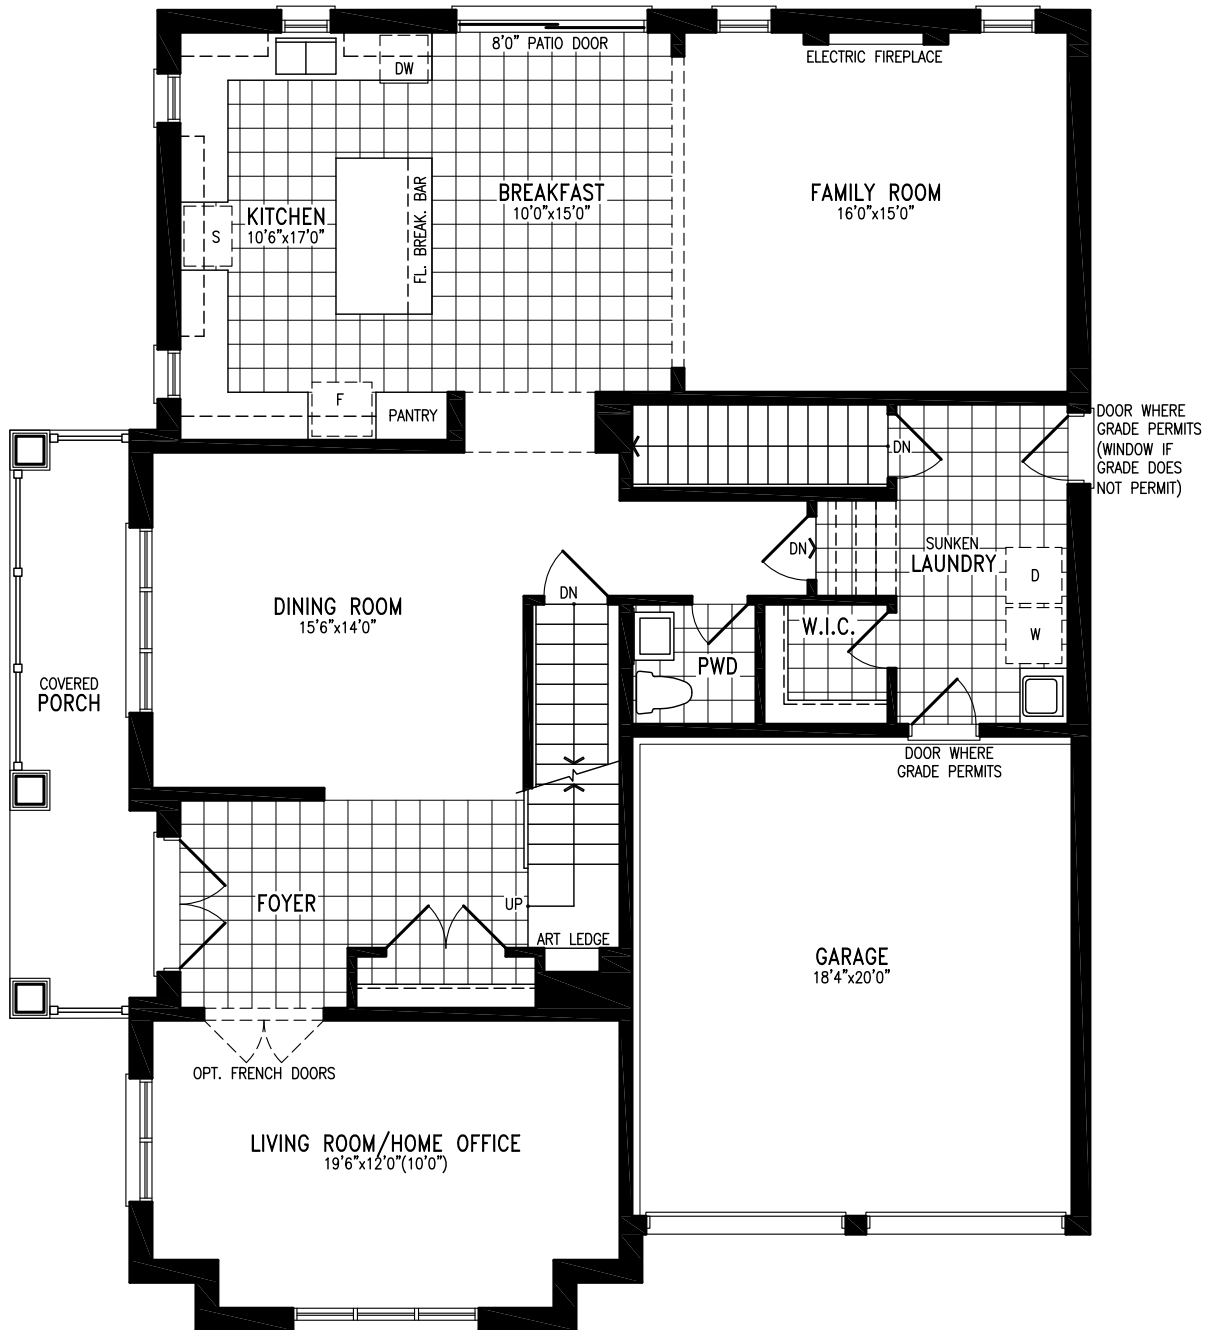

KING'S PLATE CORNER

Elevation A | 50' Single

KING'S PLATE CORNER

3,713 SQ.FT.

Elevation A | 50' single

Elevation A
GROUND FLOOR

KING'S PLATE CORNER UC50-1C prices & specifications subject to change without notice. Useable square footage may vary from that stated herein. Artists concept only E. & O. E. © 2023 CountryWide Homes. All rights reserved.

KING'S PLATE CORNER

3,713 SQ.FT.

Elevation A | 50' single

Elevation A
SECOND FLOOR

KING'S PLATE CORNER UC50-1C prices & specifications subject to change without notice. Useable square footage may vary from that stated herein. Artists concept only E. & O. E. © 2023 CountryWide Homes. All rights reserved.

KING'S PLATE CORNER

3,713 SQ.FT.

Elevation A | 50' single

Elevation A
BASEMENT

KING'S PLATE CORNER UC50-1C prices & specifications subject to change without notice. Useable square footage may vary from that stated herein. Artists concept only E. & O. E. © 2023 CountryWide Homes. All rights reserved.

KING'S PLATE CORNER

Elevation B | 50' Single

KING'S PLATE CORNER

3,713 SQ.FT.

Elevation B | 50' single

Elevation B
GROUND FLOOR

KING'S PLATE CORNER UC50-1C prices & specifications subject to change without notice. Useable square footage may vary from that stated herein. Artists concept only E. & O. E. © 2023 CountryWide Homes. All rights reserved.