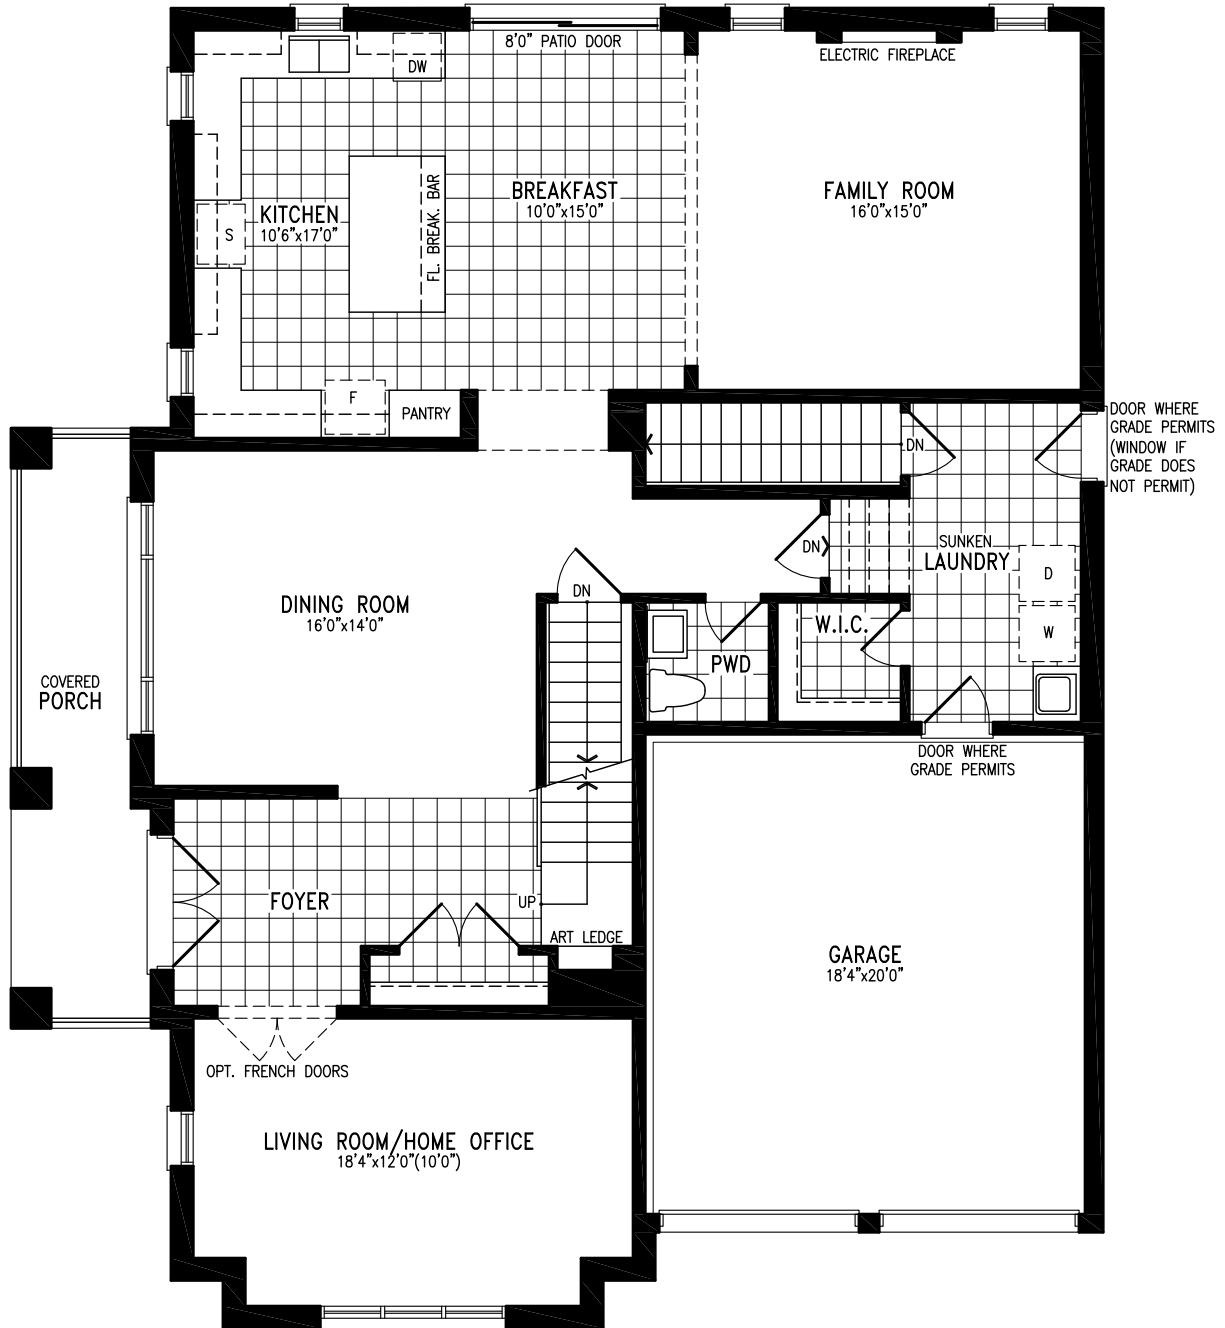

KING'S PLATE CORNER

Elevation A | 50' Single

KING'S PLATE CORNER

3,713 SQ.FT.

Elevation A | 50' single

Elevation A
GROUND FLOOR

KING'S PLATE CORNER UC50-1C prices & specifications subject to change without notice. Useable square footage may vary from that stated herein. Artists concept only E. & O. E. © 2023 CountryWide Homes. All rights reserved.

KING'S PLATE CORNER

3,713 SQ.FT.

Elevation B | 50' single

Elevation B
BASEMENT

KING'S PLATE CORNER UC50-1C prices & specifications subject to change without notice. Useable square footage may vary from that stated herein. Artists concept only E. & O. E. © 2023 CountryWide Homes. All rights reserved.

KING'S PLATE CORNER

Elevation C | 50' Single

KING'S PLATE CORNER

3,728 SQ.FT.

Elevation C | 50' single

Elevation C
GROUND FLOOR

KING'S PLATE CORNER UC50-1C prices & specifications subject to change without notice. Useable square footage may vary from that stated herein. Artists concept only E. & O. E. © 2023 CountryWide Homes. All rights reserved.

KING'S PLATE CORNER

3,728 SQ.FT.

Elevation C | 50' single

Elevation C
SECOND FLOOR

KING'S PLATE CORNER UC50-1C prices & specifications subject to change without notice. Useable square footage may vary from that stated herein. Artists concept only E. & O. E. © 2023 CountryWide Homes. All rights reserved.