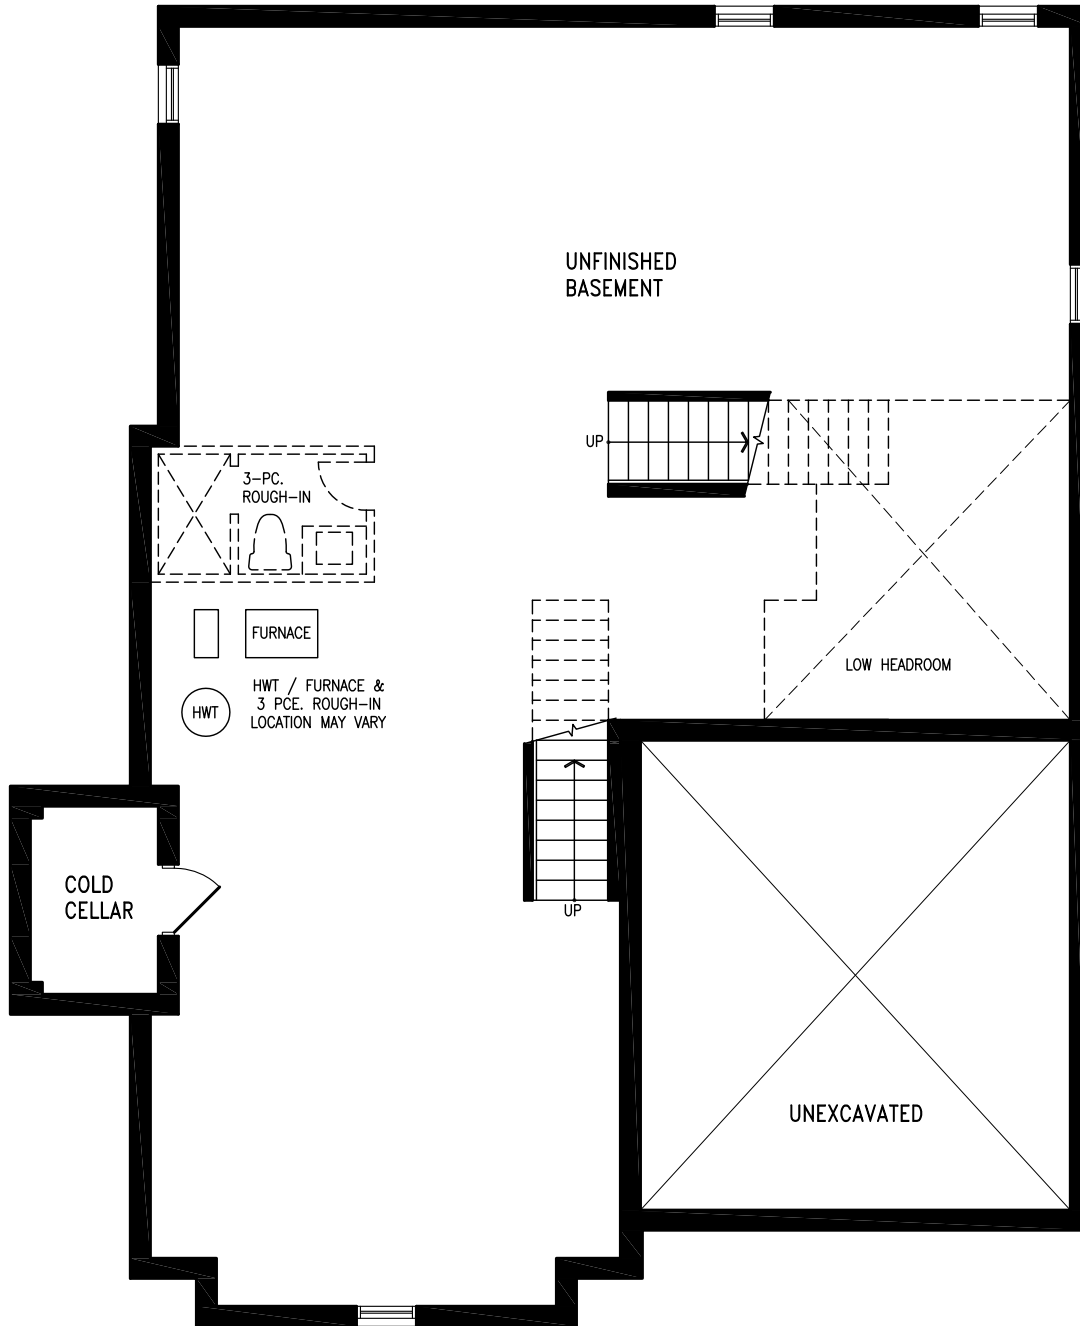

KING'S PLATE CORNER

3,713 SQ.FT.

Elevation A | 50' single

Elevation A
BASEMENT

KING'S PLATE CORNER UC50-1C prices & specifications subject to change without notice. Useable square footage may vary from that stated herein. Artists concept only E. & O. E. © 2023 CountryWide Homes. All rights reserved.

KING'S PLATE CORNER

Elevation B | 50' Single

KING'S PLATE CORNER

3,713 SQ.FT.

Elevation B | 50' single

Elevation B
GROUND FLOOR

KING'S PLATE CORNER UC50-1C prices & specifications subject to change without notice. Useable square footage may vary from that stated herein. Artists concept only E. & O. E. © 2023 CountryWide Homes. All rights reserved.

KING'S PLATE CORNER

3,713 SQ.FT.

Elevation B | 50' single

Elevation B
SECOND FLOOR

KING'S PLATE CORNER UC50-1C prices & specifications subject to change without notice. Useable square footage may vary from that stated herein. Artists concept only E. & O. E. © 2023 CountryWide Homes. All rights reserved.

KING'S PLATE CORNER

3,713 SQ.FT.

Elevation B | 50' single

Elevation B
BASEMENT

KING'S PLATE CORNER UC50-1C prices & specifications subject to change without notice. Useable square footage may vary from that stated herein. Artists concept only E. & O. E. © 2023 CountryWide Homes. All rights reserved.