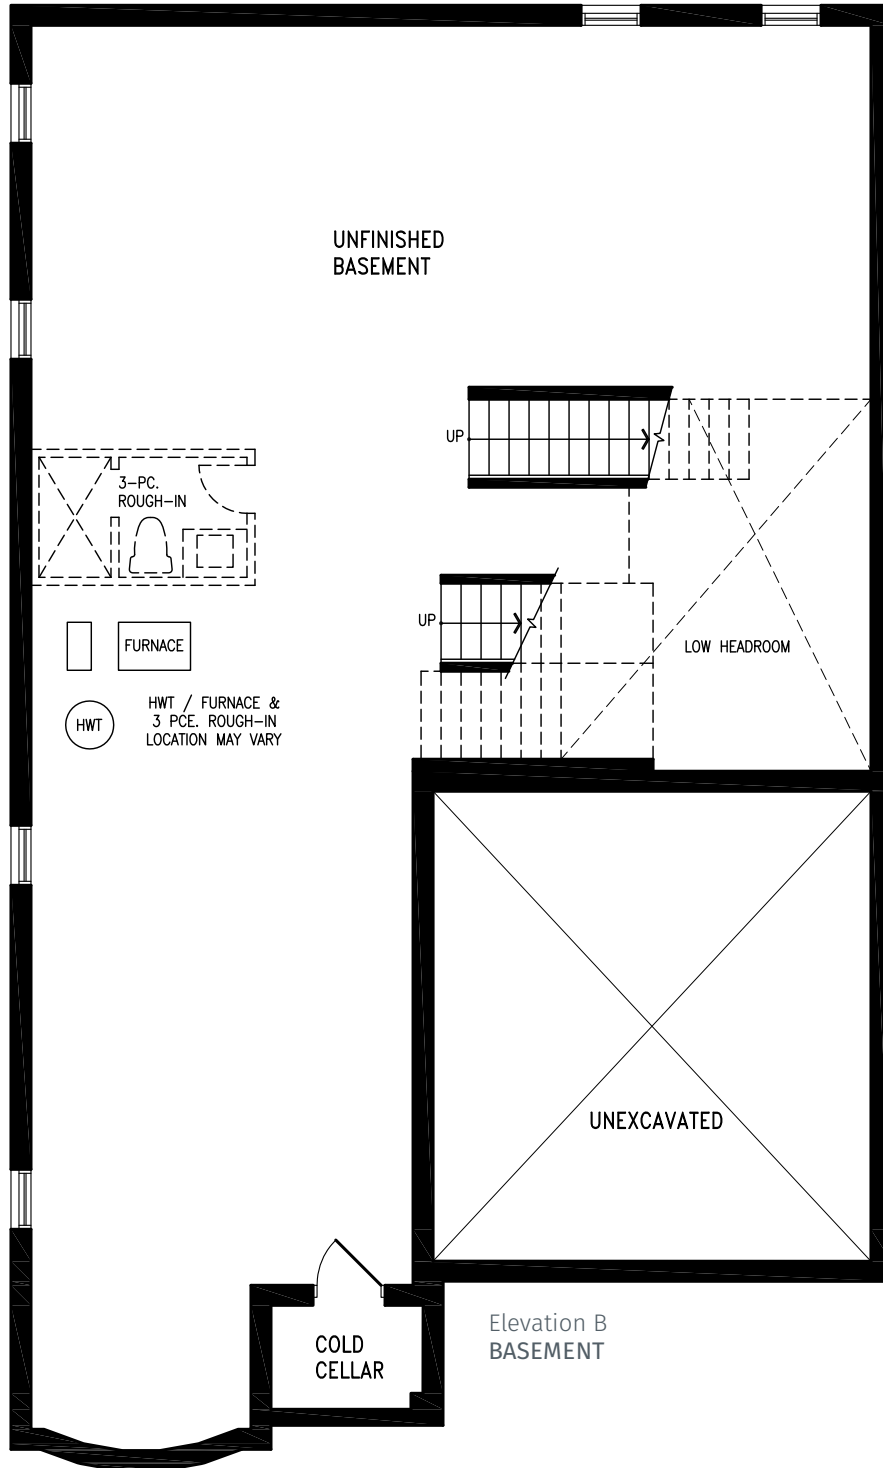

SEA BISCUIT

Elevation B | 45' single

3,509 SQ.FT.

SEA BISCUIT UC45-2 prices & specifications subject to change without notice. Useable square footage may vary from that stated herein. Artists concept only E. & O. E. © 2023 CountryWide Homes. All rights reserved.