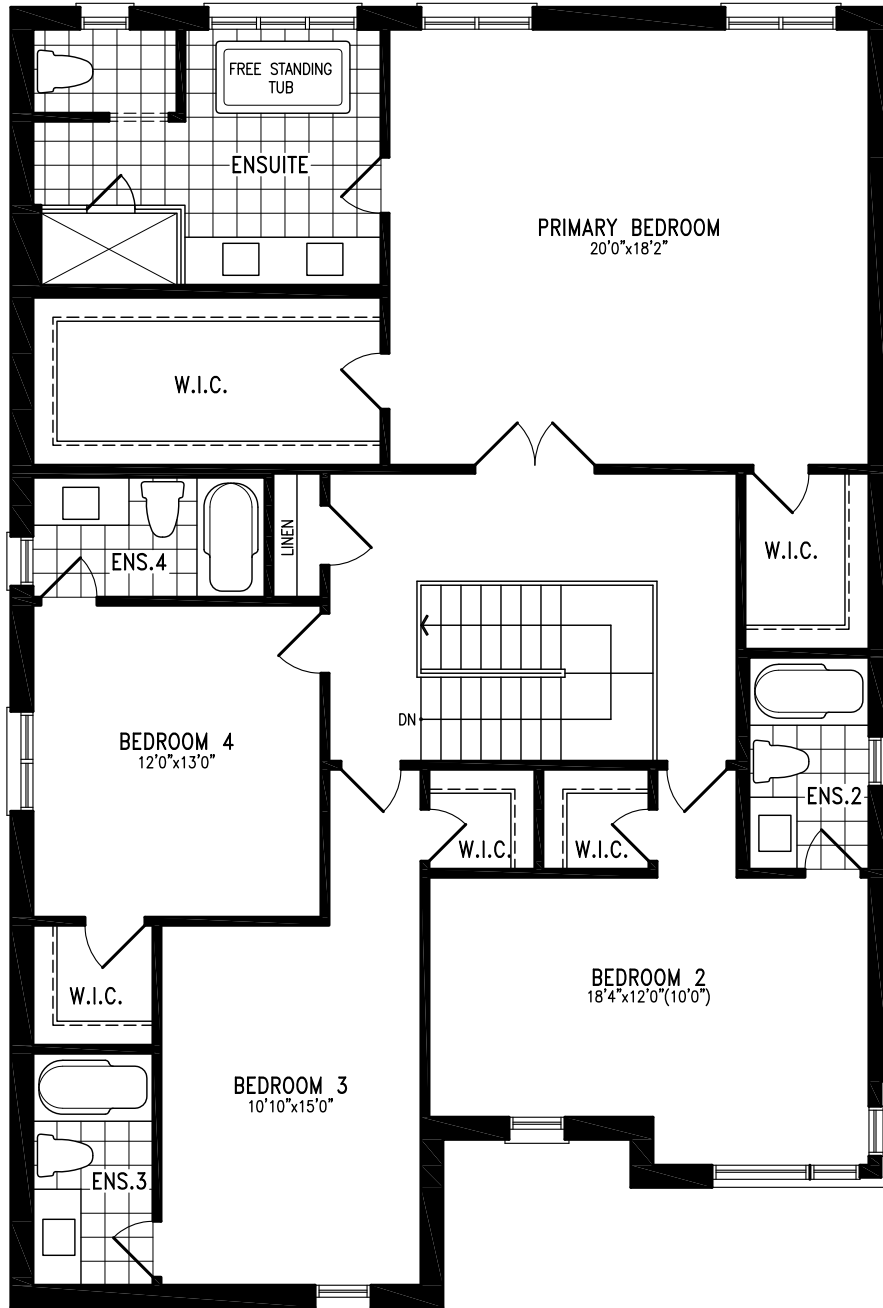

SEA BISCUIT

Elevation C | 45' single

3,514 SQ.FT.

Elevation C
SECOND FLOOR

SEA BISCUIT UC45-2 prices & specifications subject to change without notice. Useable square footage may vary from that stated herein. Artists concept only E. & O. E. © 2023 CountryWide Homes. All rights reserved.