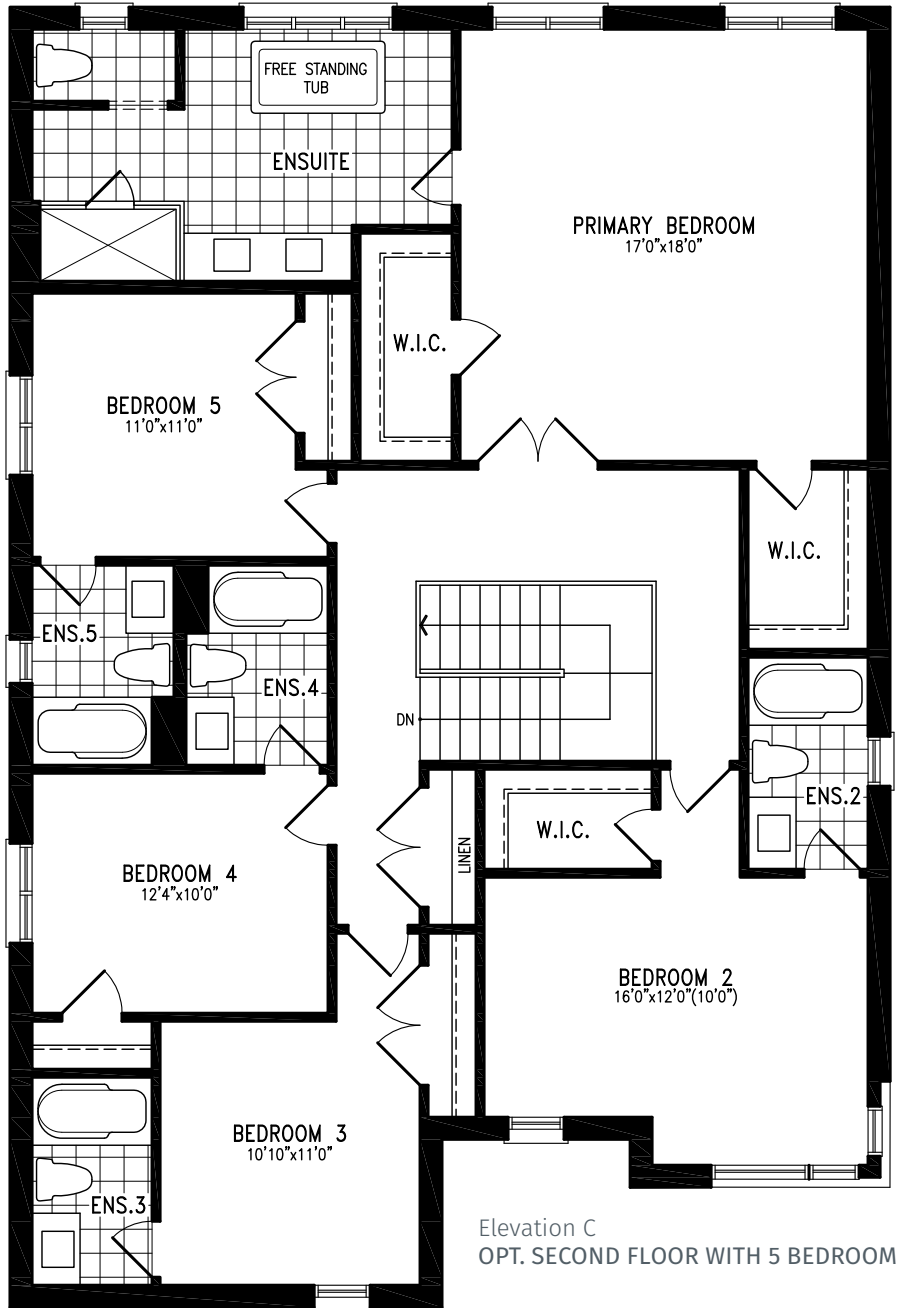

SEA BISCUIT

Elevation C | 45' single

3,514 SQ.FT.

SEA BISCUIT UC45-2 prices & specifications subject to change without notice. Useable square footage may vary from that stated herein. Artists concept only E. & O. E. © 2023 CountryWide Homes. All rights reserved.