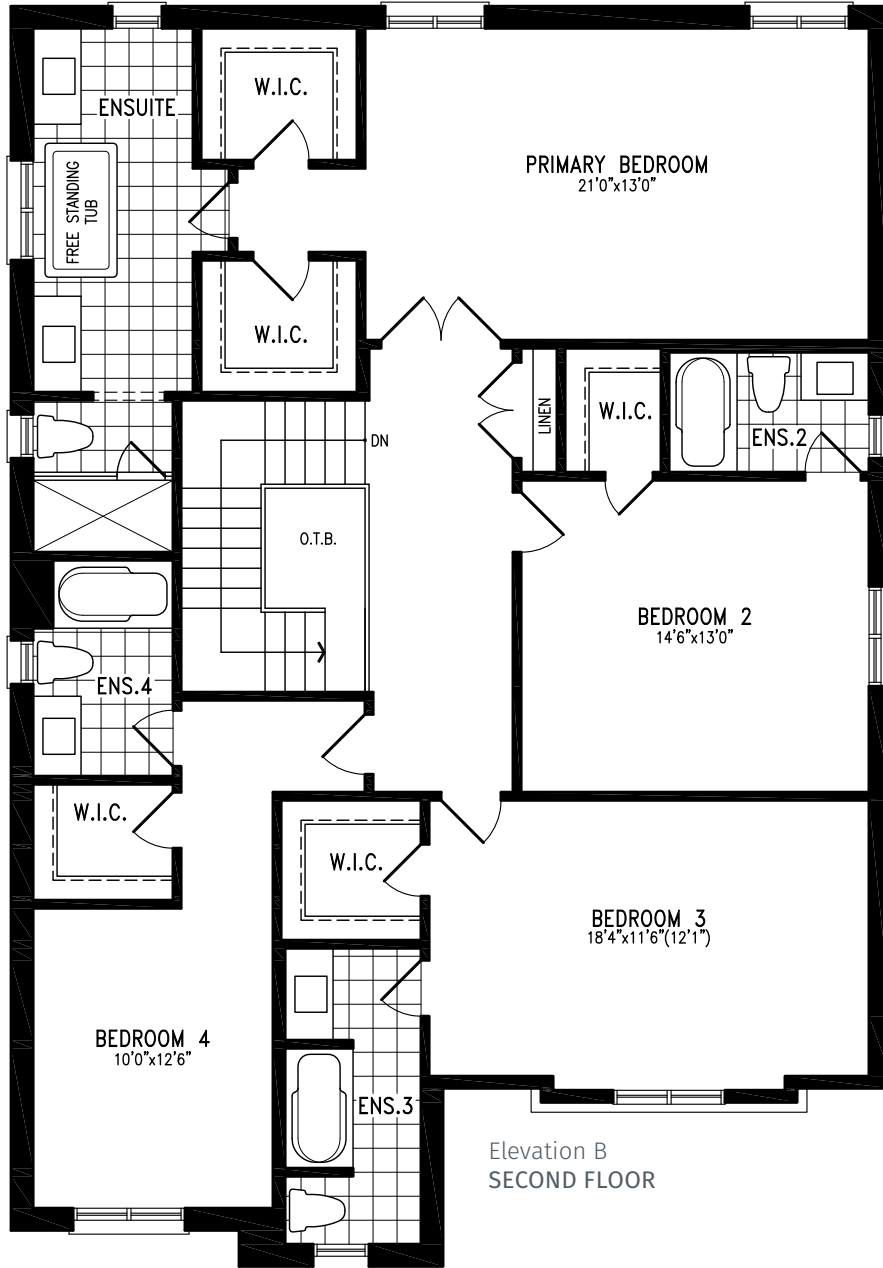

# SECRETARIAT

Elevation B | 45' Single

# SECRETARIAT

3,204 SQ.FT.

Elevation B | 45' single

Elevation B  
OPT. LIBRARY / DINING ROOM

SECRETARIAT UC45-1 prices & specifications subject to change without notice. Useable square footage may vary from that stated herein. Artists concept only E. & O. E. © 2023 CountryWide Homes. All rights reserved.

# SECRETARIAT

3,204 SQ.FT.

Elevation B | 45' single

Elevation B  
SECOND FLOOR

SECRETARIAT UC45-1 prices & specifications subject to change without notice. Useable square footage may vary from that stated herein. Artists concept only E. & O. E. © 2023 CountryWide Homes. All rights reserved.