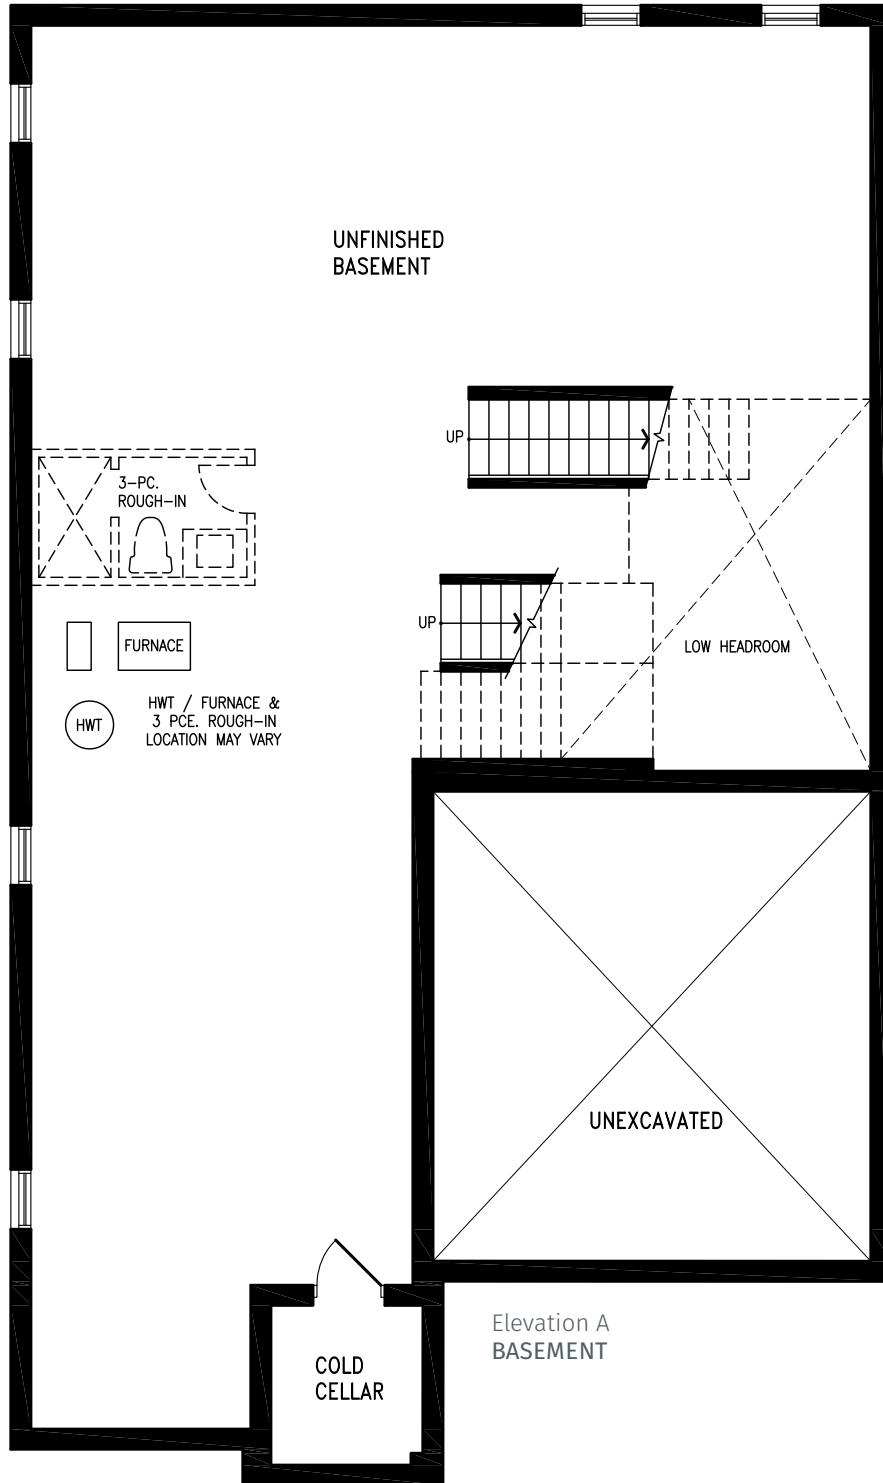

SEA BISCUIT

Elevation A | 45' single

3,511 SQ.FT.

SEA BISCUIT UC45-2 prices & specifications subject to change without notice. Useable square footage may vary from that stated herein. Artists concept only E. & O. E. © 2023 CountryWide Homes. All rights reserved.