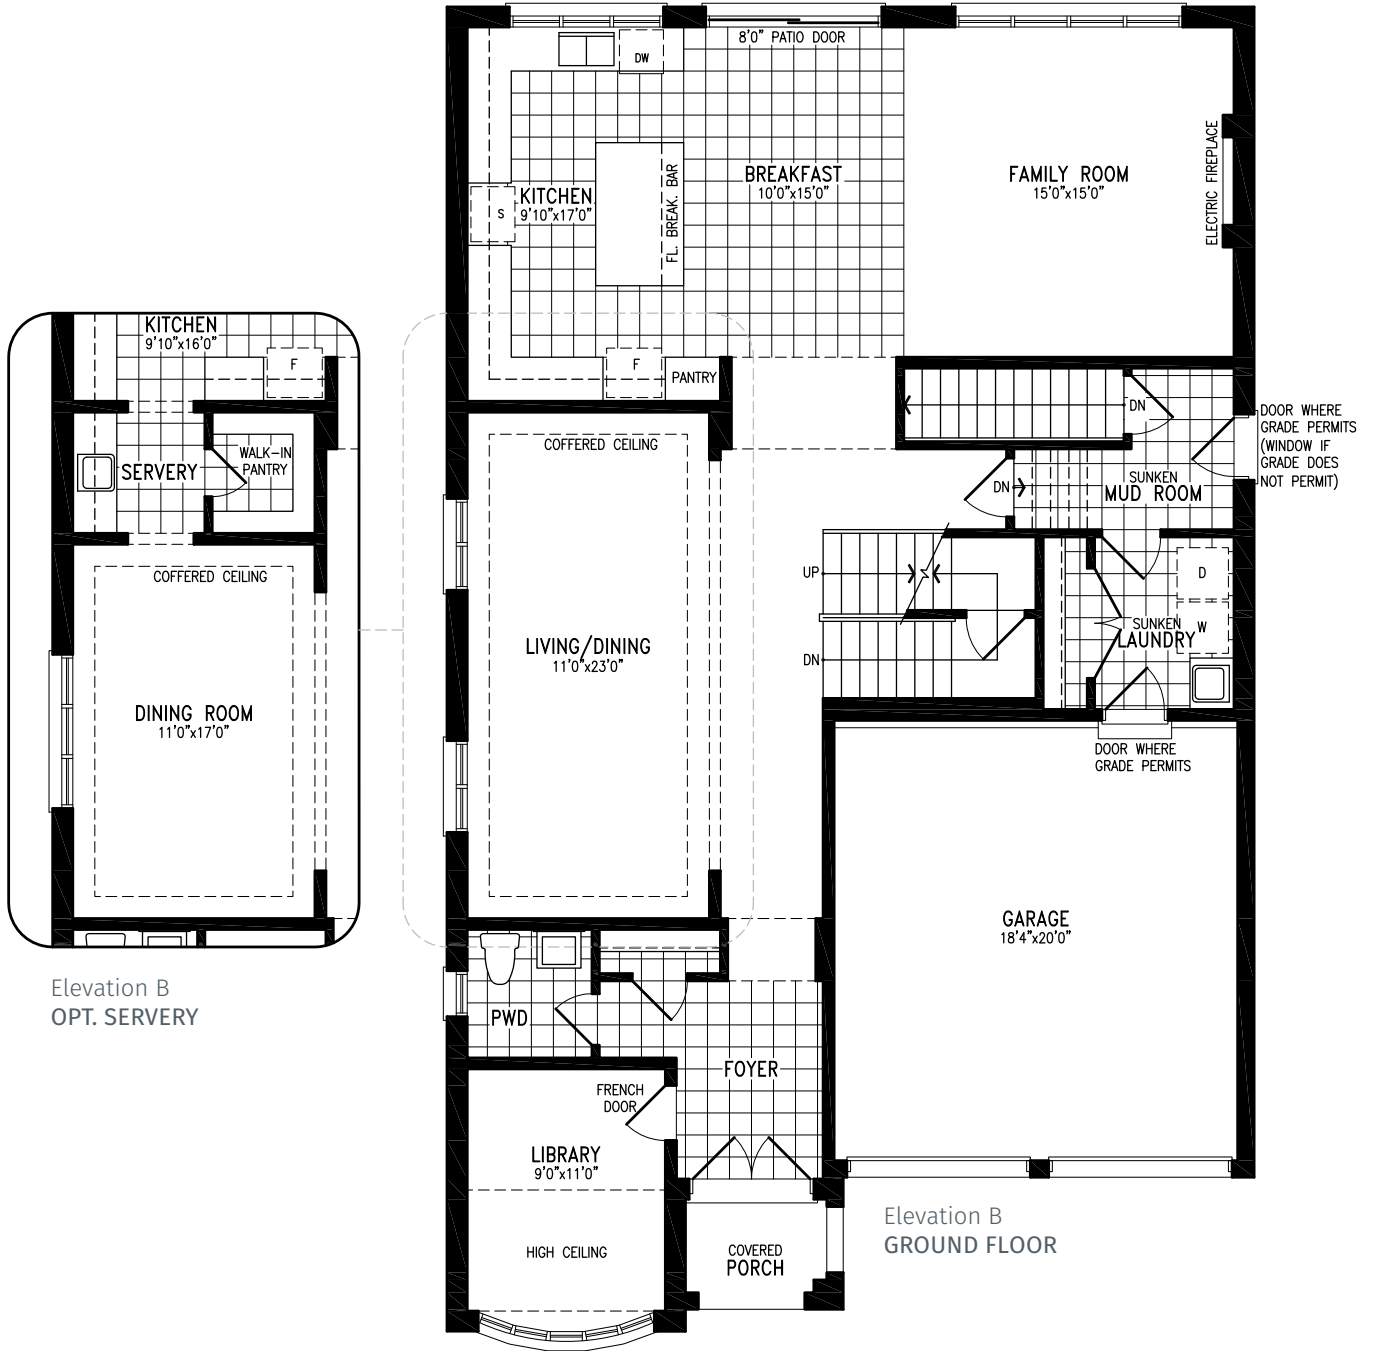

# SEA BISCUIT

Elevation A | 45' single

3,511 SQ.FT.

SEA BISCUIT UC45-2 prices & specifications subject to change without notice. Useable square footage may vary from that stated herein. Artists concept only E. & O. E. © 2023 CountryWide Homes. All rights reserved.

# SEA BISCUIT

Elevation B | 45' Single

# SEA BISCUIT

Elevation B | 45' single

3,509 SQ.FT.

SEA BISCUIT UC45-2 prices & specifications subject to change without notice. Useable square footage may vary from that stated herein. Artists concept only E. & O. E. © 2023 CountryWide Homes. All rights reserved.