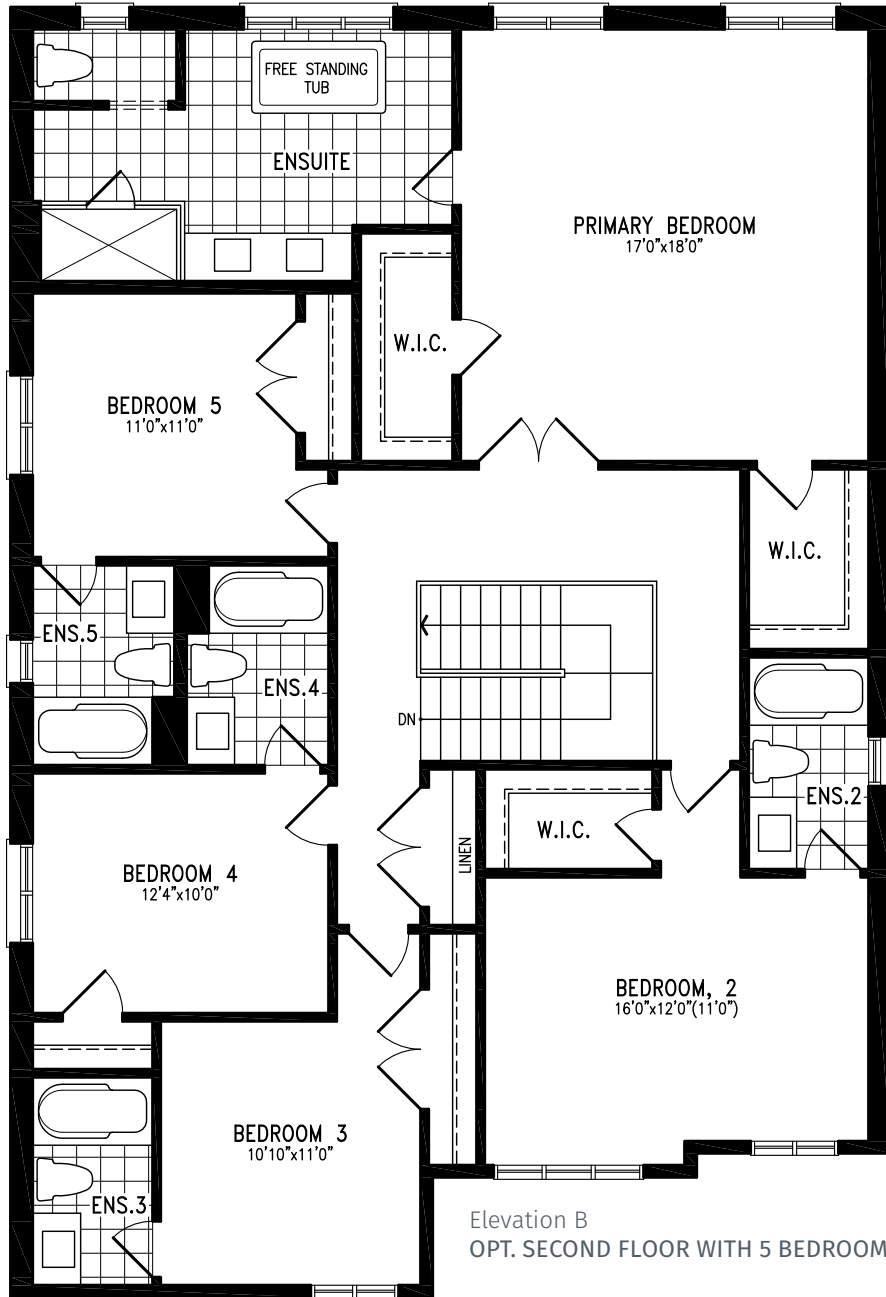

SEA BISCUIT

3,509 SQ.FT.

Elevation B | 45' single

SEA BISCUIT UC45-2 prices & specifications subject to change without notice. Useable square footage may vary from that stated herein. Artists concept only E. & O. E. © 2023 CountryWide Homes. All rights reserved.