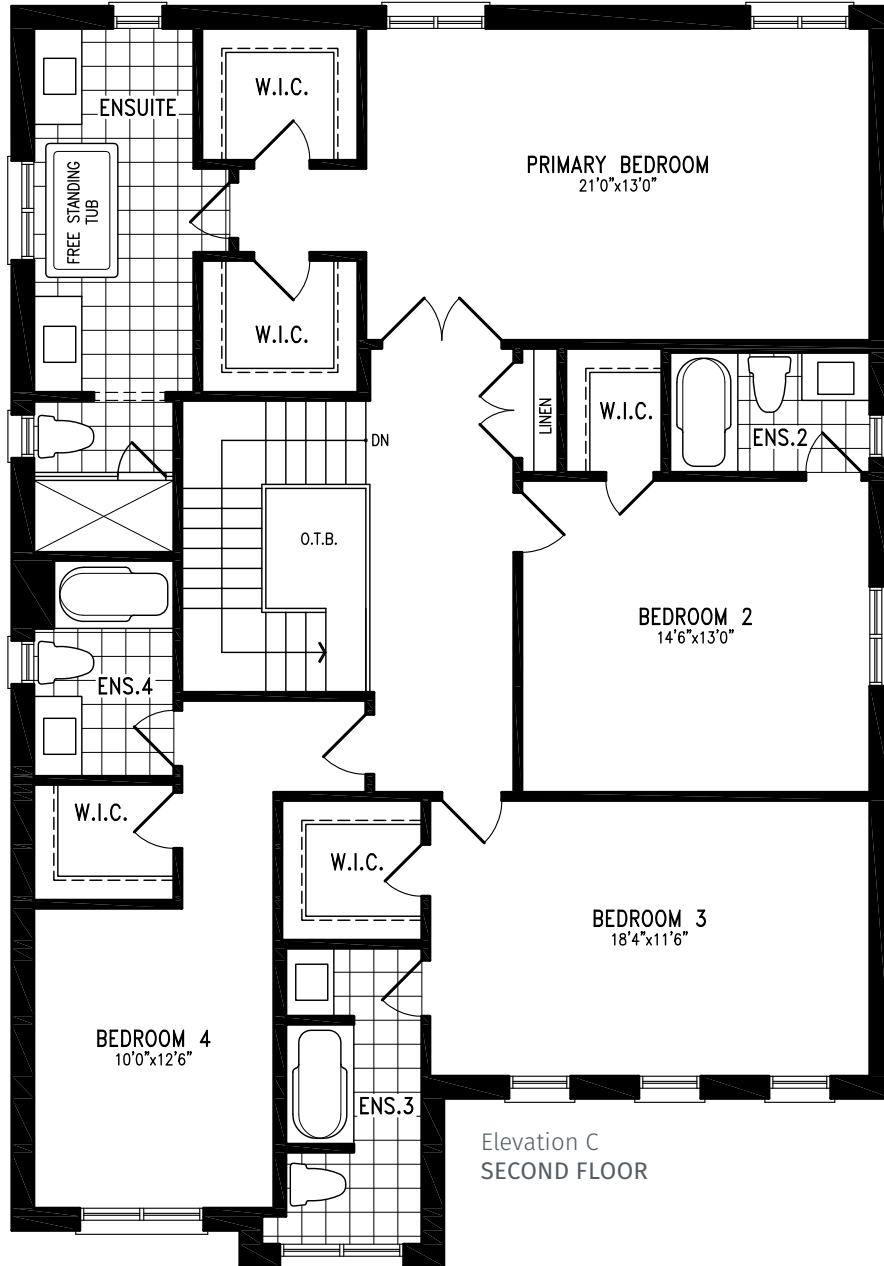

SECRETARIAT

3,200 SQ.FT.

Elevation C | 45' single

Elevation C
SECOND FLOOR

SECRETARIAT UC45-1 prices & specifications subject to change without notice. Useable square footage may vary from that stated herein. Artists concept only E. & O. E. © 2023 CountryWide Homes. All rights reserved.