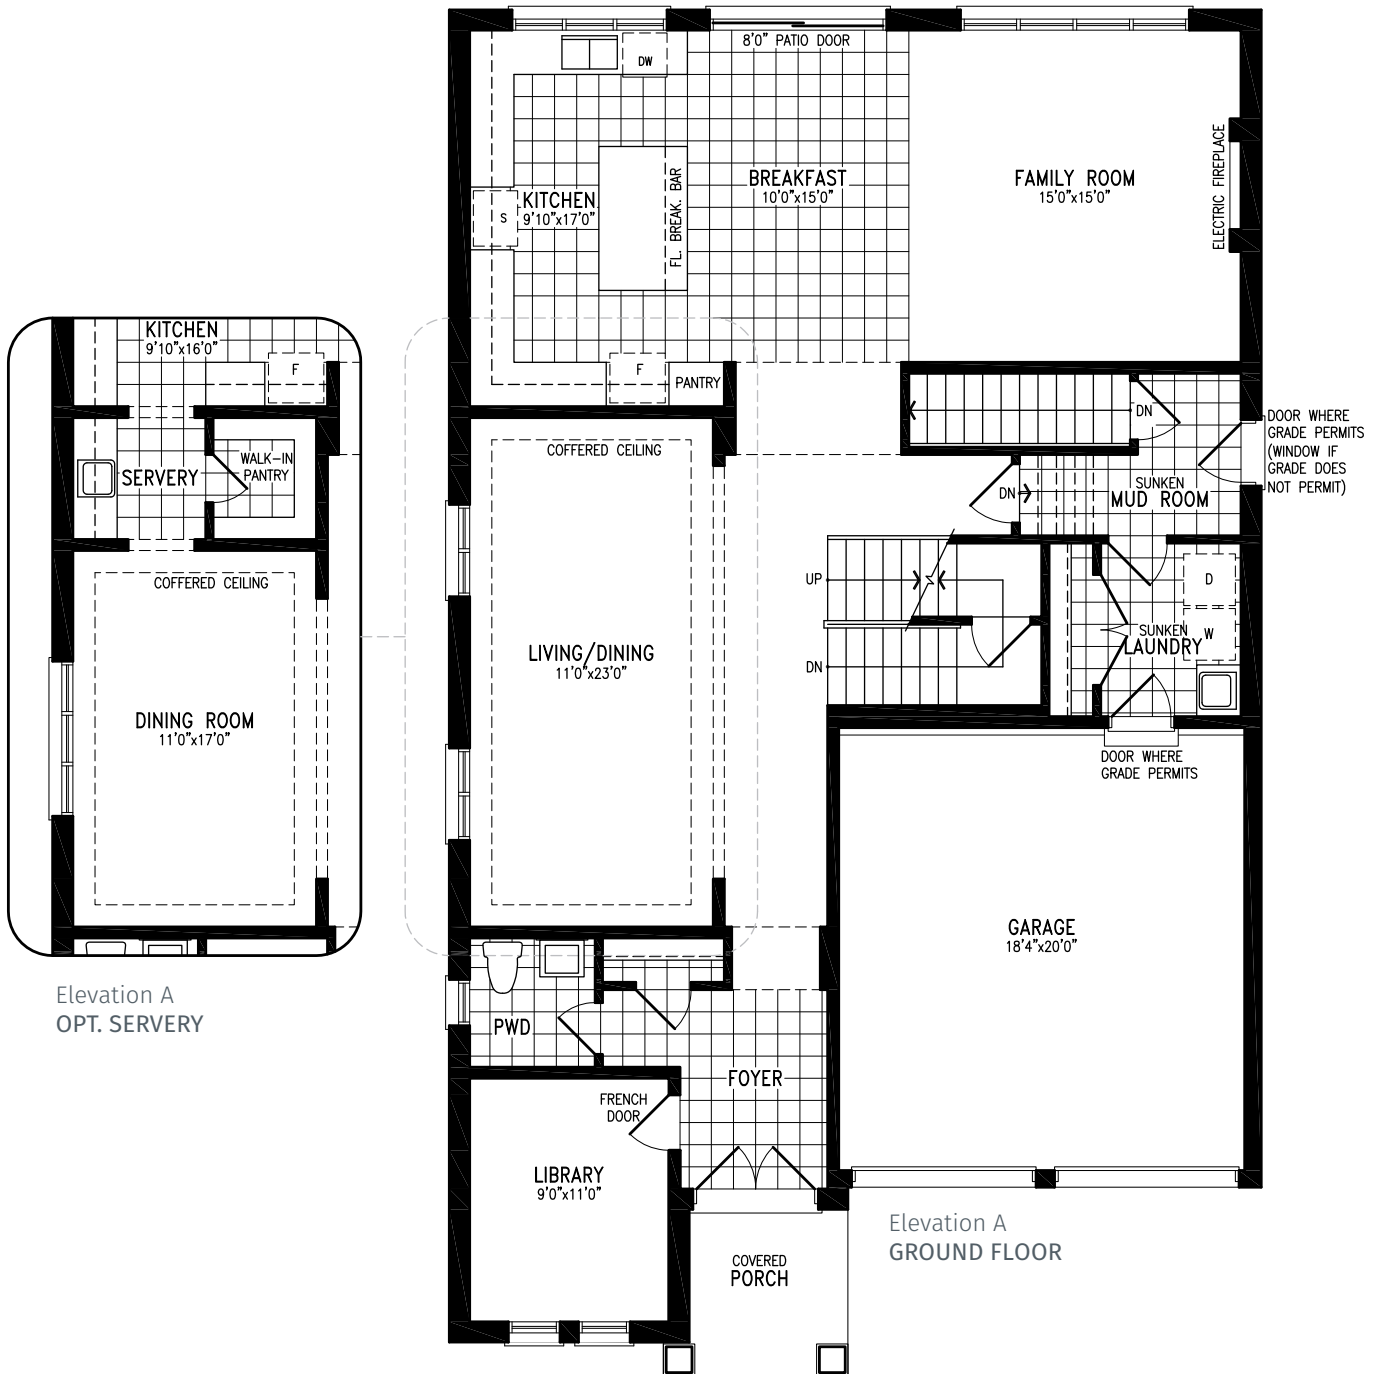

# SEA BISCUIT

Elevation A | 45' Single

# SEA BISCUIT

3,511 SQ.FT.

Elevation A | 45' single

SEA BISCUIT UC45-2 prices & specifications subject to change without notice. Useable square footage may vary from that stated herein. Artists concept only E. & O. E. © 2023 CountryWide Homes. All rights reserved.