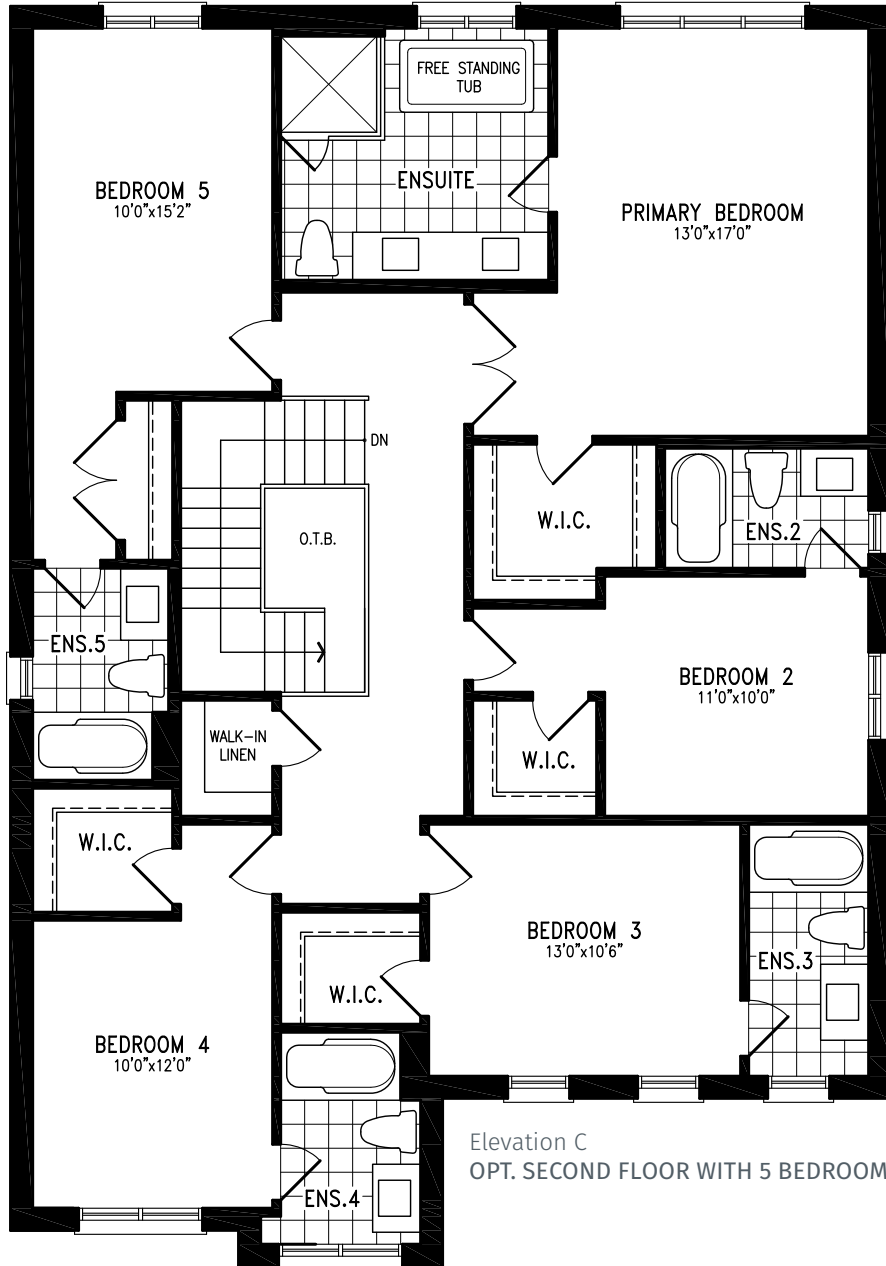

SECRETARIAT

3,200 SQ.FT.

Elevation C | 45' single

SECRETARIAT UC45-1 prices & specifications subject to change without notice. Useable square footage may vary from that stated herein. Artists concept only E. & O. E. © 2023 CountryWide Homes. All rights reserved.