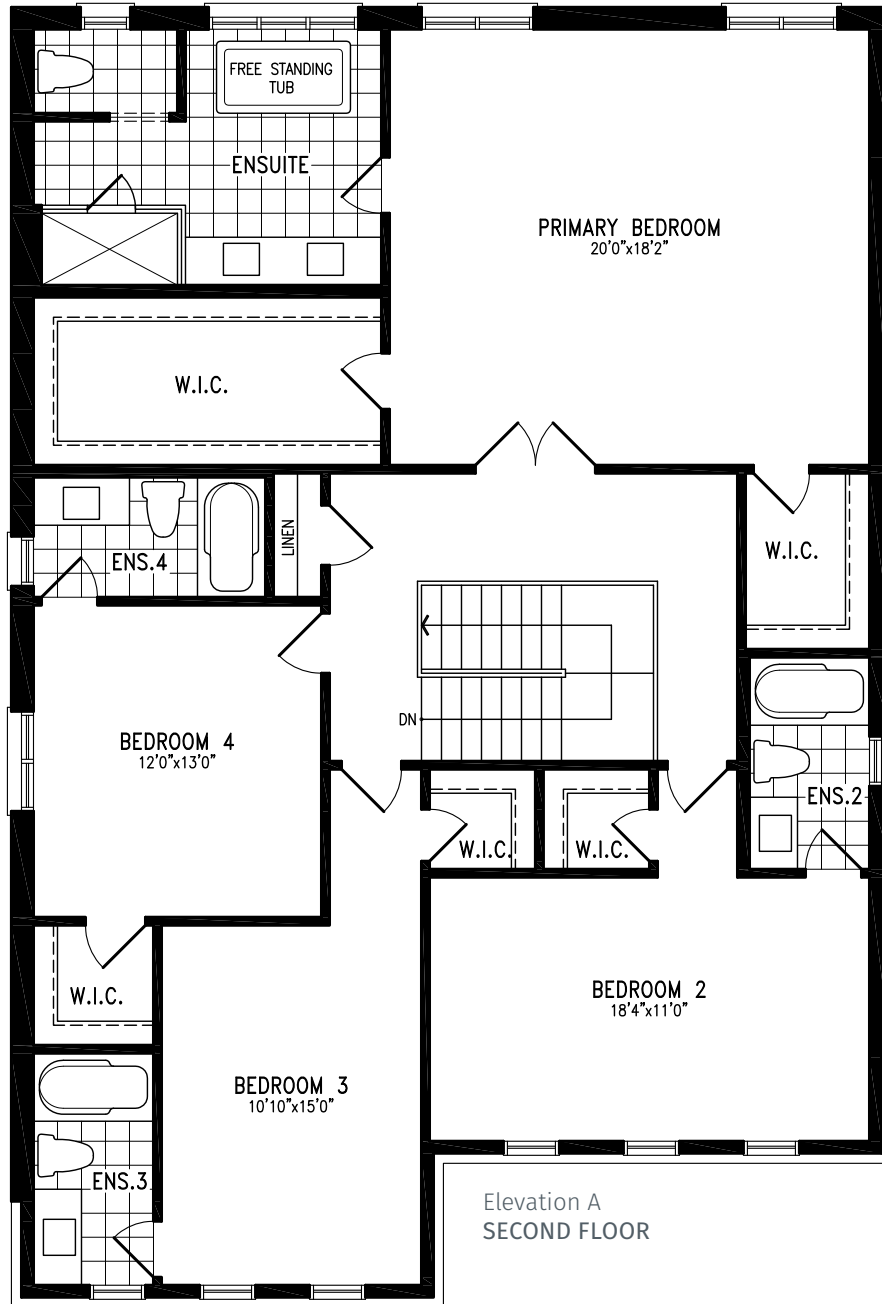

SEA BISCUIT

Elevation A | 45' single

3,511 SQ.FT.

SEA BISCUIT UC45-2 prices & specifications subject to change without notice. Useable square footage may vary from that stated herein. Artists concept only E. & O. E. © 2023 CountryWide Homes. All rights reserved.