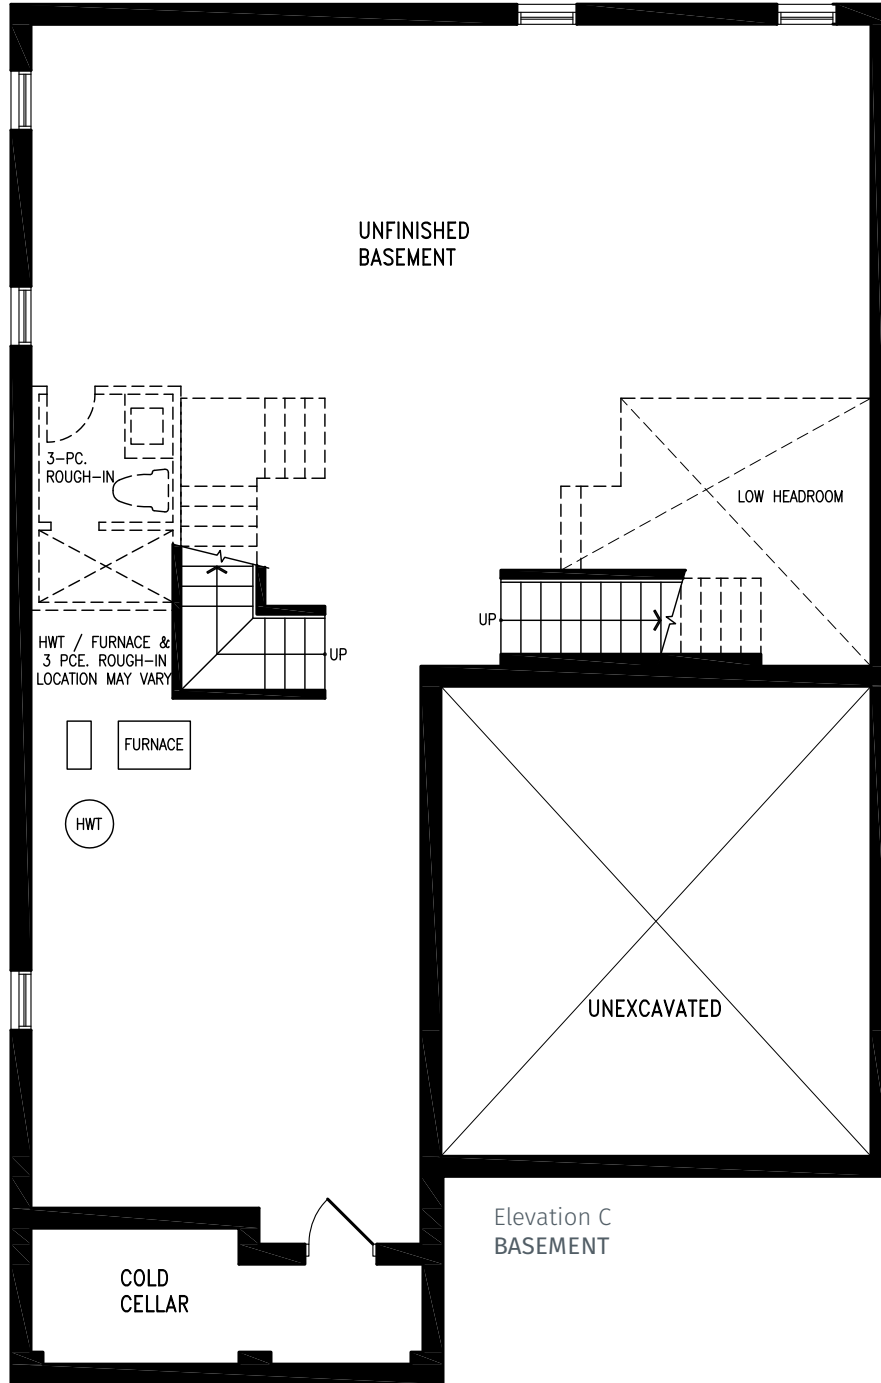

SECRETARIAT

3,200 SQ.FT.

Elevation C | 45' single

SECRETARIAT UC45-1 prices & specifications subject to change without notice. Useable square footage may vary from that stated herein. Artists concept only E. & O. E. © 2023 CountryWide Homes. All rights reserved.