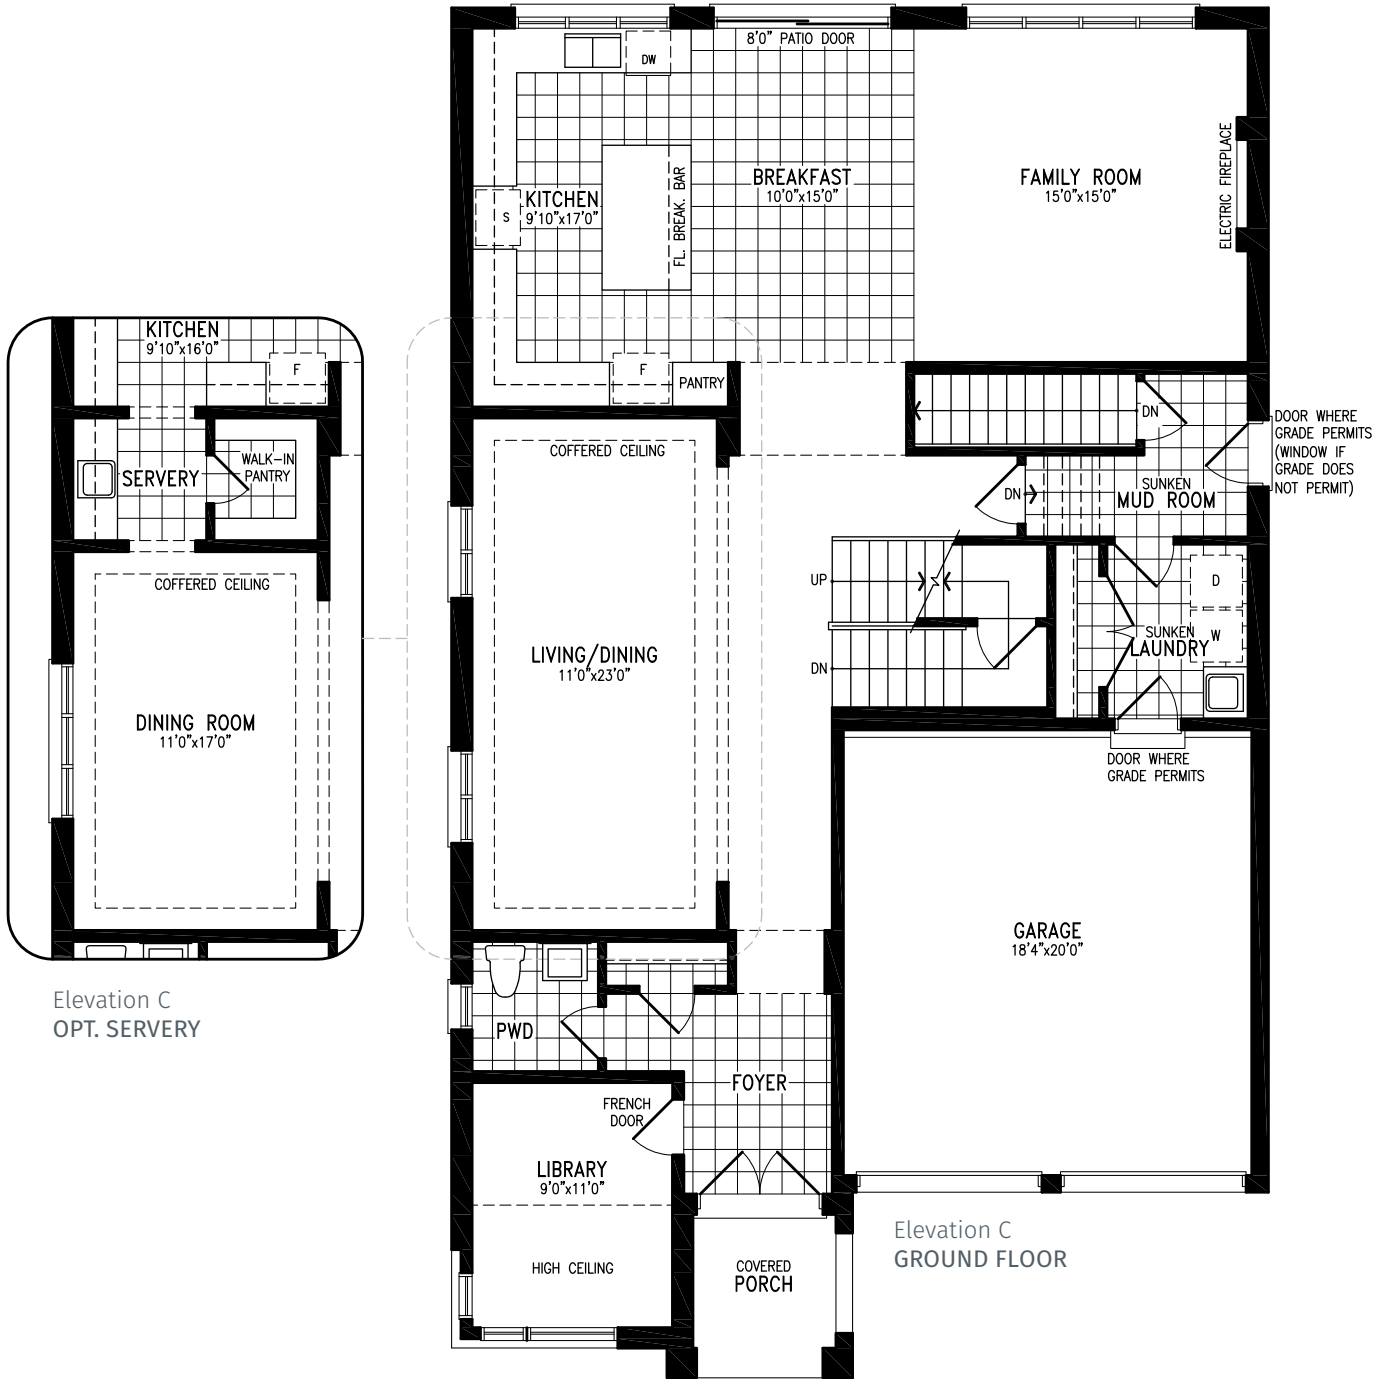

# SEA BISCUIT

Elevation B | 45' single

3,509 SQ.FT.

SEA BISCUIT UC45-2 prices & specifications subject to change without notice. Useable square footage may vary from that stated herein. Artists concept only E. & O. E. © 2023 CountryWide Homes. All rights reserved.

# SEA BISCUIT

Elevation C | 45' Single

# SEA BISCUIT

Elevation C | 45' single

3,514 SQ.FT.

Elevation C  
OPT. SERVERY

Elevation C  
GROUND FLOOR

SEA BISCUIT UC45-2 prices & specifications subject to change without notice. Useable square footage may vary from that stated herein. Artists concept only E. & O. E. © 2023 CountryWide Homes. All rights reserved.