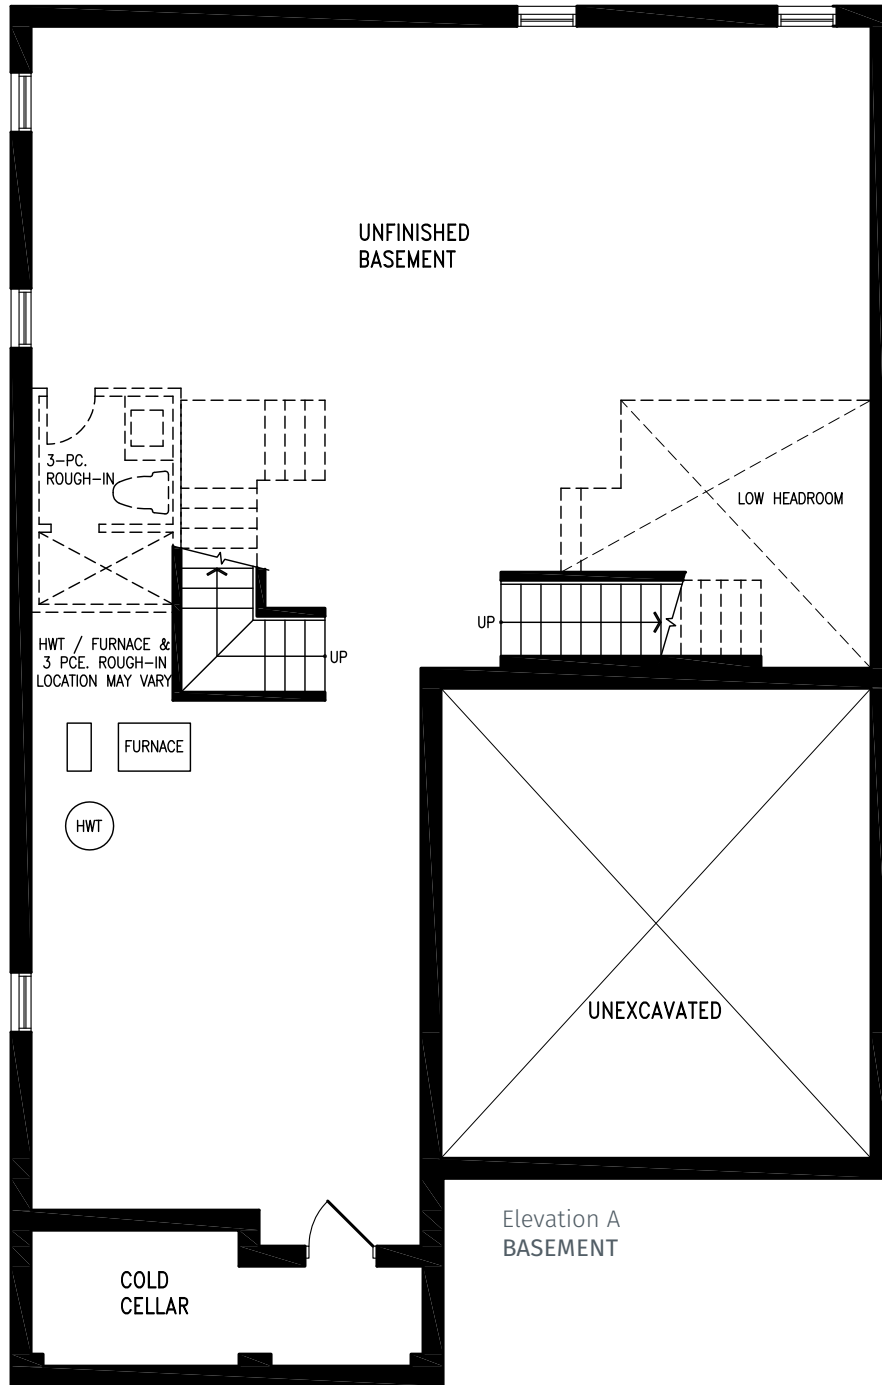

SECRETARIAT

3,200 SQ.FT.

Elevation A | 45' single

SECRETARIAT UC45-1 prices & specifications subject to change without notice. Useable square footage may vary from that stated herein. Artists concept only E. & O. E. © 2023 CountryWide Homes. All rights reserved.