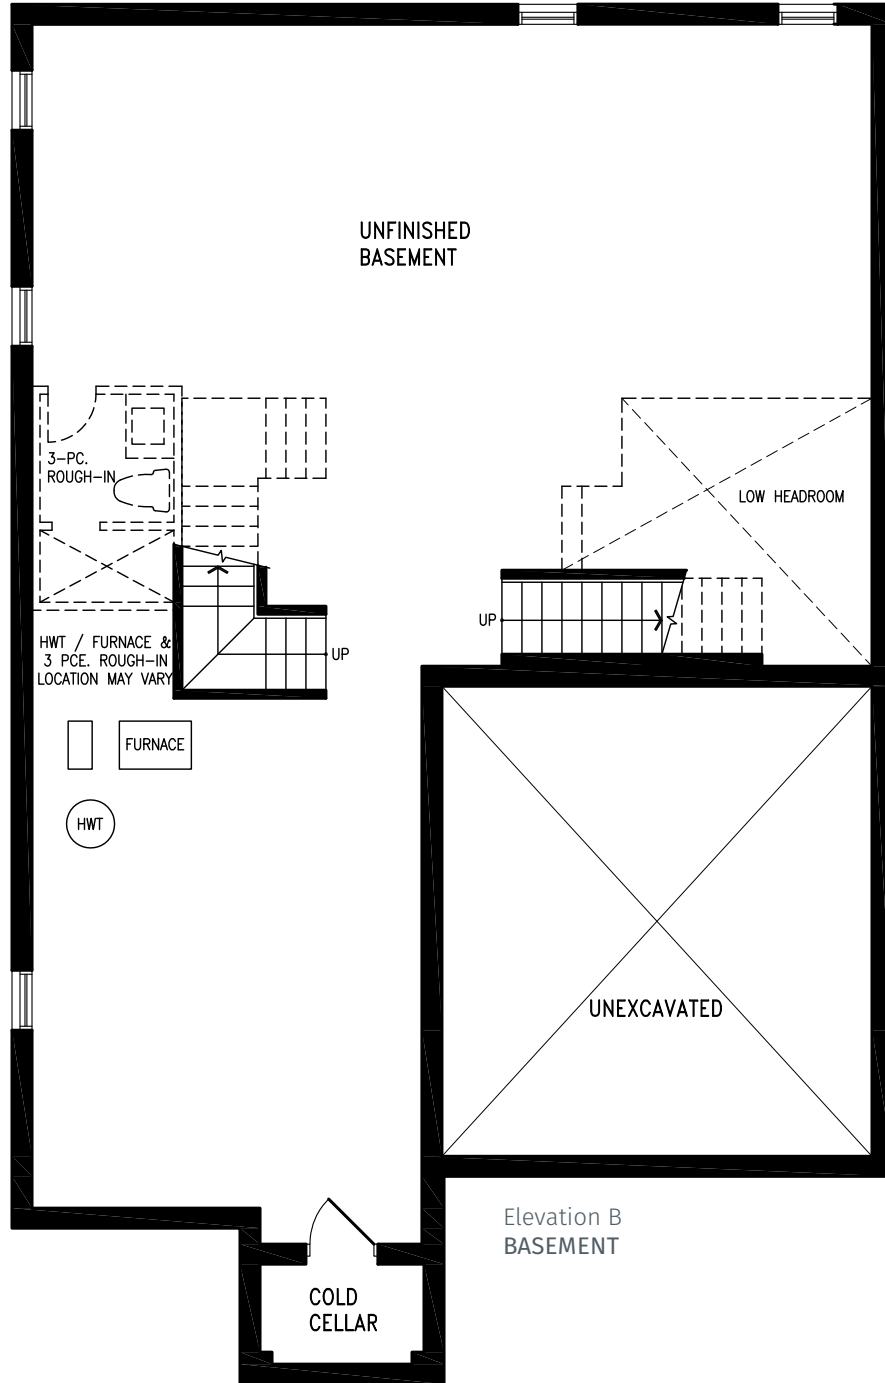

SECRETARIAT

3,204 SQ.FT.

Elevation B | 45' single

SECRETARIAT UC45-1 prices & specifications subject to change without notice. Useable square footage may vary from that stated herein. Artists concept only E. & O. E. © 2023 CountryWide Homes. All rights reserved.