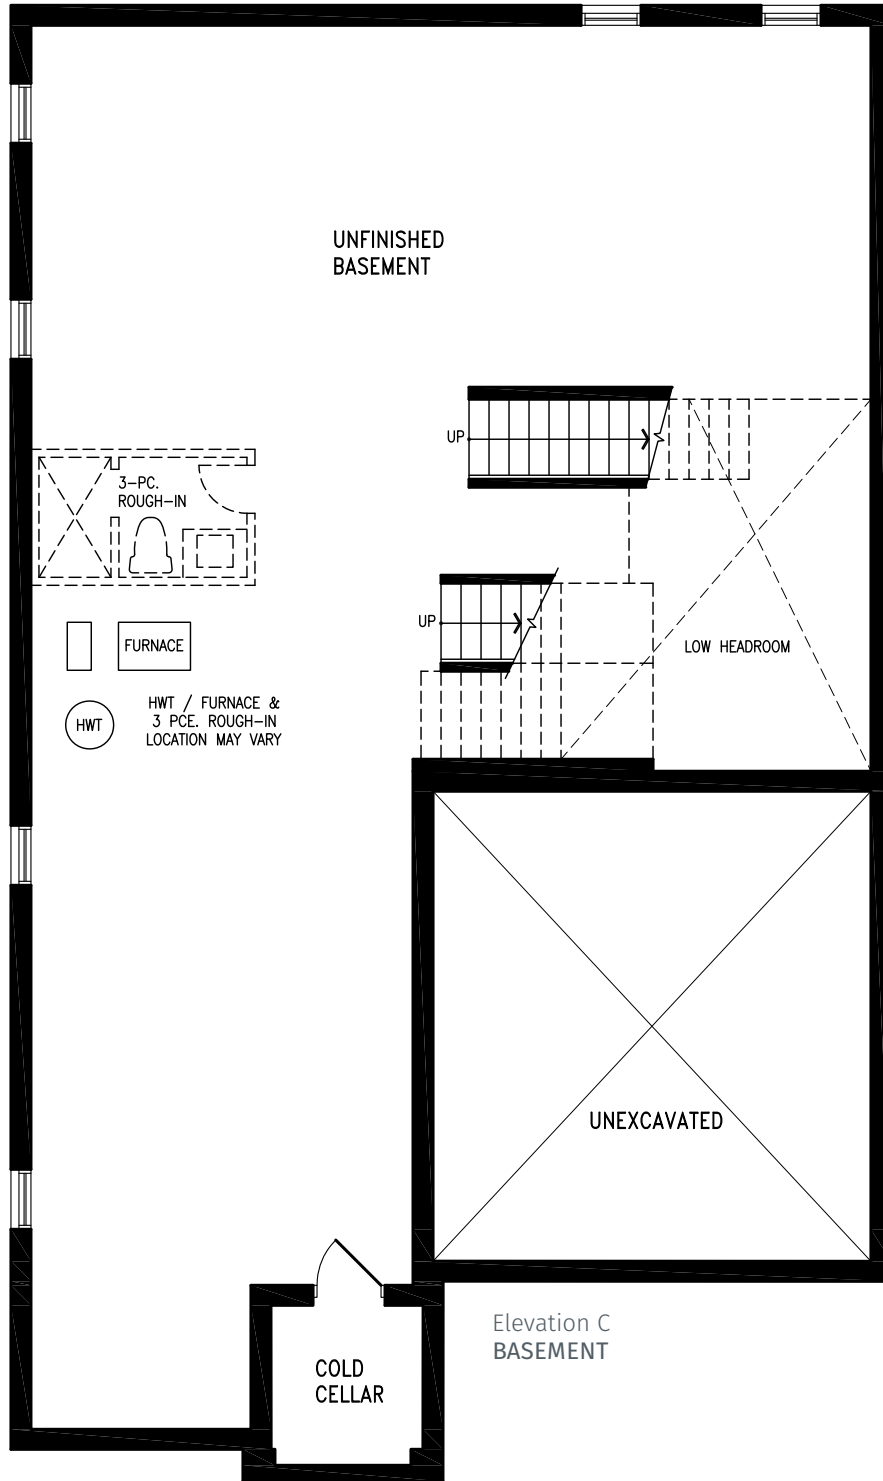

SEA BISCUIT

Elevation C | 45' single

3,514 SQ.FT.

SEA BISCUIT UC45-2 prices & specifications subject to change without notice. Useable square footage may vary from that stated herein. Artists concept only E. & O. E. © 2023 CountryWide Homes. All rights reserved.