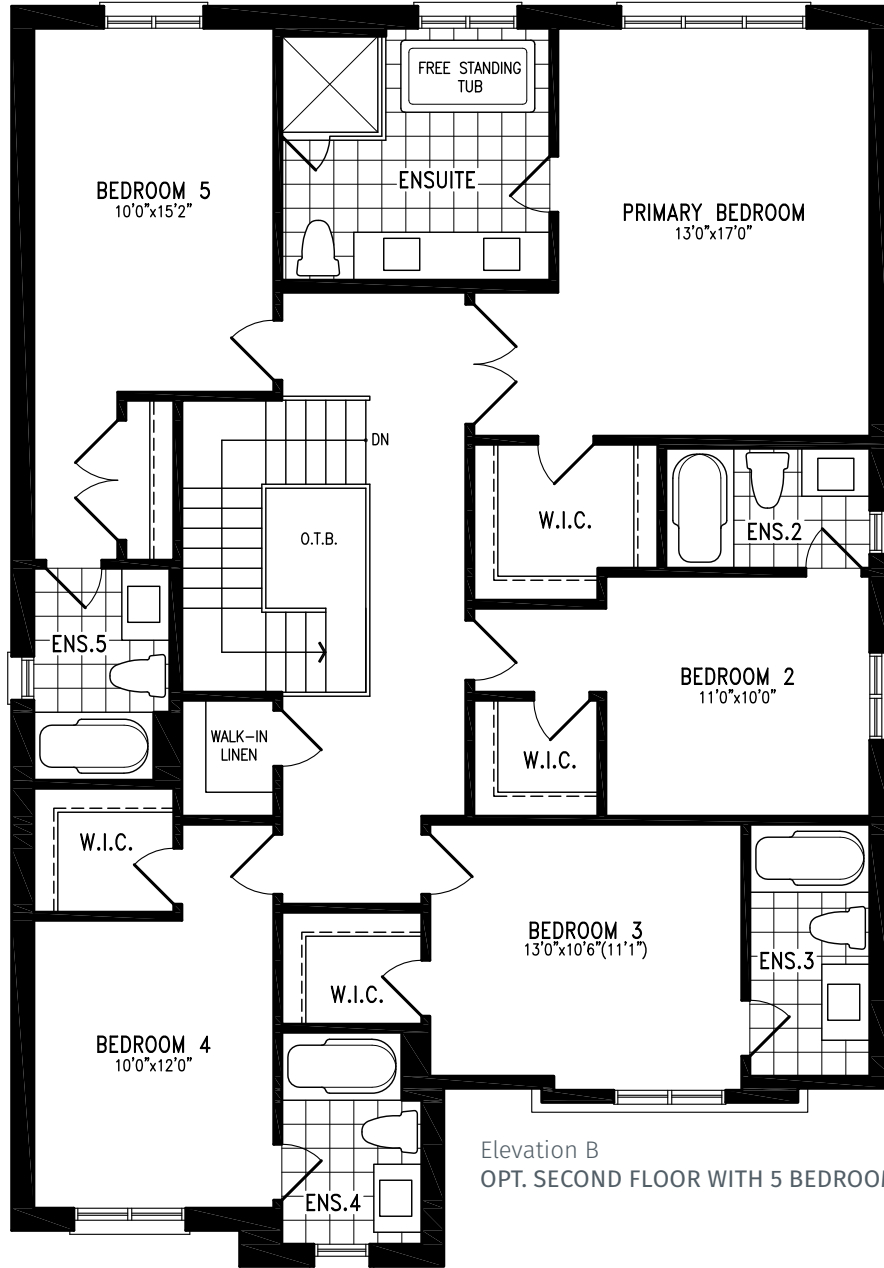

SECRETARIAT

3,204 SQ.FT.

Elevation B | 45' single

Elevation B
OPT. SECOND FLOOR WITH 5 BEDROOM

SECRETARIAT UC45-1 prices & specifications subject to change without notice. Useable square footage may vary from that stated herein. Artists concept only E. & O. E. © 2023 CountryWide Homes. All rights reserved.