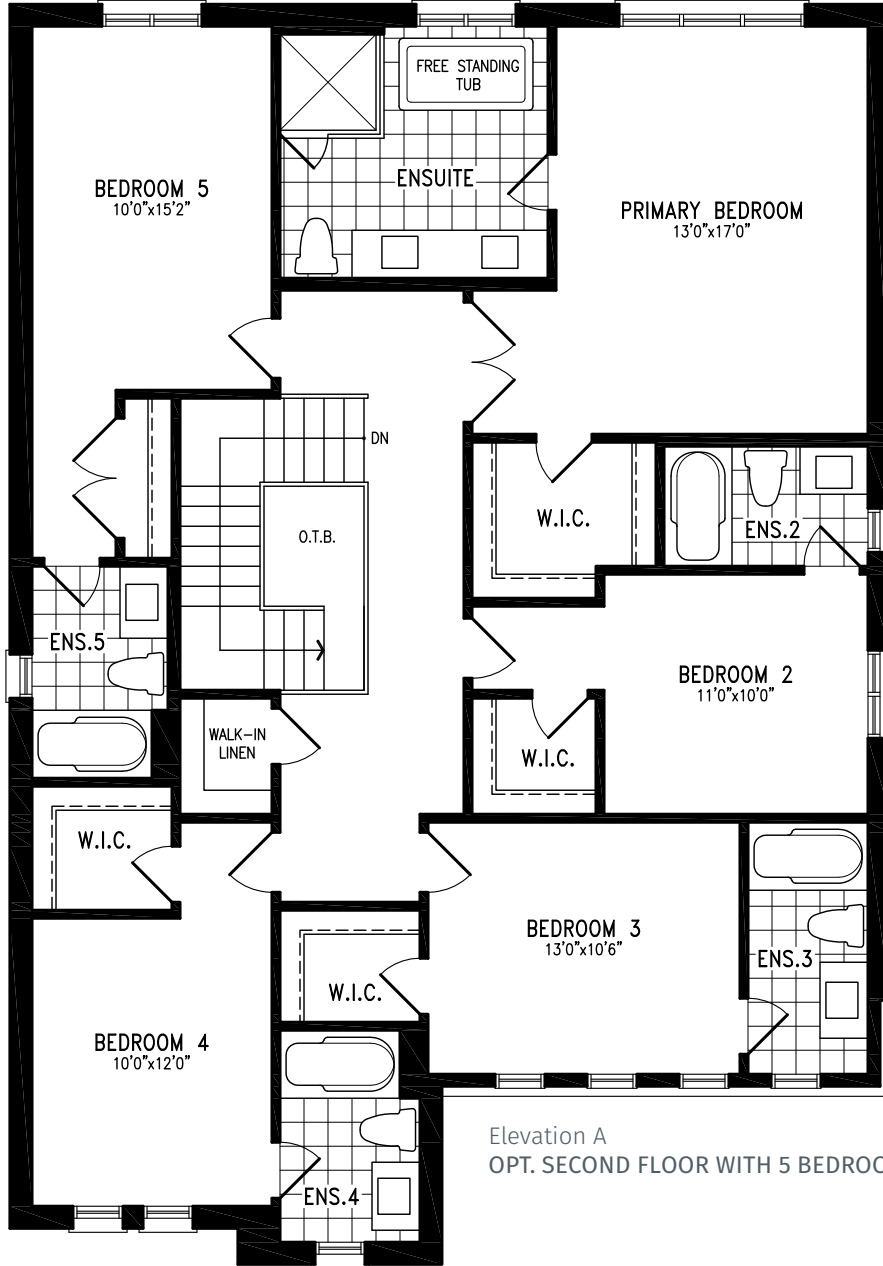

SECRETARIAT

3,200 SQ.FT.

Elevation A | 45' single

Elevation A
OPT. SECOND FLOOR WITH 5 BEDROOM

SECRETARIAT UC45-1 prices & specifications subject to change without notice. Useable square footage may vary from that stated herein. Artists concept only E. & O. E. © 2023 CountryWide Homes. All rights reserved.