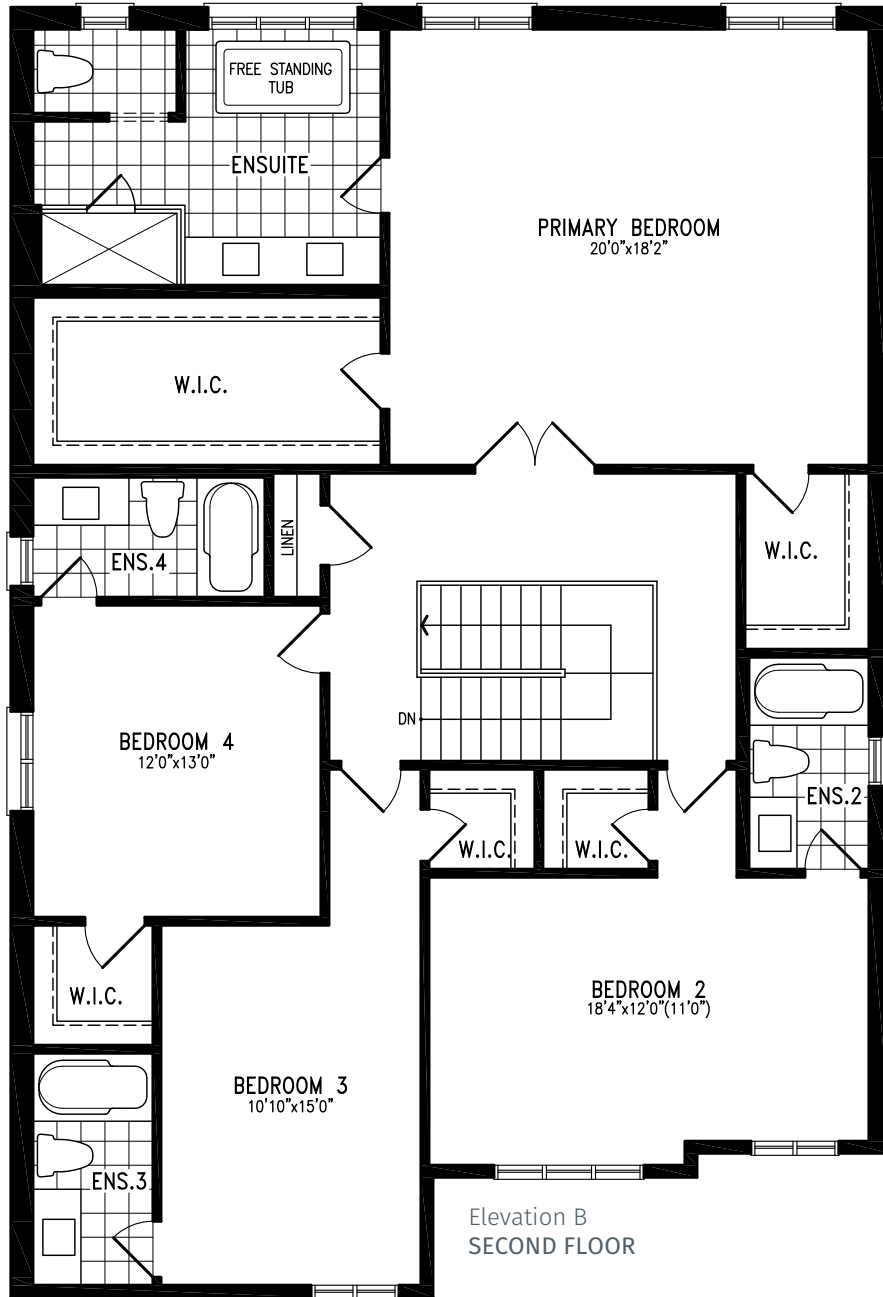

SEA BISCUIT

Elevation B | 45' single

3,509 SQ.FT.

SEA BISCUIT UC45-2 prices & specifications subject to change without notice. Useable square footage may vary from that stated herein. Artists concept only E. & O. E. © 2023 CountryWide Homes. All rights reserved.