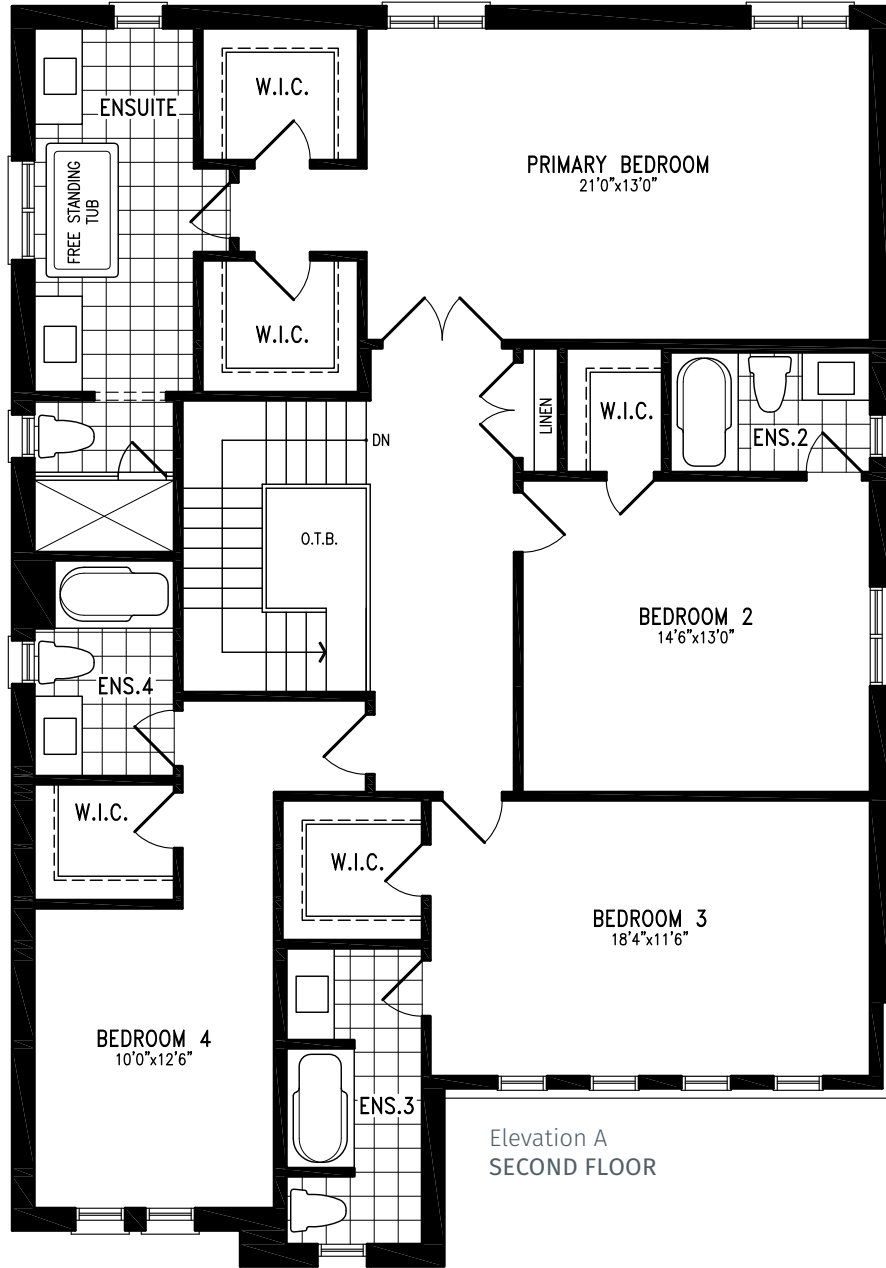

# SECRETARIAT

Elevation A | 45' Single

# SECRETARIAT

3,200 SQ.FT.

Elevation A | 45' single

Elevation A  
OPT. LIBRARY / DINING ROOM

Elevation A  
GROUND FLOOR

SECRETARIAT UC45-1 prices & specifications subject to change without notice. Useable square footage may vary from that stated herein. Artists concept only E. & O. E. © 2023 CountryWide Homes. All rights reserved.

# SECRETARIAT

3,200 SQ.FT.

Elevation A | 45' single

SECRETARIAT UC45-1 prices & specifications subject to change without notice. Useable square footage may vary from that stated herein. Artists concept only E. & O. E. © 2023 CountryWide Homes. All rights reserved.