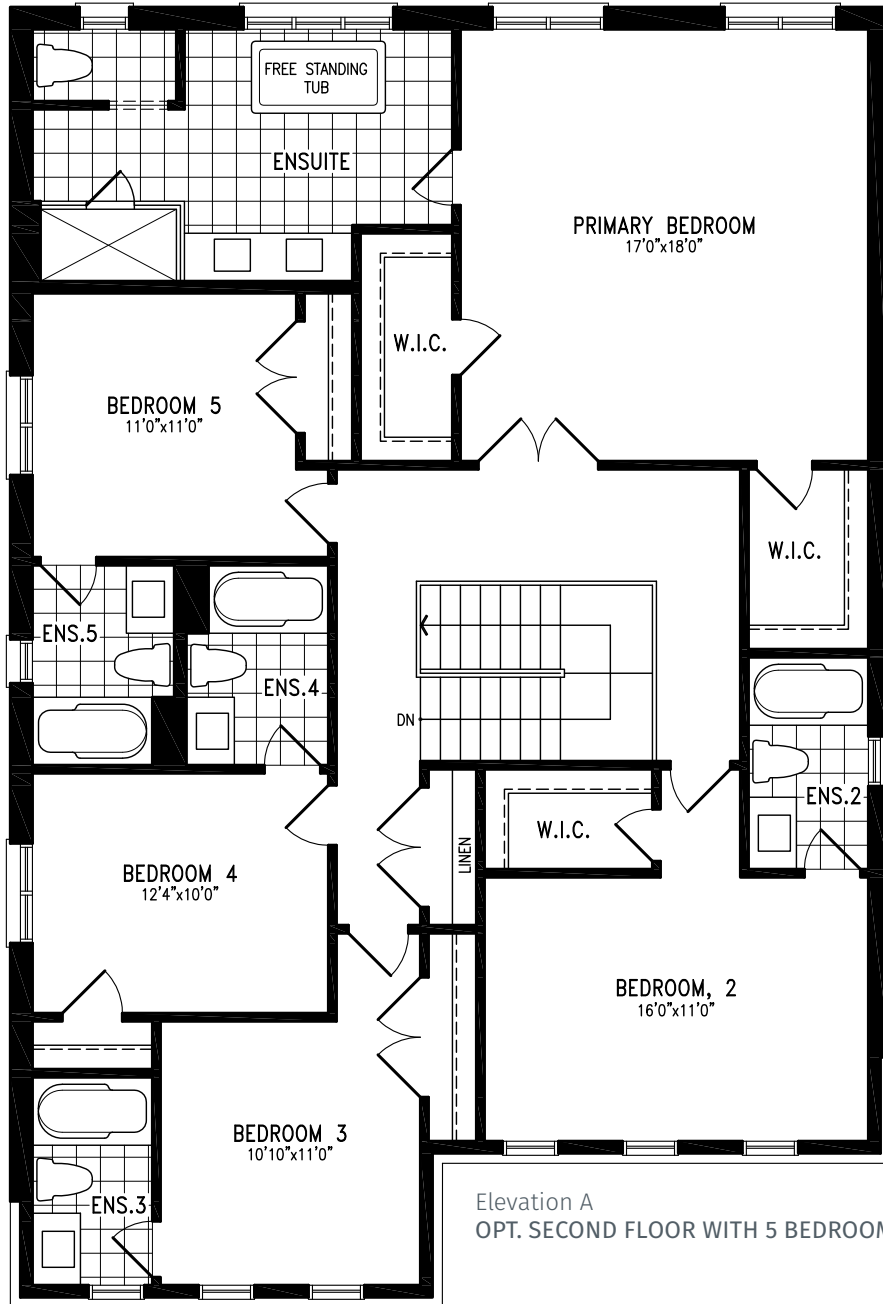

SEA BISCUIT

Elevation A | 45' single

3,511 SQ.FT.

SEA BISCUIT UC45-2 prices & specifications subject to change without notice. Useable square footage may vary from that stated herein. Artists concept only E. & O. E. © 2023 CountryWide Homes. All rights reserved.