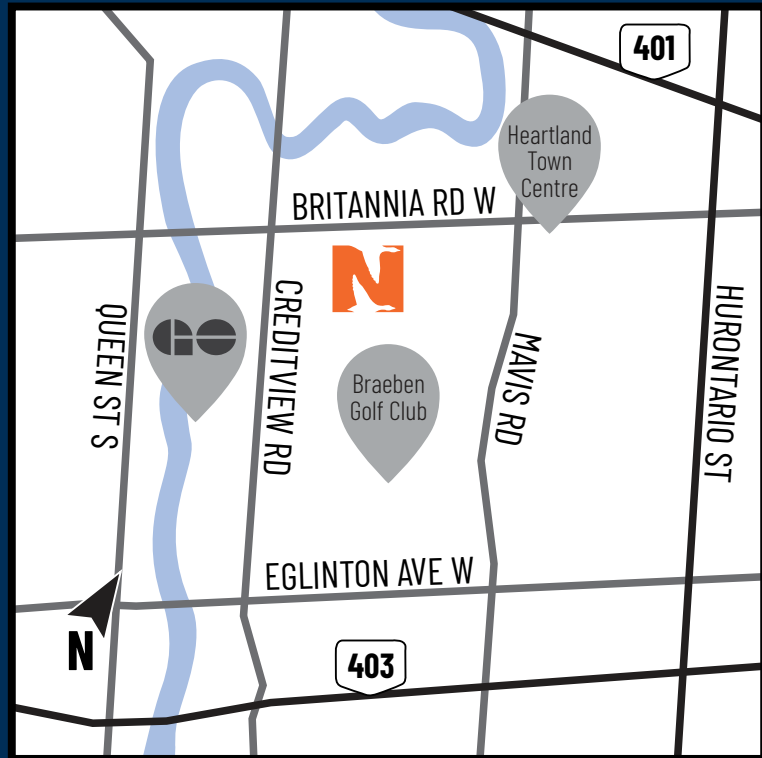

# WHITEHORN WOODS

TOWNS ON BRITANNIA

## LEGEND

- THE HAWORTHIA COLLECTION  
Dual-Frontage Towns
- THE ORCHARD COLLECTION  
Traditional Towns
- THE PANERGY COLLECTION  
Sustainable Traditional Towns

All plans and lot dimensions are approximate and subject to change at the discretion of the vendor. Lot dimensions have been rounded to the nearest whole number. Landscaping road patterns, sidewalks are proposed only and may change. Driveway locations to be finalized at the vendor's sole discretion, purchaser shall accept the same. Lot conditions and grading is based upon preliminary engineering and is subject to change without notice. The park configuration, features, walkways and trails are as determined by municipality. Site plan is not to scale. Artist's concept only. E. & O. E. June 2023.